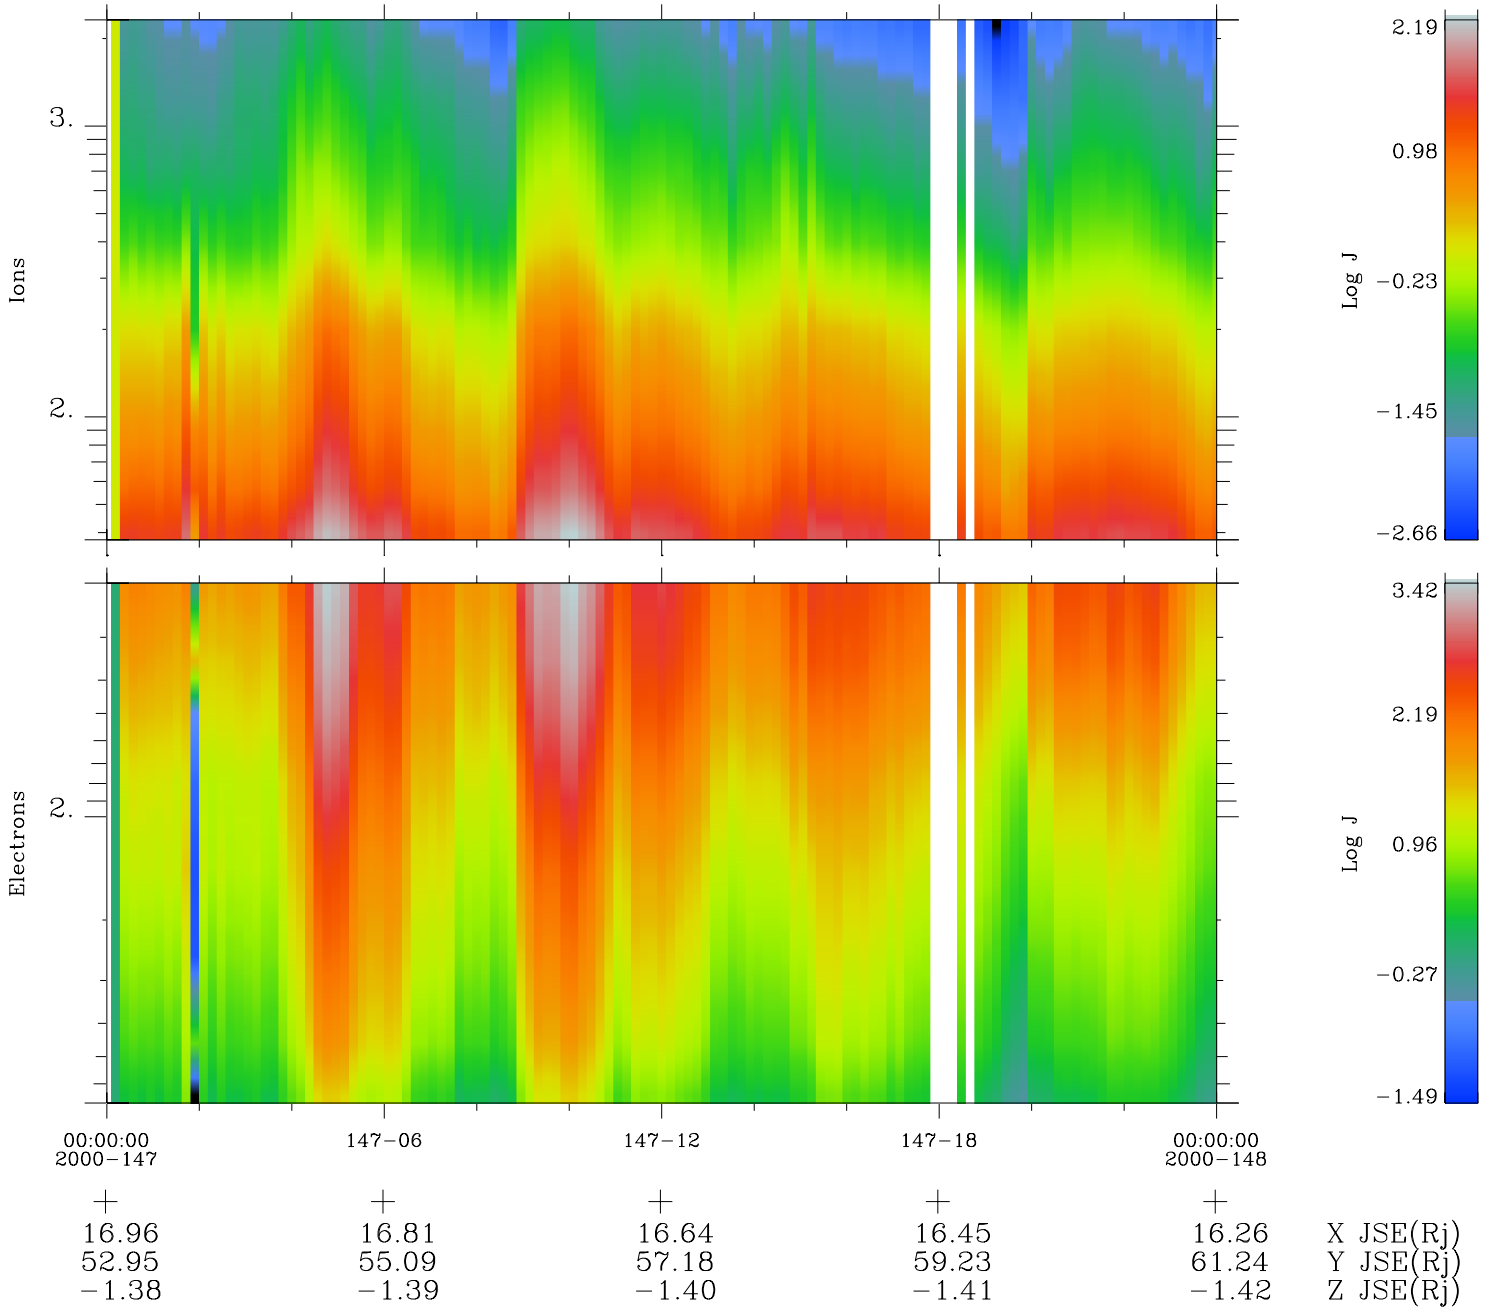

Galileo EPD Real Time Omni Spectrum 00147

Software Version: RTSPEC_OMNI V 1.20
 Data Production: 10-03-01
 Plot Production: Mon Sep 17 10:06:36 2001
 Color File: wondr3
 Geofactor File: 1.1

◇ = Jupiter look direction
 □ = Corotation look direction