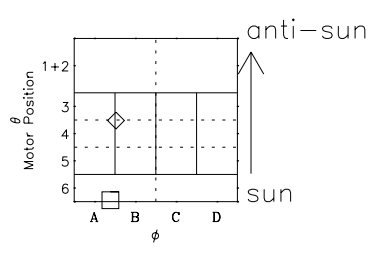

Galileo EPD Real Time Omni Spectrum 00147

Software Version: RTSPEC_OMNI V 1.20
 Data Production: 10-03-01
 Plot Production: Mon Sep 17 10:06:36 2001
 Color File: wondr3
 Geofactor File: 1.1

◇ = Jupiter look direction
 □ = Corotation look direction