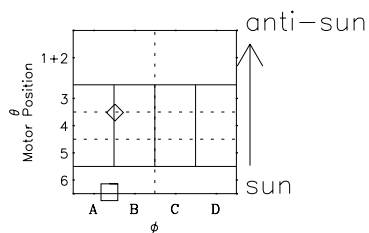

# Galileo EPD Real-Time Omni 00147

Software Version: RTLINE\_OMNI V 1.20  
Data Production: 10-03-01  
Plot Production: Mon Sep 17 10:08:28 2001

◇ = Jupiter look direction  
□ = Corotation look direction