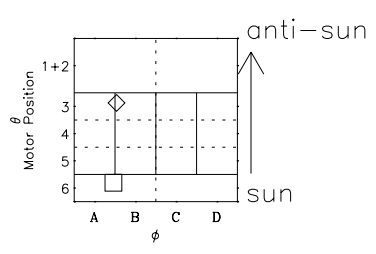

Galileo EPD Real Time Omni Spectrum 00144

Software Version: RTSPEC_OMNI V 1.20
 Data Production: 10-03-01
 Plot Production: Mon Sep 17 09:43:01 2001
 Color File: wondr3
 Geofactor File: 1.1

- ◇ = Jupiter look direction
- = Corotation look direction