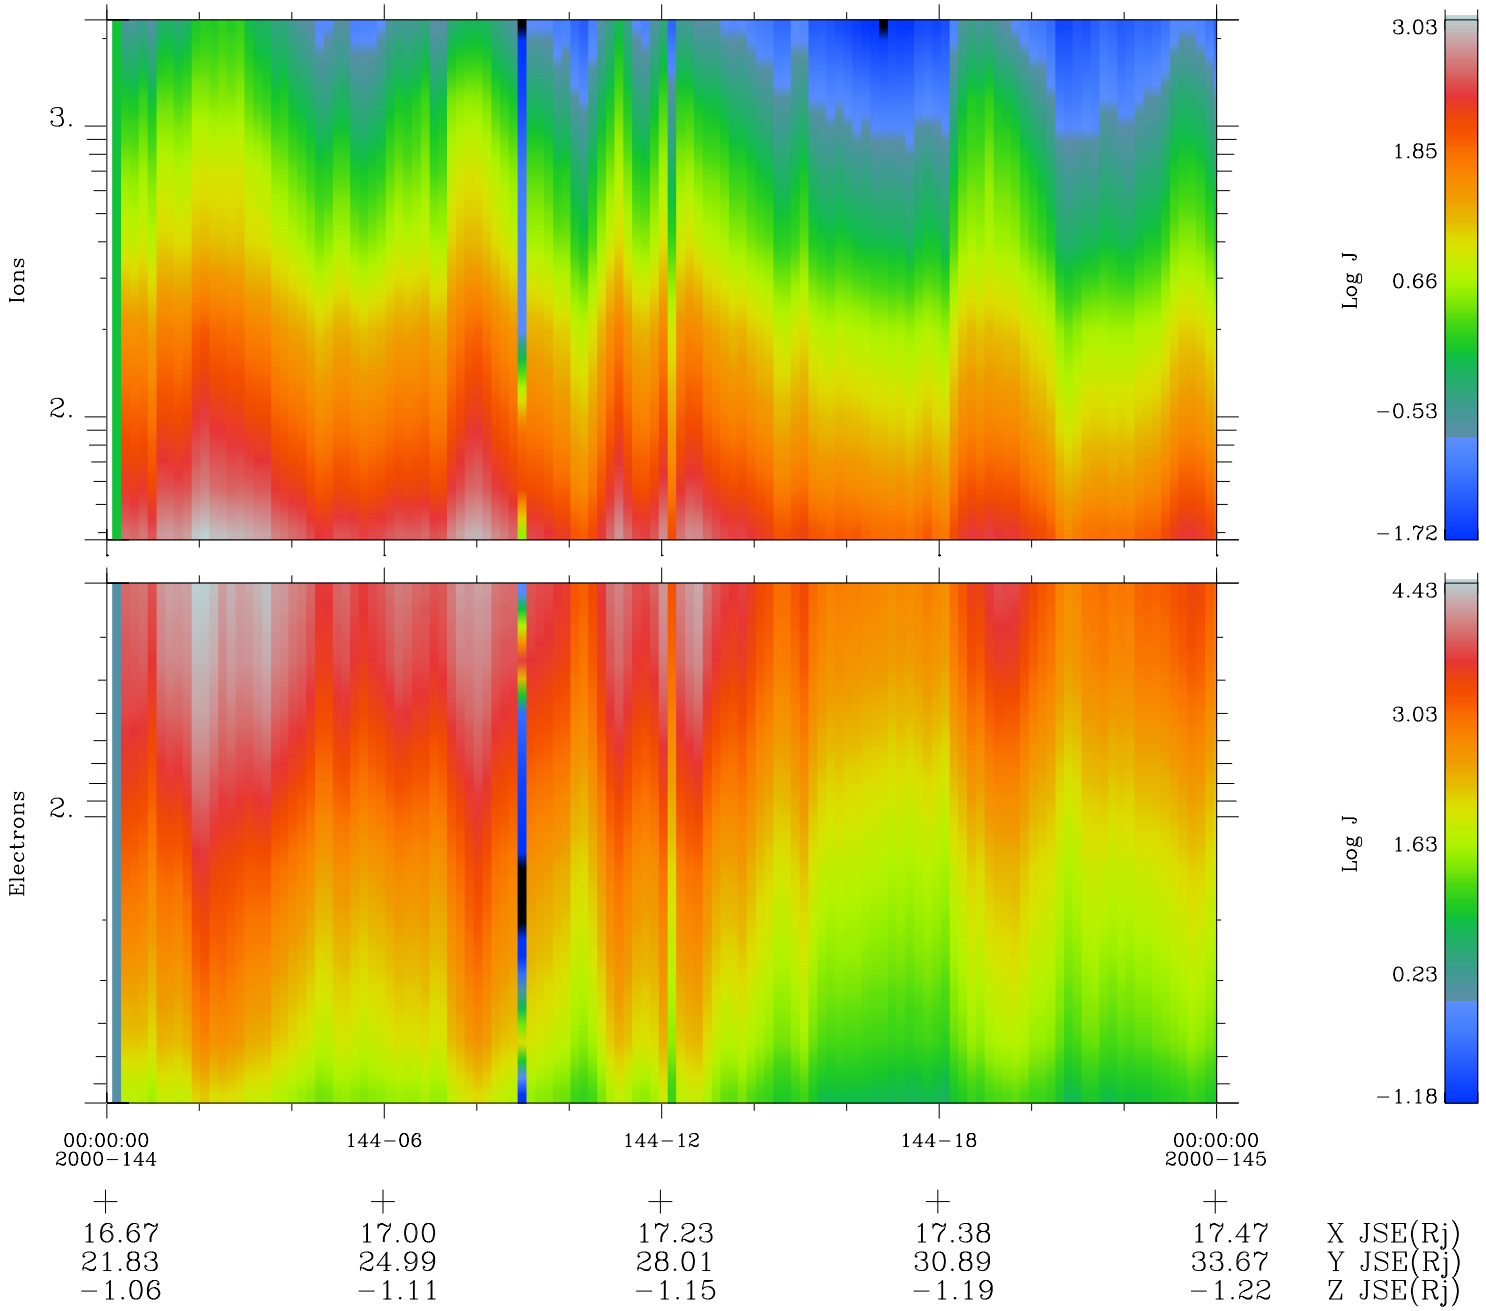

Galileo EPD Real Time Omni Spectrum 00144

Software Version: RTSPEC_OMNI V 1.20
 Data Production: 10-03-01
 Plot Production: Mon Sep 17 09:43:01 2001
 Color File: wondr3
 Geofactor File: 1.1

- ◇ = Jupiter look direction
- = Corotation look direction