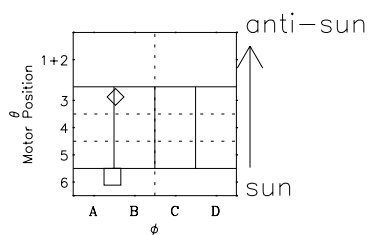

Galileo EPD Real-Time Omni 00144

Software Version: RTLINE_OMNI V 1.20
Data Production: 10-03-01
Plot Production: Mon Sep 17 09:44:55 2001

◇ = Jupiter look direction
□ = Corotation look direction