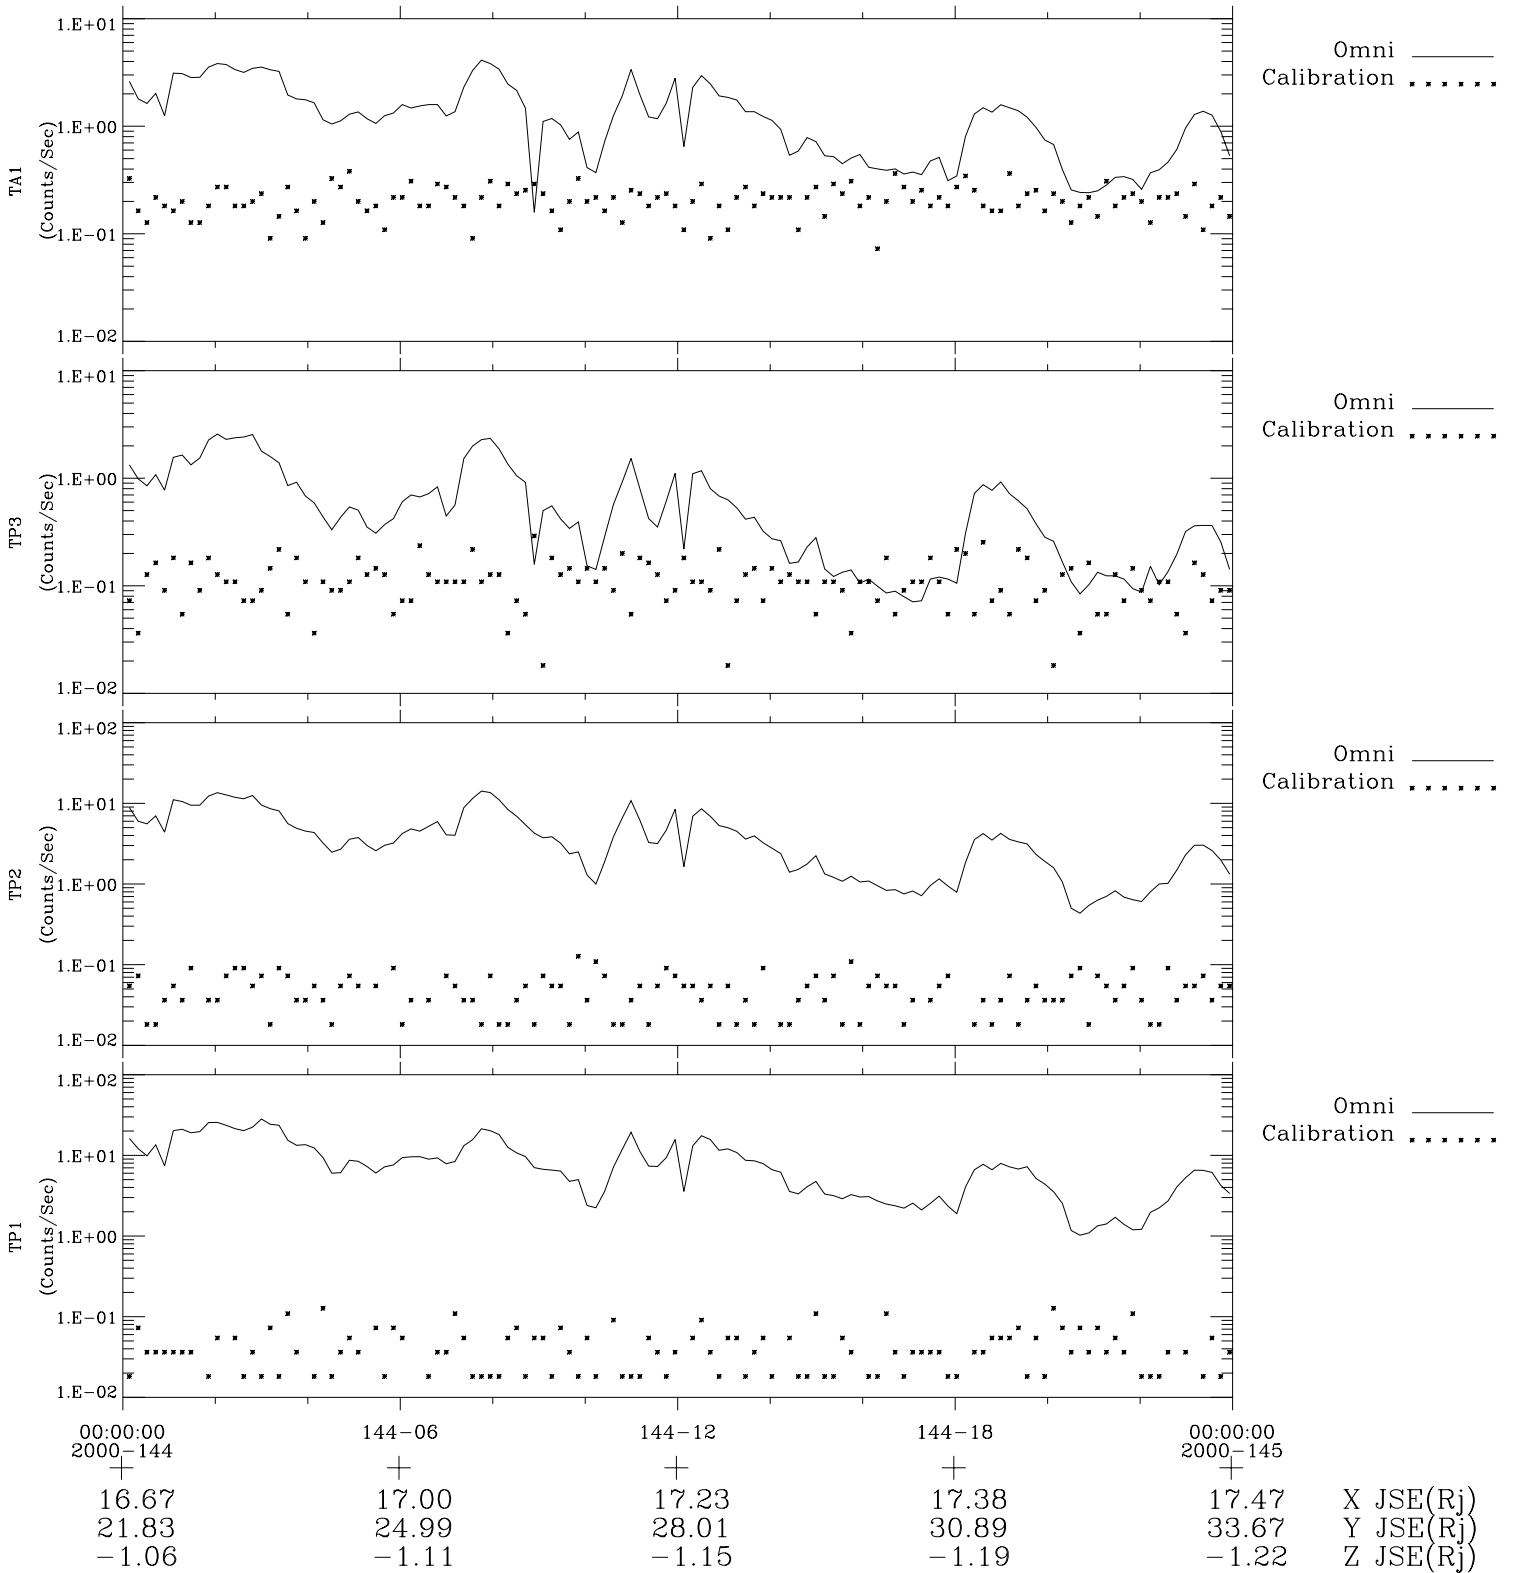

Galileo EPD Real-Time Omni 00144

Software Version: RTLINE_OMNI V 1.20
Data Production: 10-03-01
Plot Production: Mon Sep 17 09:44:54 2001

- ◇ = Jupiter look direction
- = Corotation look direction