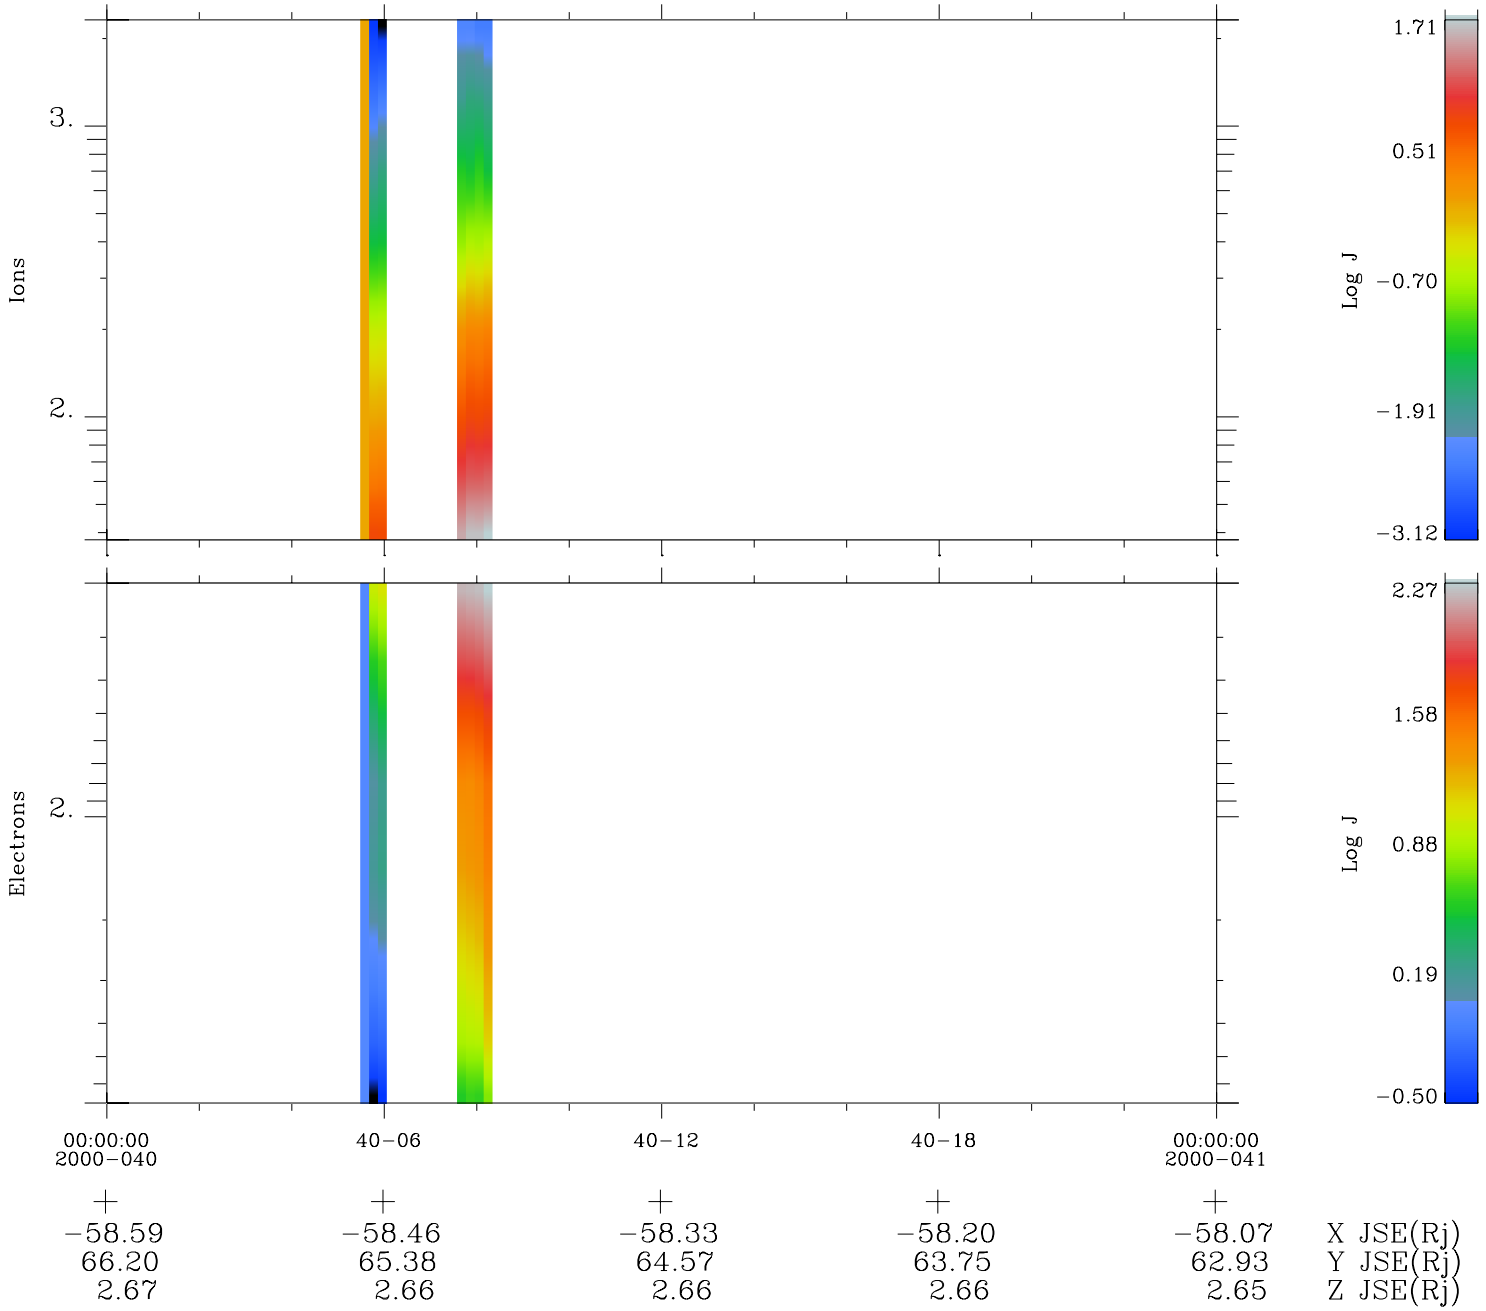

# Galileo EPD Real Time Omni Spectrum 00040

Software Version: RTSPEC\_OMNI V 1.20  
 Data Production: 10-03-01  
 Plot Production: Mon Sep 17 08:41:08 2001  
 Color File: wondr3  
 Geofactor File: 1.1

◇ = Jupiter look direction  
 □ = Corotation look direction