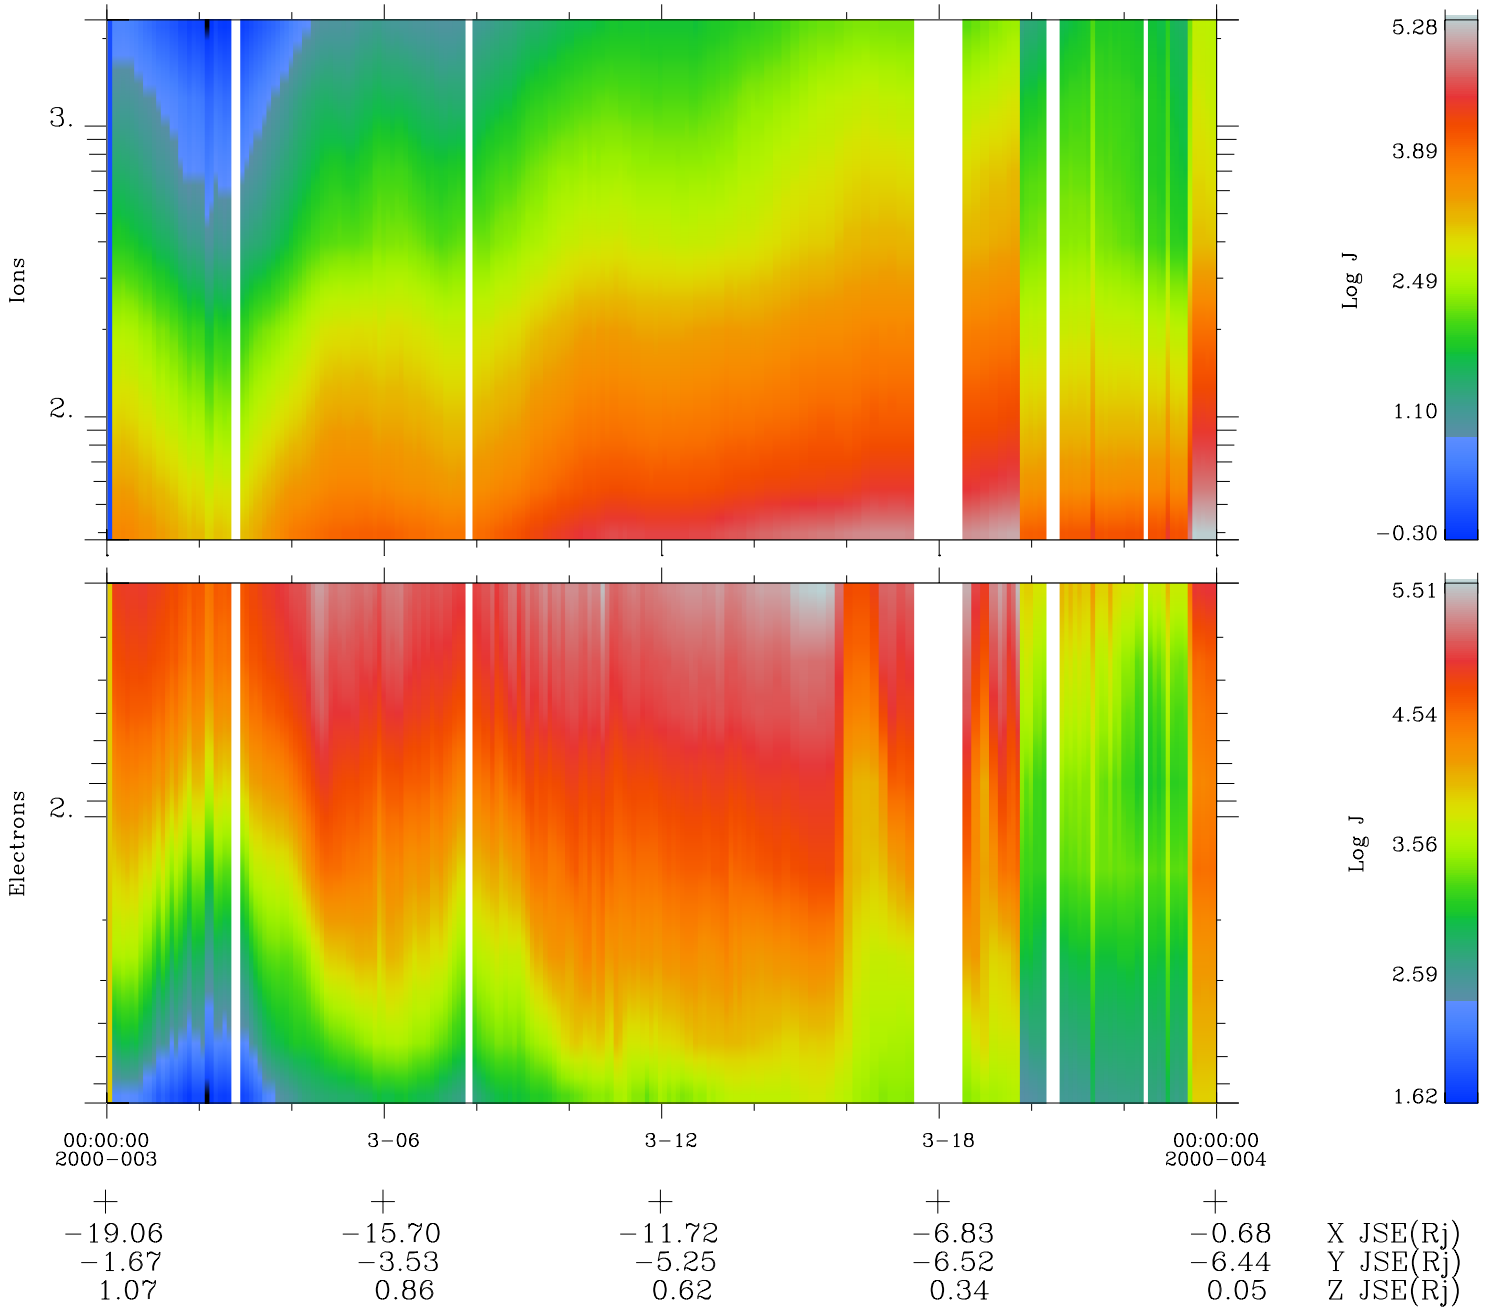

# Galileo EPD Real Time Omni Spectrum 00003

Software Version: RTSPEC\_OMNI V 1.20  
 Data Production: 10-03-01  
 Plot Production: Mon Sep 17 08:19:01 2001  
 Color File: wondr3  
 Geofactor File: 1.1

◇ = Jupiter look direction  
 □ = Corotation look direction