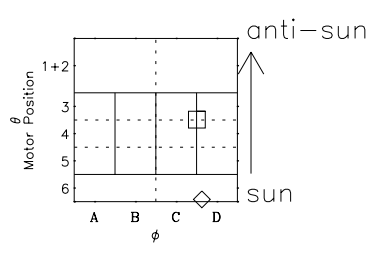

# Galileo EPD Real Time Omni Spectrum 00003

Software Version: RTSPEC\_OMNI V 1.20  
 Data Production: 10-03-01  
 Plot Production: Mon Sep 17 08:19:01 2001  
 Color File: wondr3  
 Geofactor File: 1.1

◇ = Jupiter look direction  
 □ = Corotation look direction