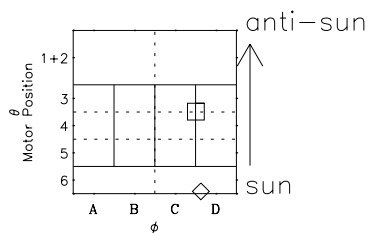

# Galileo EPD Real-Time Omni 00003

Software Version: RTLINE\_OMNI V 1.20  
Data Production: 10-03-01  
Plot Production: Mon Sep 17 08:21:43 2001

- ◇ = Jupiter look direction
- = Corotation look direction