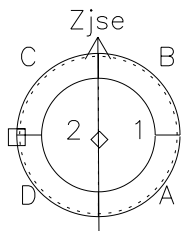

# Galileo EPD Real-Time Six-Sector 00002

Software Version: RTLINE\_R6 V 1.20  
Data Production: 10-03-01  
Plot Production: Mon Sep 17 08:12:26 2001

◇ = Jupiter look direction  
□ = Corotation look direction