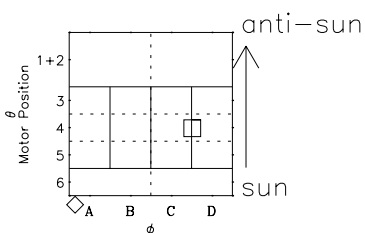

# Galileo EPD Real-Time Six-Sector 00002

Software Version: RTLINE\_R6 V 1.20  
Data Production: 10-03-01  
Plot Production: Mon Sep 17 08:12:26 2001

◇ = Jupiter look direction  
□ = Corotation look direction