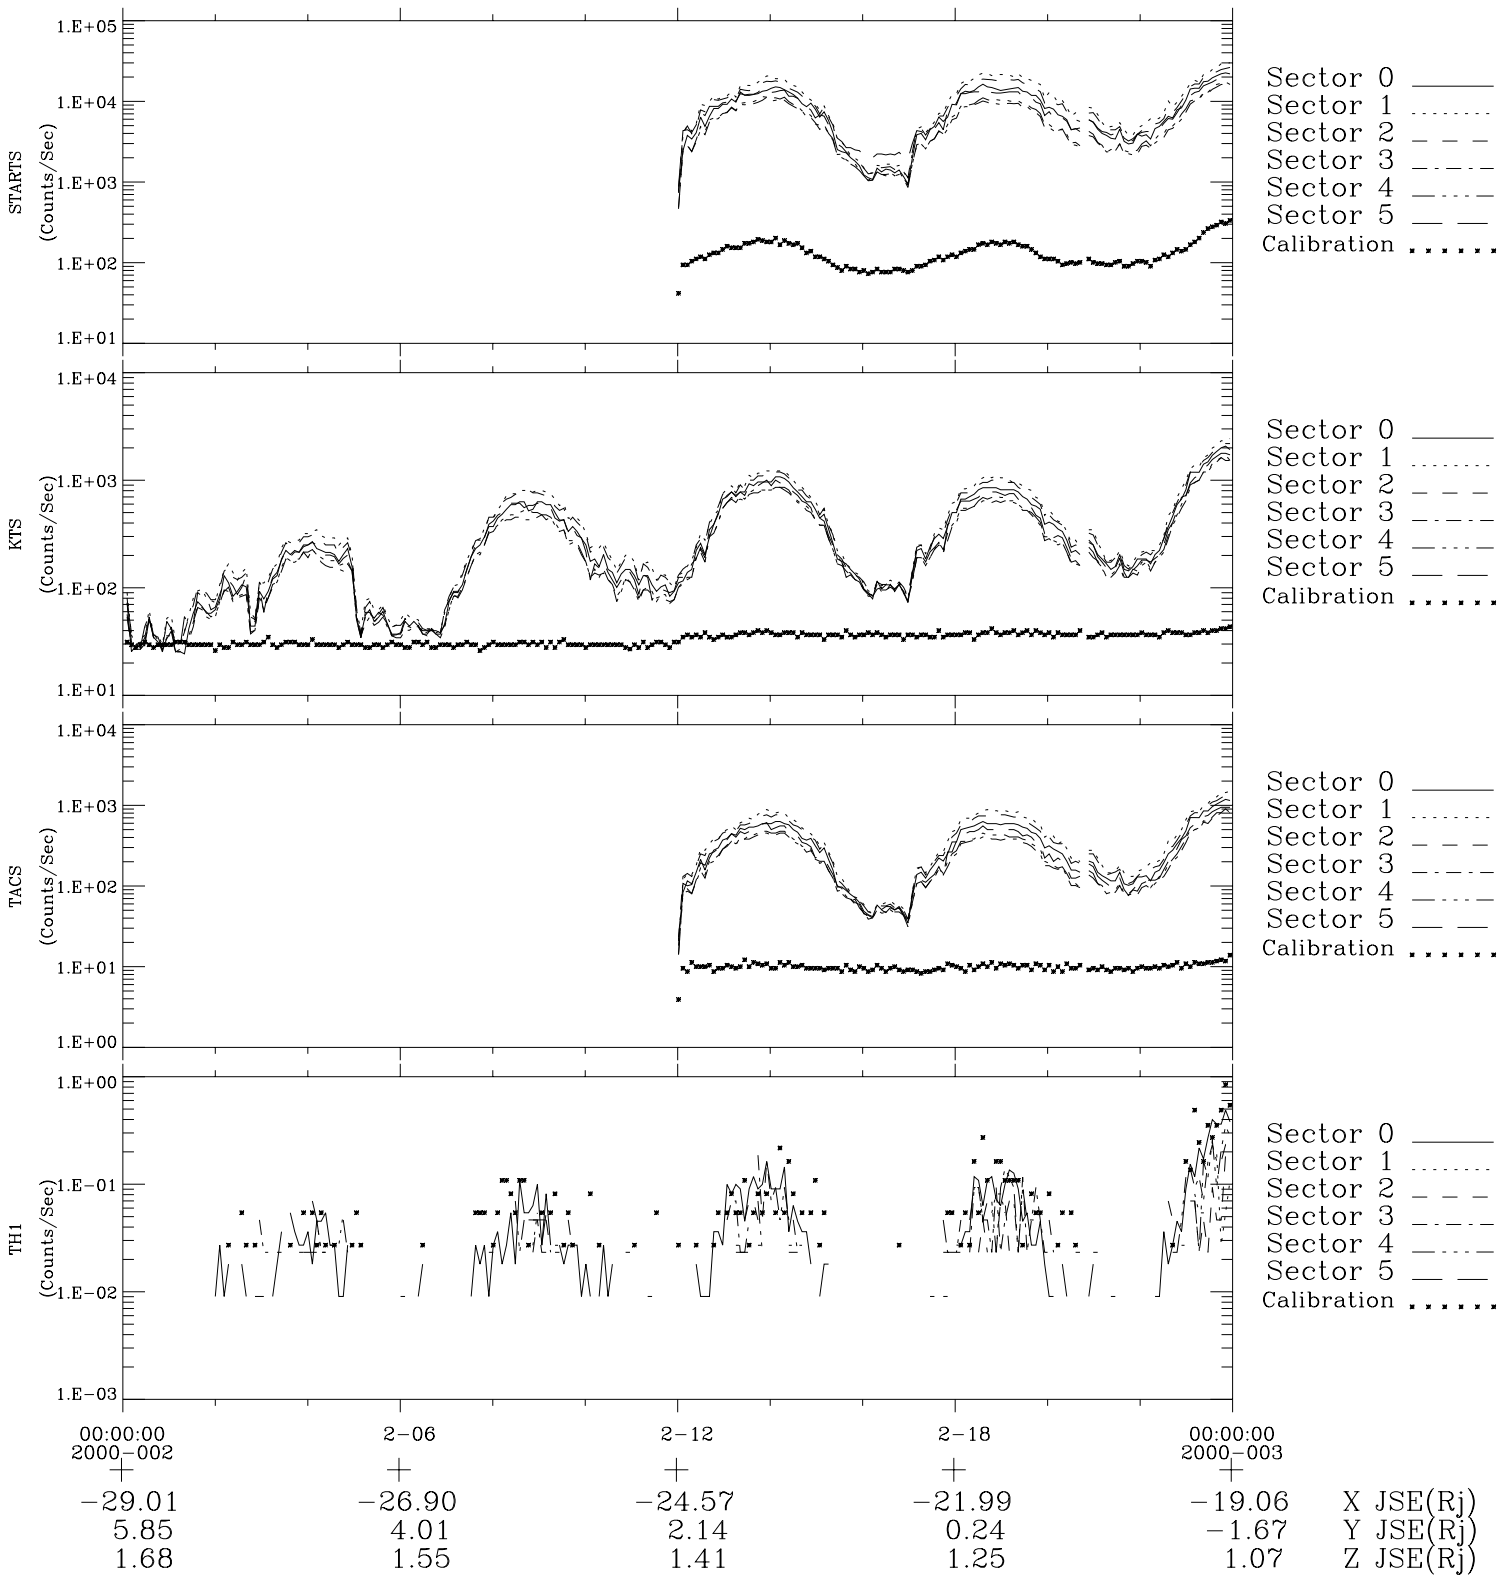

# Galileo EPD Real-Time Six-Sector 00002

Software Version: RTLINE\_R6 V 1.20  
Data Production: 10-03-01  
Plot Production: Mon Sep 17 08:12:26 2001

◇ = Jupiter look direction  
□ = Corotation look direction