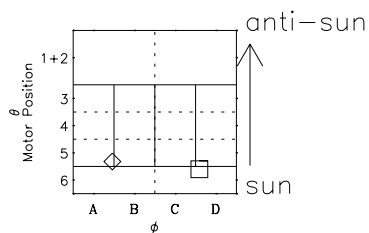

# Galileo EPD Real-Time Omni 99301

Software Version: RTLINE\_OMNI V 1.20  
Data Production: 06-10-00  
Plot Production: Mon Sep 17 02:56:09 2001

◇ = Jupiter look direction  
□ = Corotation look direction