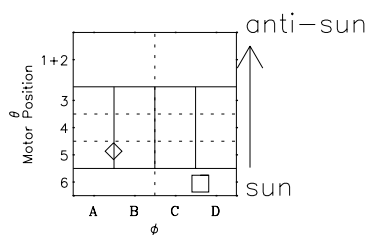

Galileo EPD Real-Time Omni 99294

Software Version: RTLINE_OMNI V 1.20
Data Production: 06-03-00
Plot Production: Mon Sep 17 02:01:10 2001

- ◇ = Jupiter look direction
- = Corotation look direction