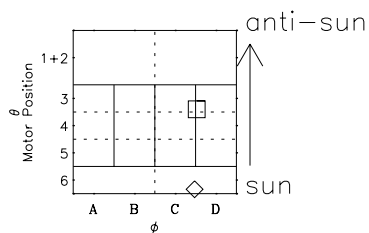

Galileo EPD Real-Time Omni 97160

Software Version: RTLINE_OMNI V 1.20
Data Production: 06-03-00
Plot Production: Sat Sep 15 10:23:59 2001

◇ = Jupiter look direction
□ = Corotation look direction