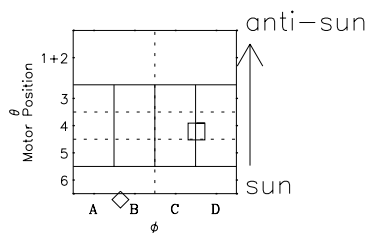

# Galileo EPD Real-Time Omni 97141

Software Version: RTLINE\_OMNI V 1.20  
Data Production: 06-03-00  
Plot Production: Sat Sep 15 07:50:36 2001

- ◇ = Jupiter look direction
- = Corotation look direction