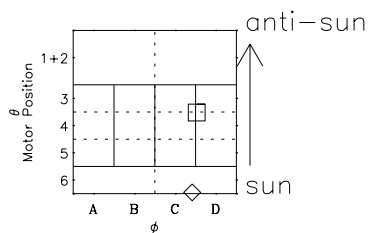

Galileo EPD Real-Time Omni 97111

Software Version: RTLINE_OMNI V 1.20
Data Production: 06-03-00
Plot Production: Sat Sep 15 04:50:12 2001

- ◇ = Jupiter look direction
- = Corotation look direction