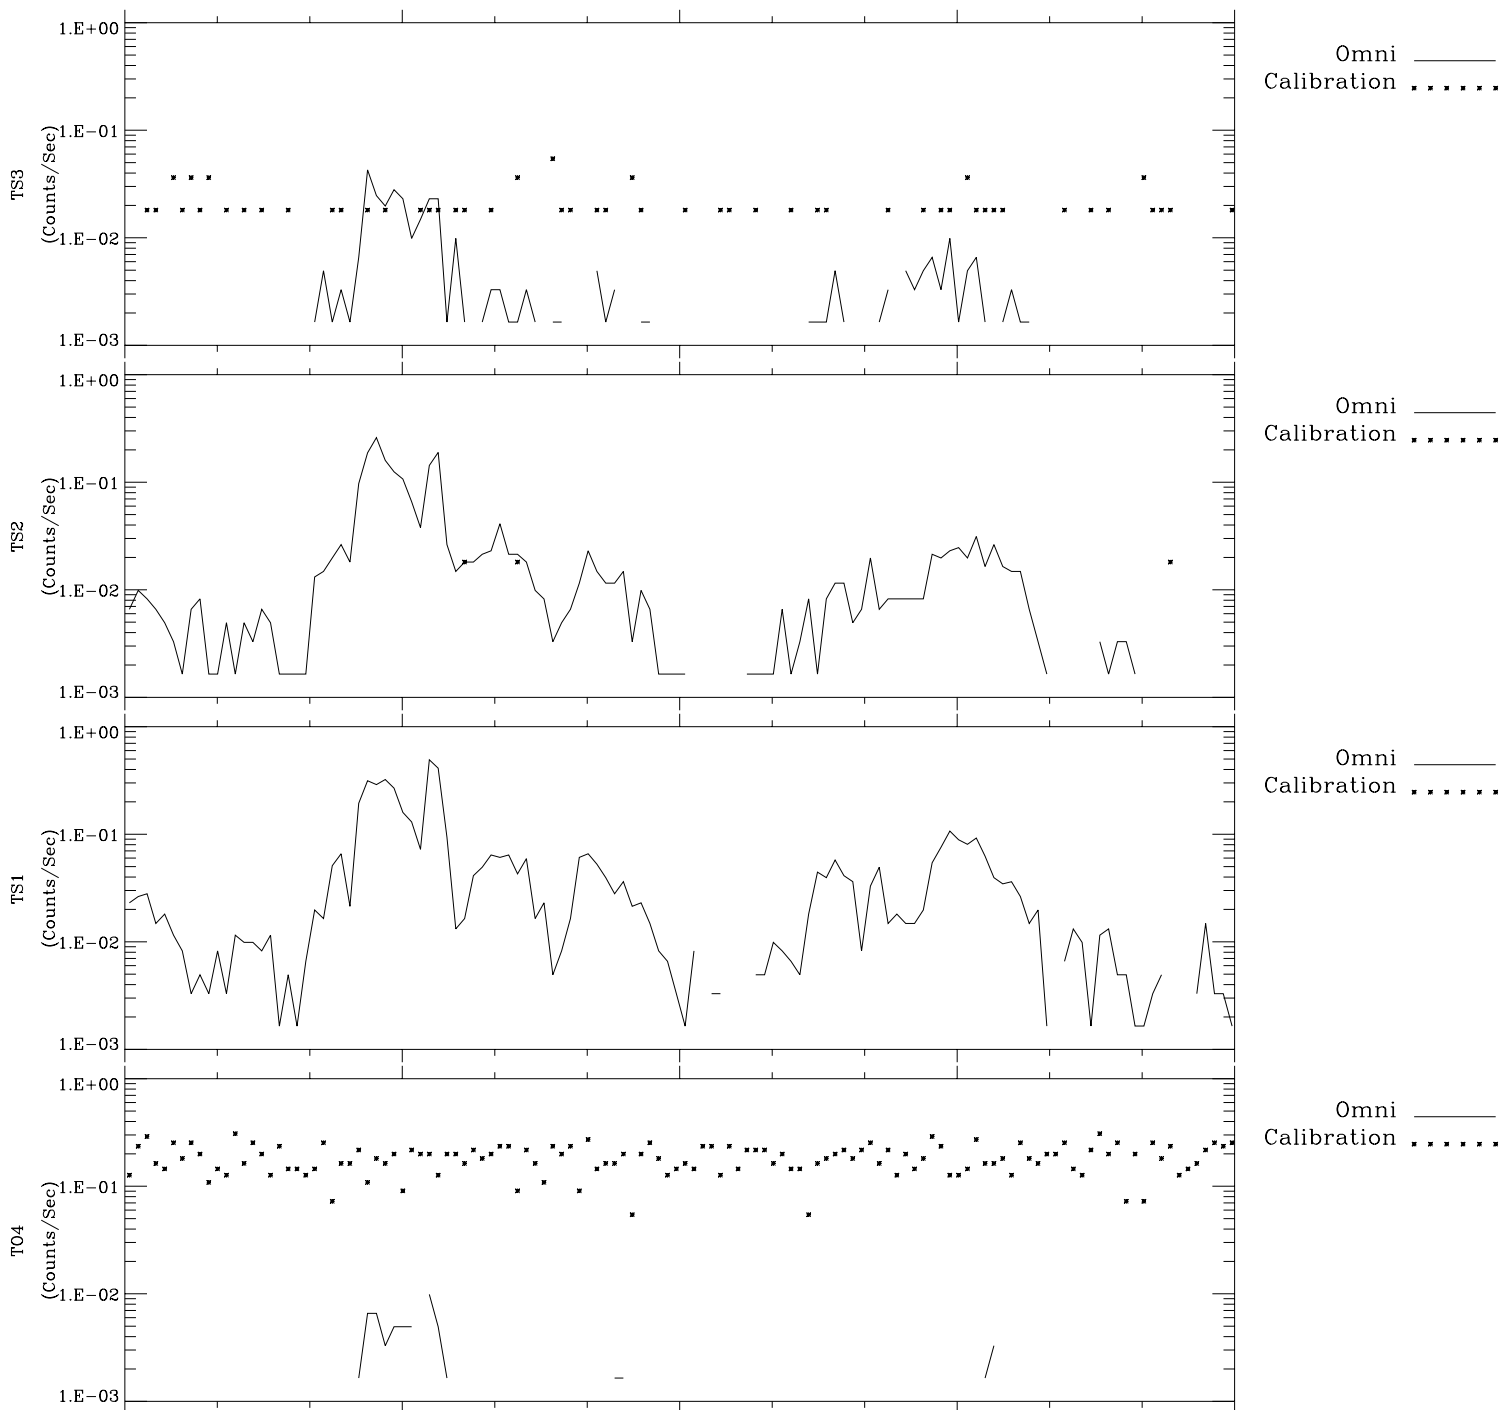

Galileo EPD Real-Time Omni 96234

Software Version: RTLINE_OMNI V 1.20
Data Production: 06-03-00
Plot Production: Fri Sep 14 08:53:44 2001

00:00:00 1996-234	234-06	234-12	234-18	00:00:00 1996-235	
+	+	+	+	+	
-42.03	-41.29	-40.54	-39.79	-39.03	X JSE(R_j)
-95.78	-95.35	-94.91	-94.46	-93.99	Y JSE(R_j)
-4.59	-4.53	-4.48	-4.43	-4.38	Z JSE(R_j)

◇ = Jupiter look direction
□ = Corotation look direction