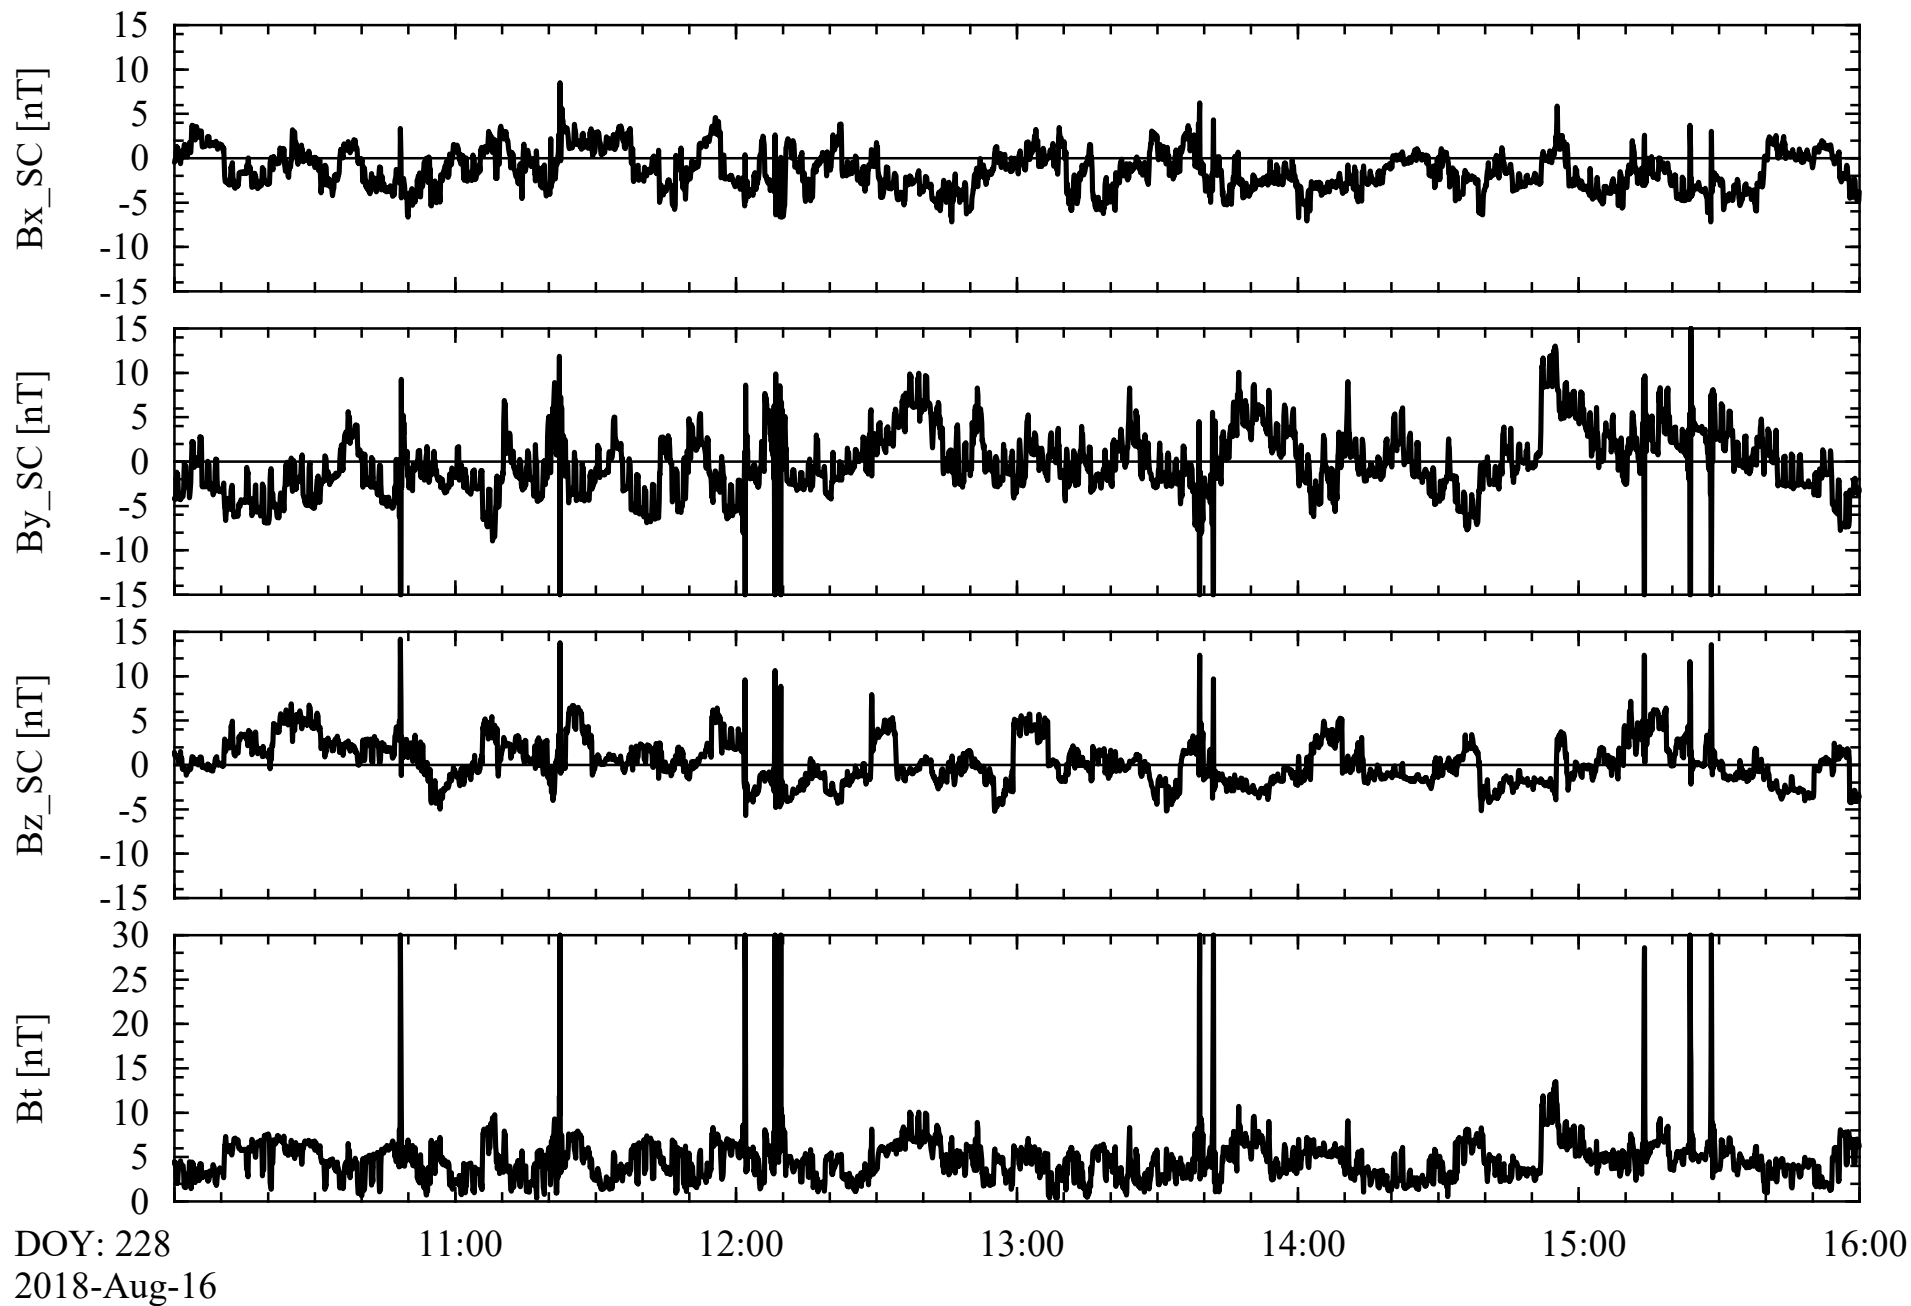

Quick-look IFG Data for Aug 16-17 Test (high rate data in red)

Quick-look IFG Data for Aug 16-17 Test (high rate data in red)

Quick-look IFG Data for Aug 16-17 Test (high rate data in red)

Quick-look IFG Data for Aug 16-17 Test (high rate data in red)

Quick-look IFG Data for Aug 16-17 Test (high rate data in red)