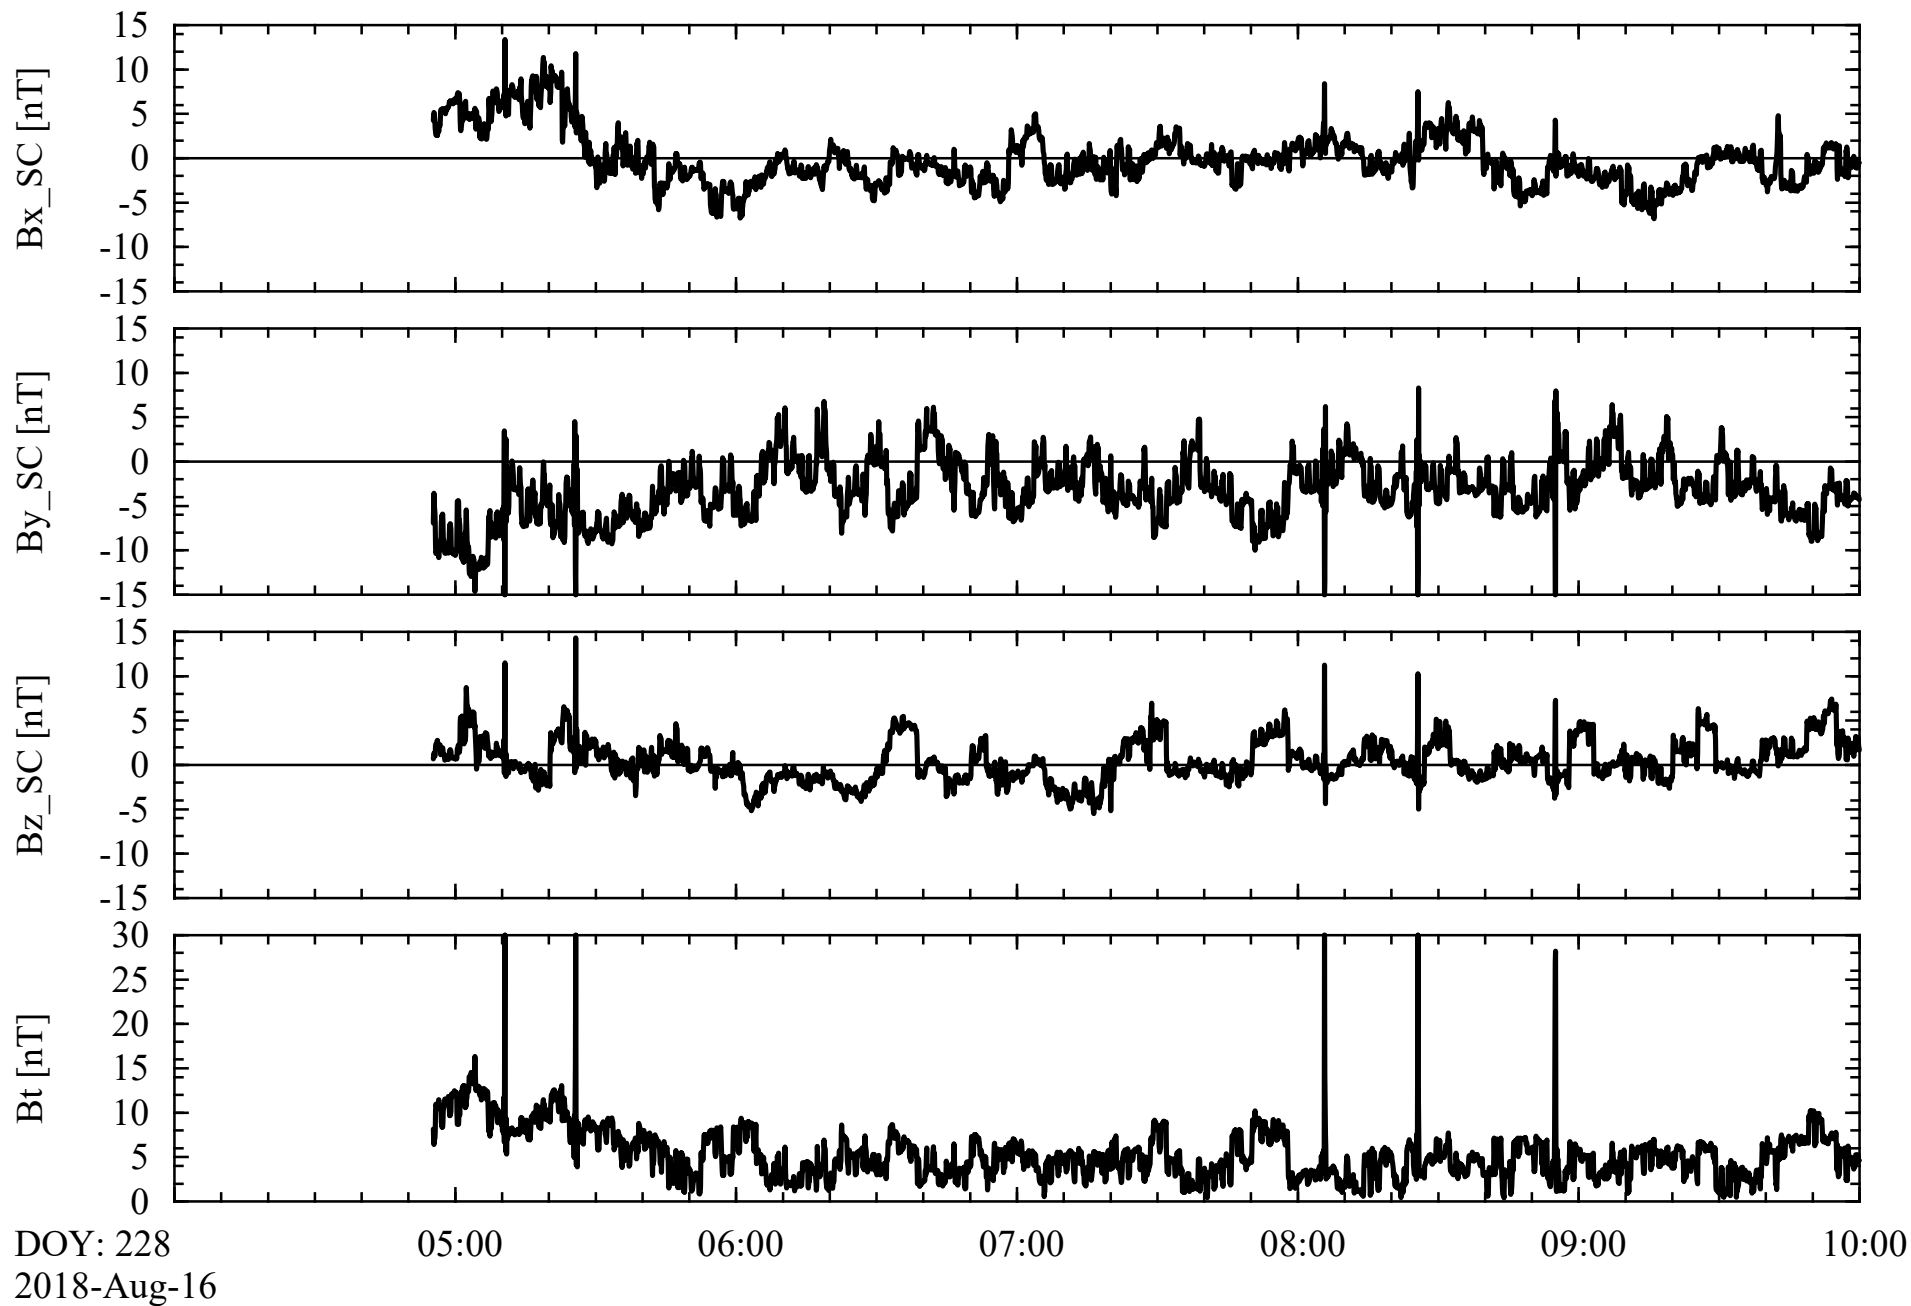

Quick-look IFG Data for Aug 16-17 Test (high rate data in red)

Quick-look IFG Data for Aug 16-17 Test (high rate data in red)

Quick-look IFG Data for Aug 16-17 Test (high rate data in red)

Quick-look IFG Data for Aug 16-17 Test (high rate data in red)

Quick-look IFG Data for Aug 16-17 Test (high rate data in red)