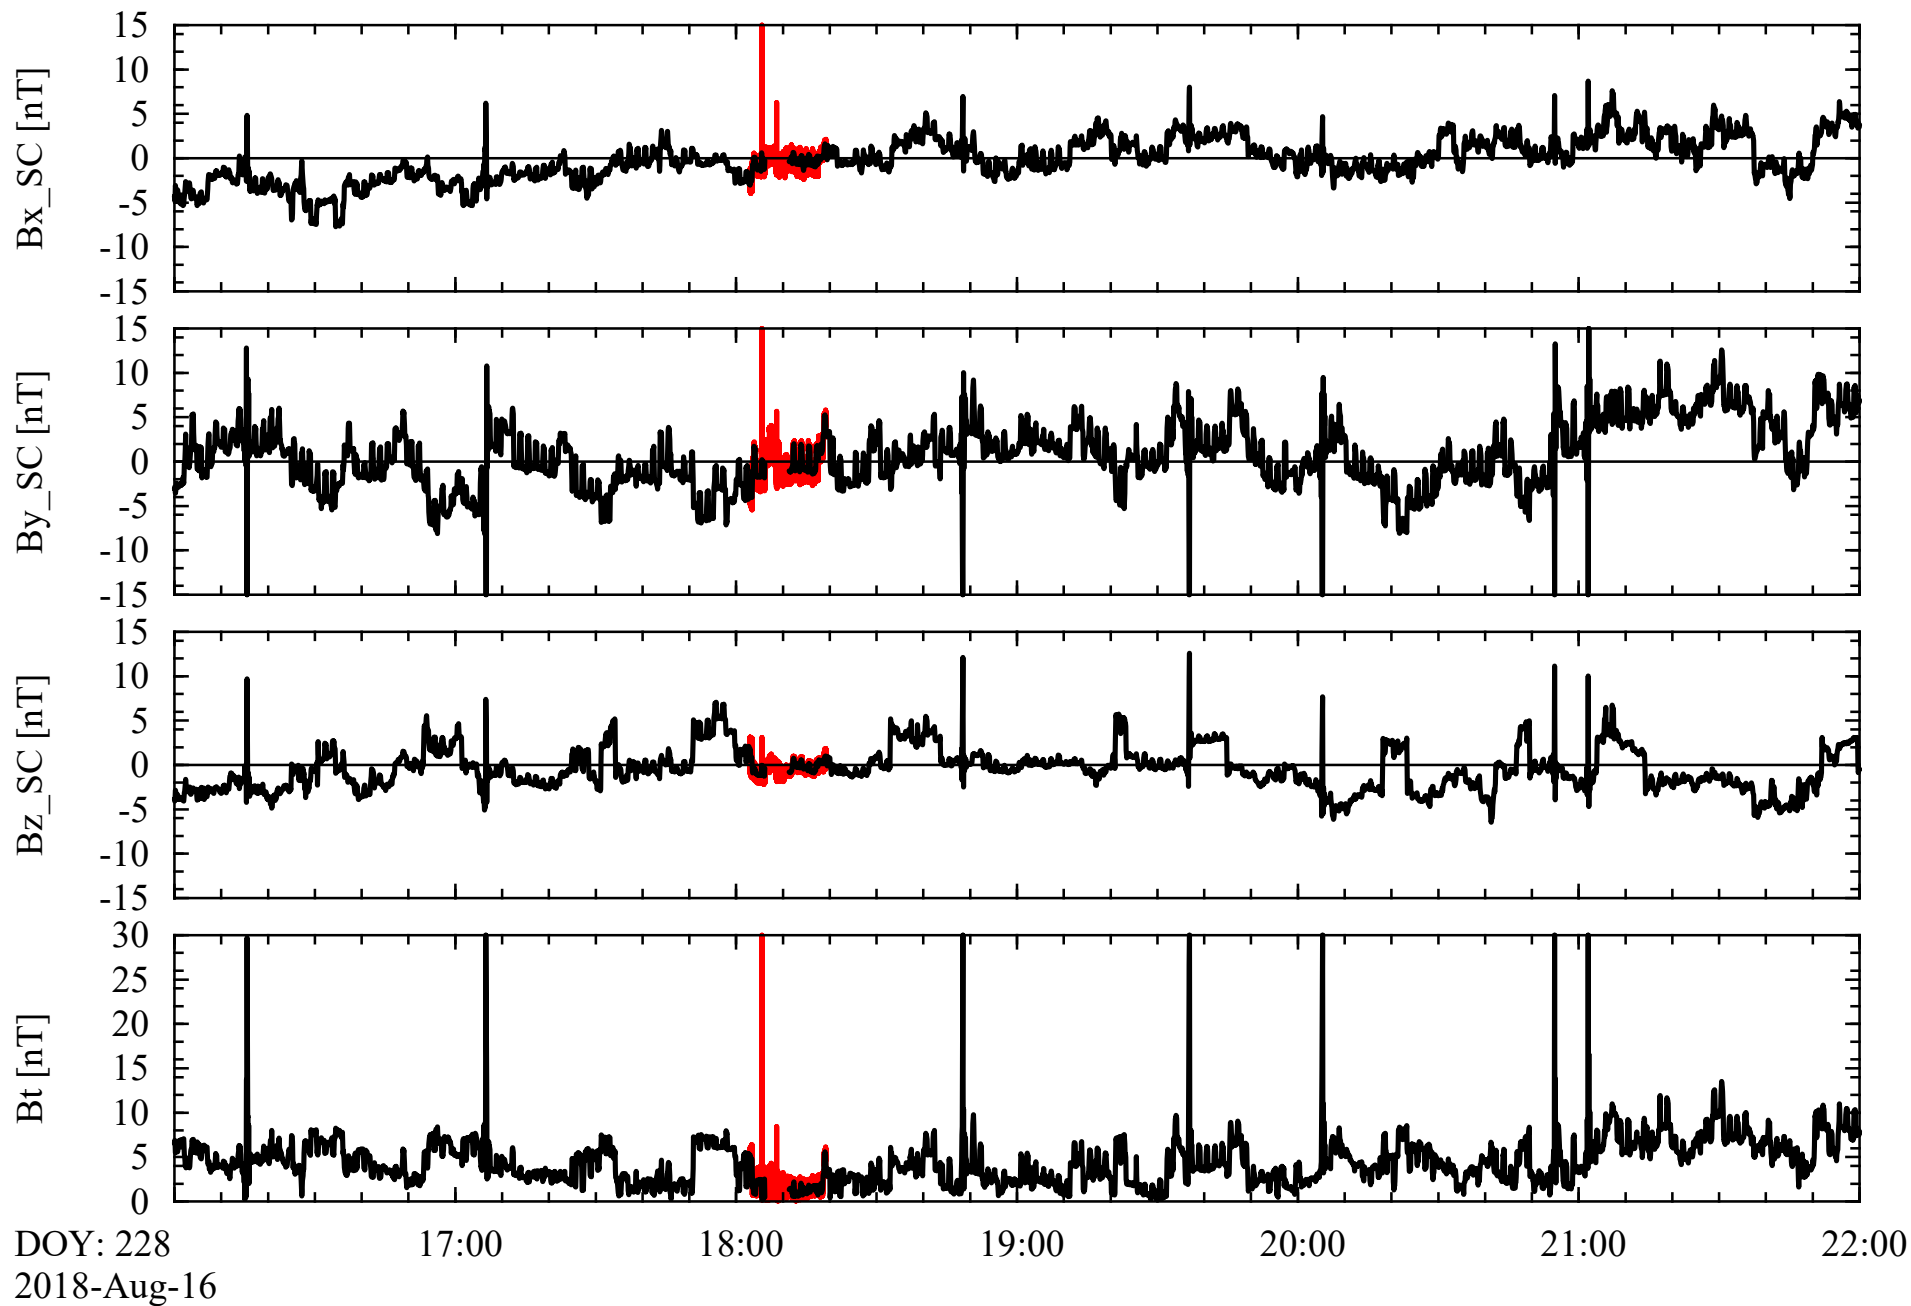

Quick-look IFG Data for Aug 16-17 Test (high rate data in red)

Quick-look IFG Data for Aug 16-17 Test (high rate data in red)

Quick-look IFG Data for Aug 16-17 Test (high rate data in red)

Quick-look IFG Data for Aug 16-17 Test (high rate data in red)

Quick-look IFG Data for Aug 16-17 Test (high rate data in red)