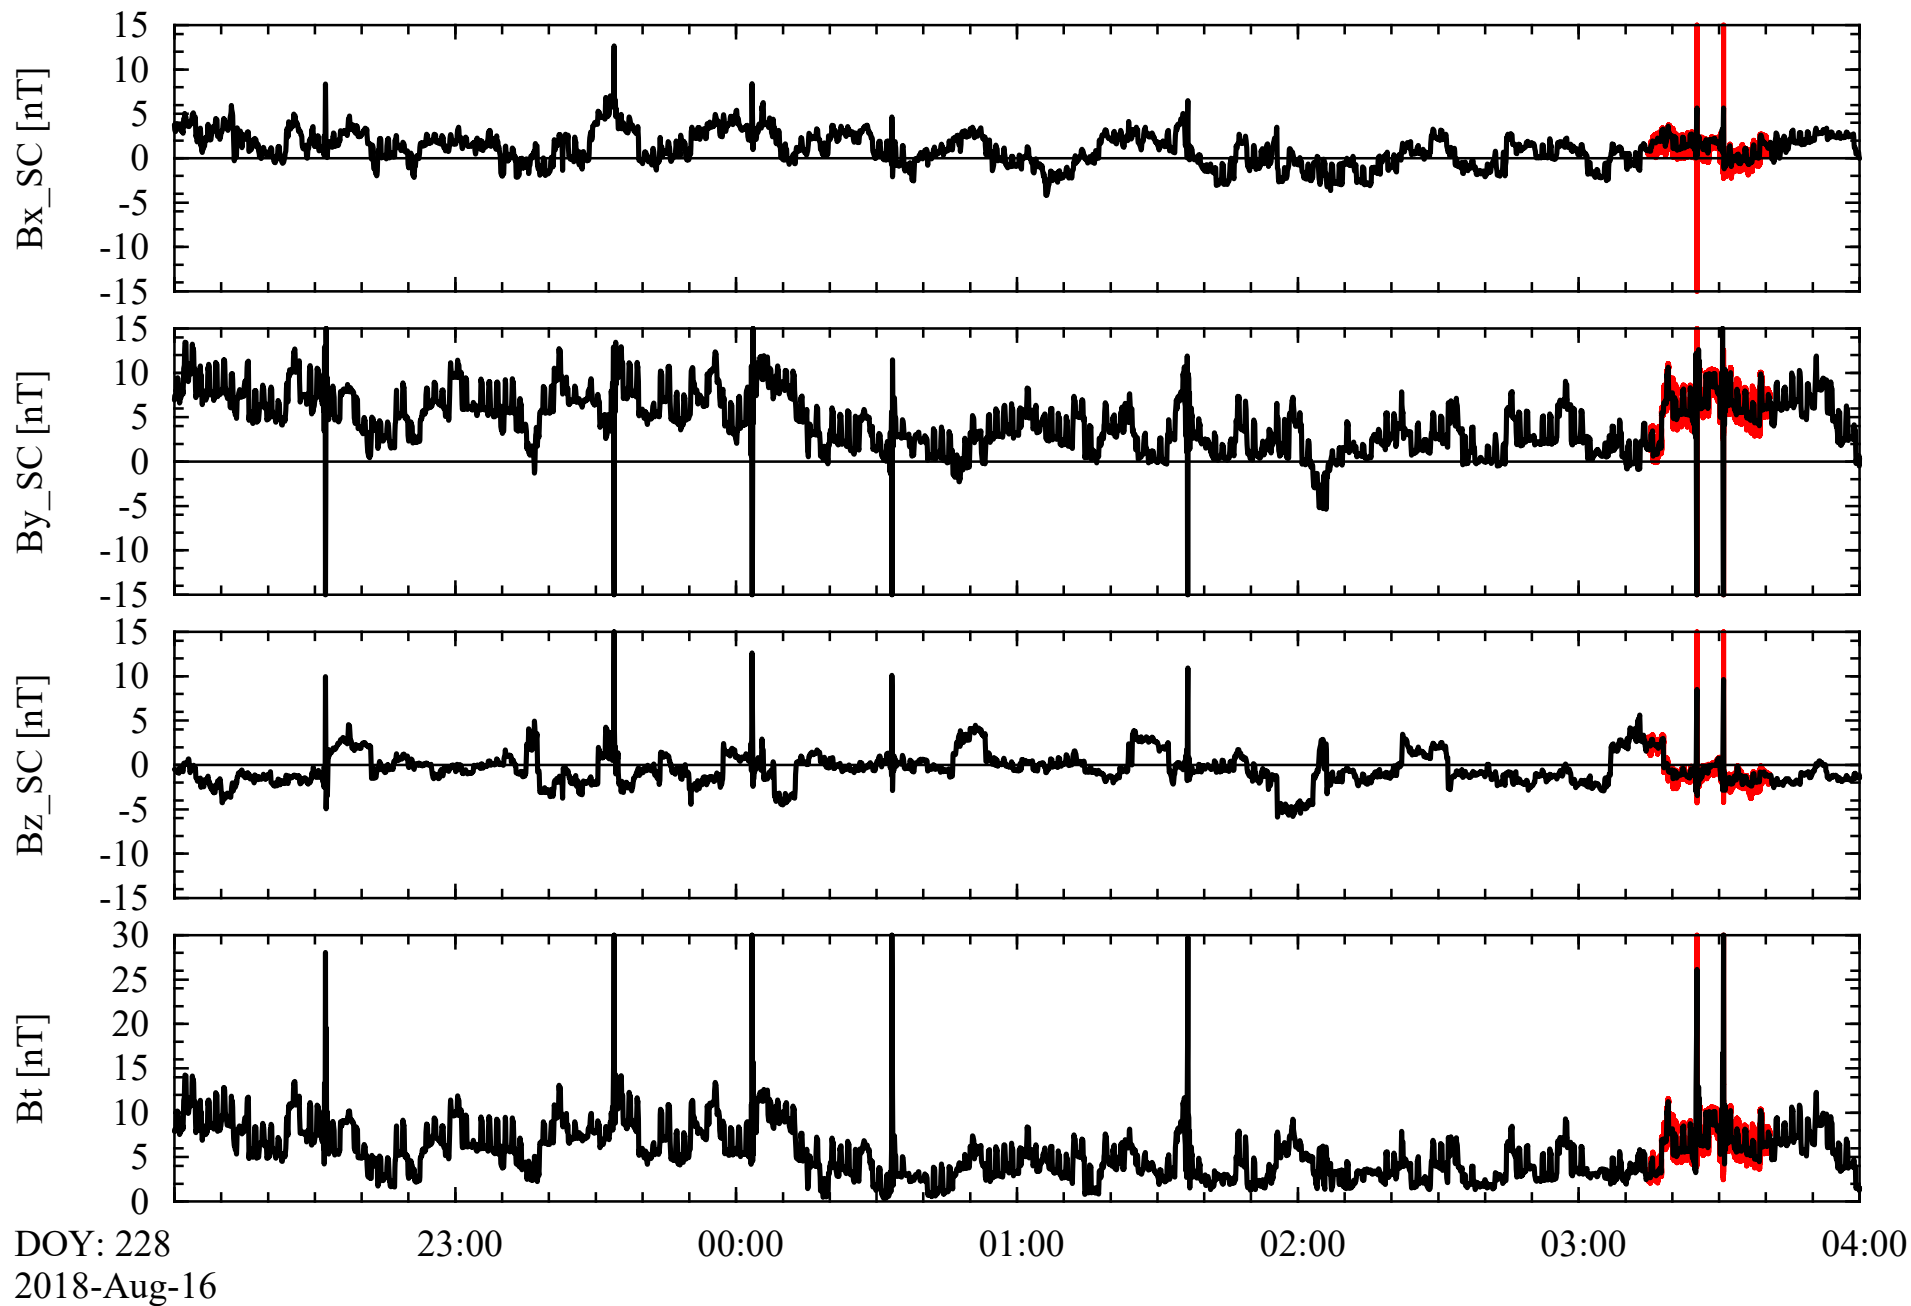

Quick-look IFG Data for Aug 16-17 Test (high rate data in red)

Quick-look IFG Data for Aug 16-17 Test (high rate data in red)

Quick-look IFG Data for Aug 16-17 Test (high rate data in red)

Quick-look IFG Data for Aug 16-17 Test (high rate data in red)

Quick-look IFG Data for Aug 16-17 Test (high rate data in red)