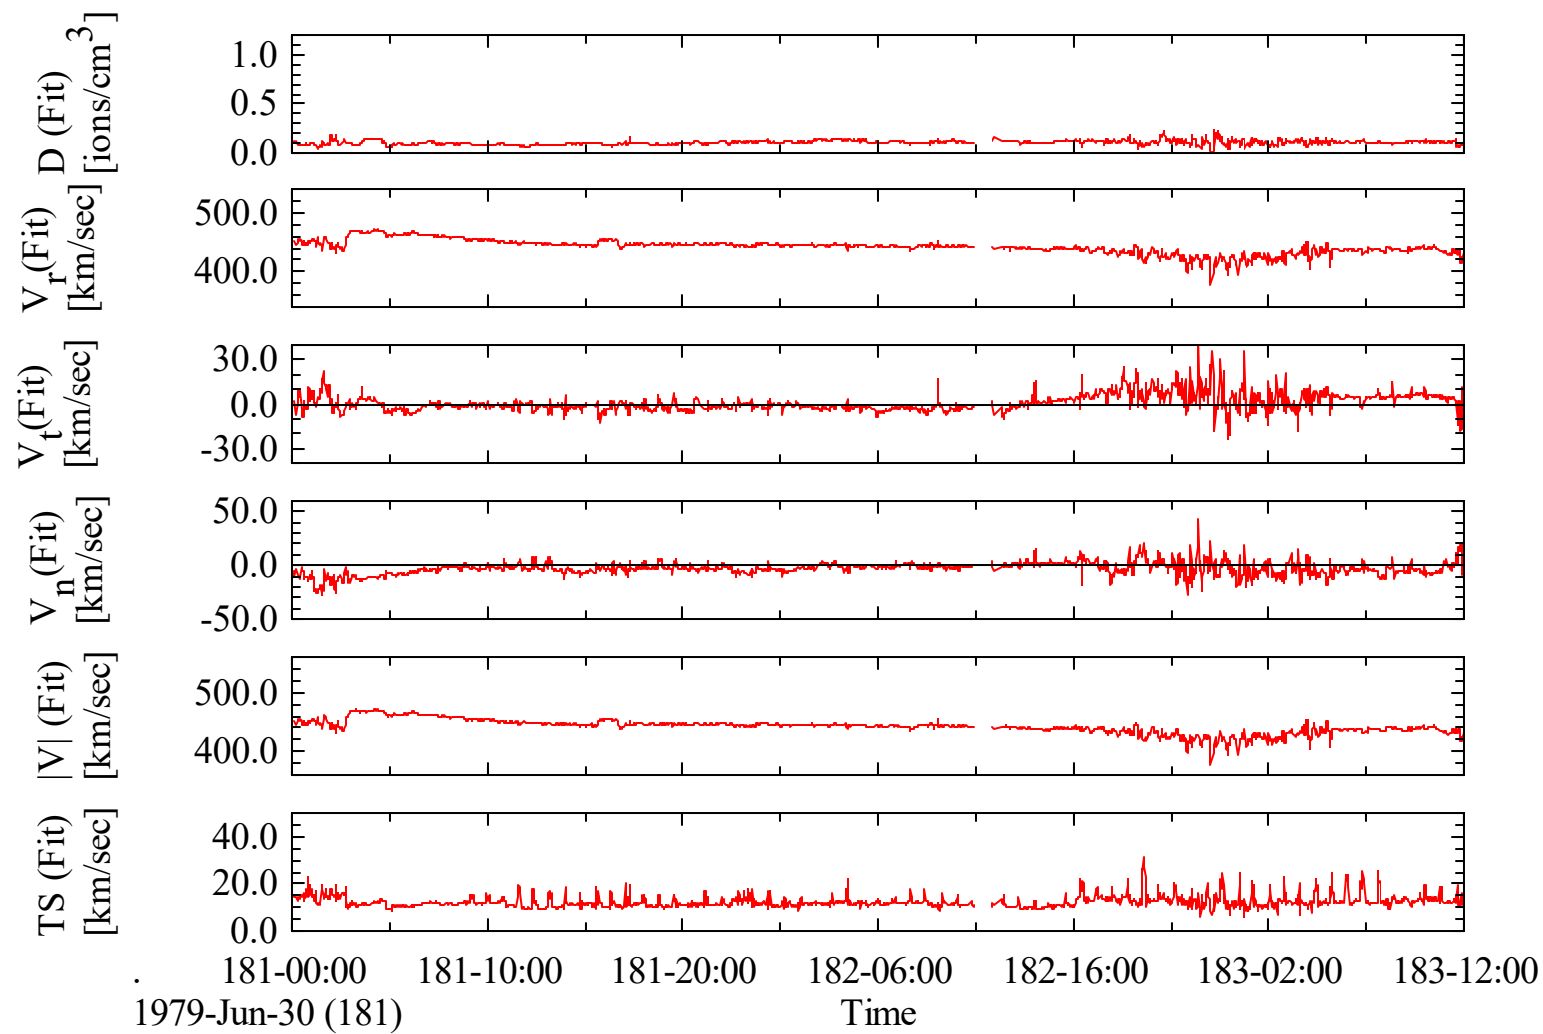

Voyager 2 PLS Solar Wind Fit at Jupiter (II)

Voyager 2 PLS Solar Wind Fit at Jupiter (II)

Voyager 2 PLS Solar Wind Fit at Jupiter (II)

Voyager 2 PLS Solar Wind Fit at Jupiter (II)

Voyager 2 PLS Solar Wind Fit at Jupiter (II)