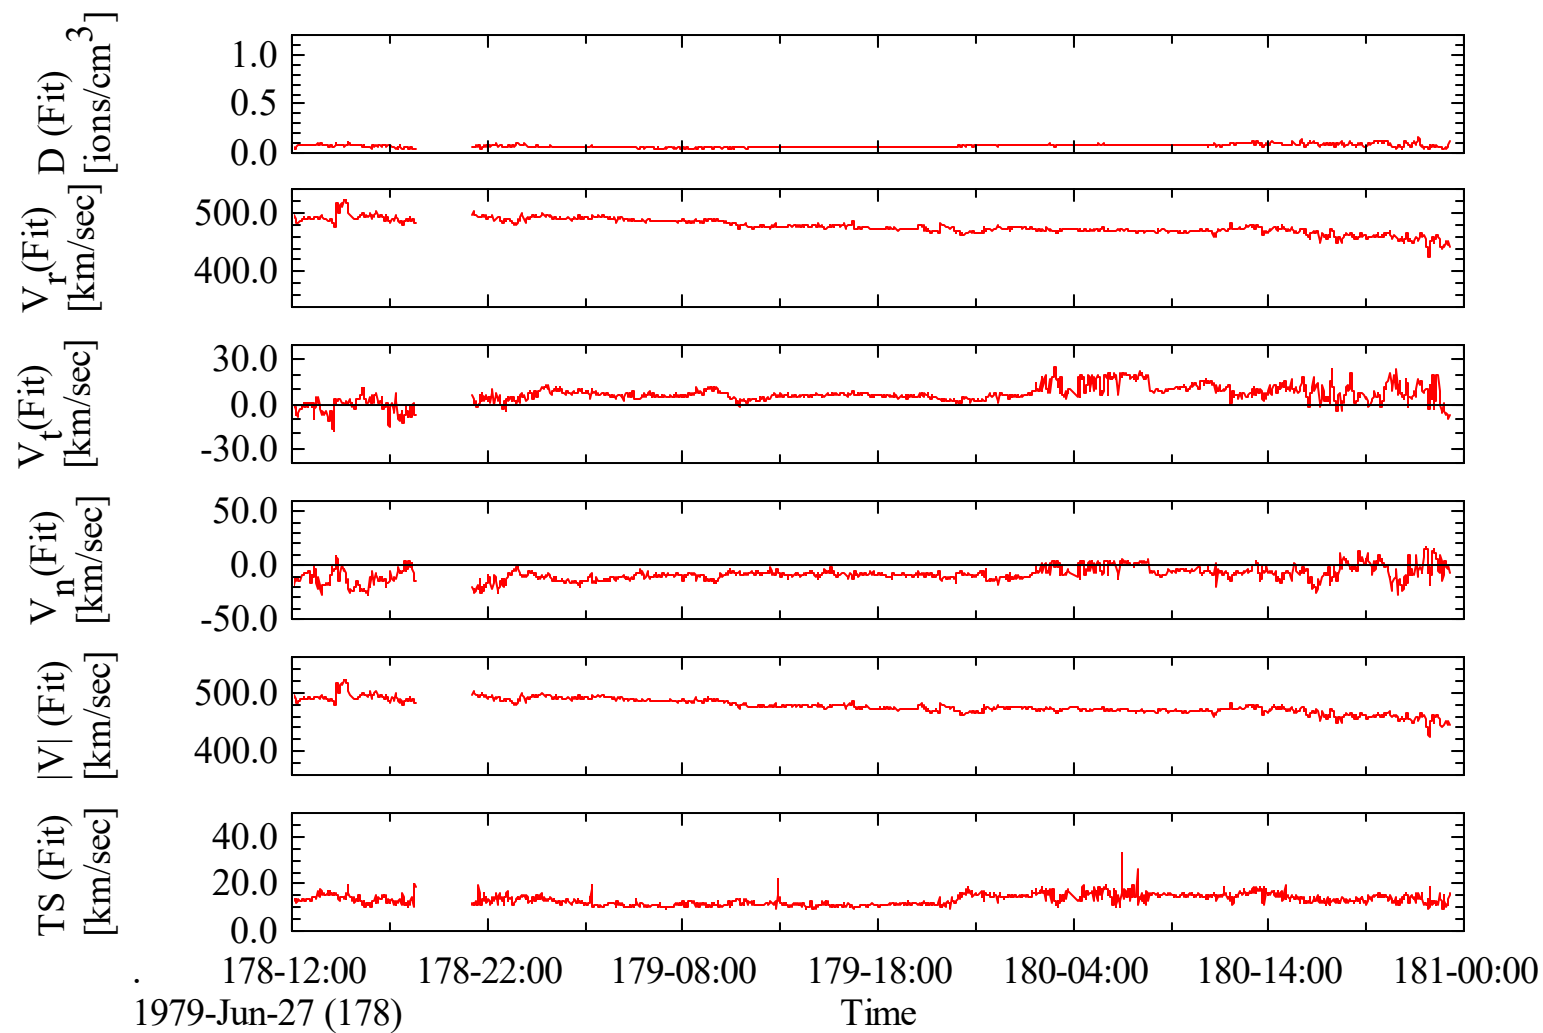

Voyager 2 PLS Solar Wind Fit at Jupiter (II)

Voyager 2 PLS Solar Wind Fit at Jupiter (II)

Voyager 2 PLS Solar Wind Fit at Jupiter (II)

Voyager 2 PLS Solar Wind Fit at Jupiter (II)

Voyager 2 PLS Solar Wind Fit at Jupiter (II)