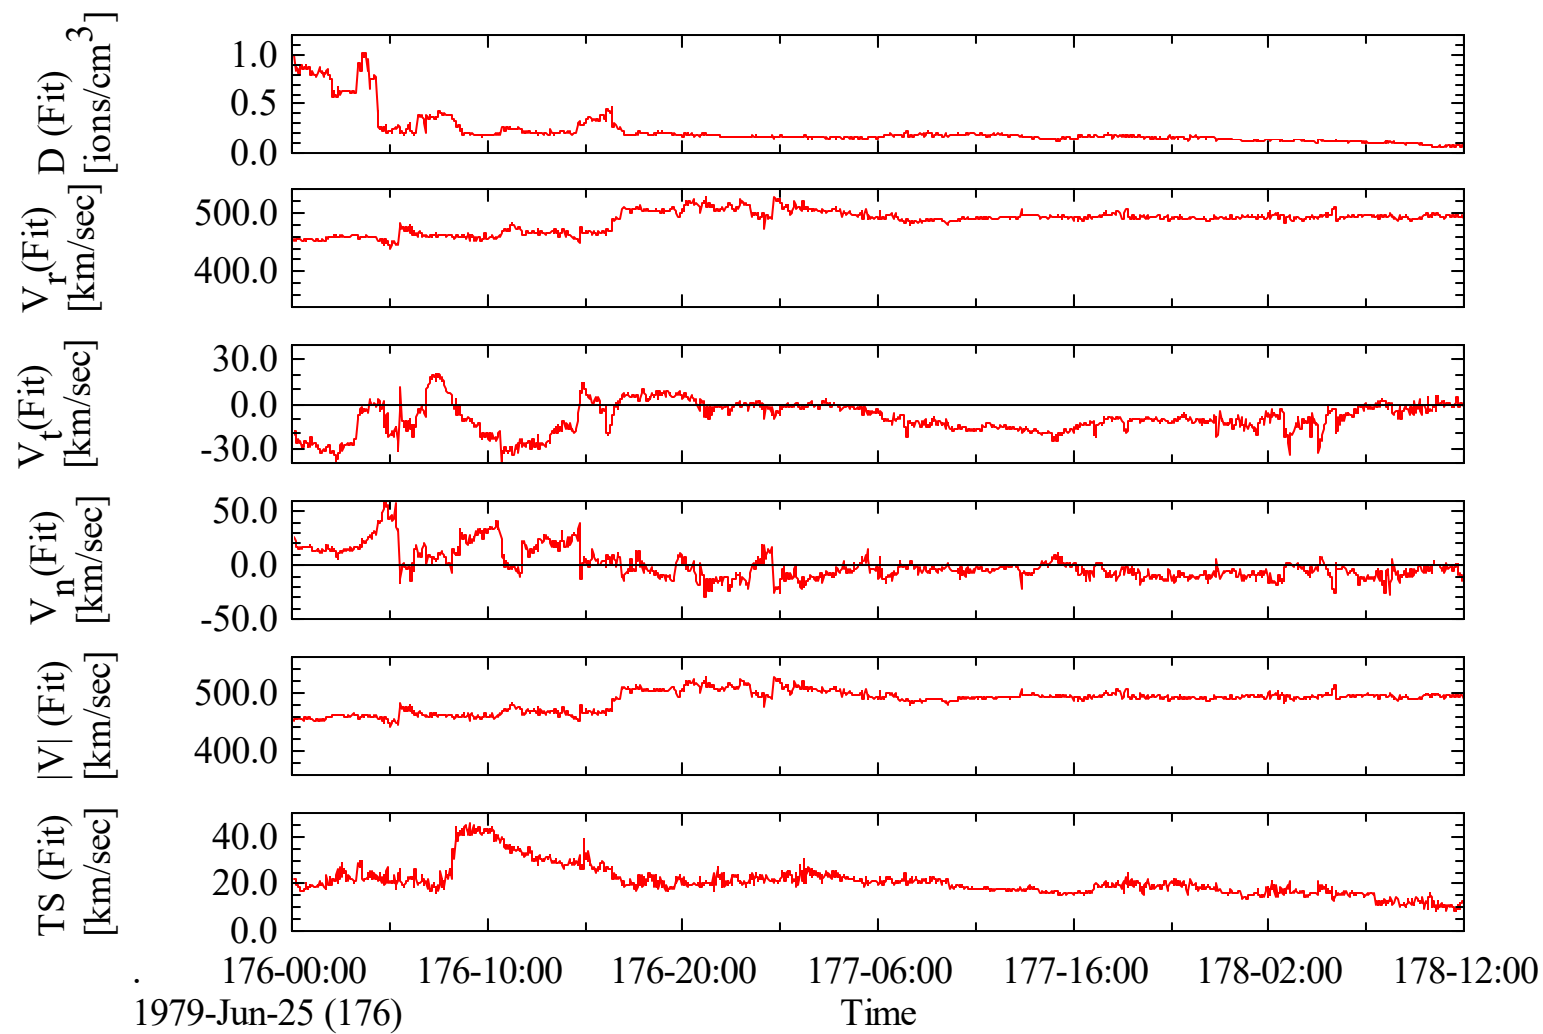

Voyager 2 PLS Solar Wind Fit at Jupiter (II)

Voyager 2 PLS Solar Wind Fit at Jupiter (II)

Voyager 2 PLS Solar Wind Fit at Jupiter (II)

Voyager 2 PLS Solar Wind Fit at Jupiter (II)

Voyager 2 PLS Solar Wind Fit at Jupiter (II)