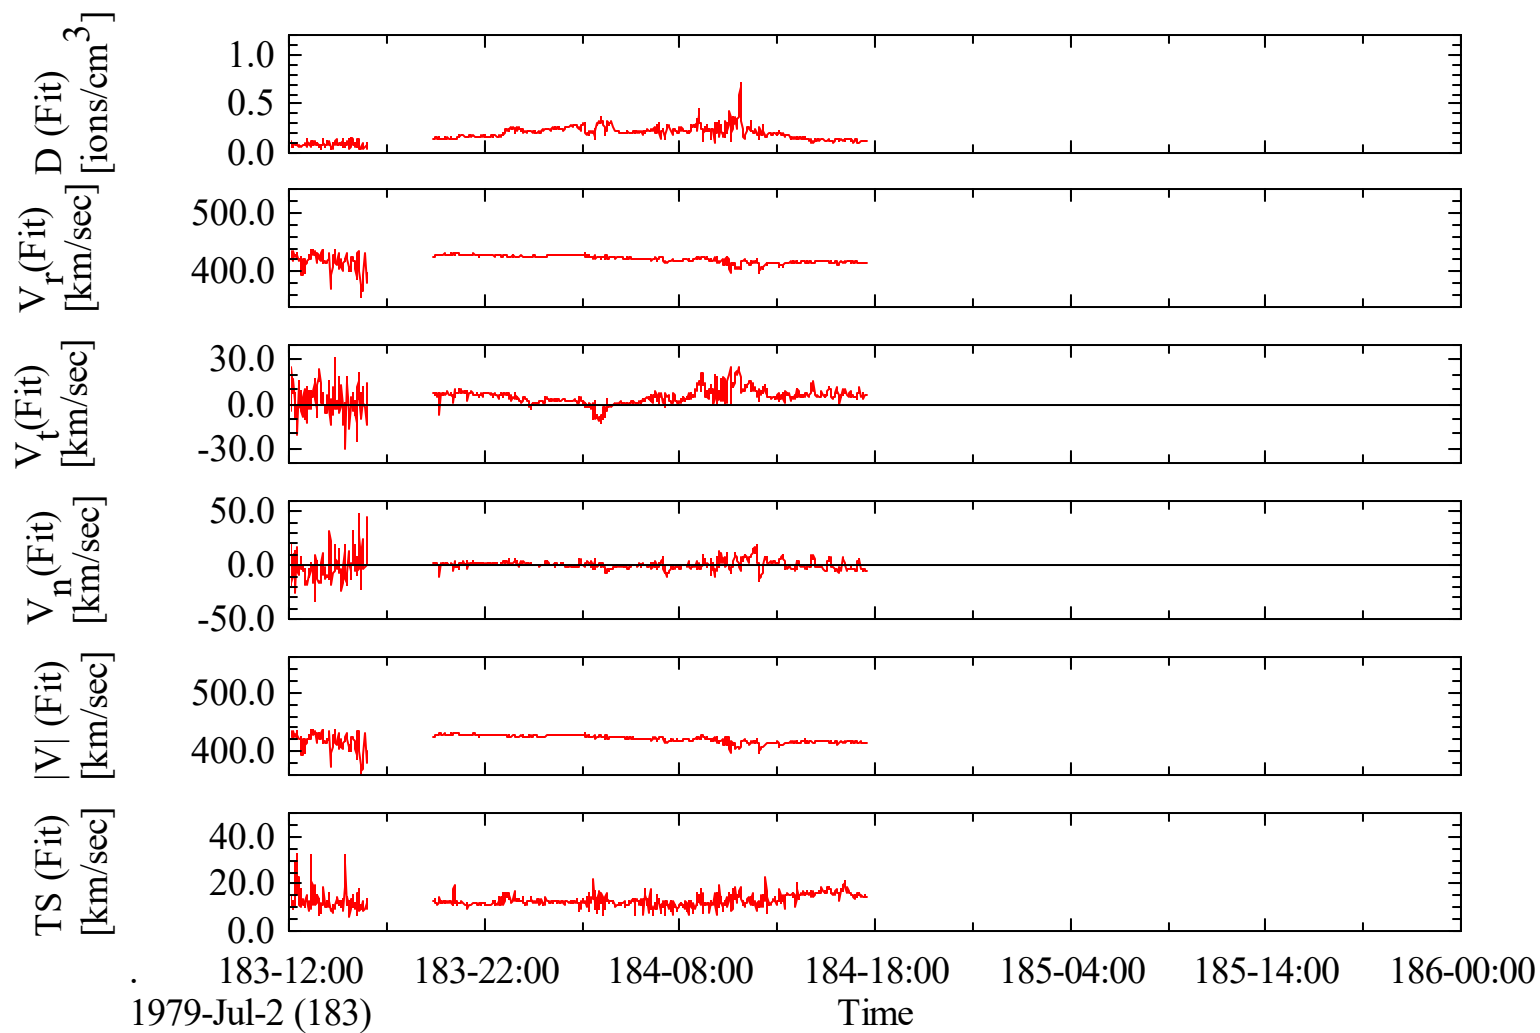

Voyager 2 PLS Solar Wind Fit at Jupiter (II)

Voyager 2 PLS Solar Wind Fit at Jupiter (II)

Voyager 2 PLS Solar Wind Fit at Jupiter (II)

Voyager 2 PLS Solar Wind Fit at Jupiter (II)

Voyager 2 PLS Solar Wind Fit at Jupiter (II)