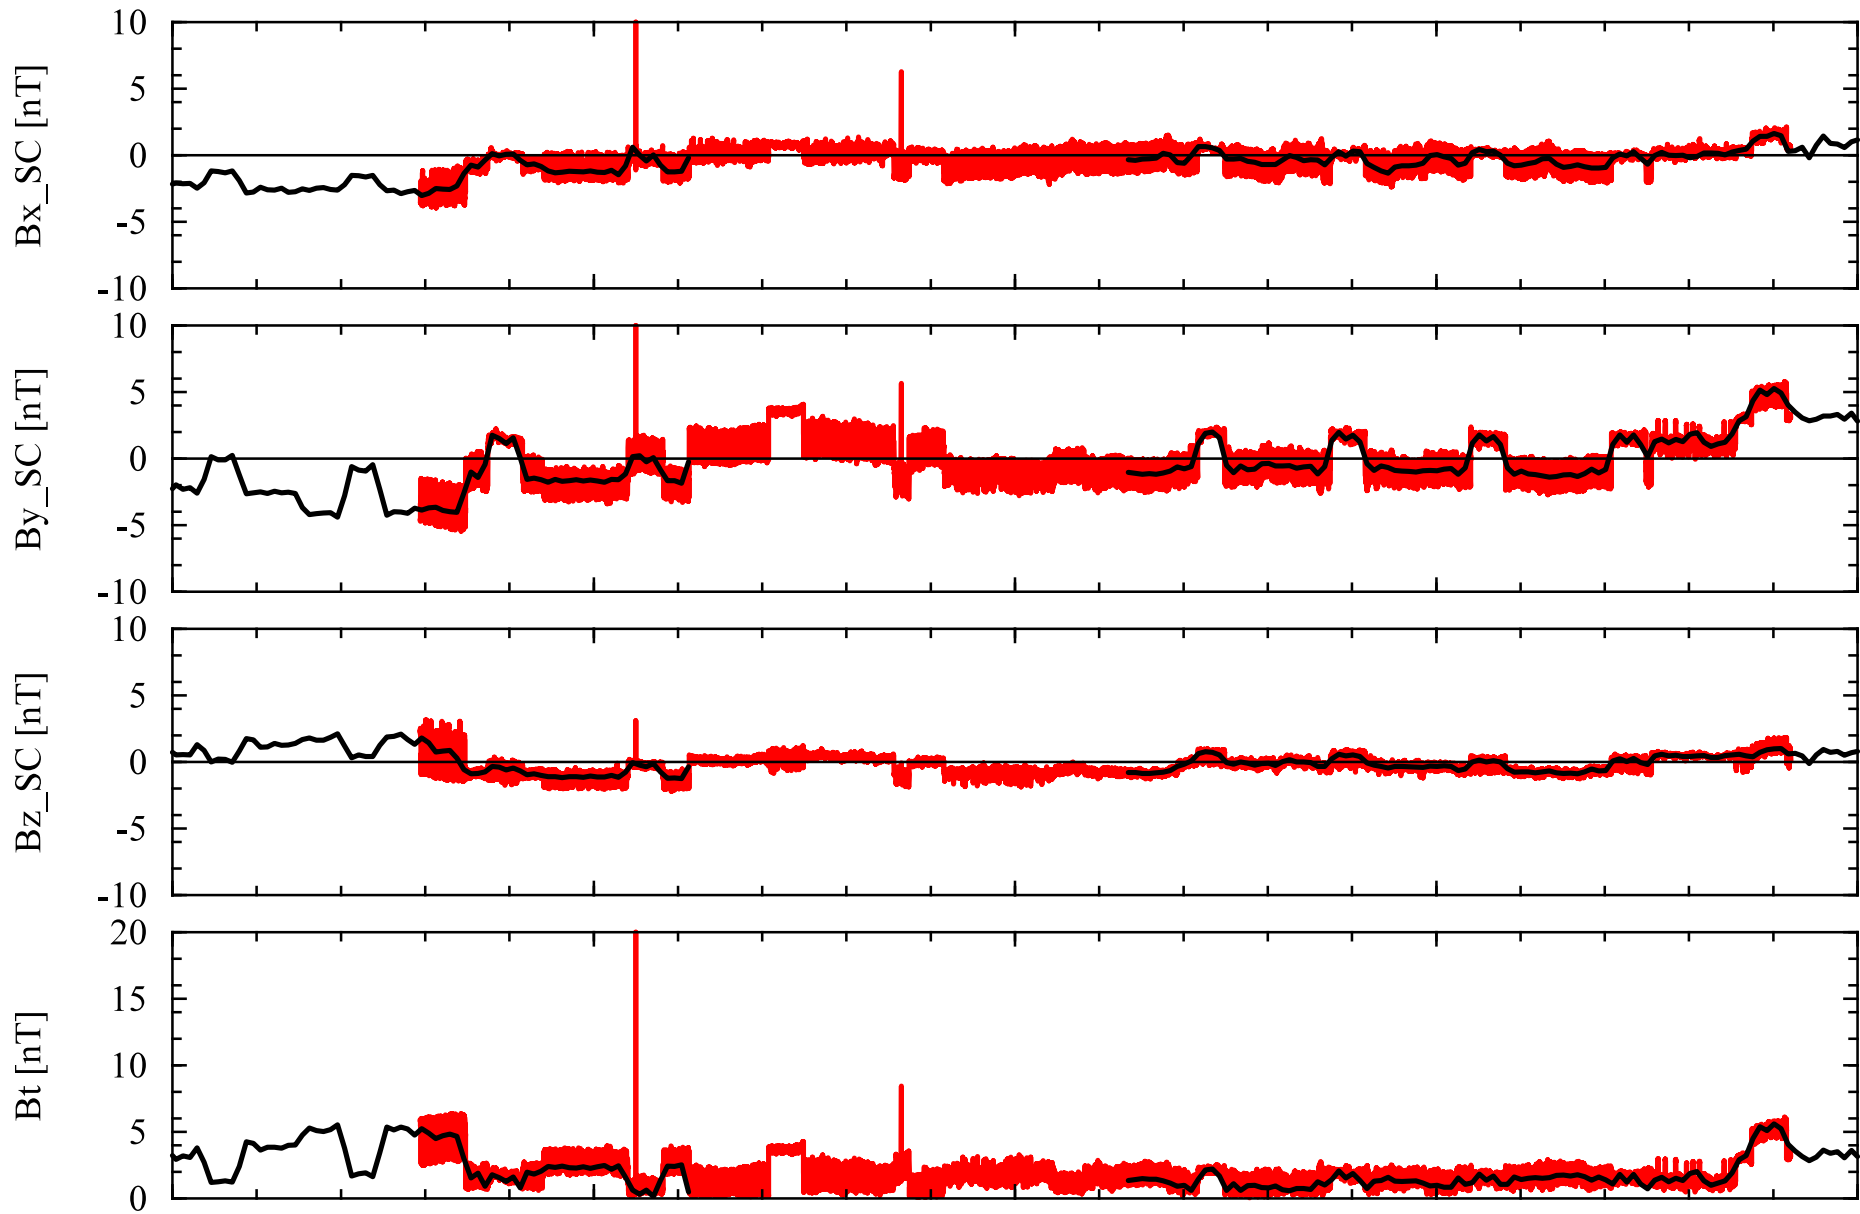

Quick-look IFG Data for Aug 16-17 Test (high rate data in red)

DOY: 228
2018-Aug-16

18:05

18:10

18:15

18:20

Quick-look IFG Data for Aug 16-17 Test (high rate data in red)

DOY: 229
2018-Aug-17

Quick-look IFG Data for Aug 16-17 Test (high rate data in red)

DOY: 229
2018-Aug-17

04:35

04:40

04:45

04:50