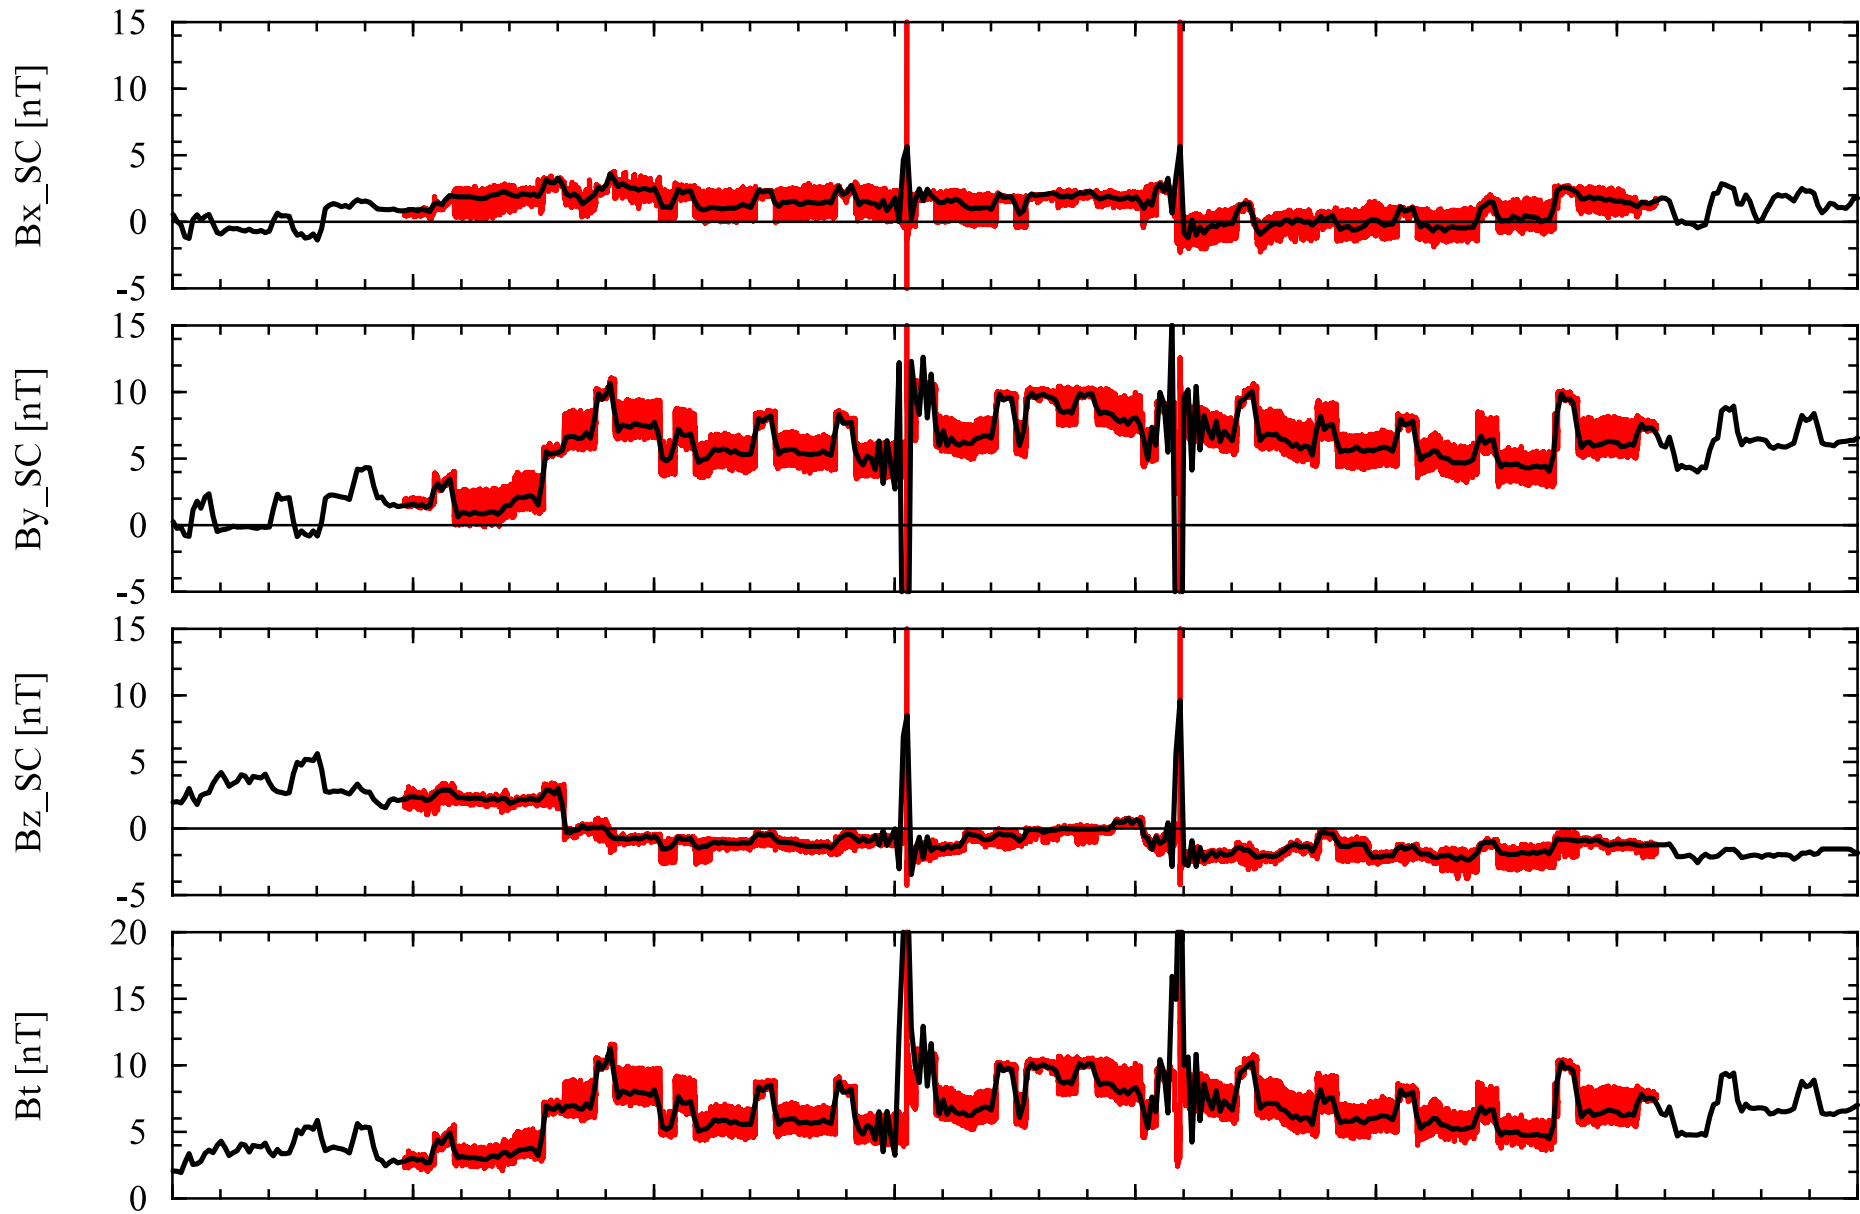

Quick-look IFG Data for Aug 16-17 Test (high rate data in red)

DOY: 228
2018-Aug-16

18:05

18:10

18:15

18:20

Quick-look IFG Data for Aug 16-17 Test (high rate data in red)

DOY: 229
2018-Aug-17

Quick-look IFG Data for Aug 16-17 Test (high rate data in red)

DOY: 229
2018-Aug-17

04:35

04:40

04:45

04:50