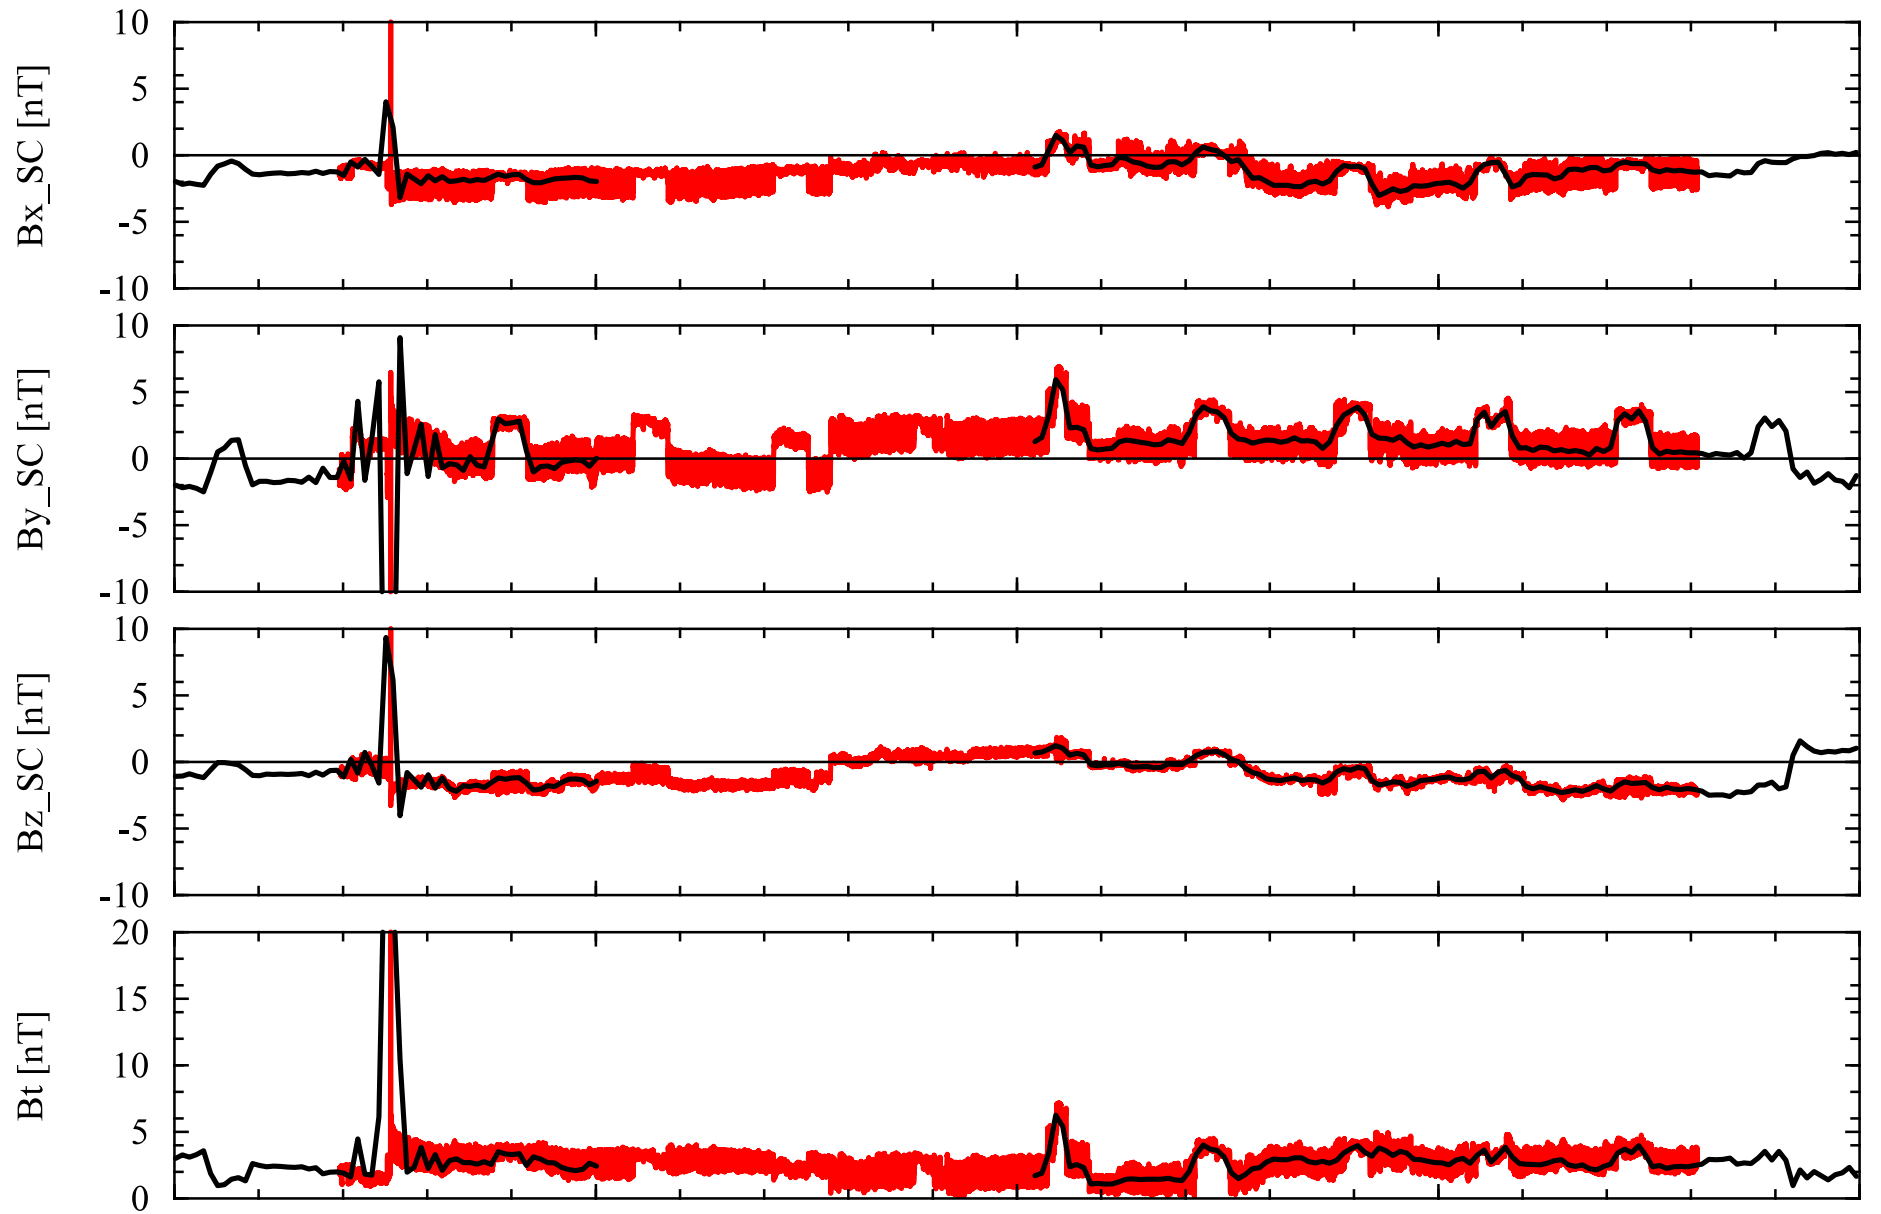

Quick-look IFG Data for Aug 16-17 Test (high rate data in red)

DOY: 228
2018-Aug-16

18:05

18:10

18:15

18:20

Quick-look IFG Data for Aug 16-17 Test (high rate data in red)

DOY: 229
2018-Aug-17

Quick-look IFG Data for Aug 16-17 Test (high rate data in red)

DOY: 229
2018-Aug-17

04:35

04:40

04:45

04:50