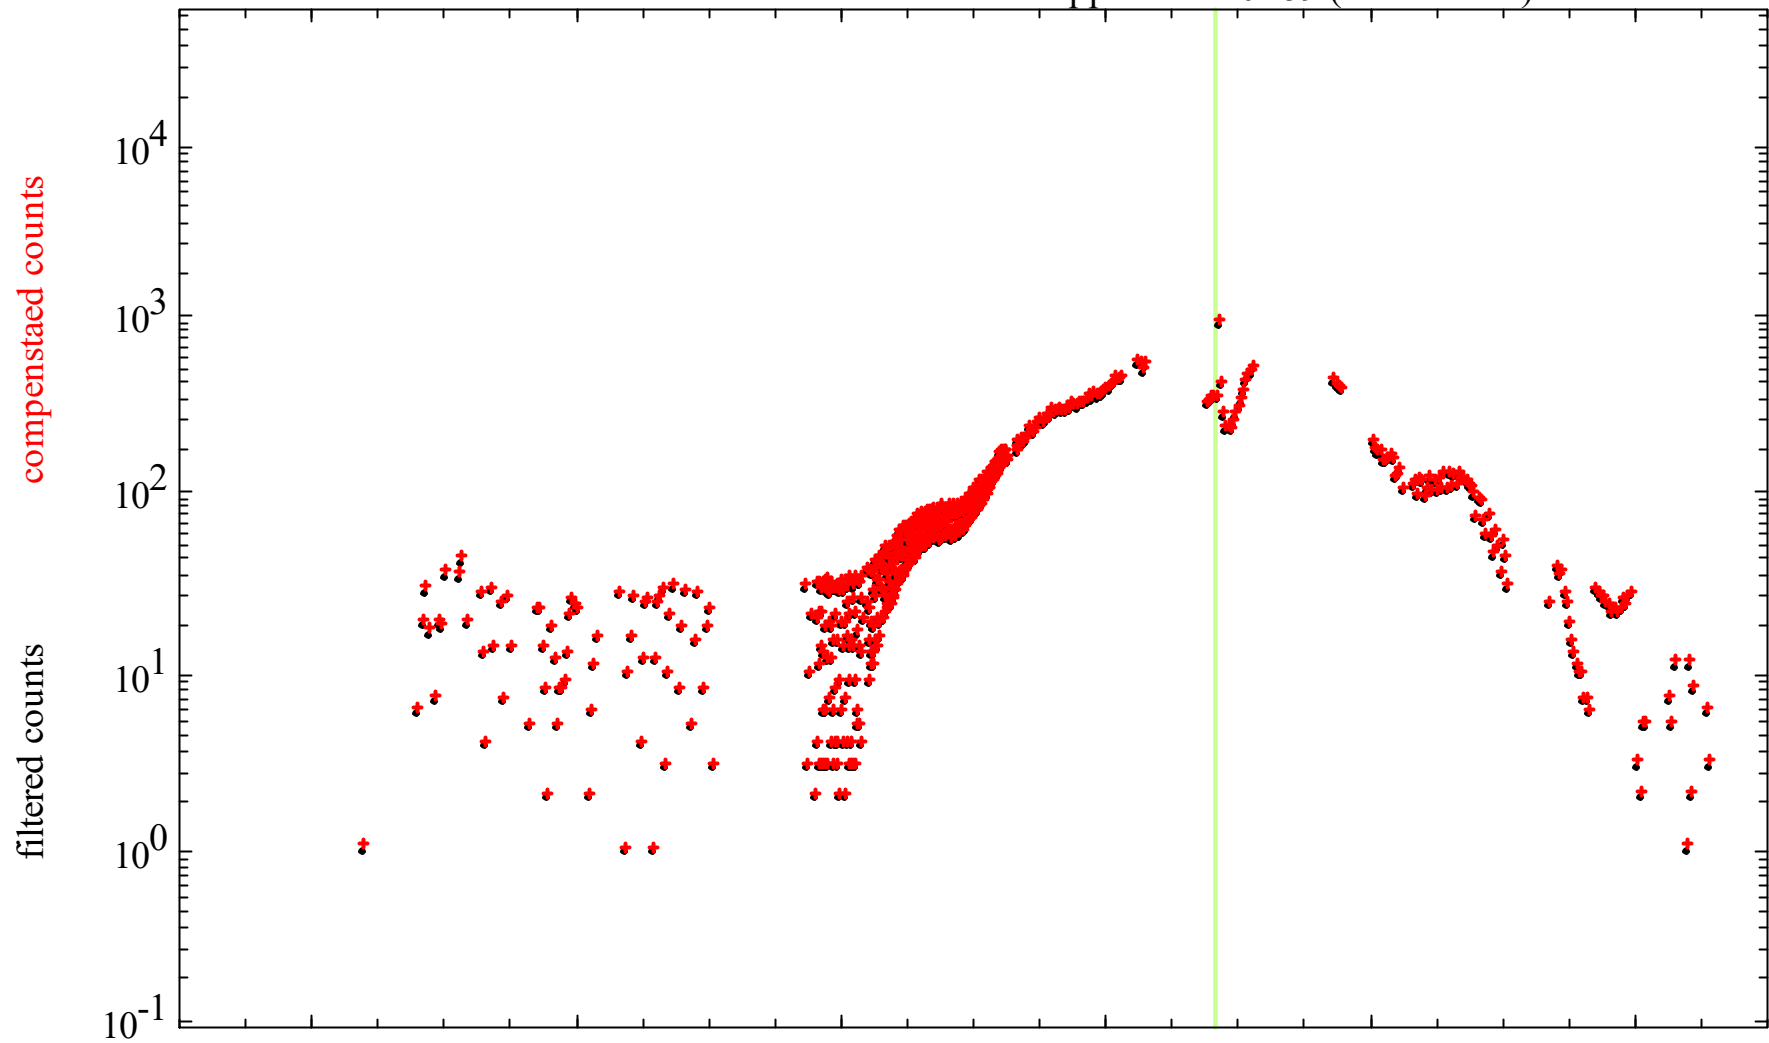

Io 31 orbit Star Scanner data

Io closest approach at 04:59 (1.11 Io radii)

	12:00	00:00	12:00	00:00	12:00	00:00
L	25.15	20.26	14.16	7.34	8.52	15.57
Jupiter Range	24.99	20.19	13.77	7.14	8.28	14.99
Magnetic Lat	-4.59	-3.13	-9.63	-9.65	-9.66	-11.15