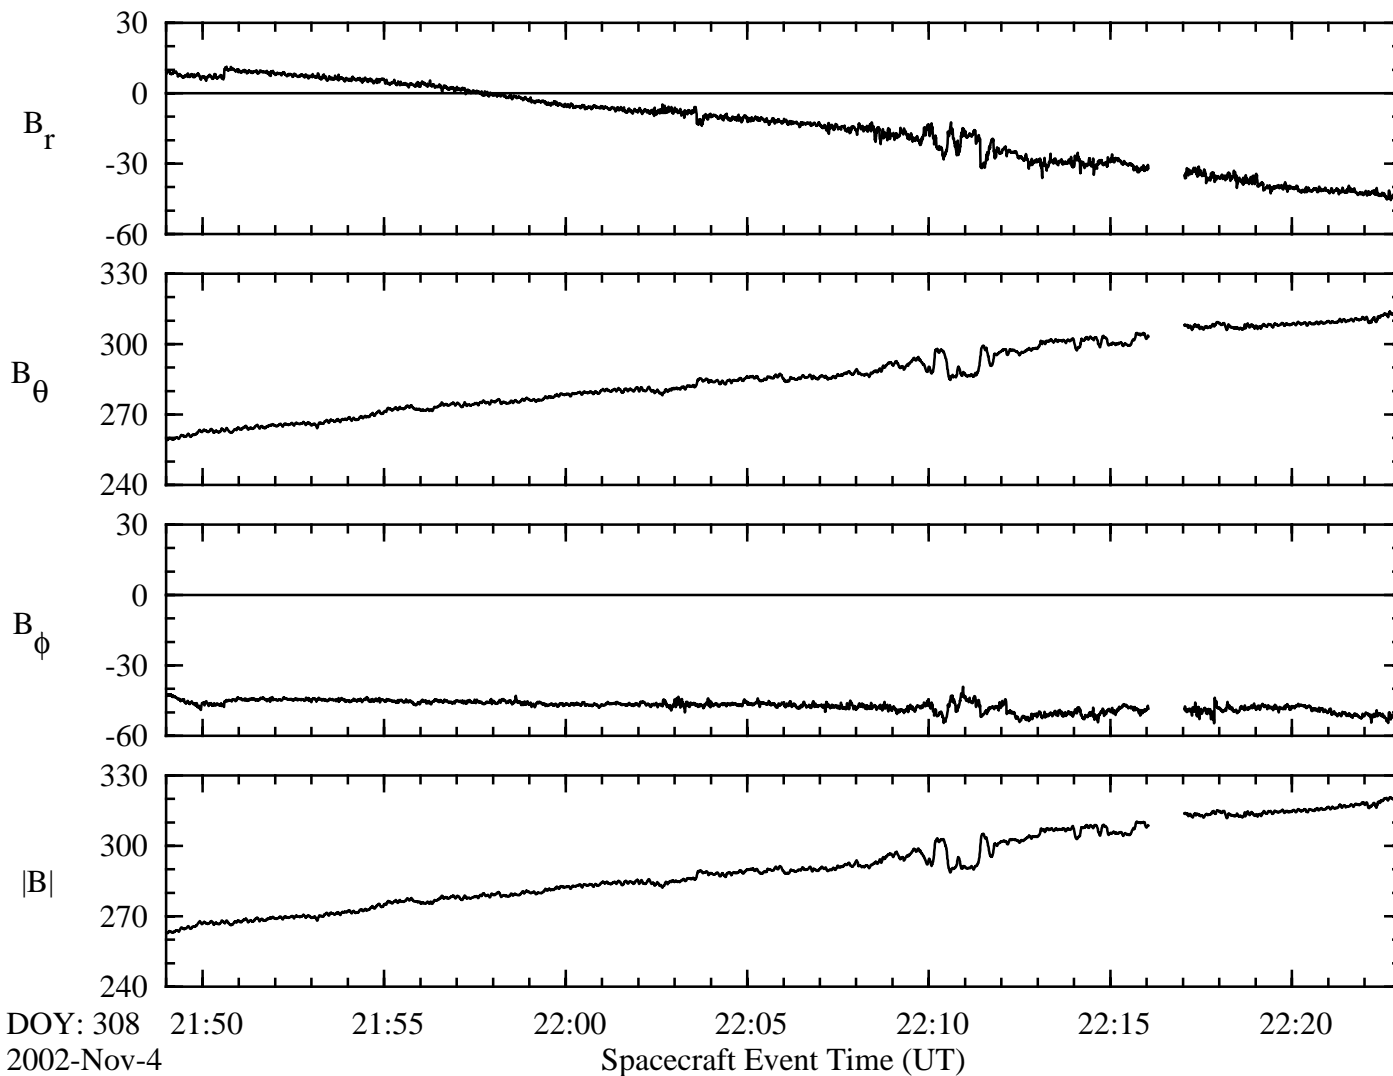

# Amalthea 34 Plasma Sheet Crossing 6 (s3rh, 6.94 lh)

R	10.55	10.48	10.41	10.34	10.27	10.20	10.13
LAT	-0.71	-0.71	-0.71	-0.71	-0.71	-0.71	-0.71
LON	275.48	278.32	281.16	283.99	286.83	289.66	292.49