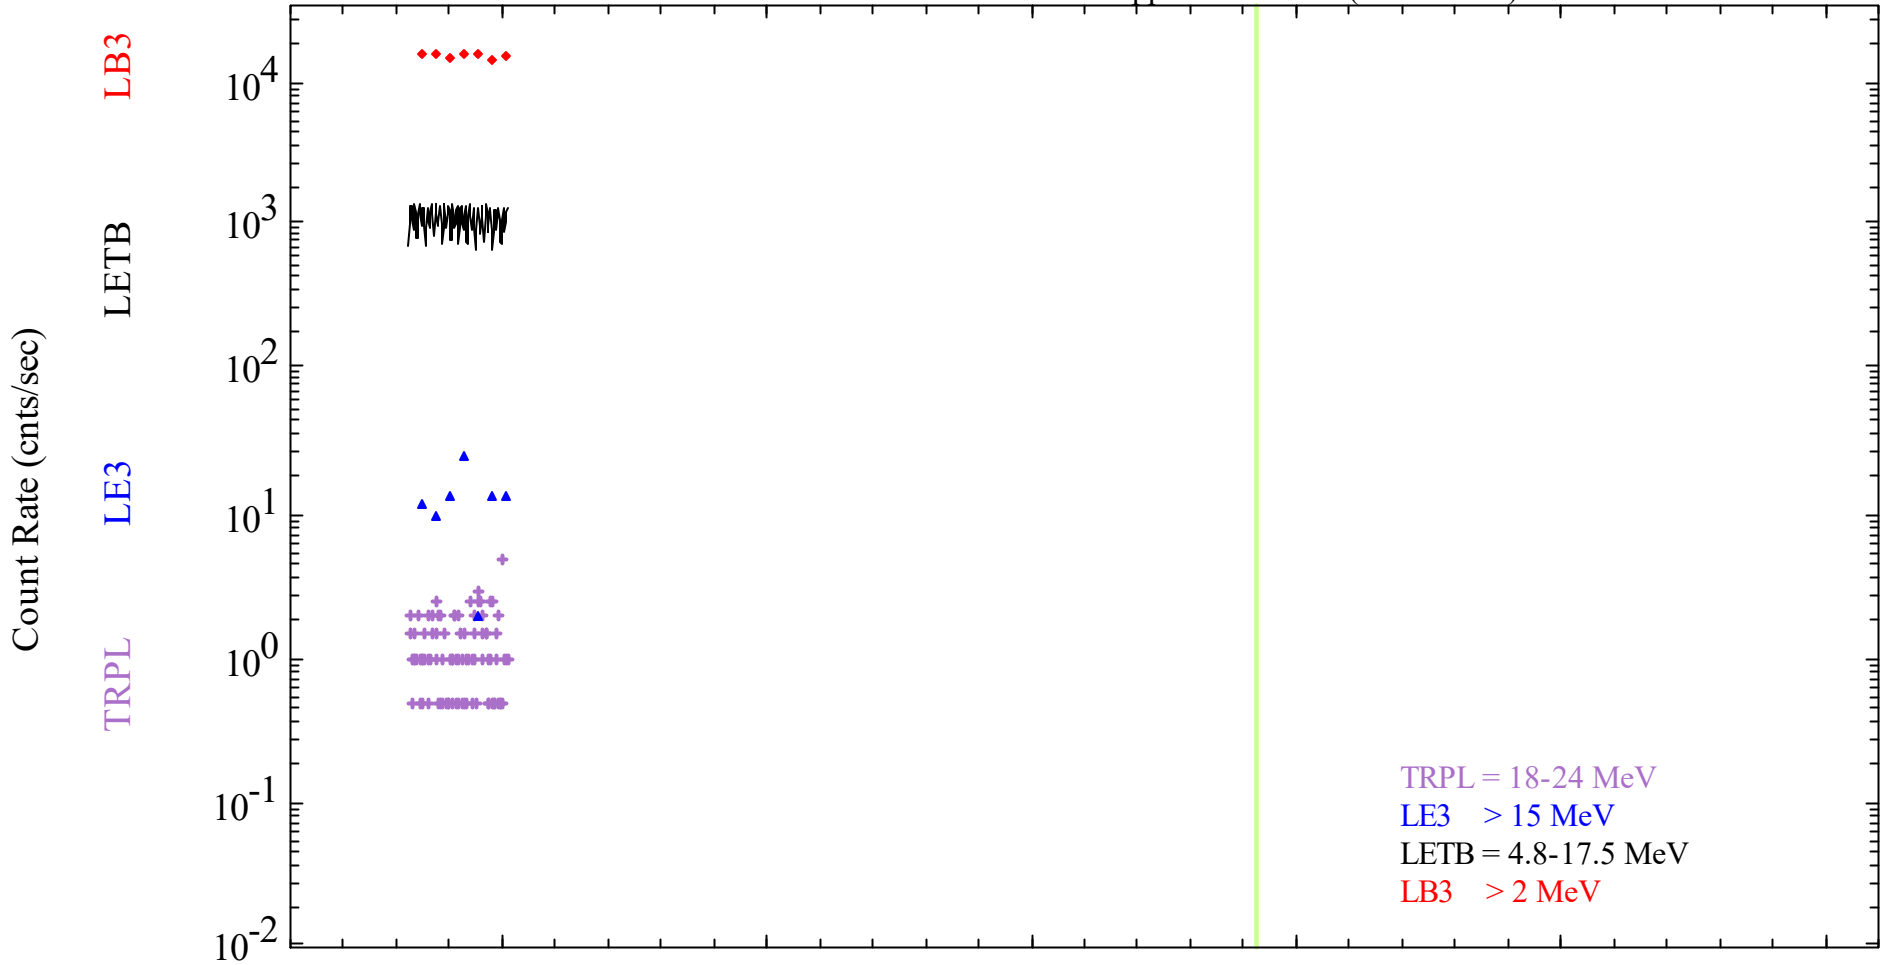

HIC data from orbit I33, Io encounter

Io closest approach at 14:08 (1.06 Io radii)

DOY: 17
2002-Jan-17

13:40 13:50 14:00 14:10 14:20 14:30

| | | | | | | |
|---------------|--------|--------|--------|--------|--------|--------|
| Jupiter Range | 6.05 | 5.99 | 5.93 | 5.88 | 5.83 | 5.79 |
| Io Range | 8.14 | 5.28 | 2.50 | 1.24 | 3.73 | 5.86 |
| Io LAT | -4.79 | -7.68 | -16.94 | -34.77 | -9.00 | -4.71 |
| Io ELON | 132.94 | 128.36 | 116.36 | 0.51 | 321.76 | 316.08 |