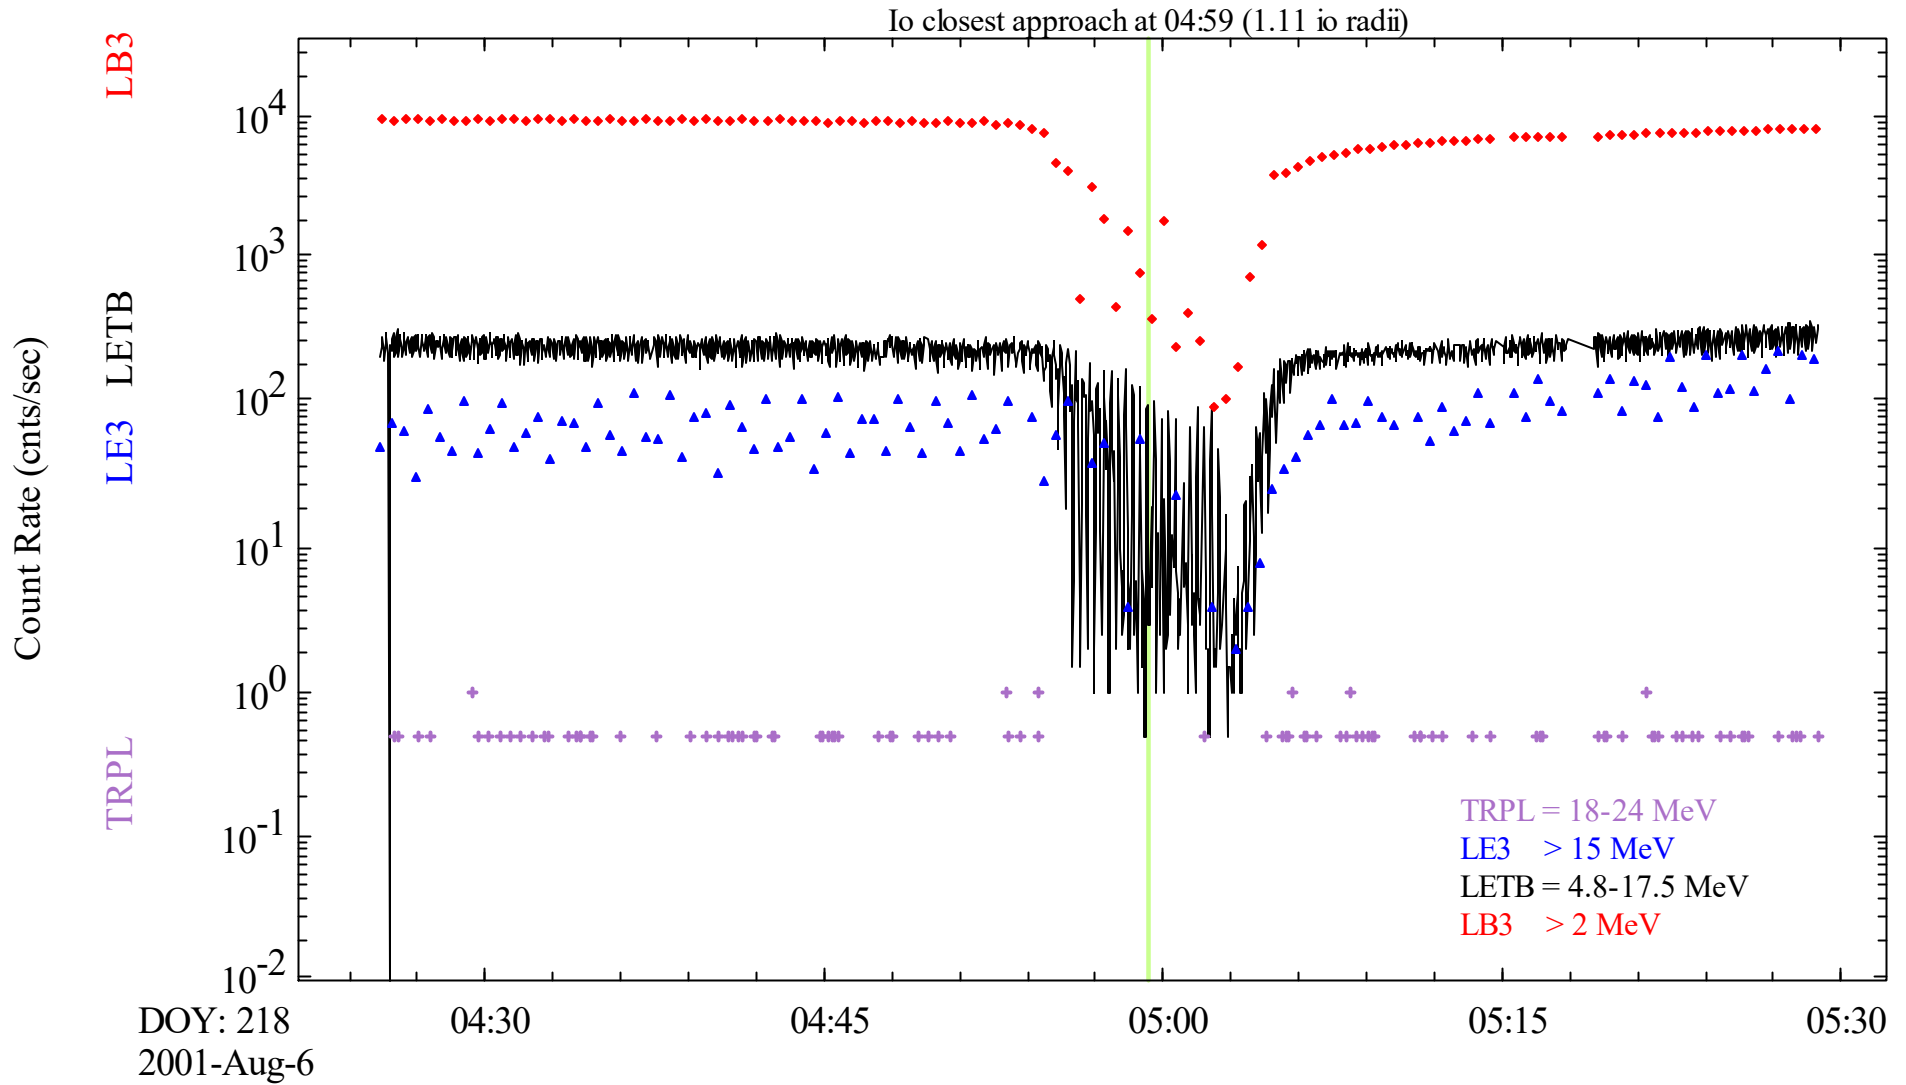

HIC data from orbit I31, Io encounter

Jupiter Range	5.94	5.93	5.93	5.94	5.95
Io Range	6.66	3.34	1.15	3.94	6.74
Io LAT	8.64	18.70	67.40	11.07	4.04
Io ELON	93.44	93.58	235.59	262.53	262.26