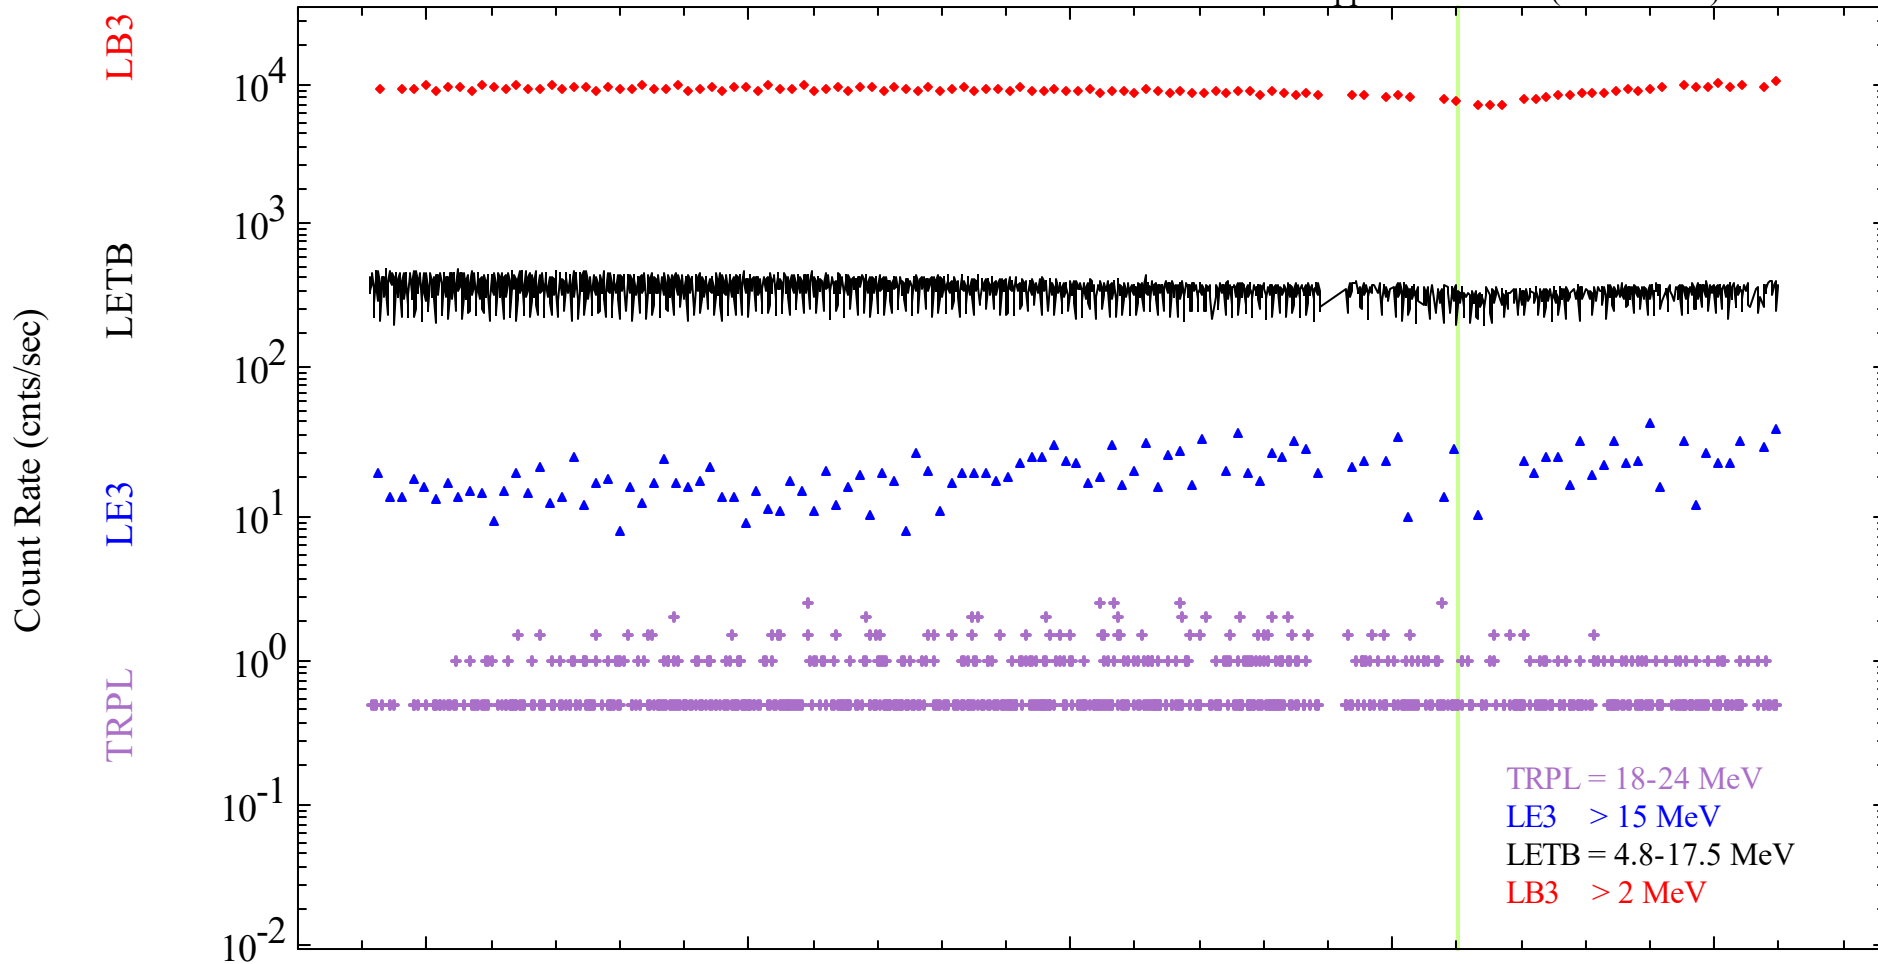

HIC data from orbit I24, Io encounter

Io closest approach at 04:33 (1.34 Io radii)

TRPL = 18-24 MeV
 LE3 > 15 MeV
 LETB = 4.8-17.5 MeV
 LB3 > 2 MeV

DOY: 284
 1999-Oct-11

Jupiter Range	5.72	5.78	5.84	5.91	5.98
Io Range	8.70	8.70	4.89	1.56	3.40
Io LAT	0.35	0.35	0.92	3.75	1.85
Io ELON	57.40	57.40	62.56	104.79	202.53