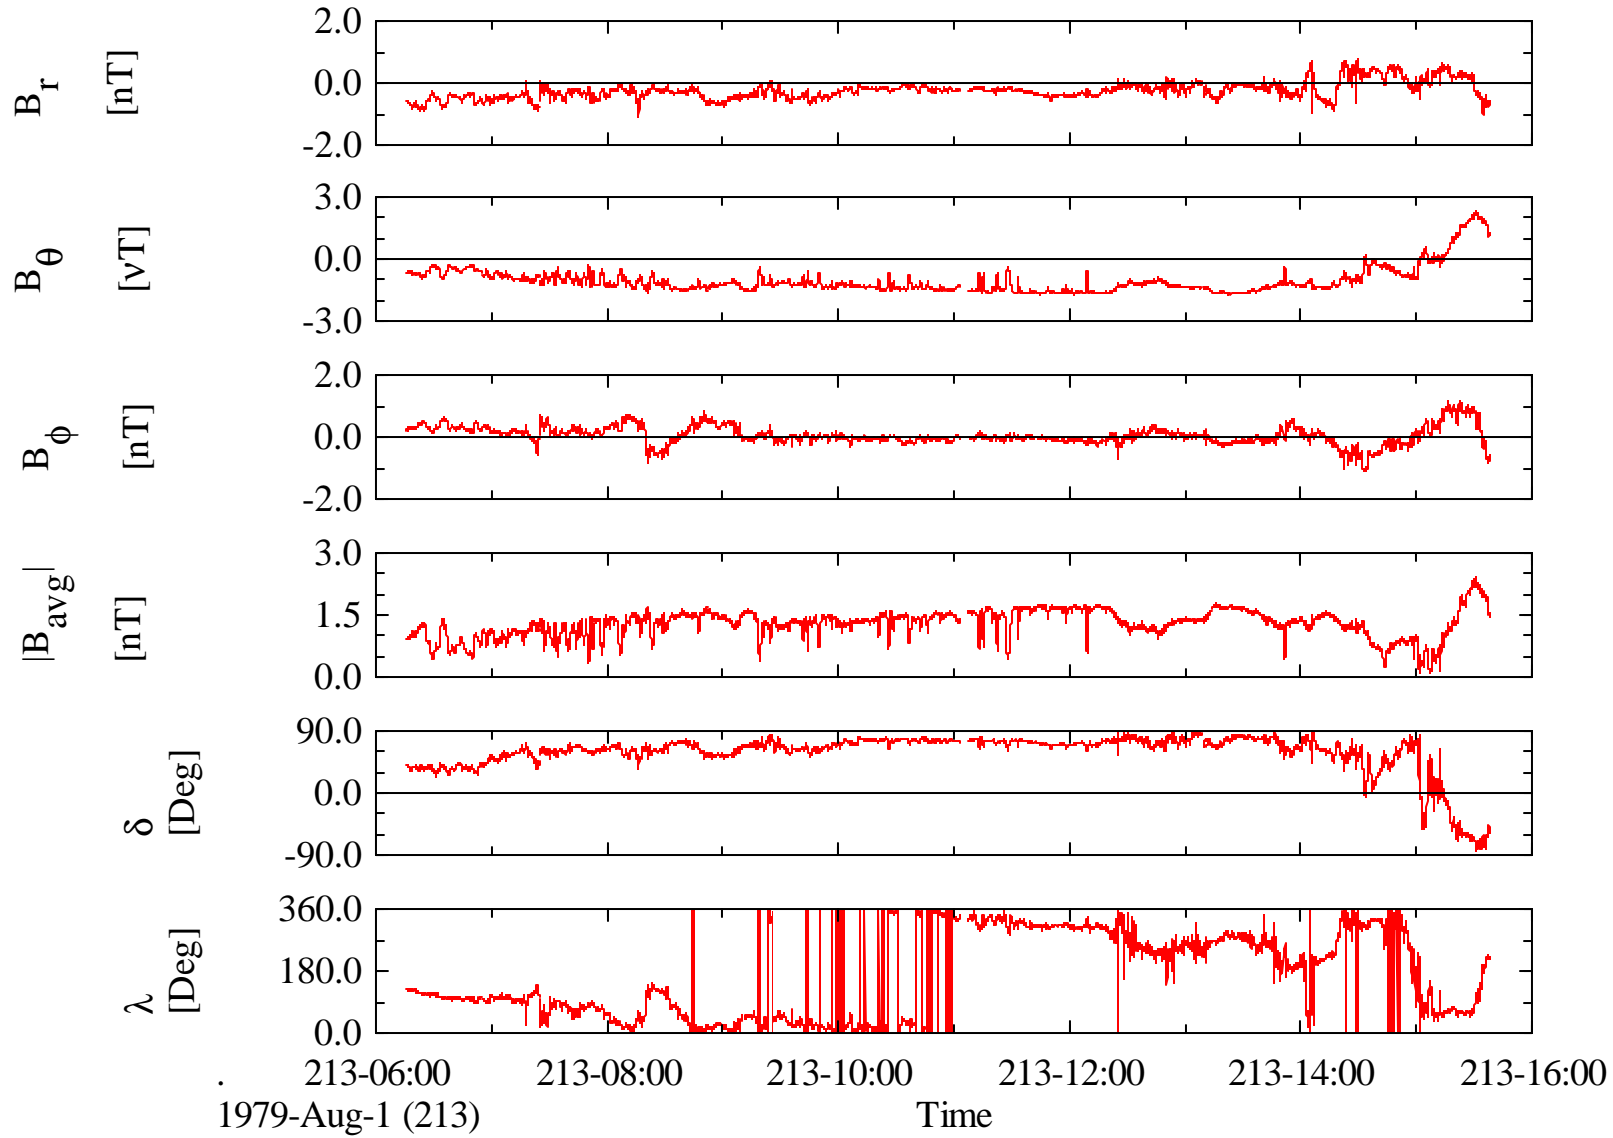

Voyager 2 MAG 1.92 Sec Magnetic Field at Jupiter in System III (III)