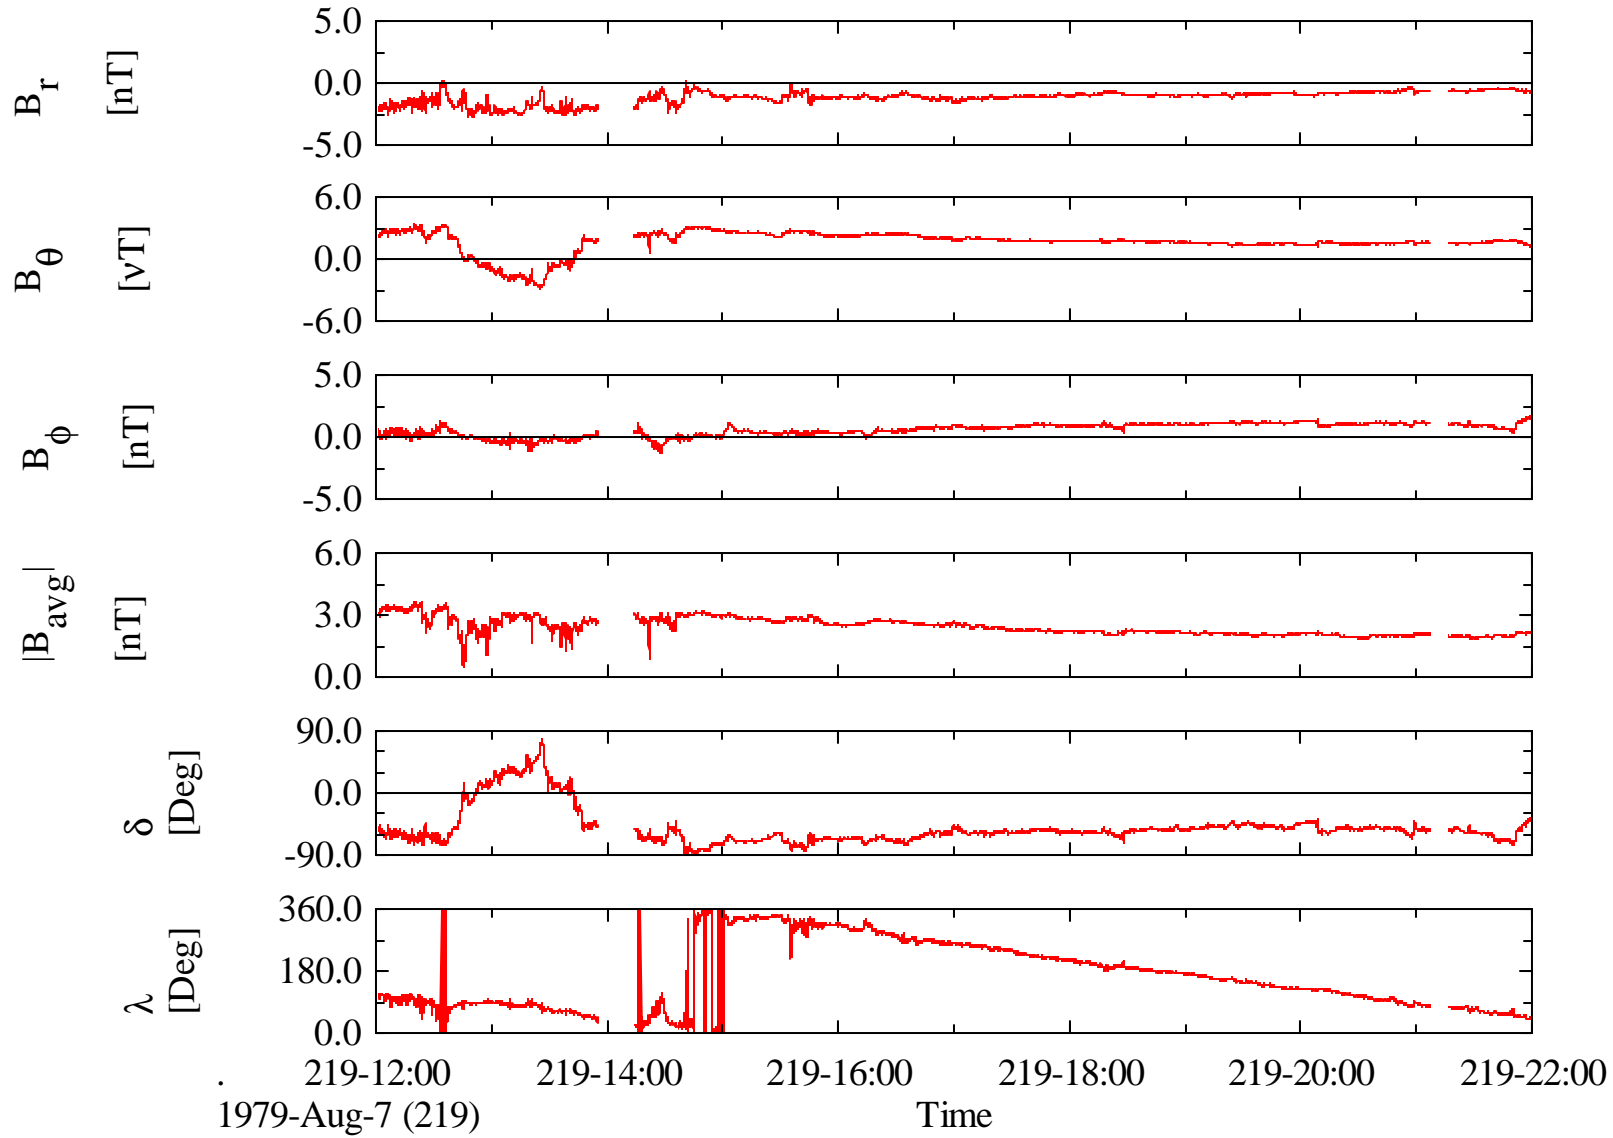

Voyager 2 MAG 1.92 Sec Magnetic Field at Jupiter in System III (III)