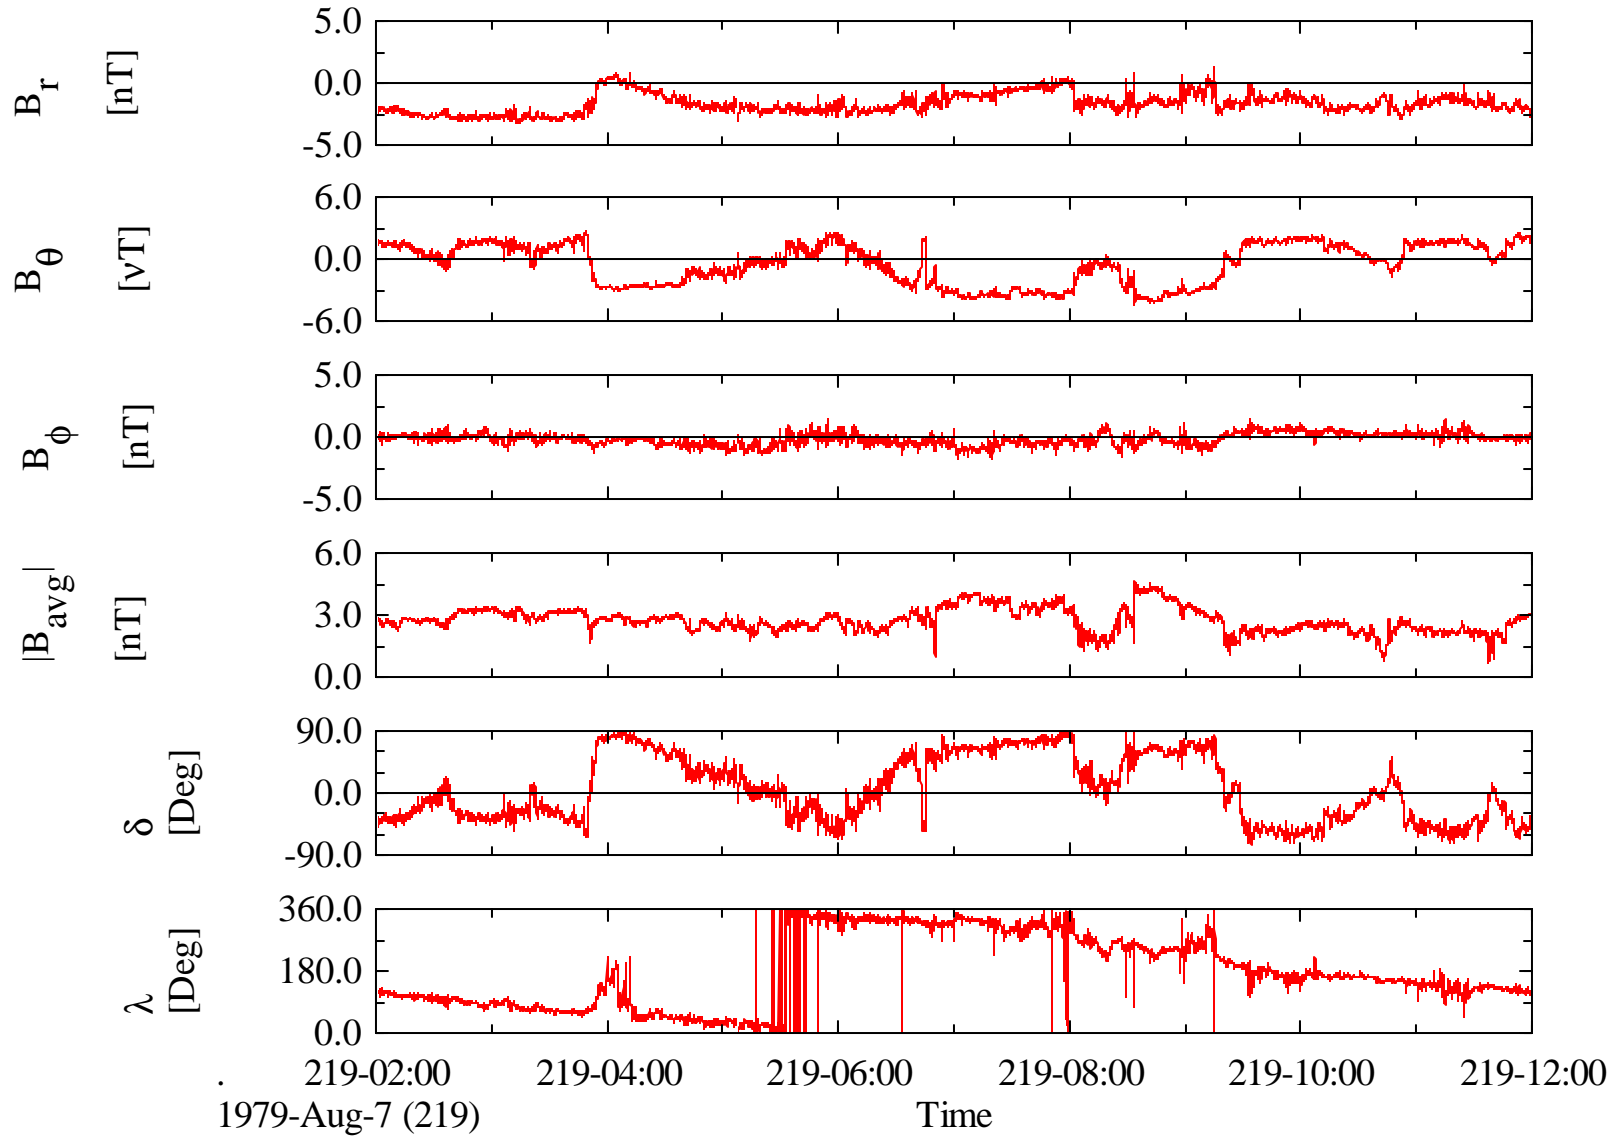

Voyager 2 MAG 1.92 Sec Magnetic Field at Jupiter in System III (III)