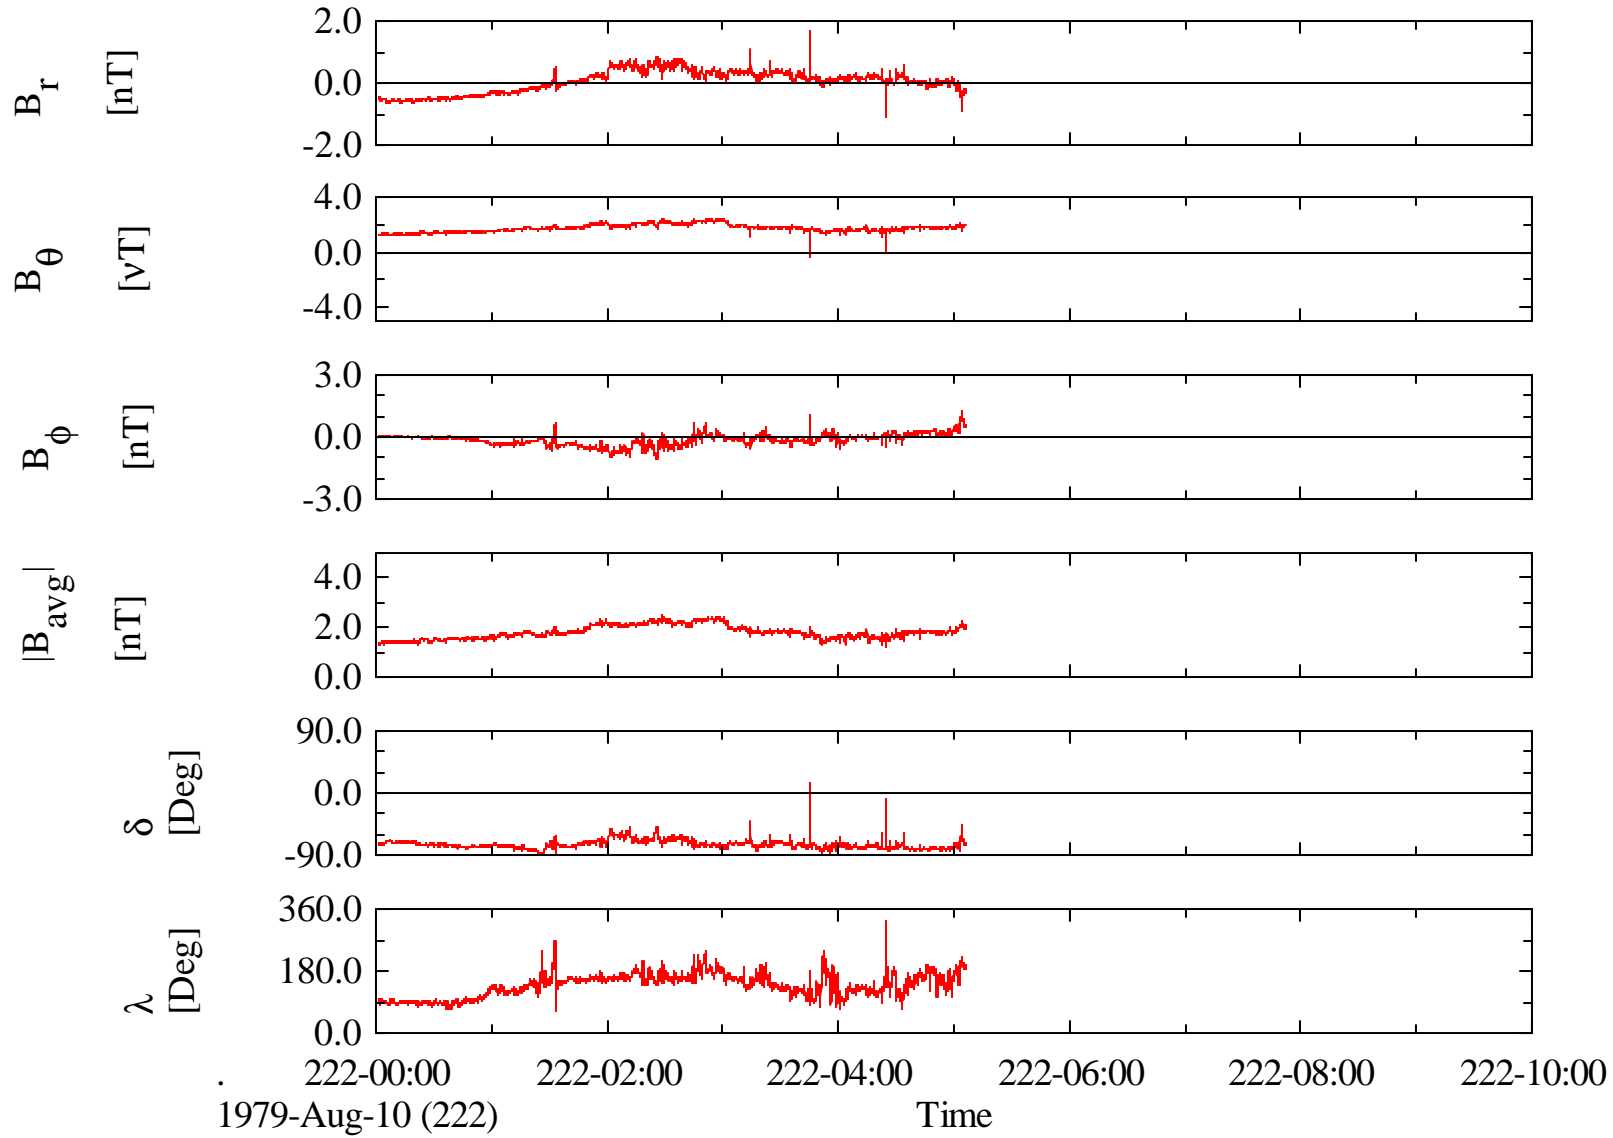

Voyager 2 MAG 1.92 Sec Magnetic Field at Jupiter in System III (III)