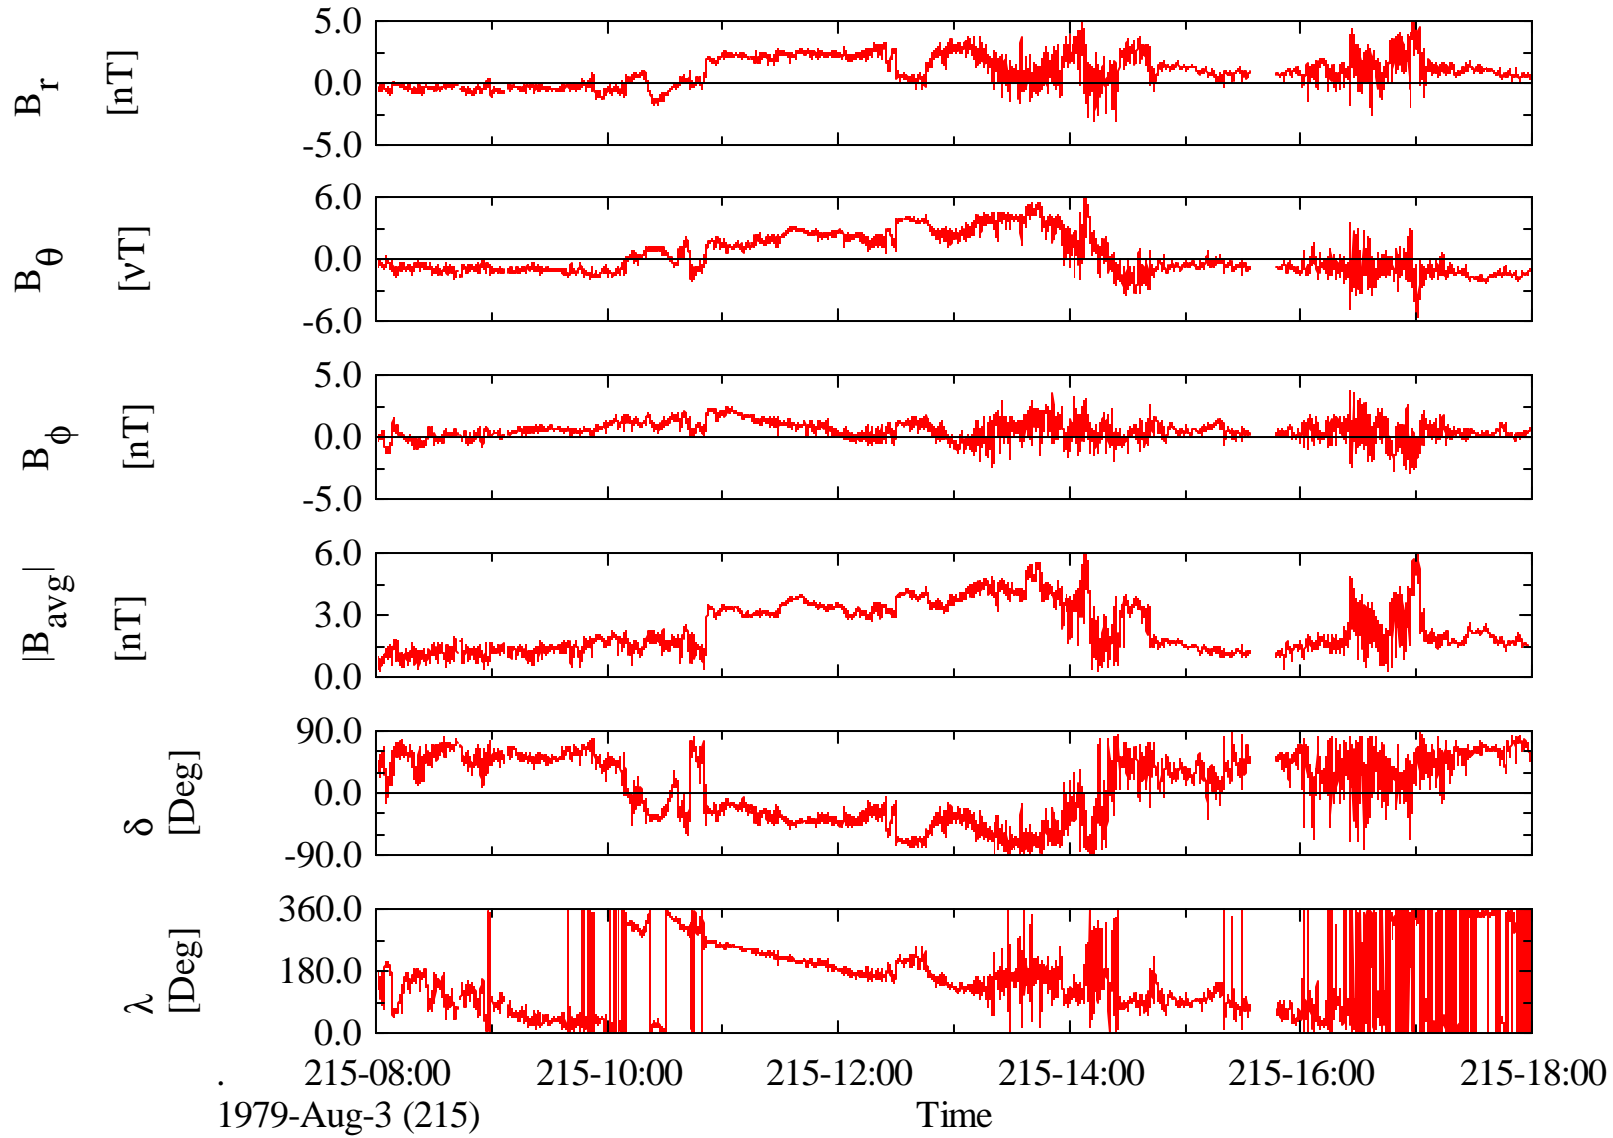

Voyager 2 MAG 1.92 Sec Magnetic Field at Jupiter in System III (III)