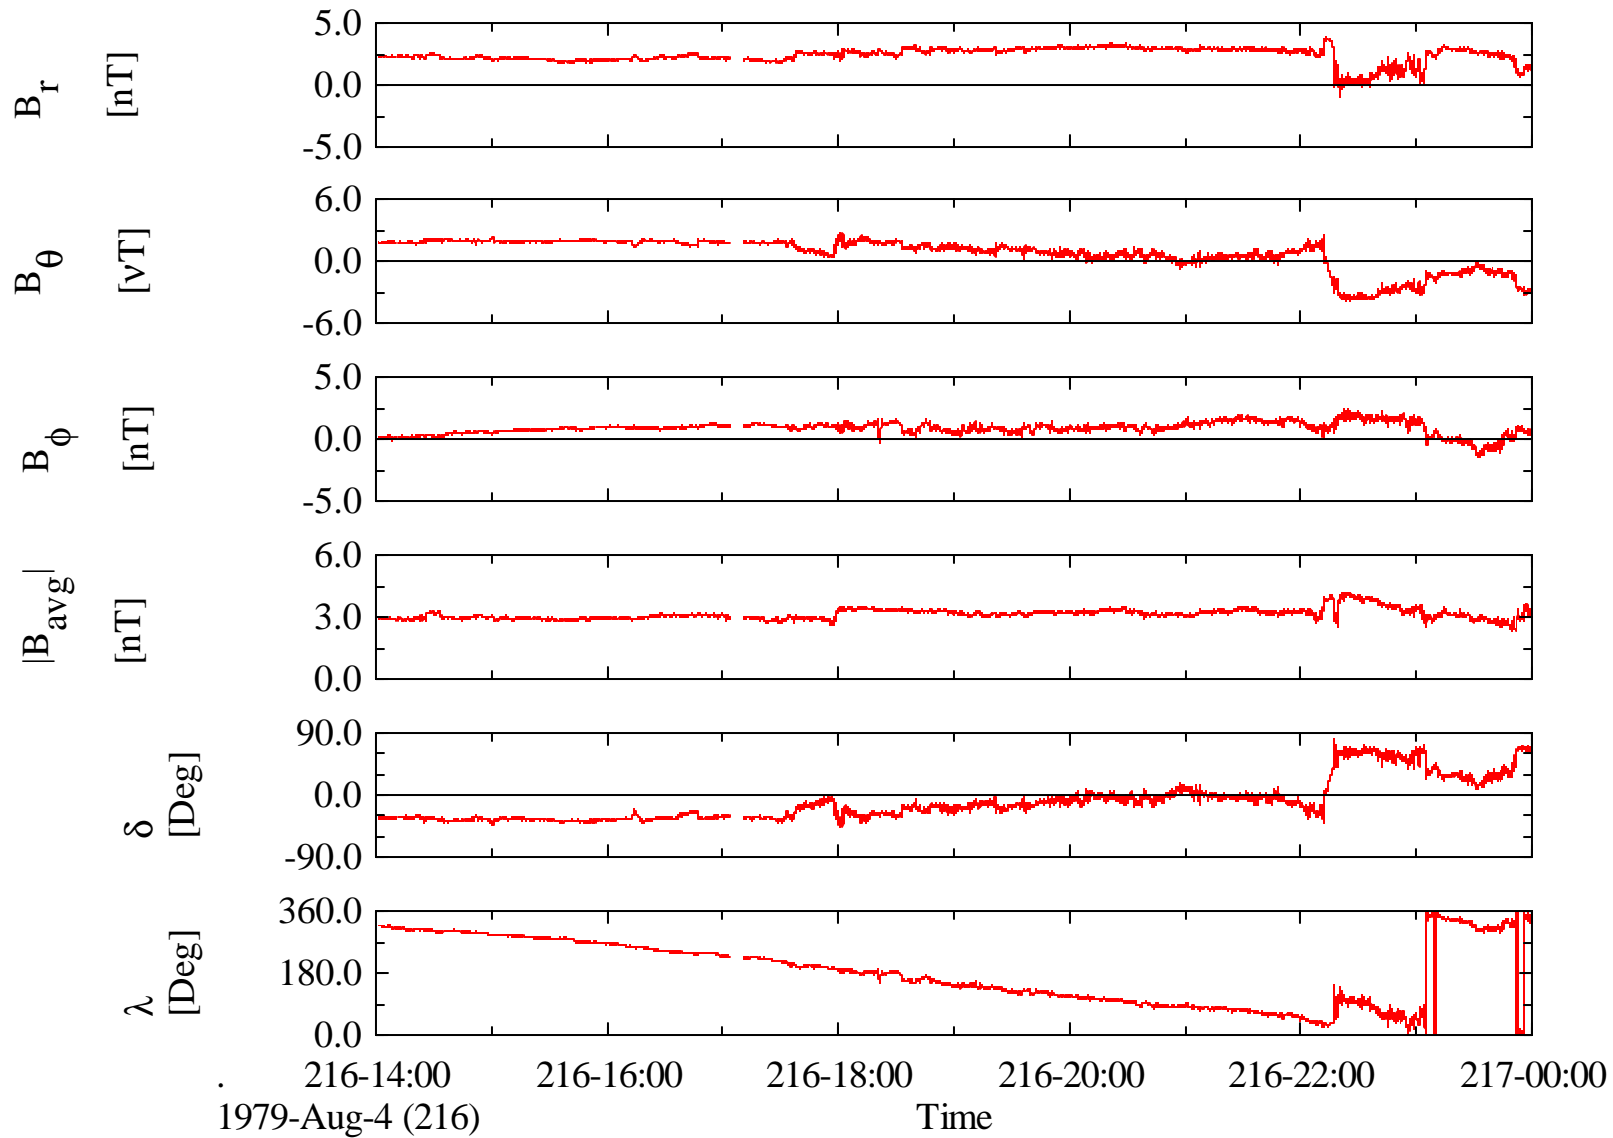

Voyager 2 MAG 1.92 Sec Magnetic Field at Jupiter in System III (III)