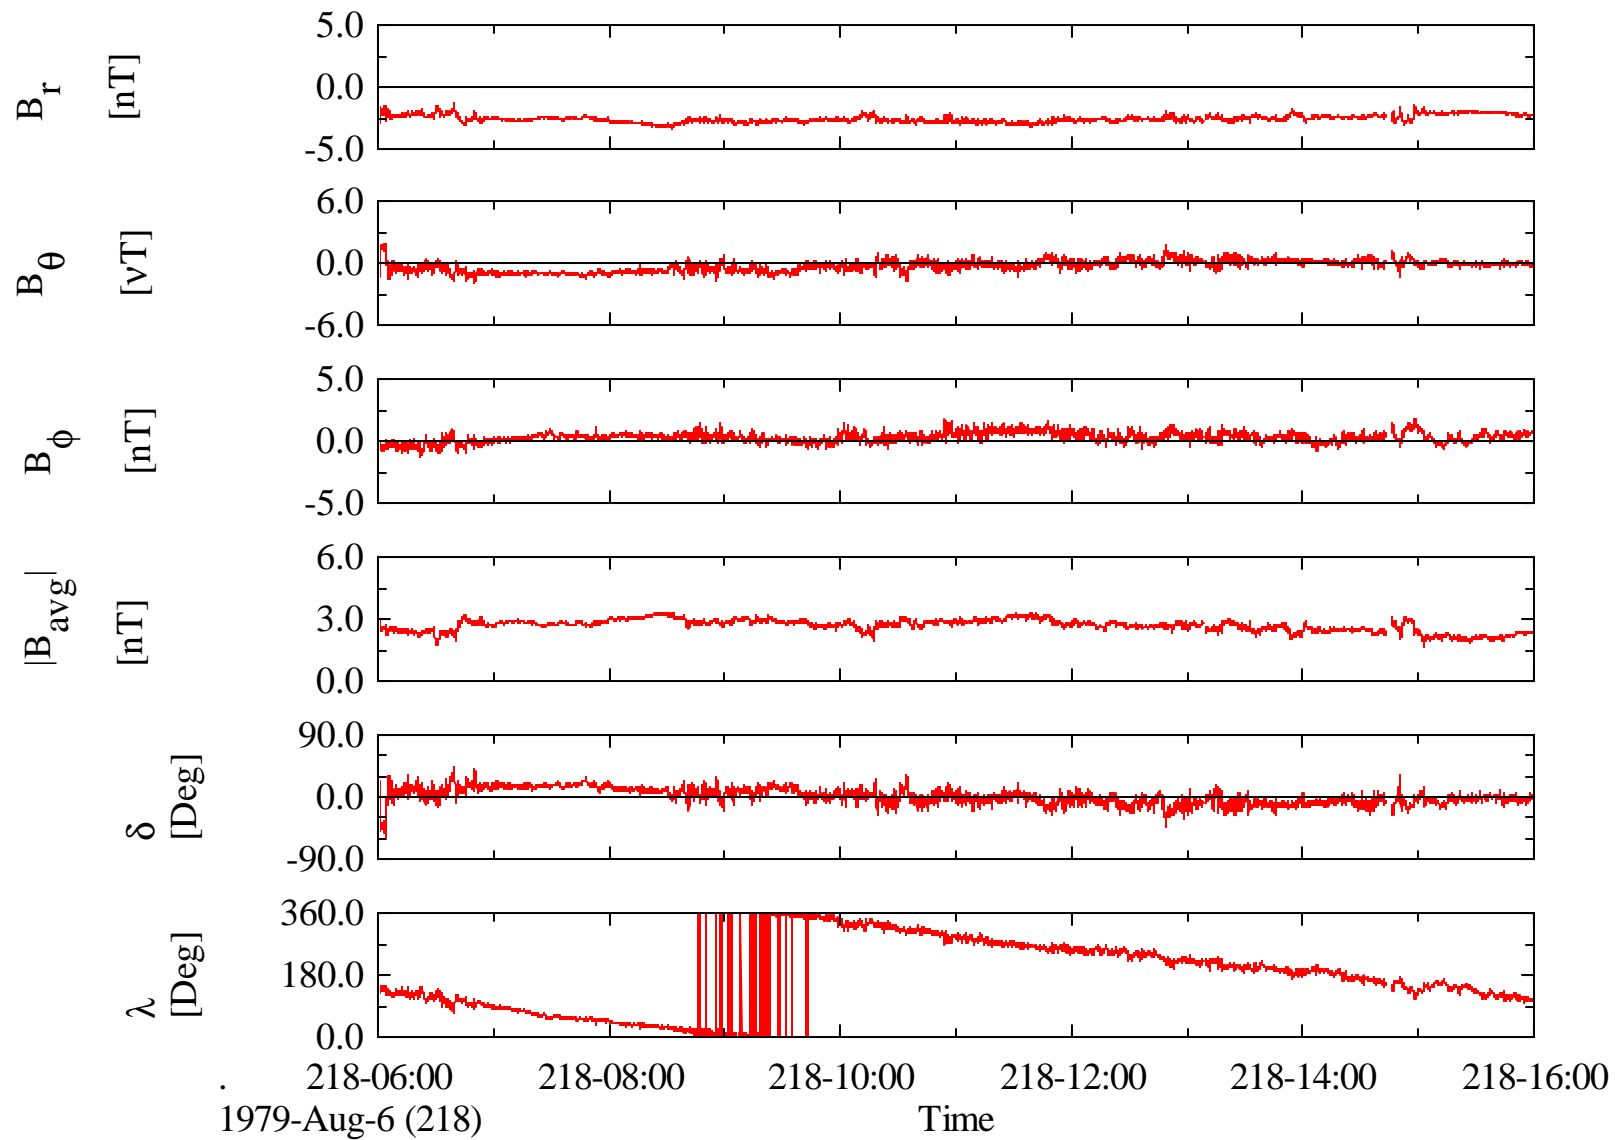

Voyager 2 MAG 1.92 Sec Magnetic Field at Jupiter in System III (III)