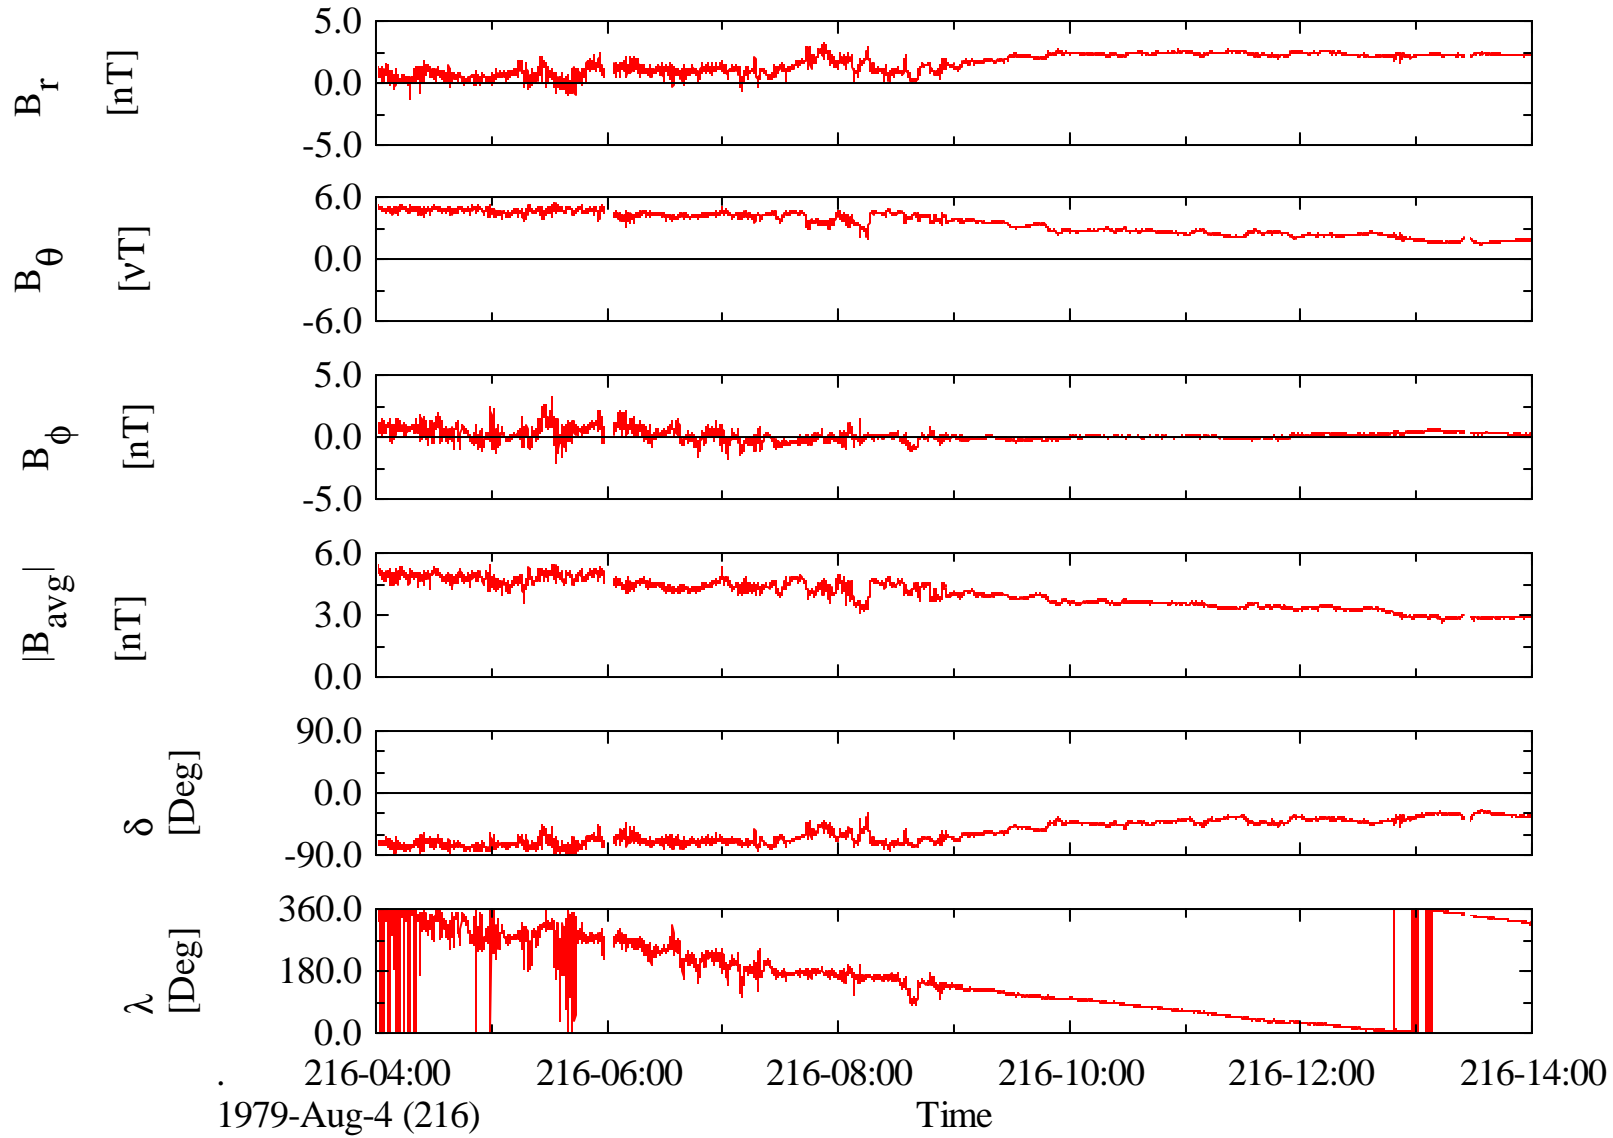

Voyager 2 MAG 1.92 Sec Magnetic Field at Jupiter in System III (III)