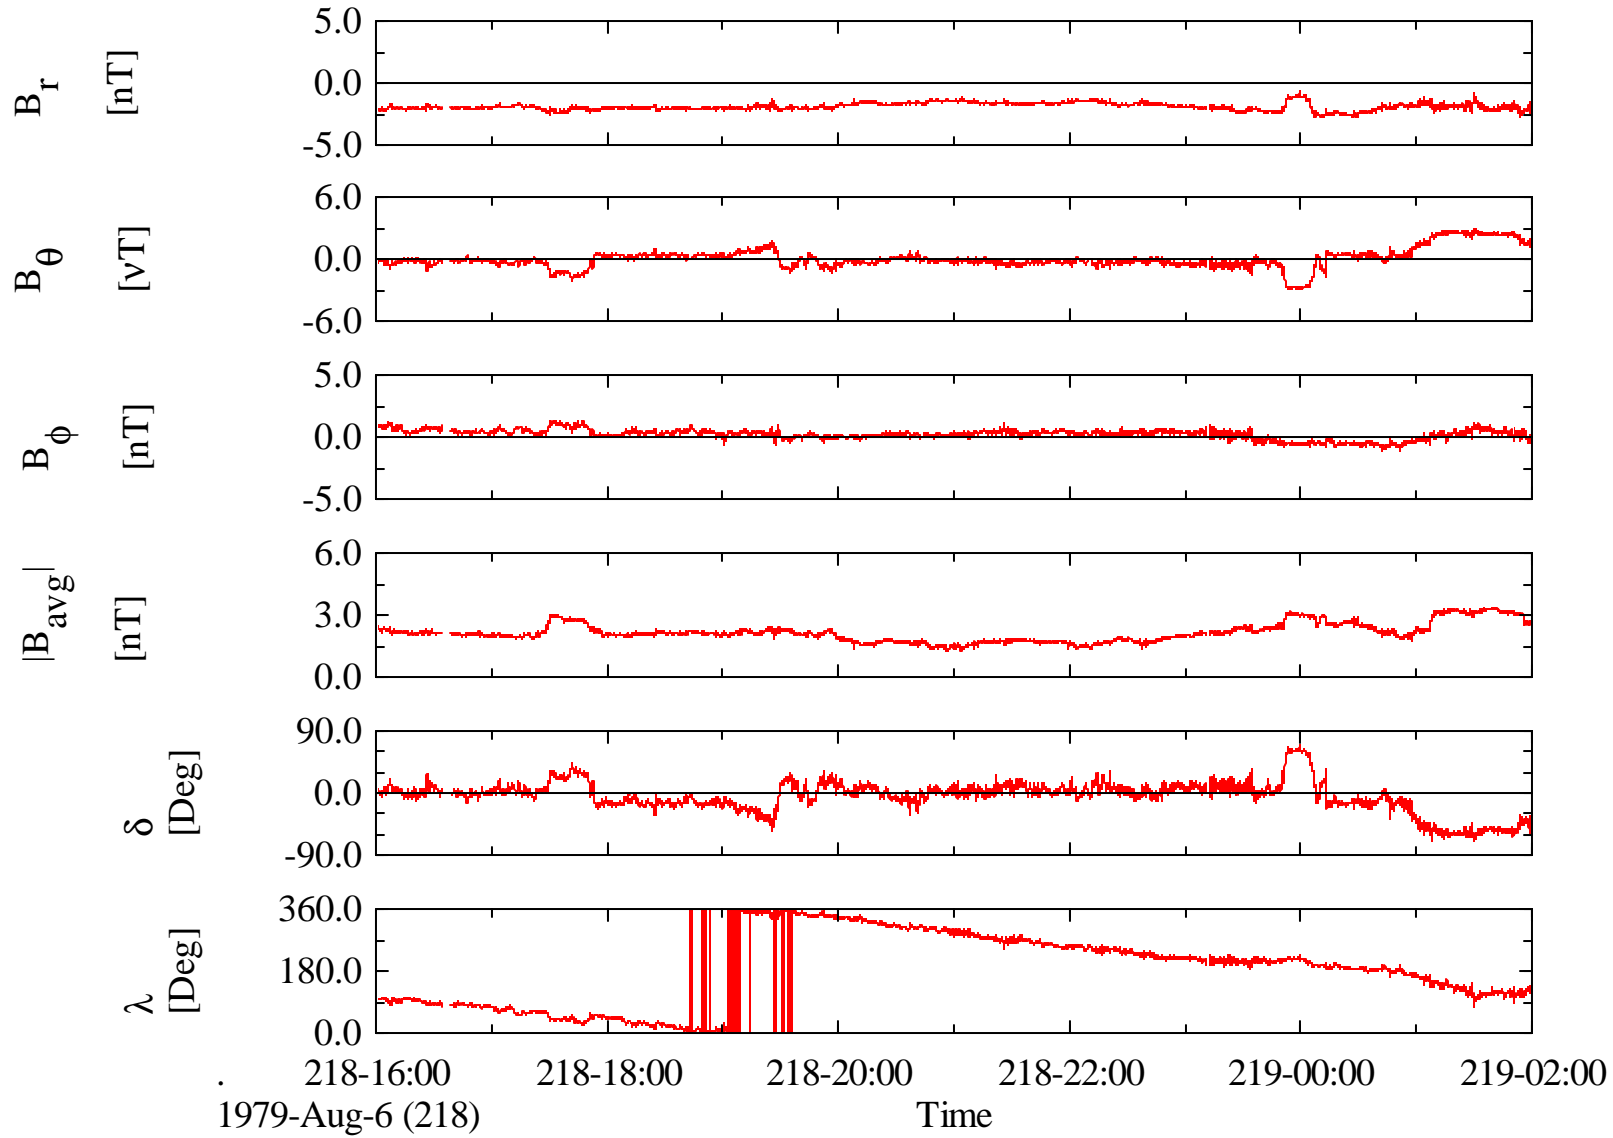

Voyager 2 MAG 1.92 Sec Magnetic Field at Jupiter in System III (III)