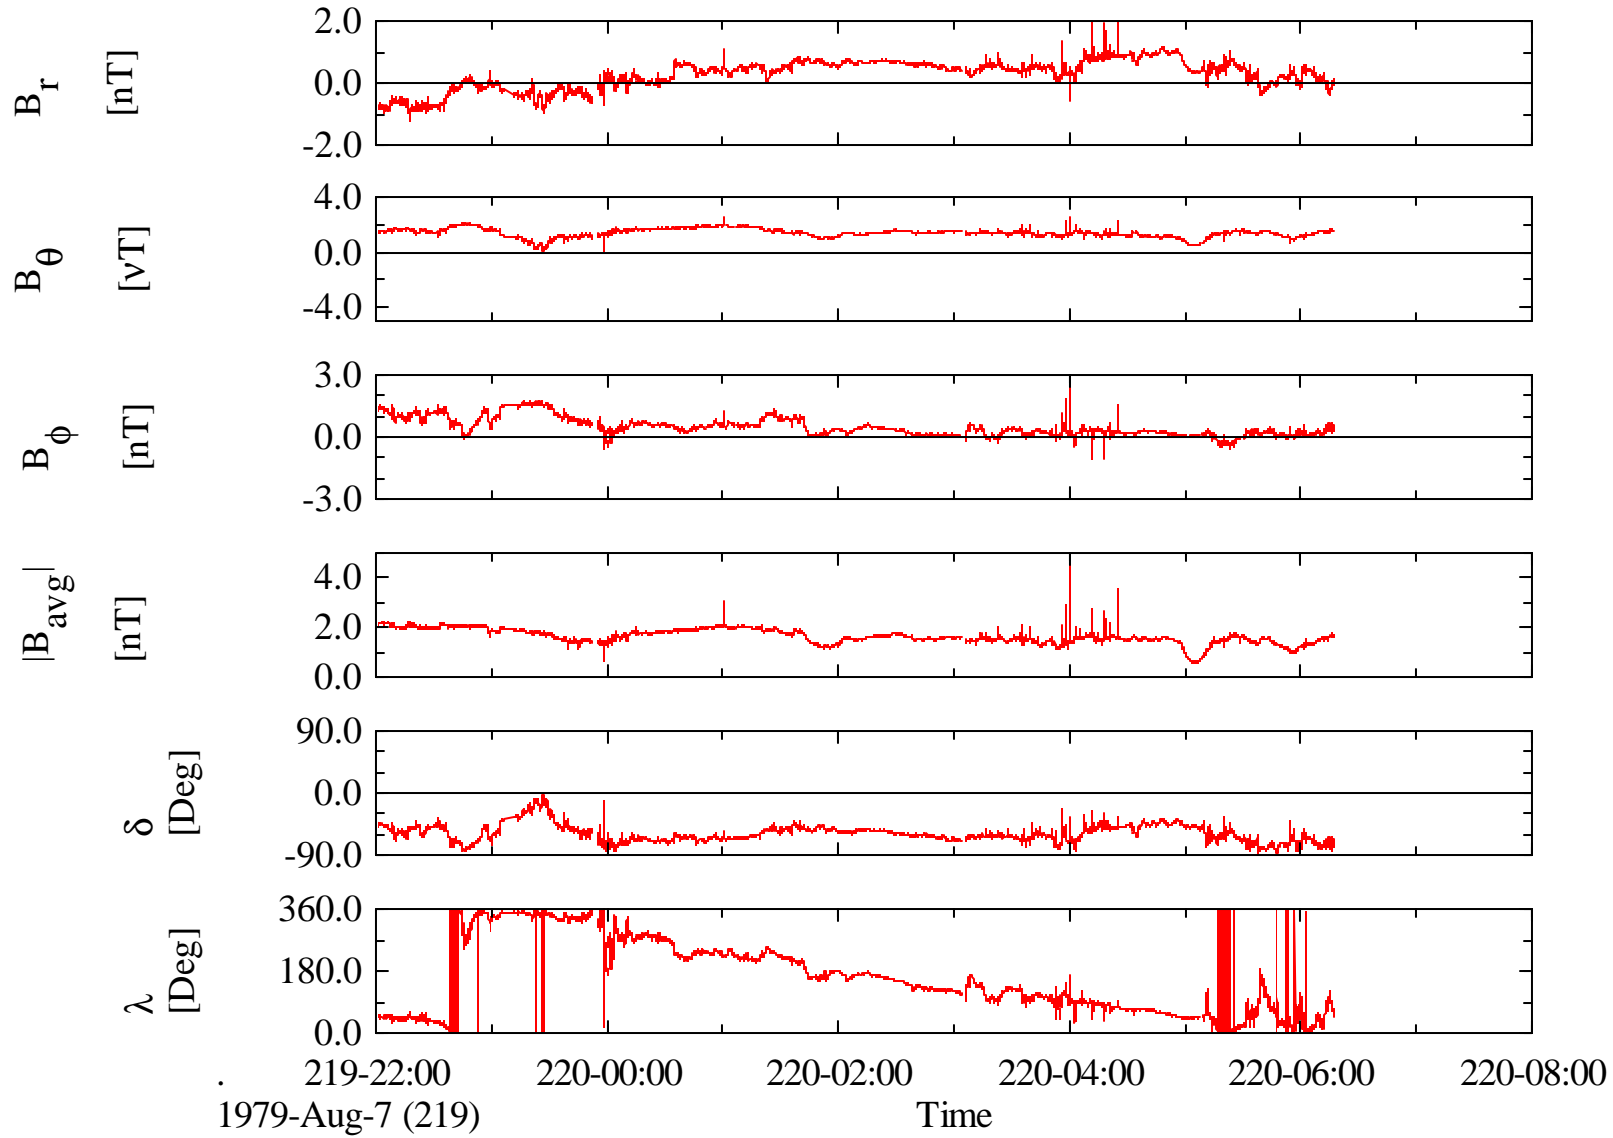

Voyager 2 MAG 1.92 Sec Magnetic Field at Jupiter in System III (III)