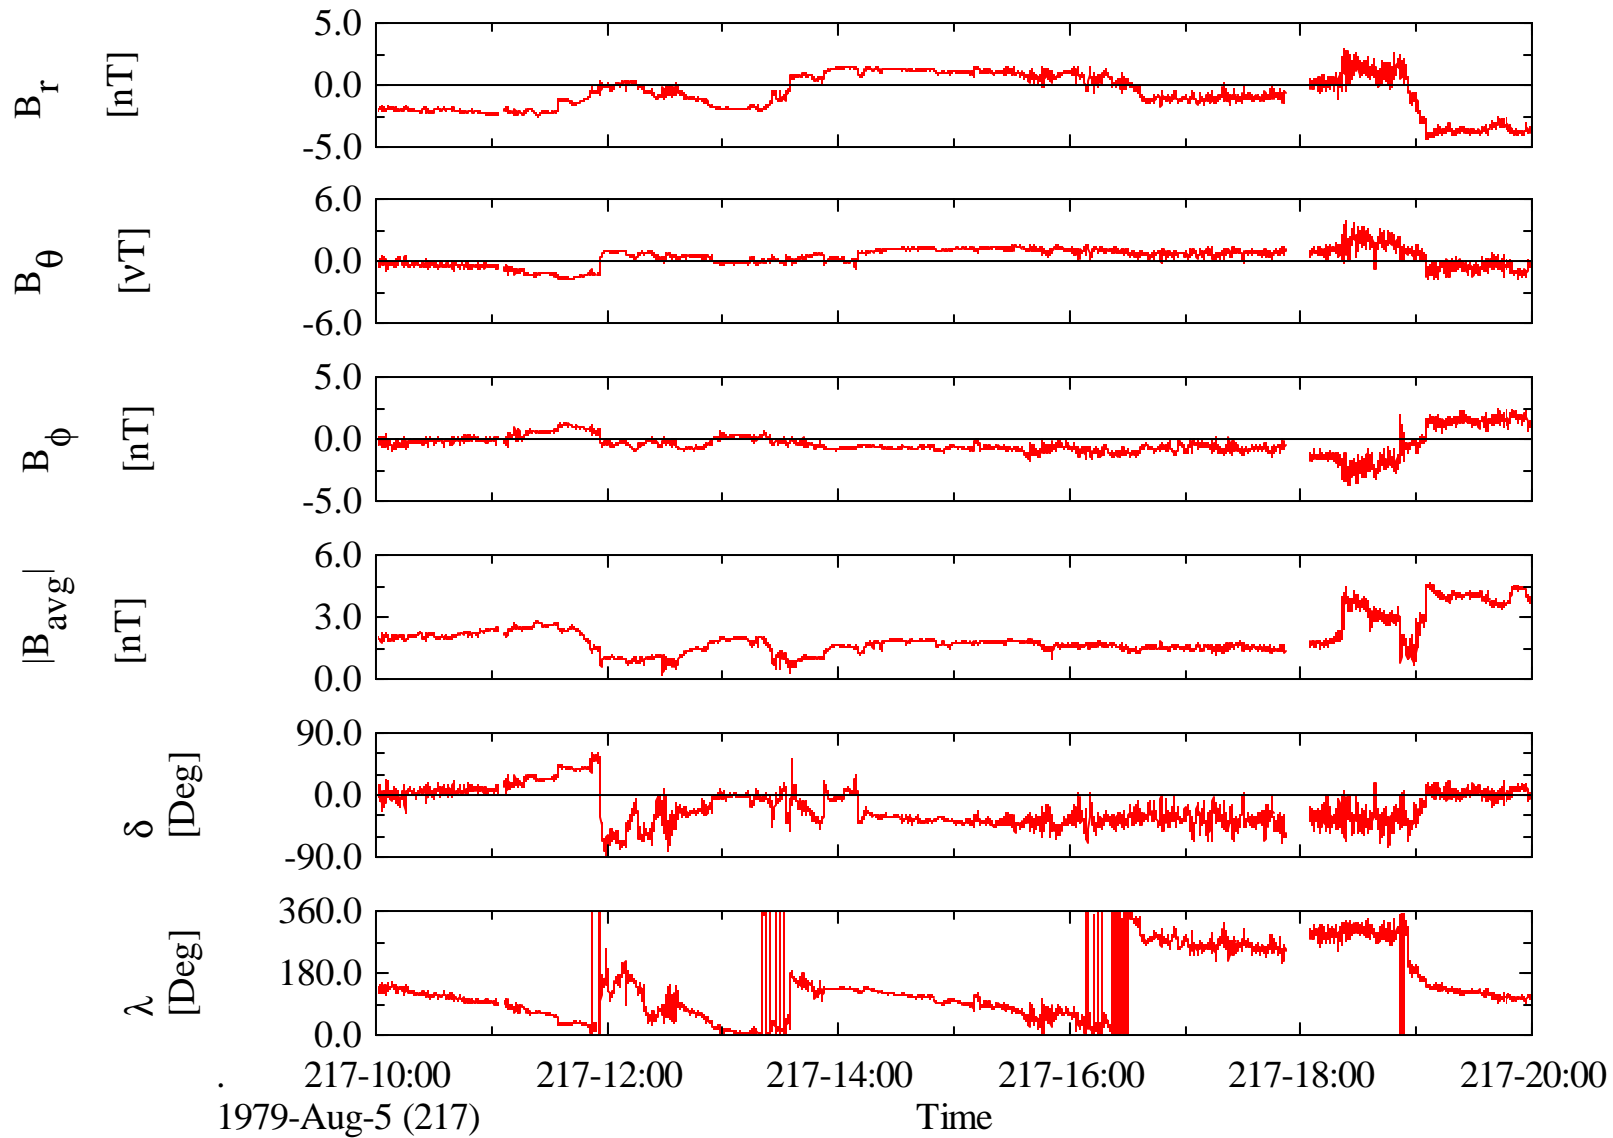

Voyager 2 MAG 1.92 Sec Magnetic Field at Jupiter in System III (III)