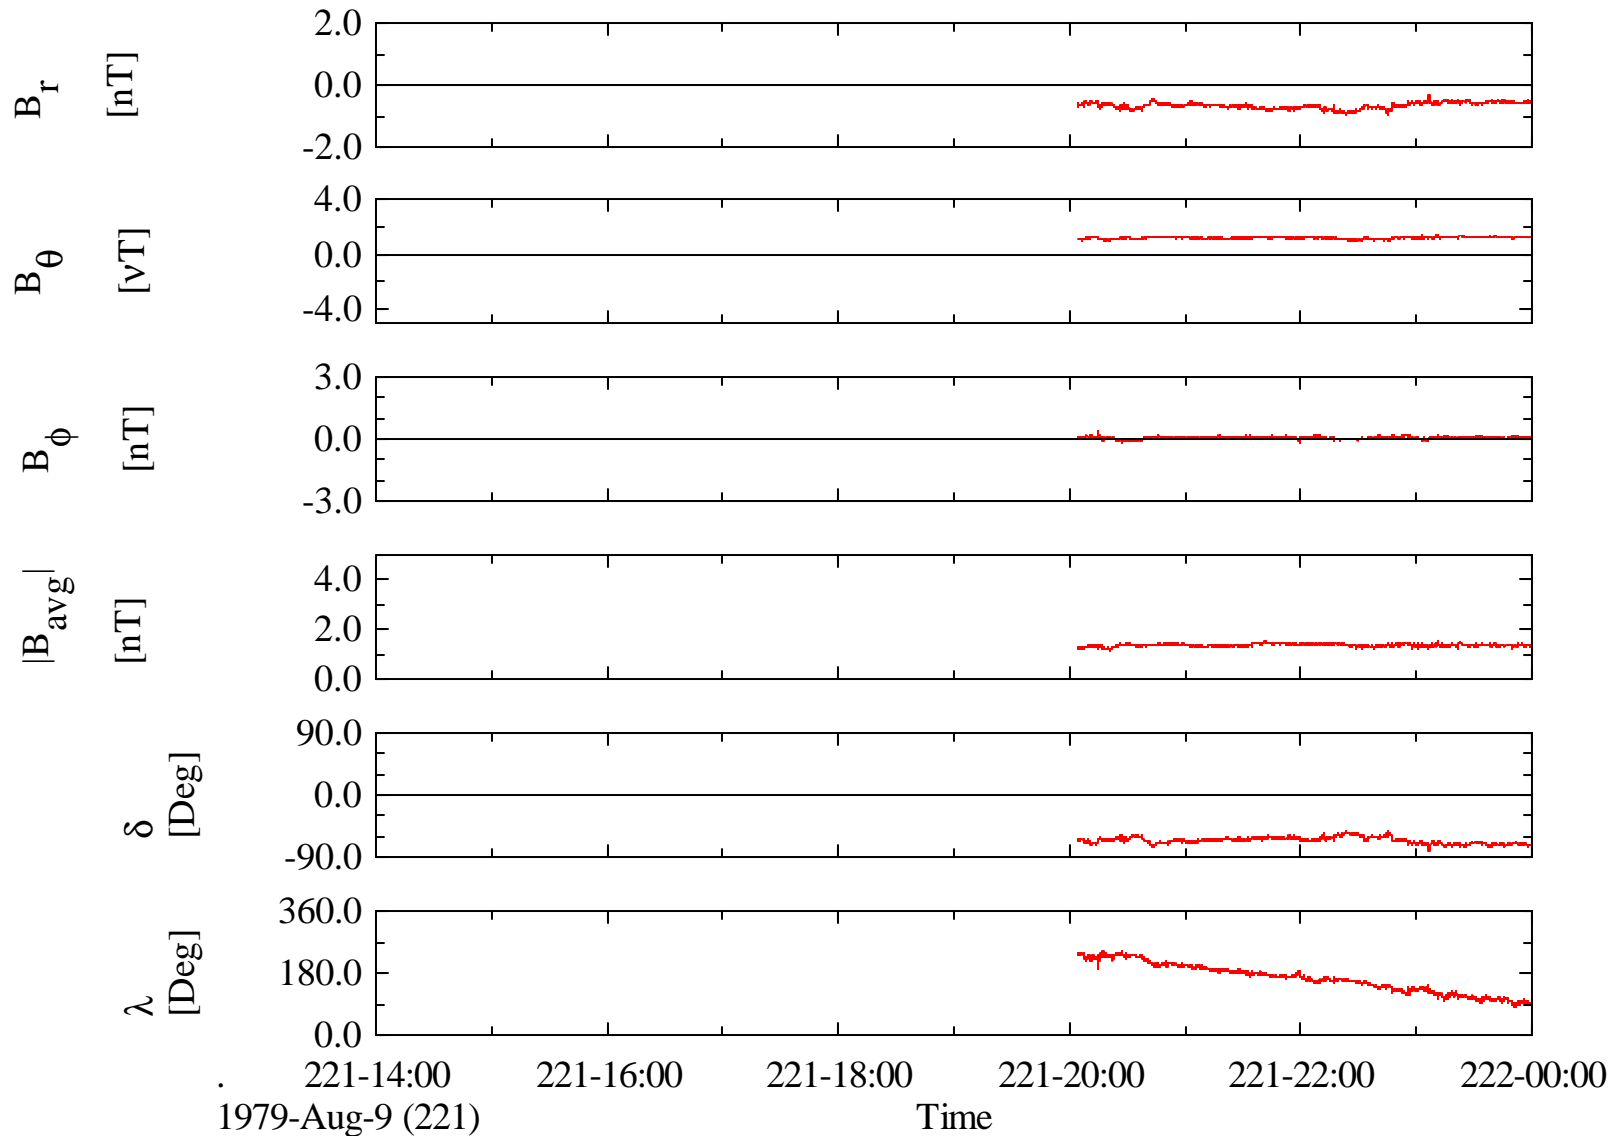

Voyager 2 MAG 1.92 Sec Magnetic Field at Jupiter in System III (III)