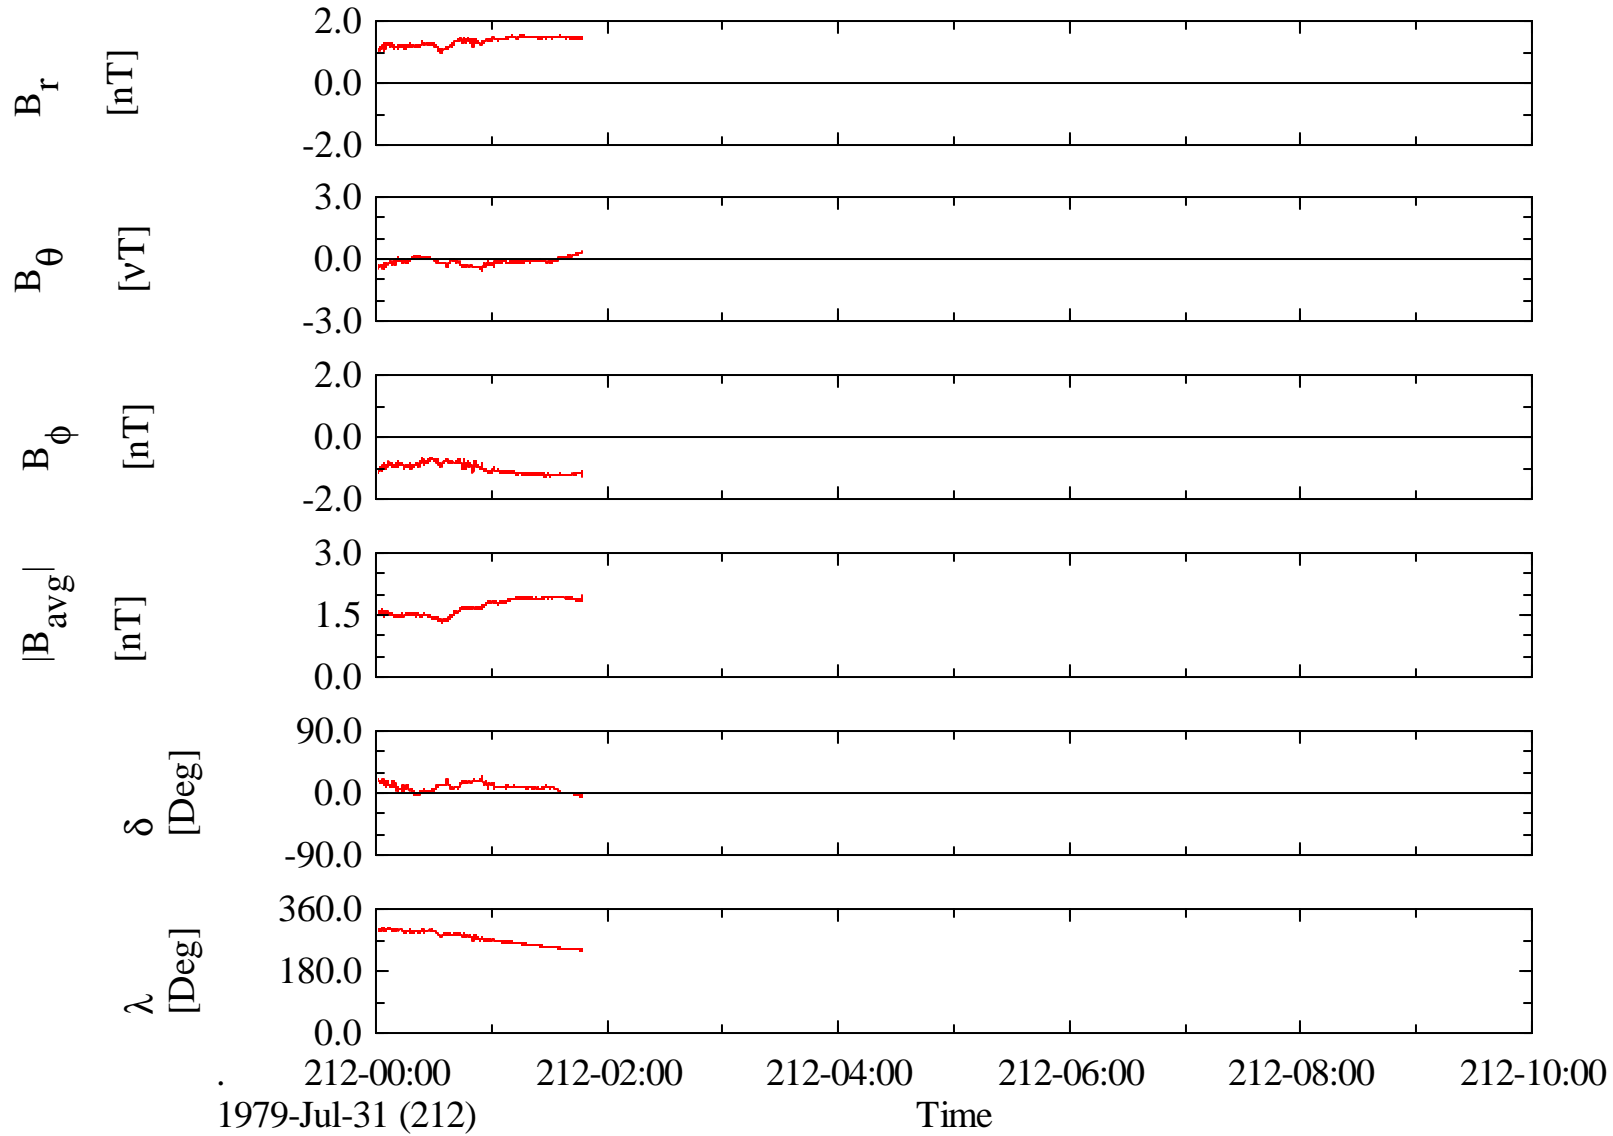

# Voyager 2 MAG 1.92 Sec Magnetic Field at Jupiter in System III (III)