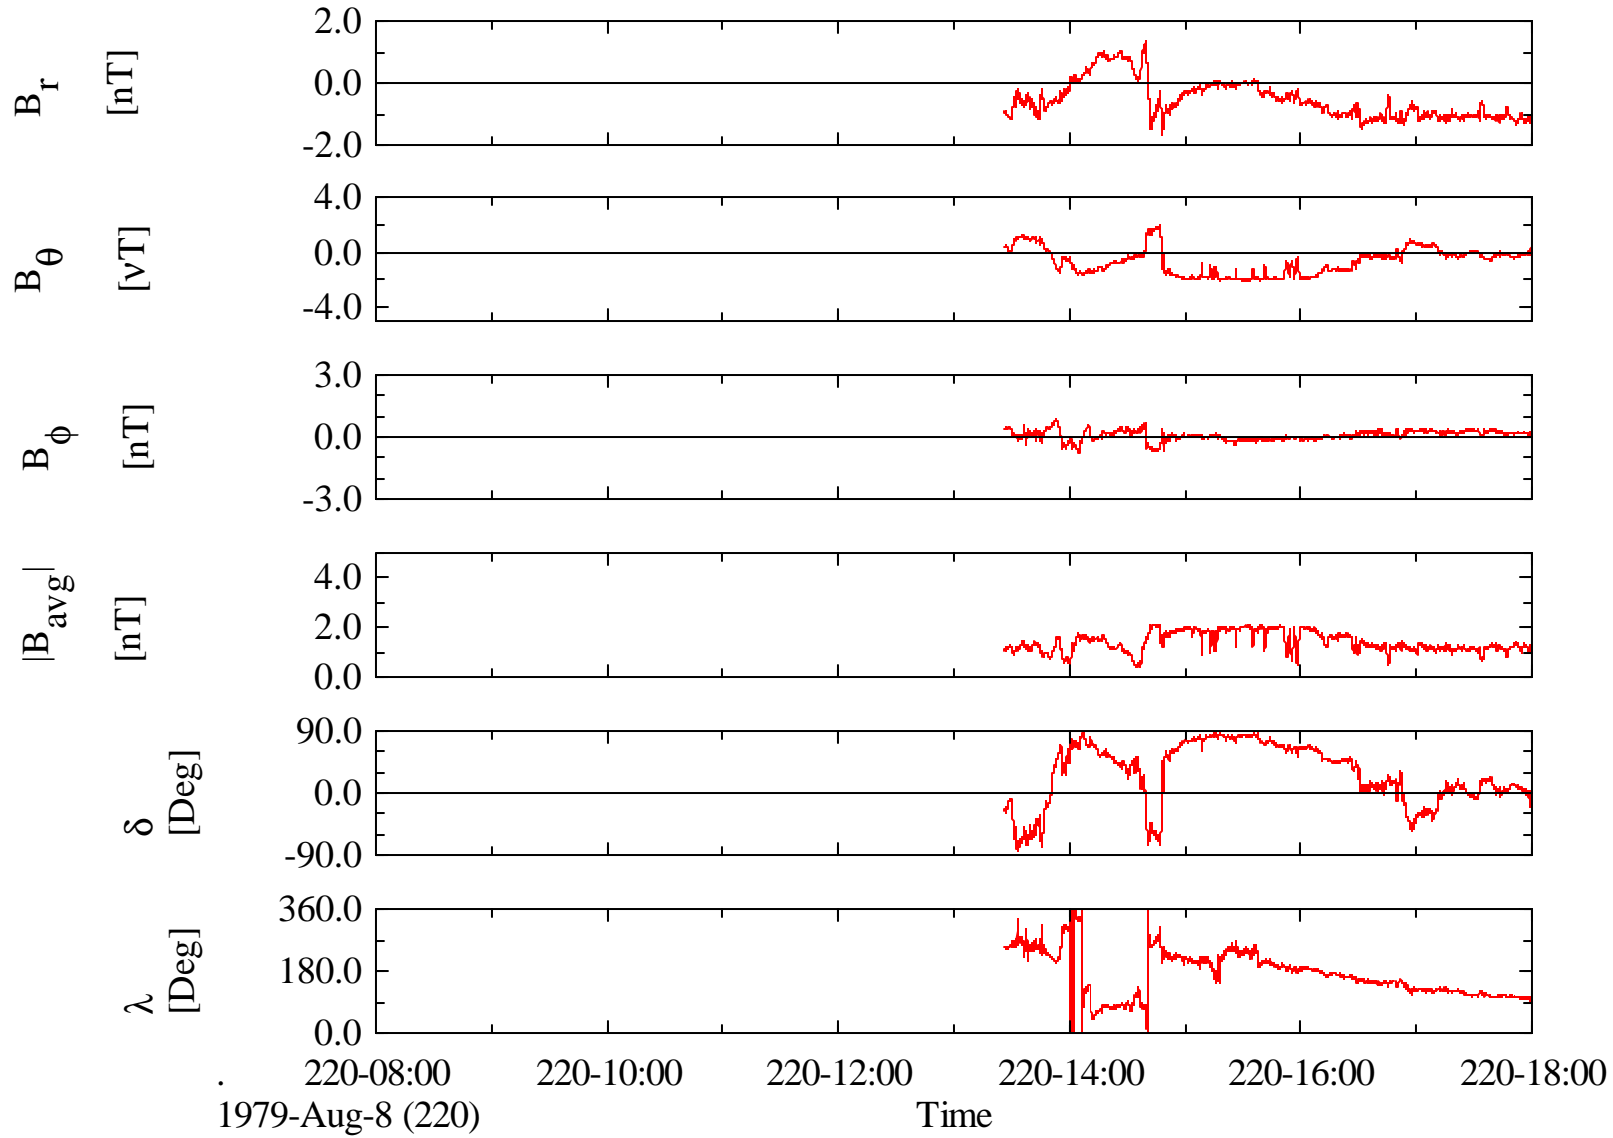

Voyager 2 MAG 1.92 Sec Magnetic Field at Jupiter in System III (III)