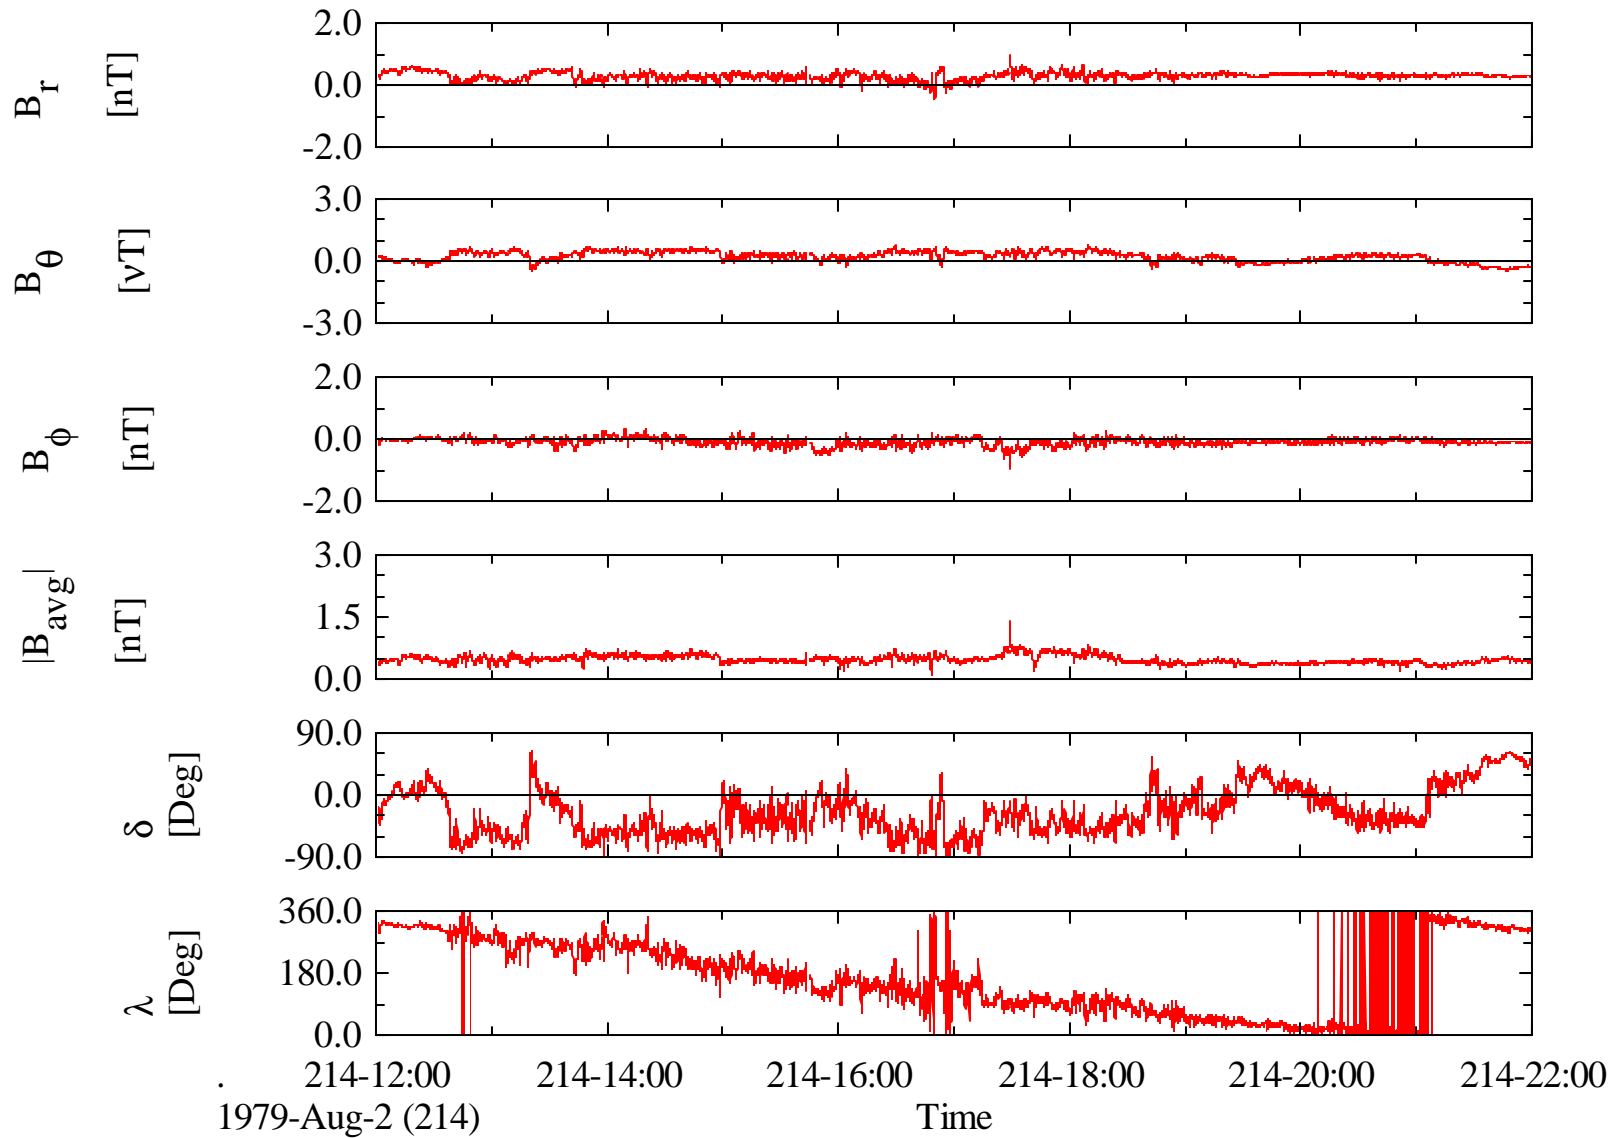

Voyager 2 MAG 1.92 Sec Magnetic Field at Jupiter in System III (III)