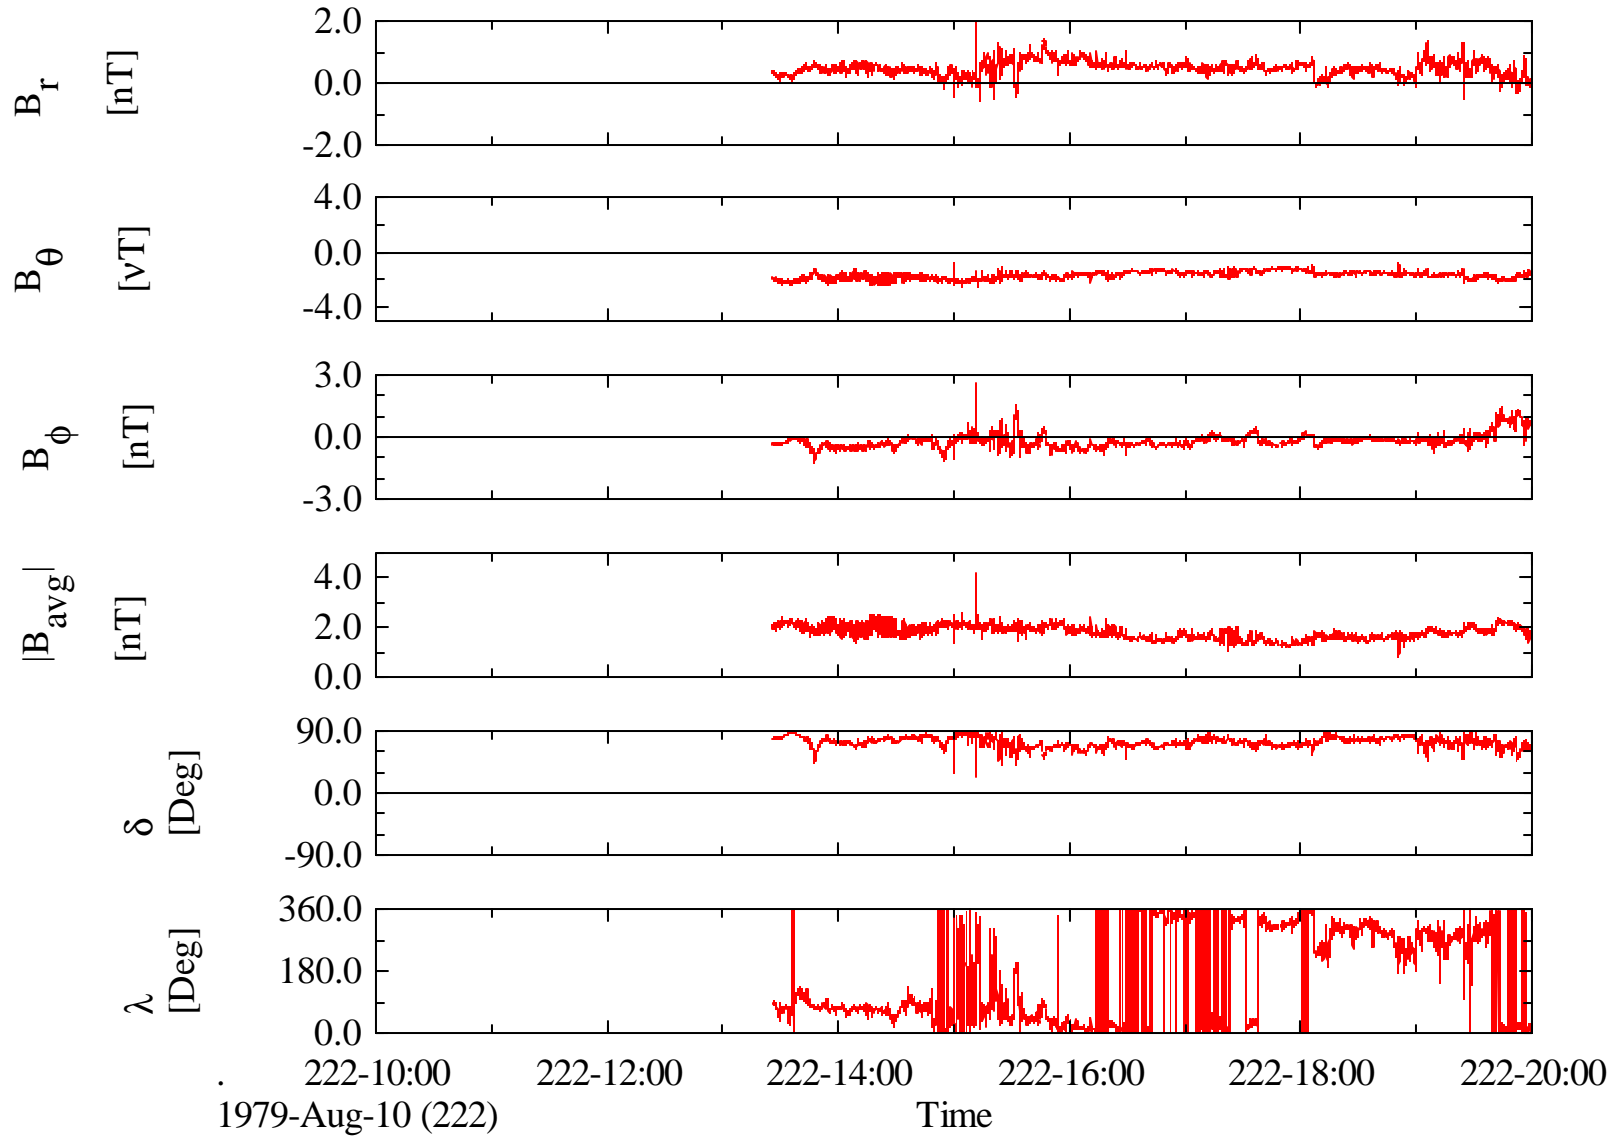

Voyager 2 MAG 1.92 Sec Magnetic Field at Jupiter in System III (III)