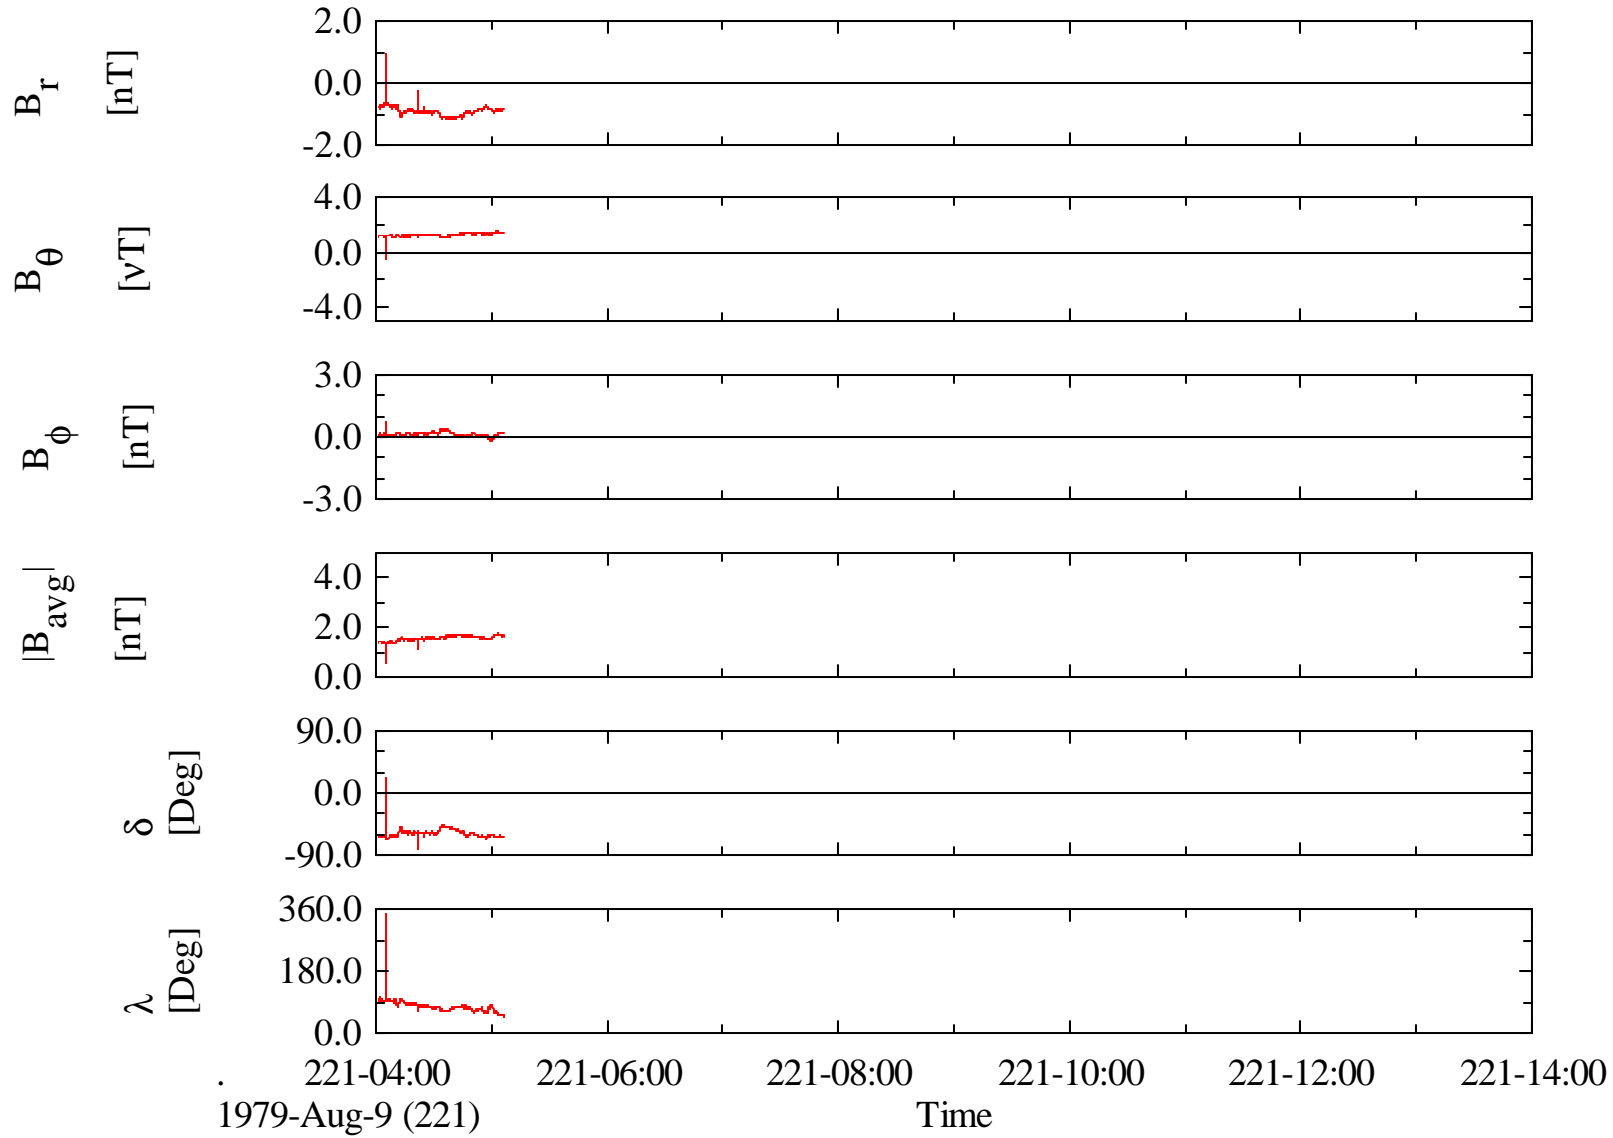

Voyager 2 MAG 1.92 Sec Magnetic Field at Jupiter in System III (III)