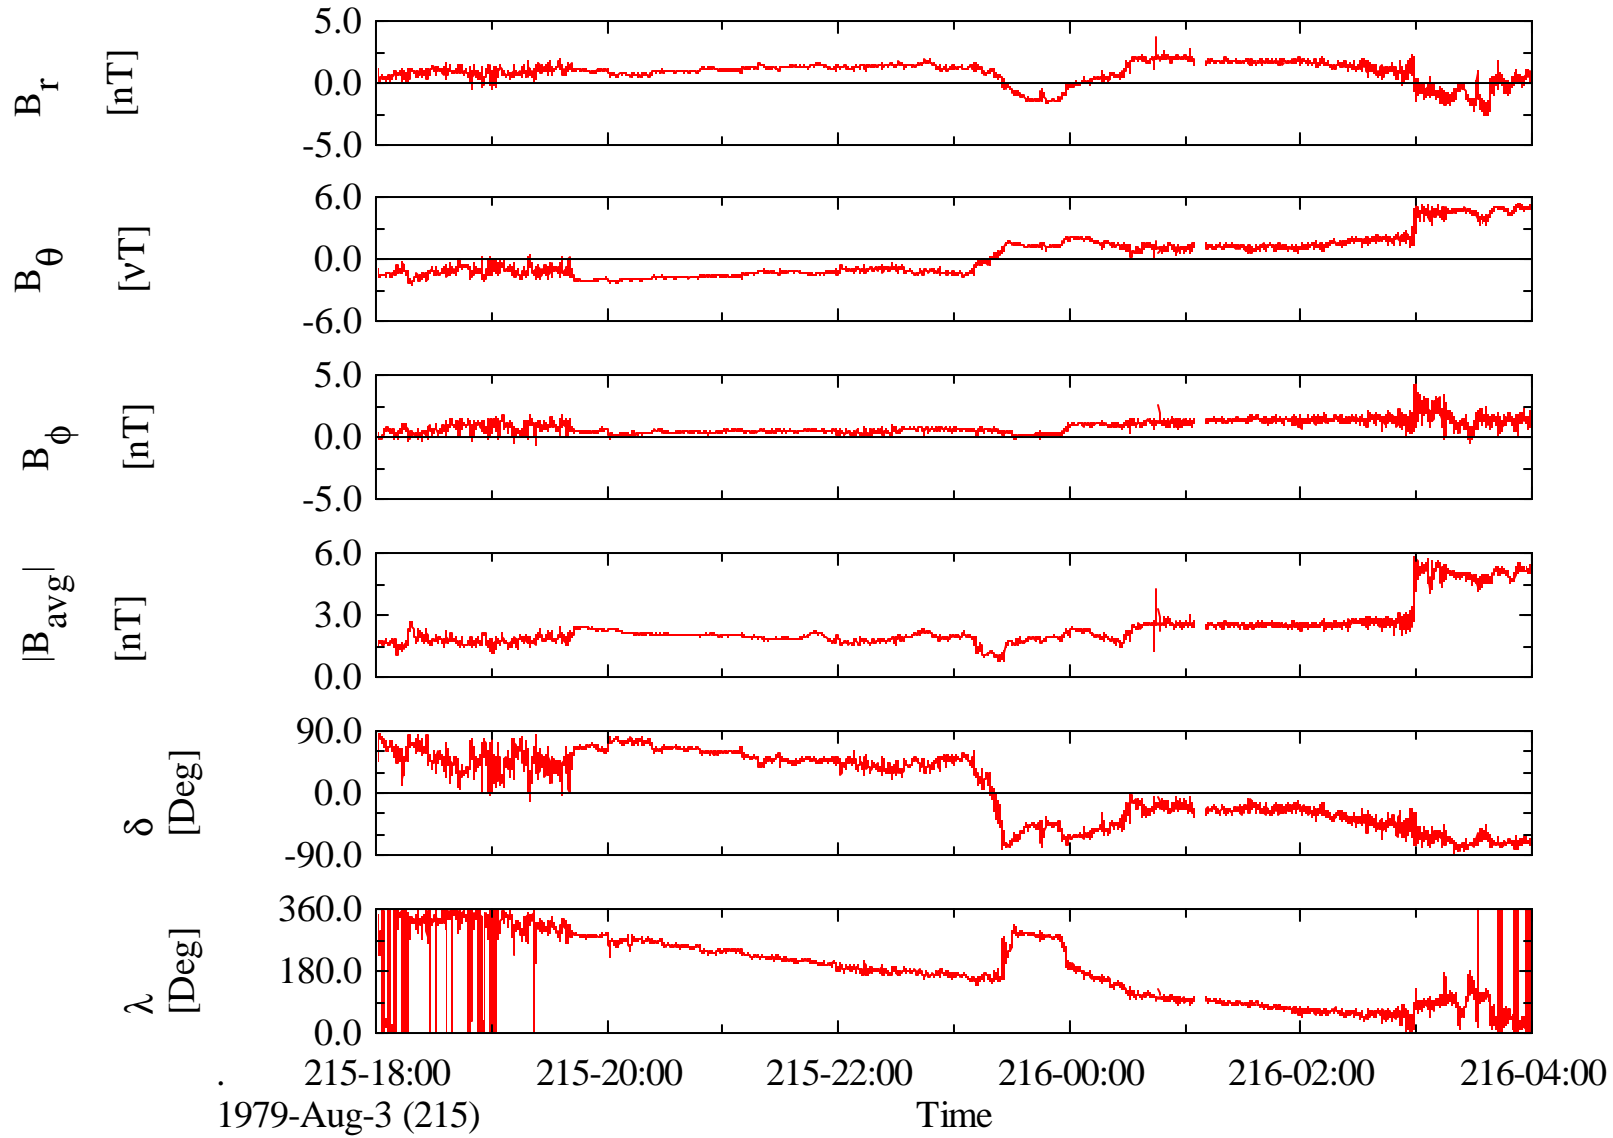

Voyager 2 MAG 1.92 Sec Magnetic Field at Jupiter in System III (III)