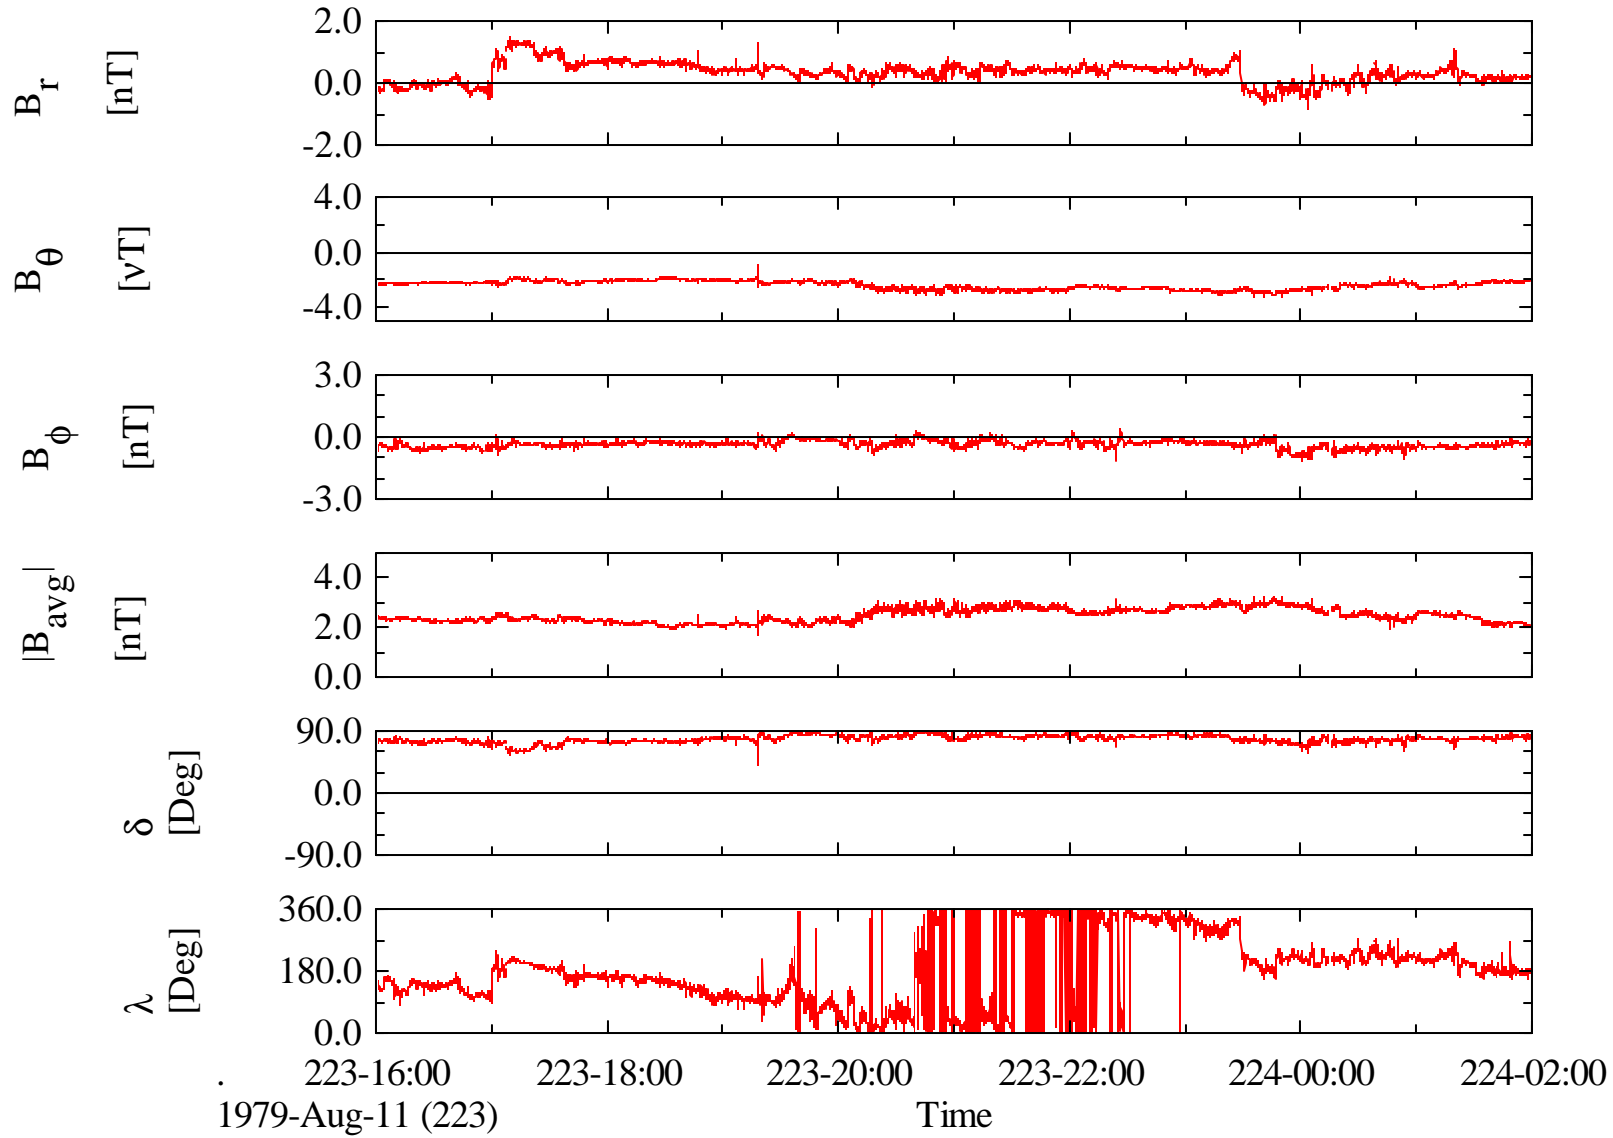

Voyager 2 MAG 1.92 Sec Magnetic Field at Jupiter in System III (III)