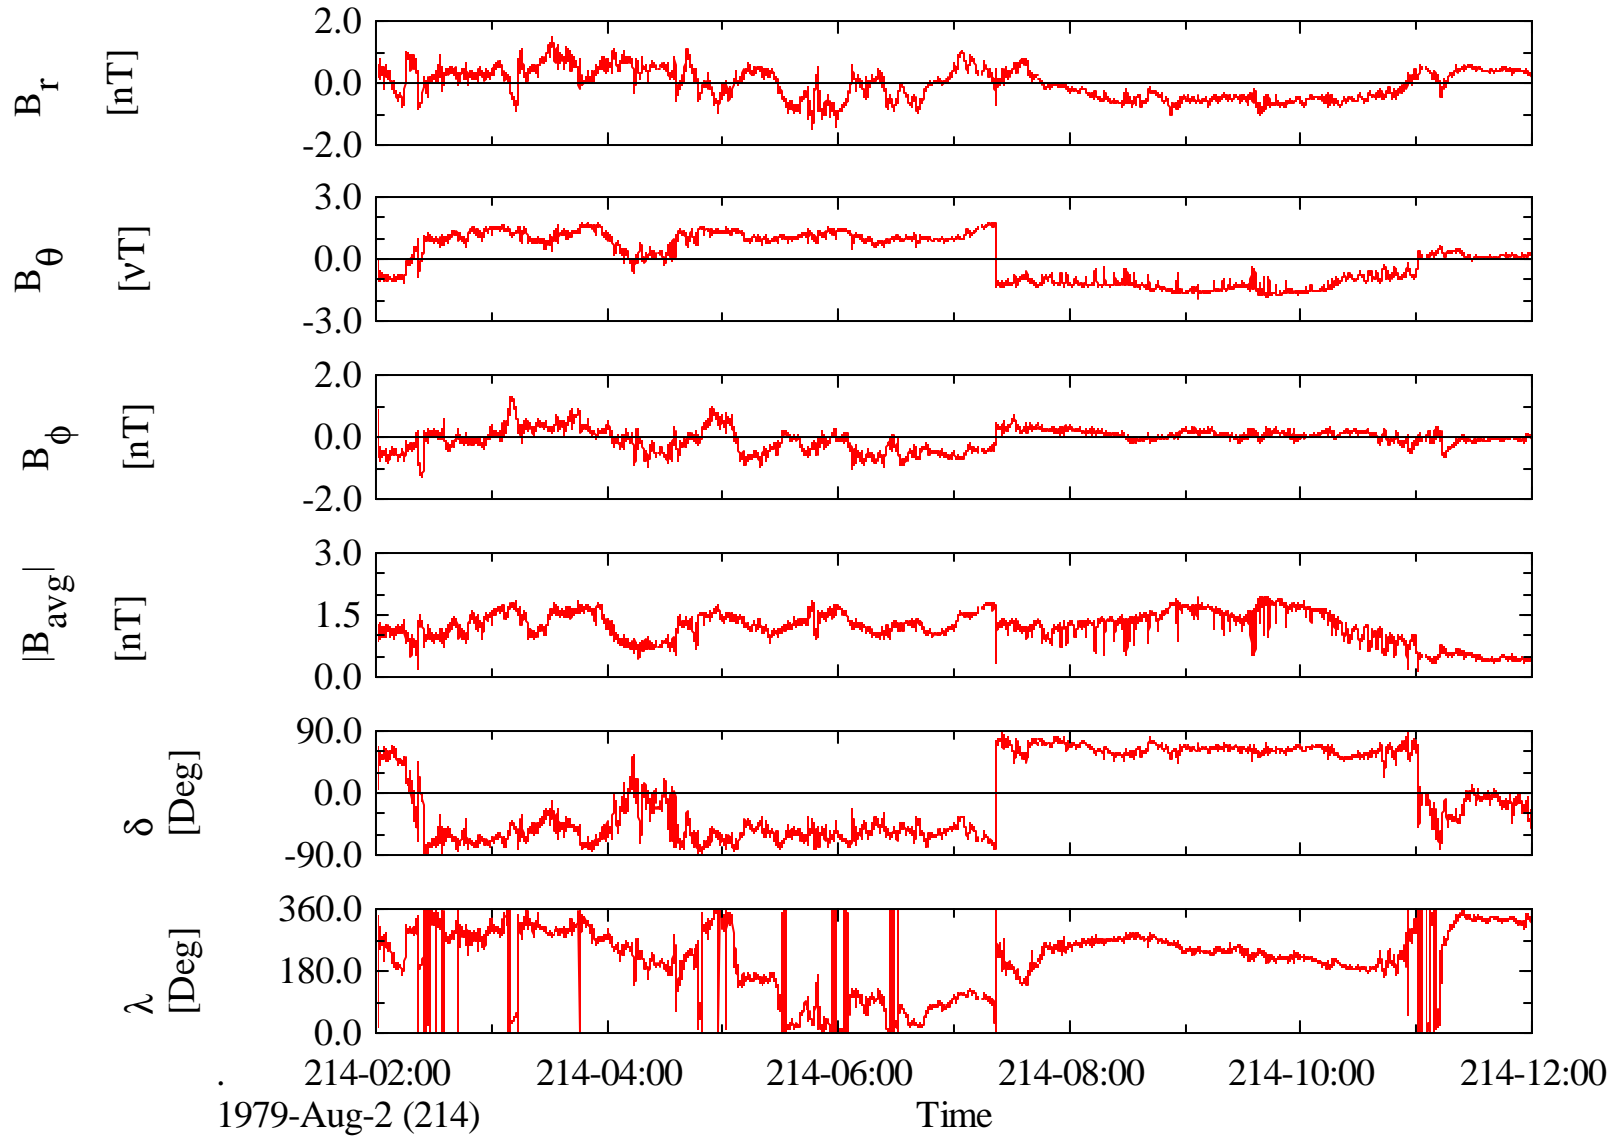

Voyager 2 MAG 1.92 Sec Magnetic Field at Jupiter in System III (III)