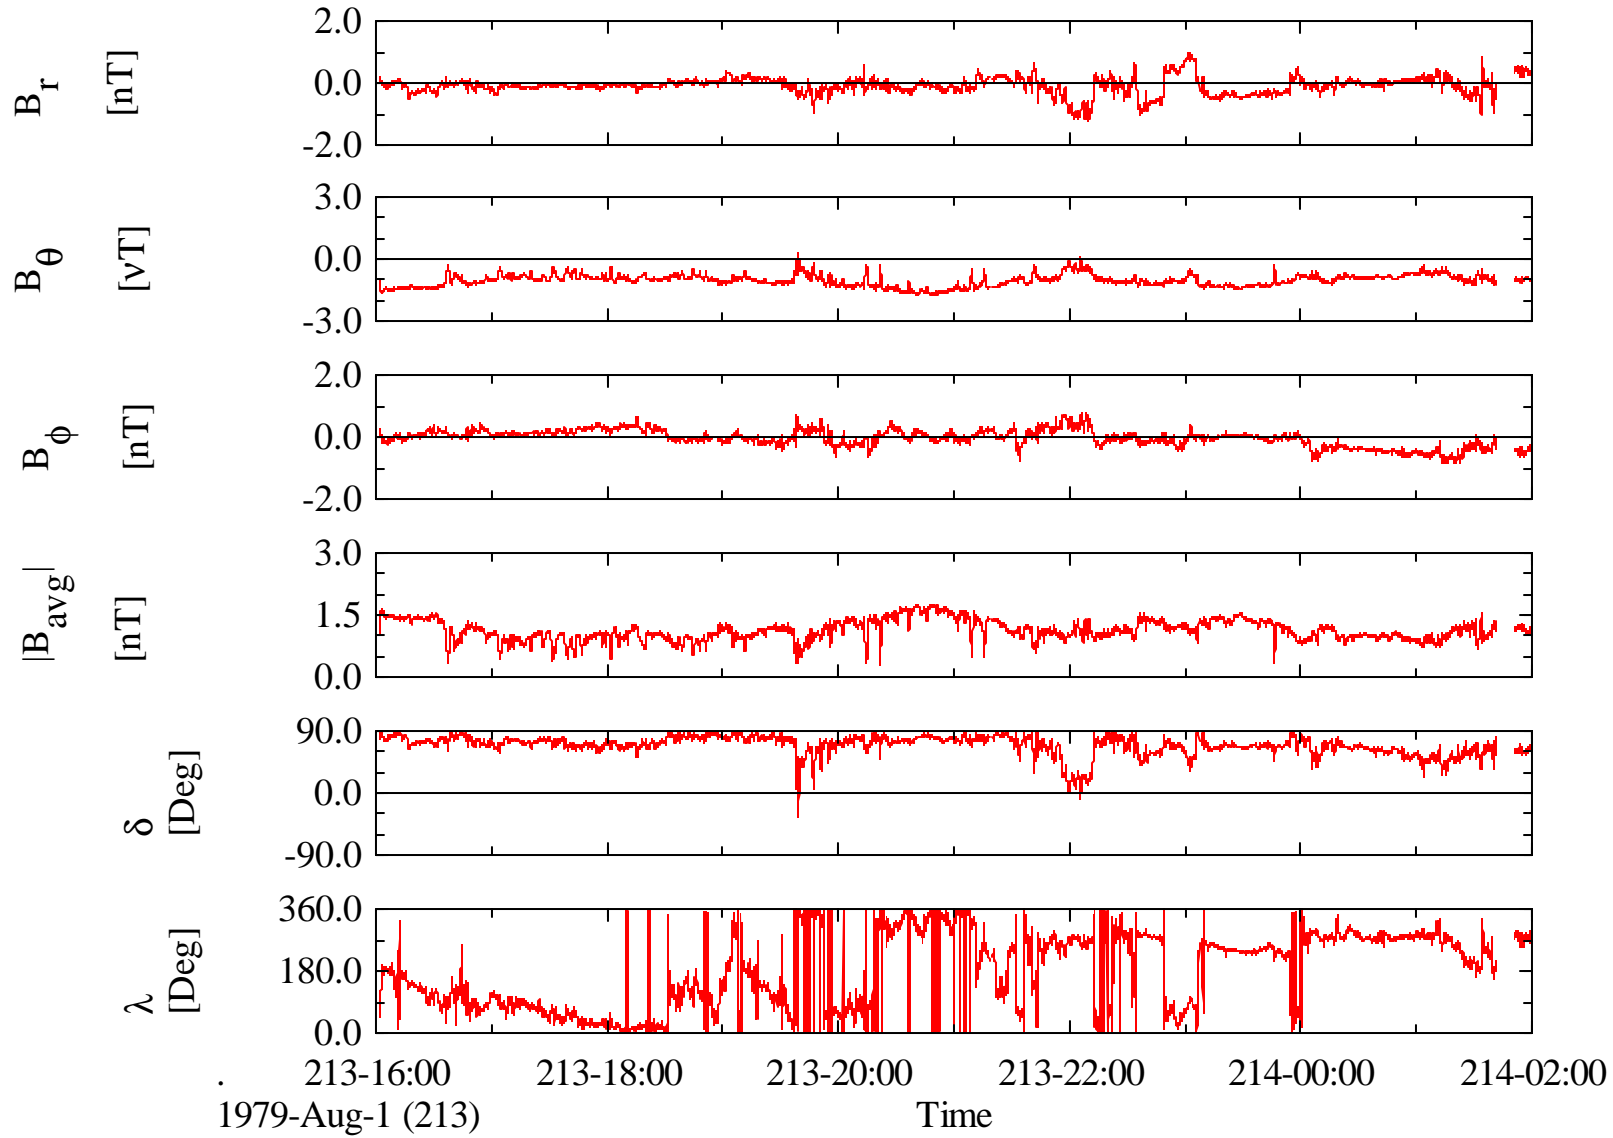

Voyager 2 MAG 1.92 Sec Magnetic Field at Jupiter in System III (III)