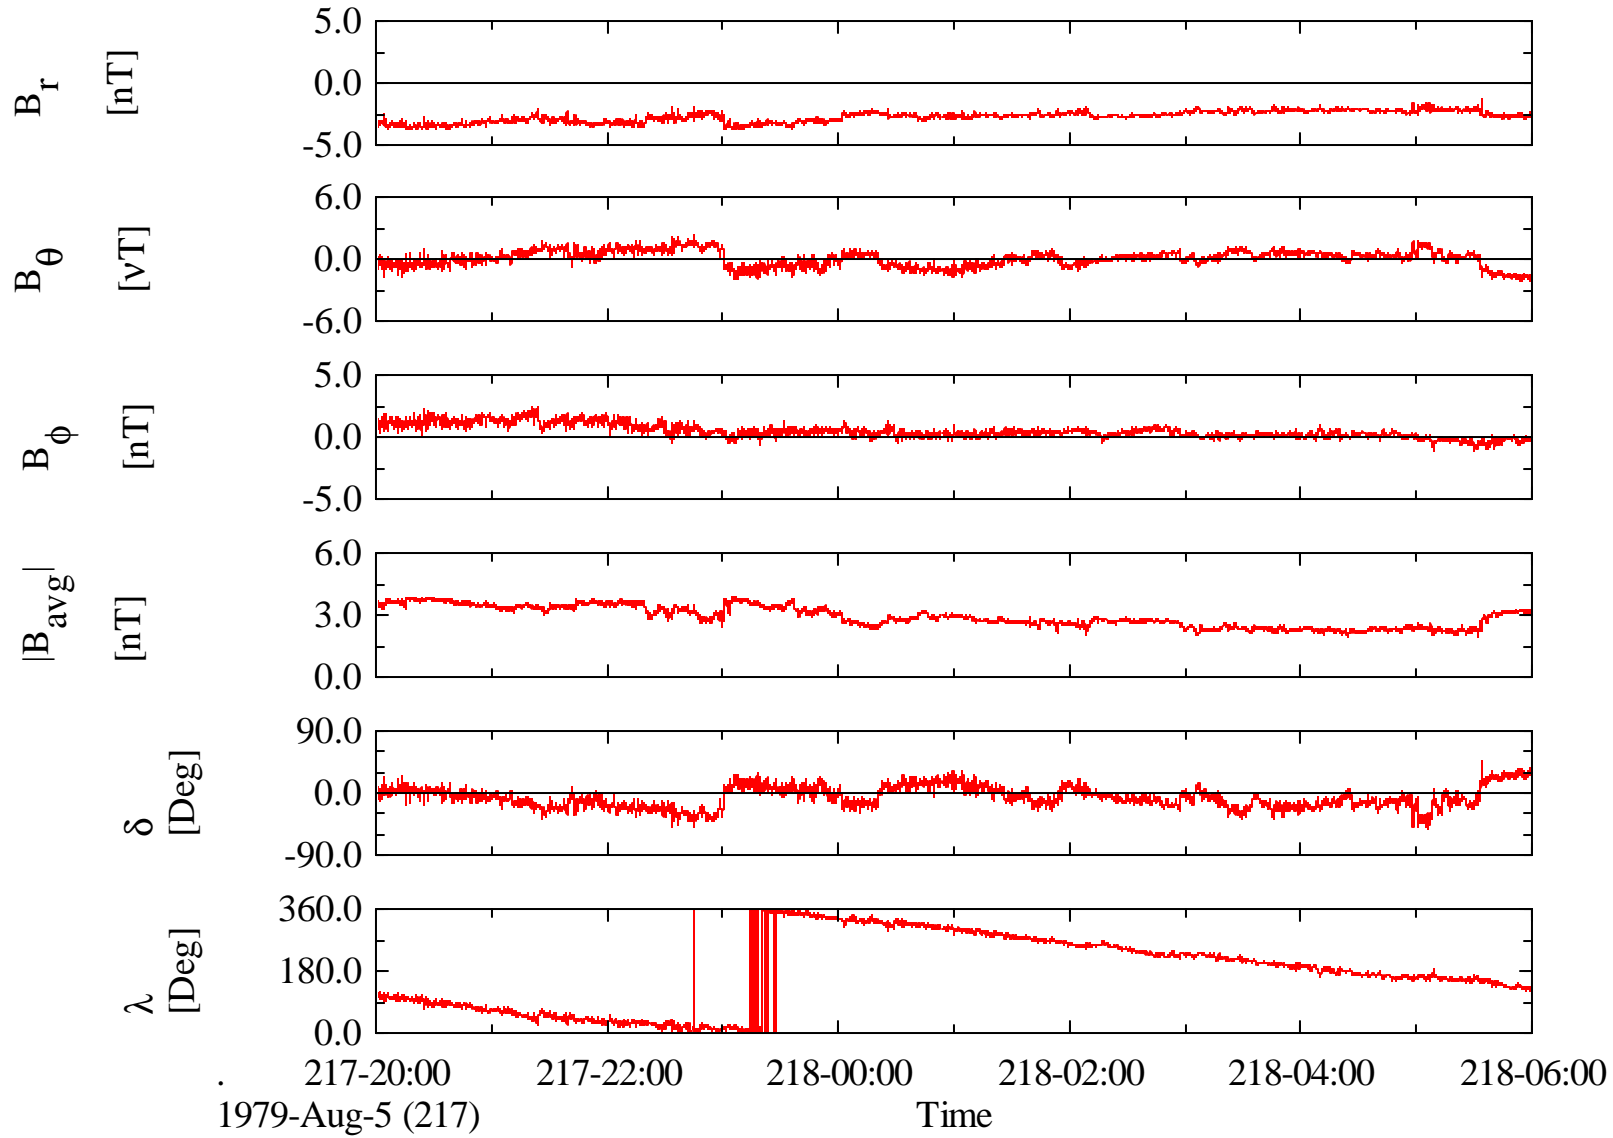

Voyager 2 MAG 1.92 Sec Magnetic Field at Jupiter in System III (III)