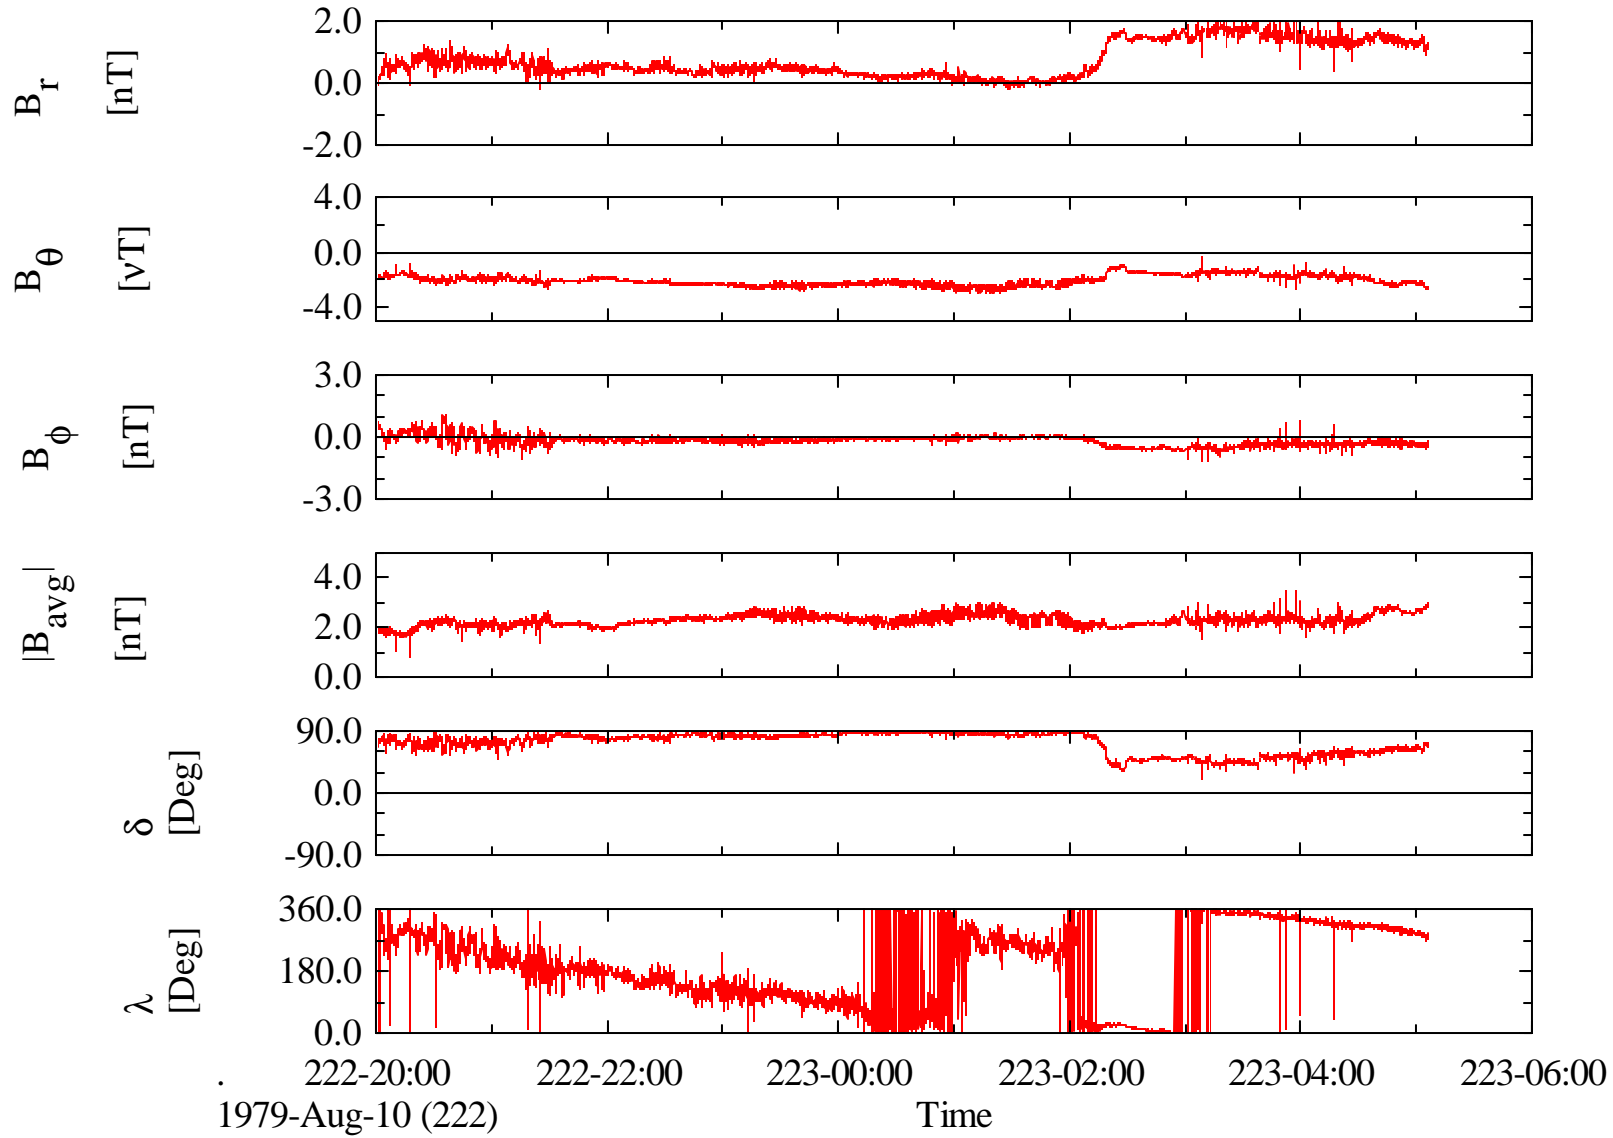

Voyager 2 MAG 1.92 Sec Magnetic Field at Jupiter in System III (III)