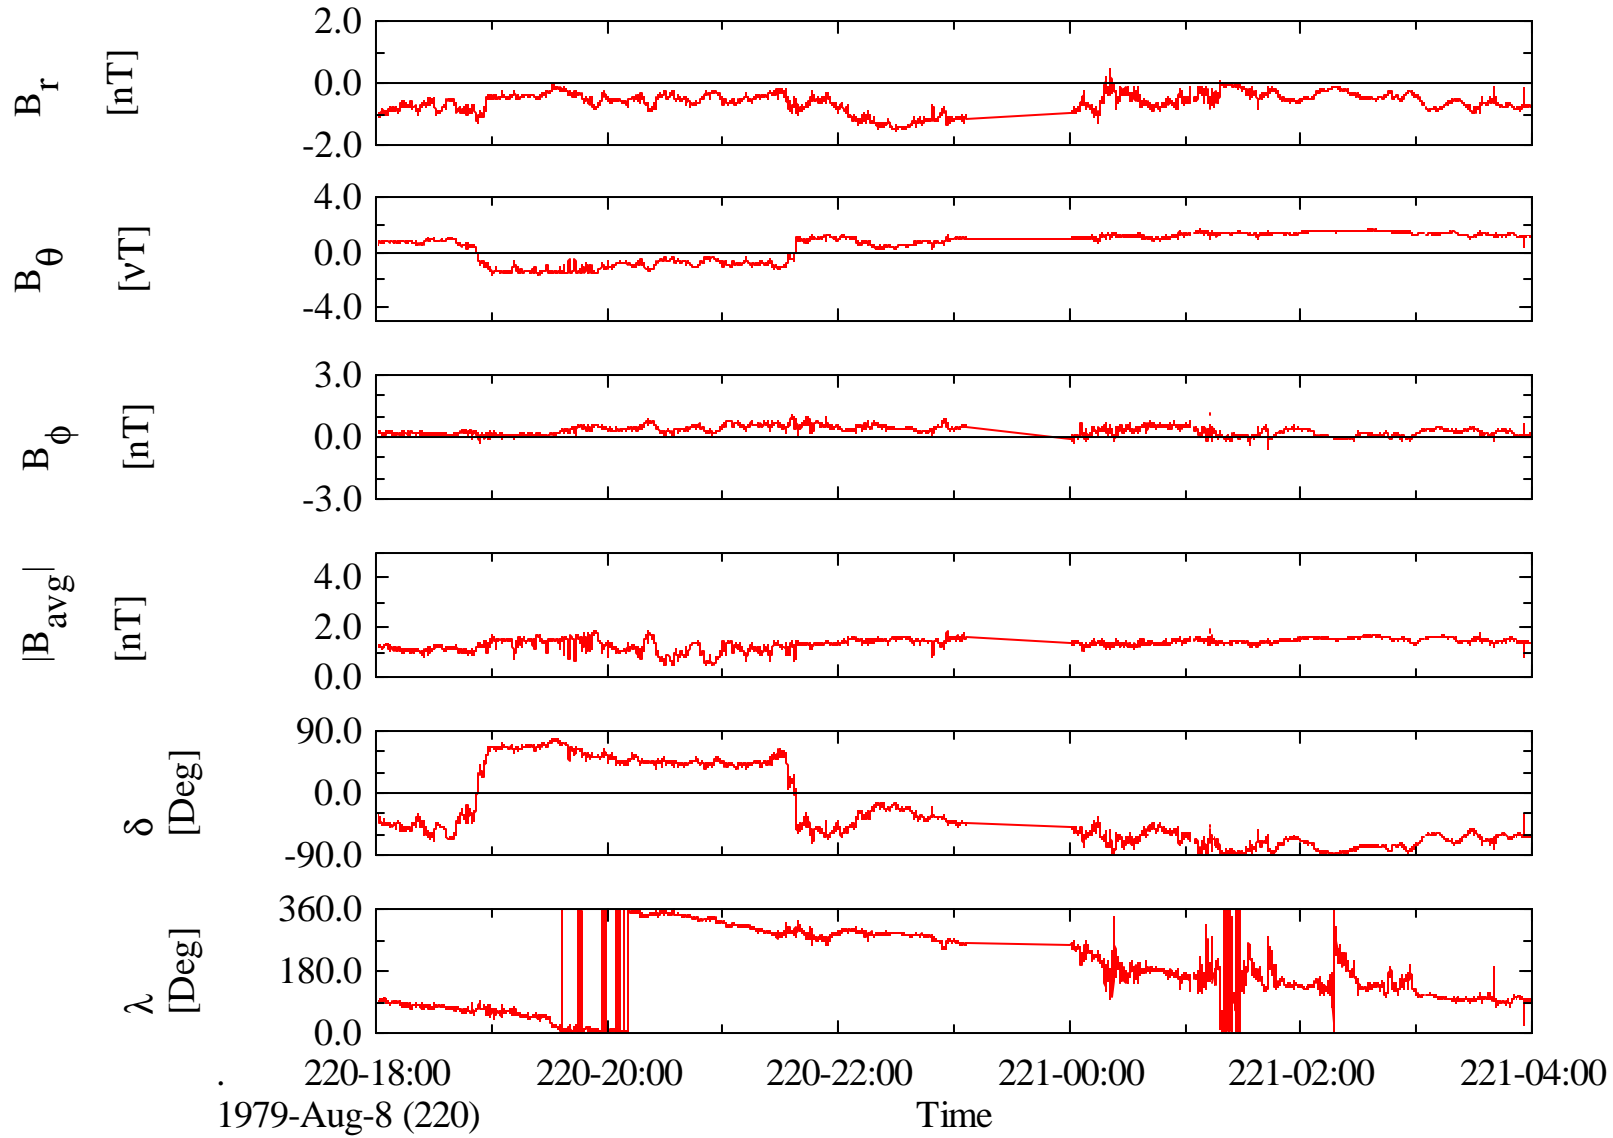

Voyager 2 MAG 1.92 Sec Magnetic Field at Jupiter in System III (III)