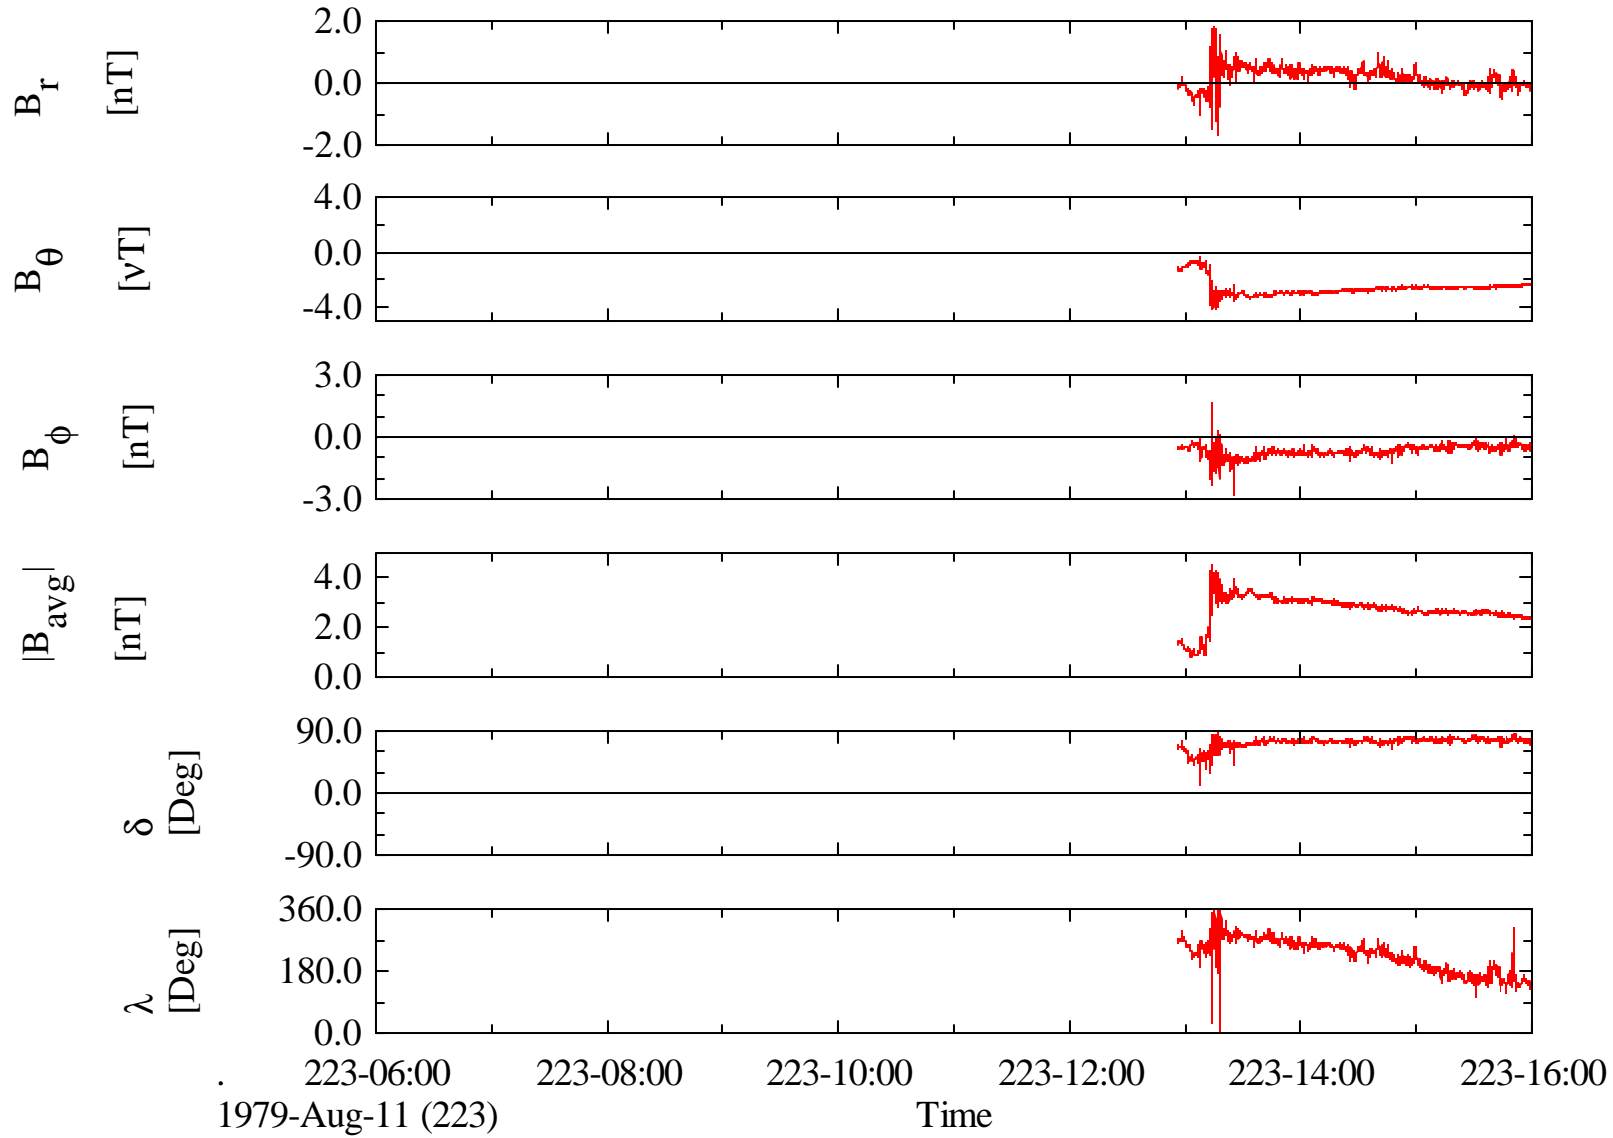

Voyager 2 MAG 1.92 Sec Magnetic Field at Jupiter in System III (III)