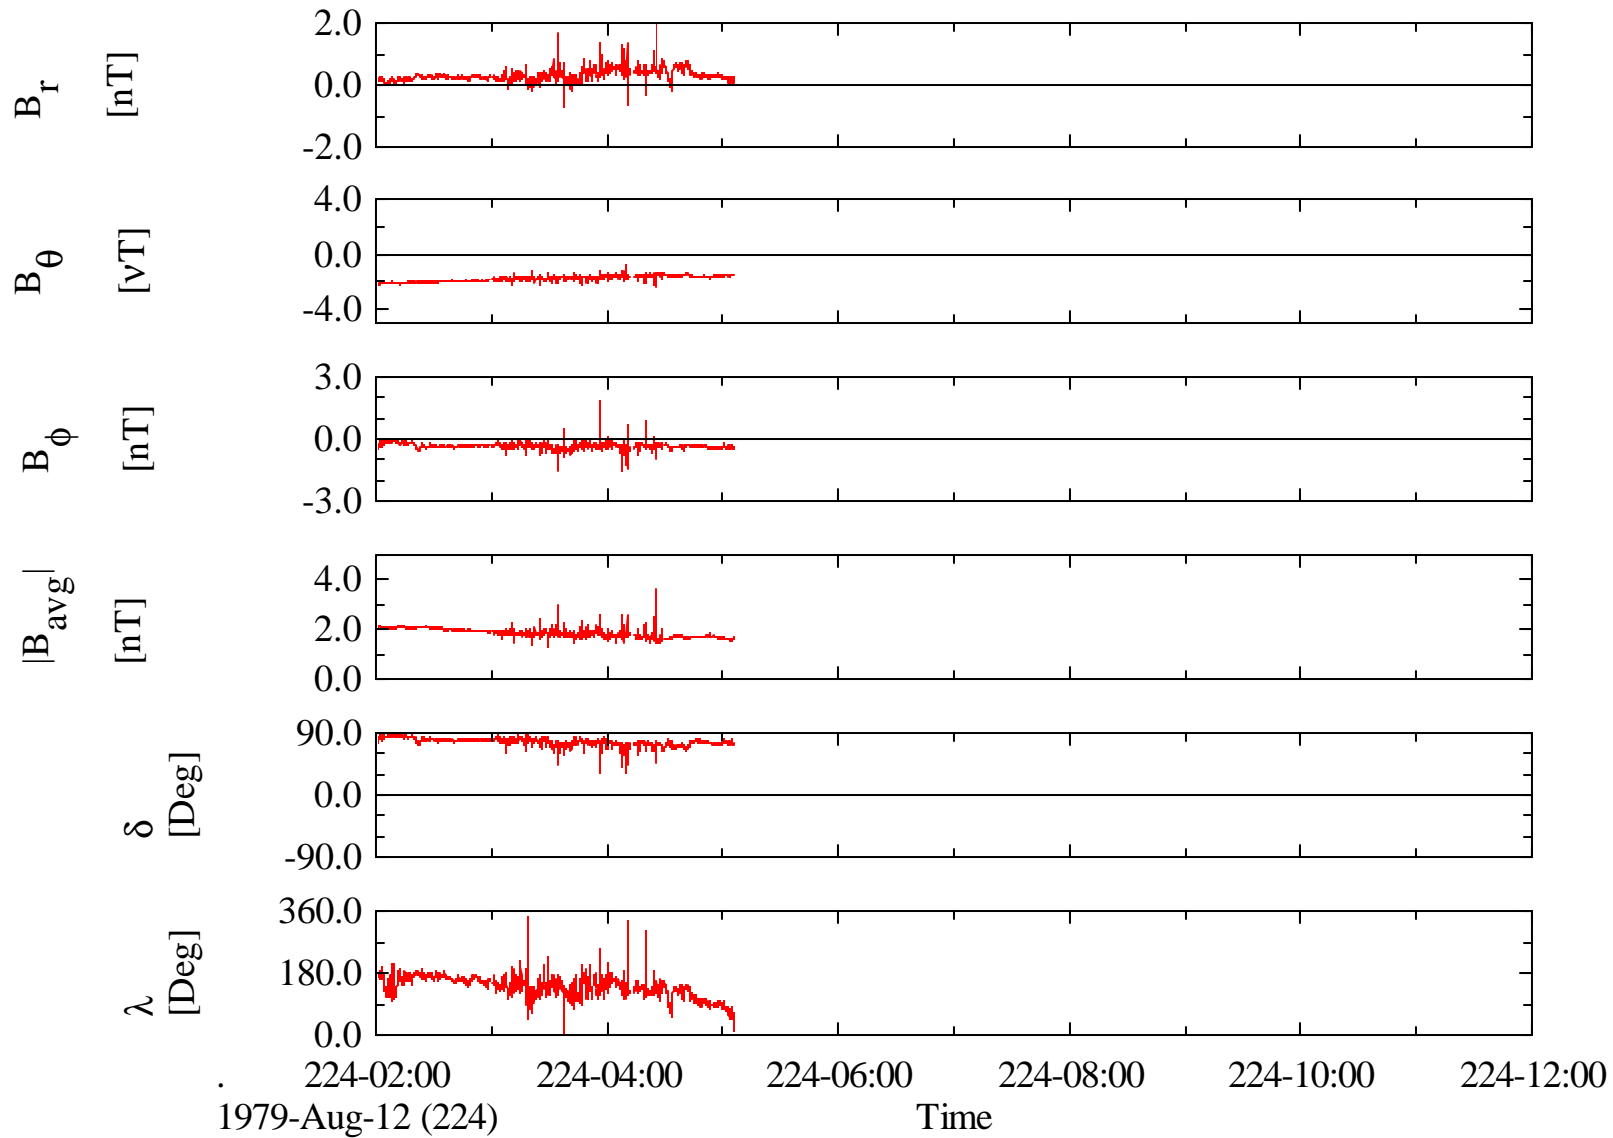

Voyager 2 MAG 1.92 Sec Magnetic Field at Jupiter in System III (III)