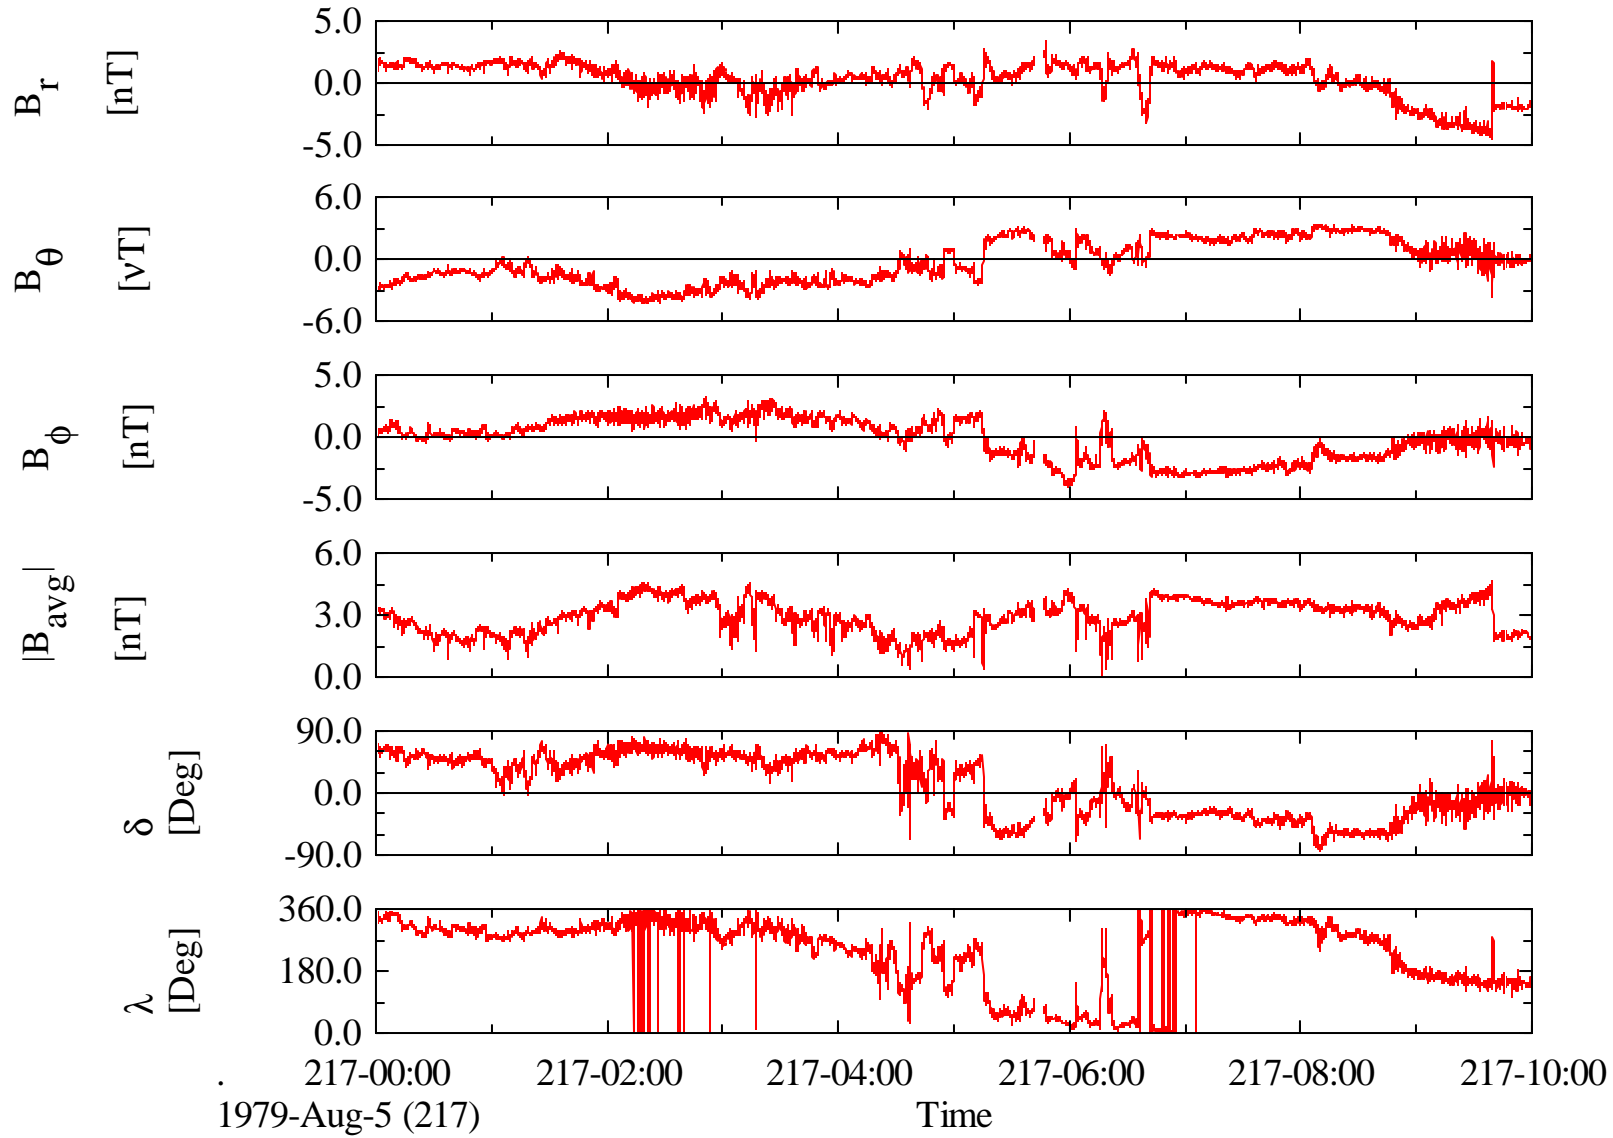

Voyager 2 MAG 1.92 Sec Magnetic Field at Jupiter in System III (III)