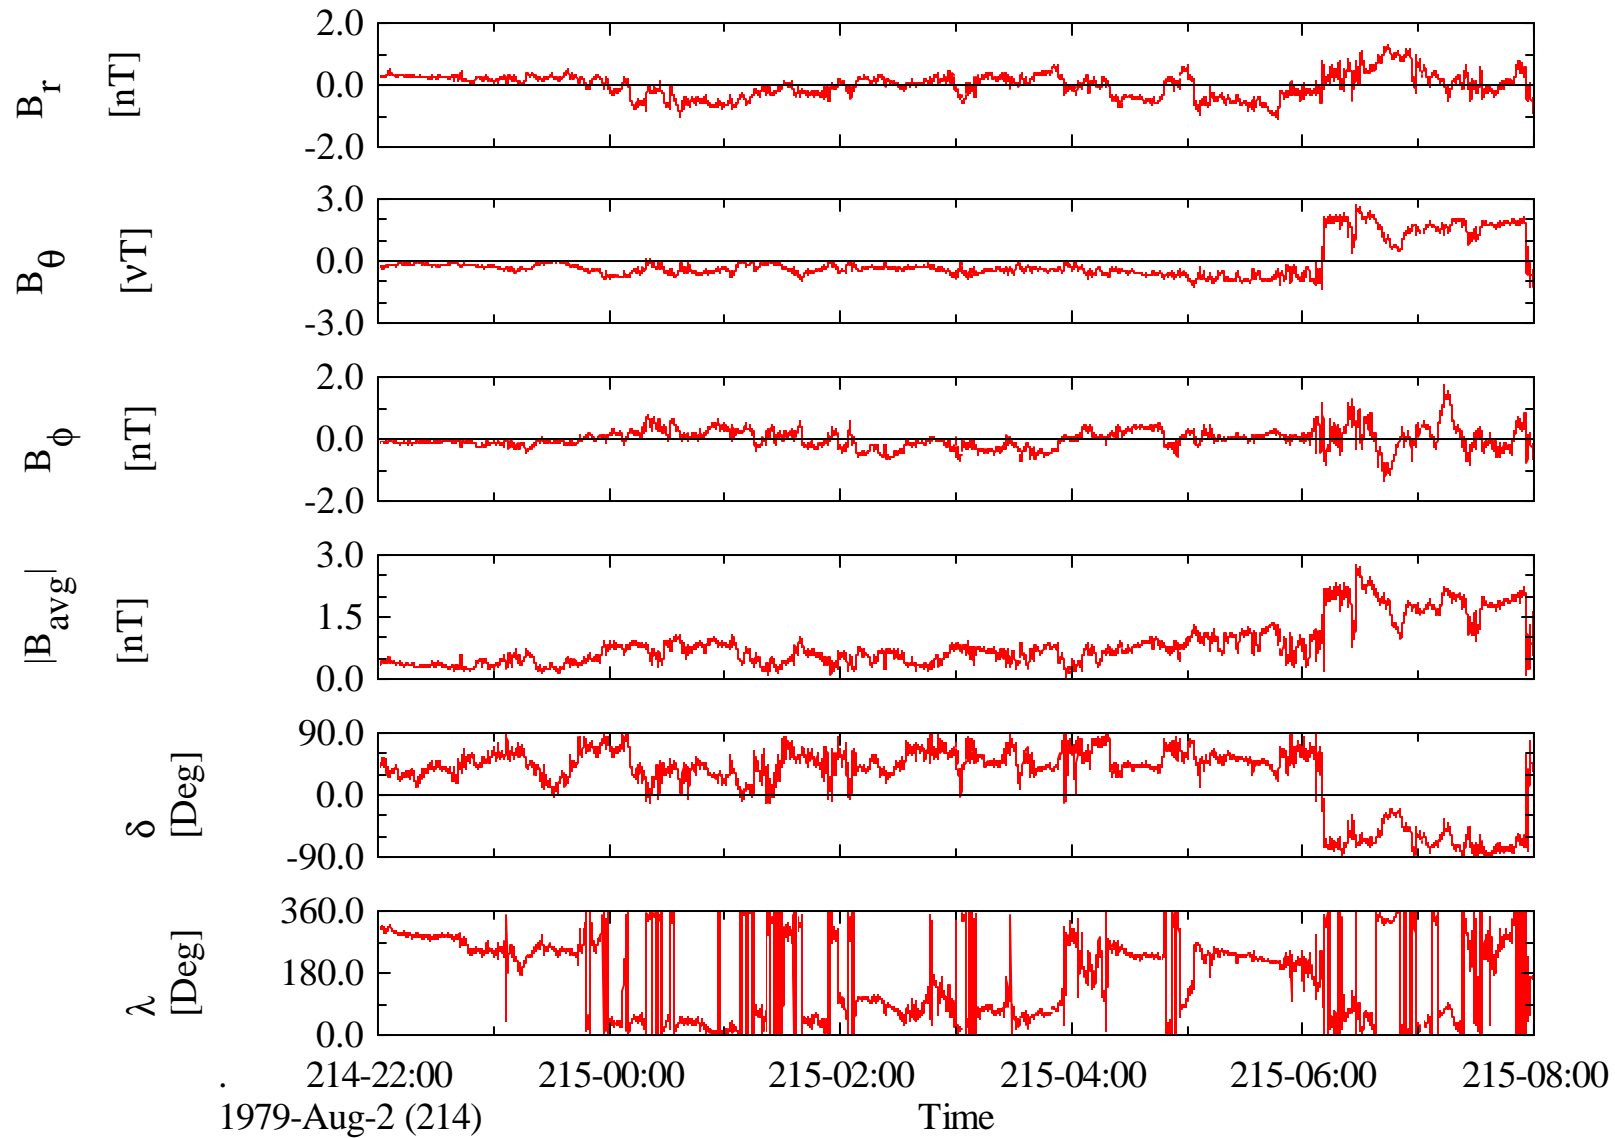

Voyager 2 MAG 1.92 Sec Magnetic Field at Jupiter in System III (III)