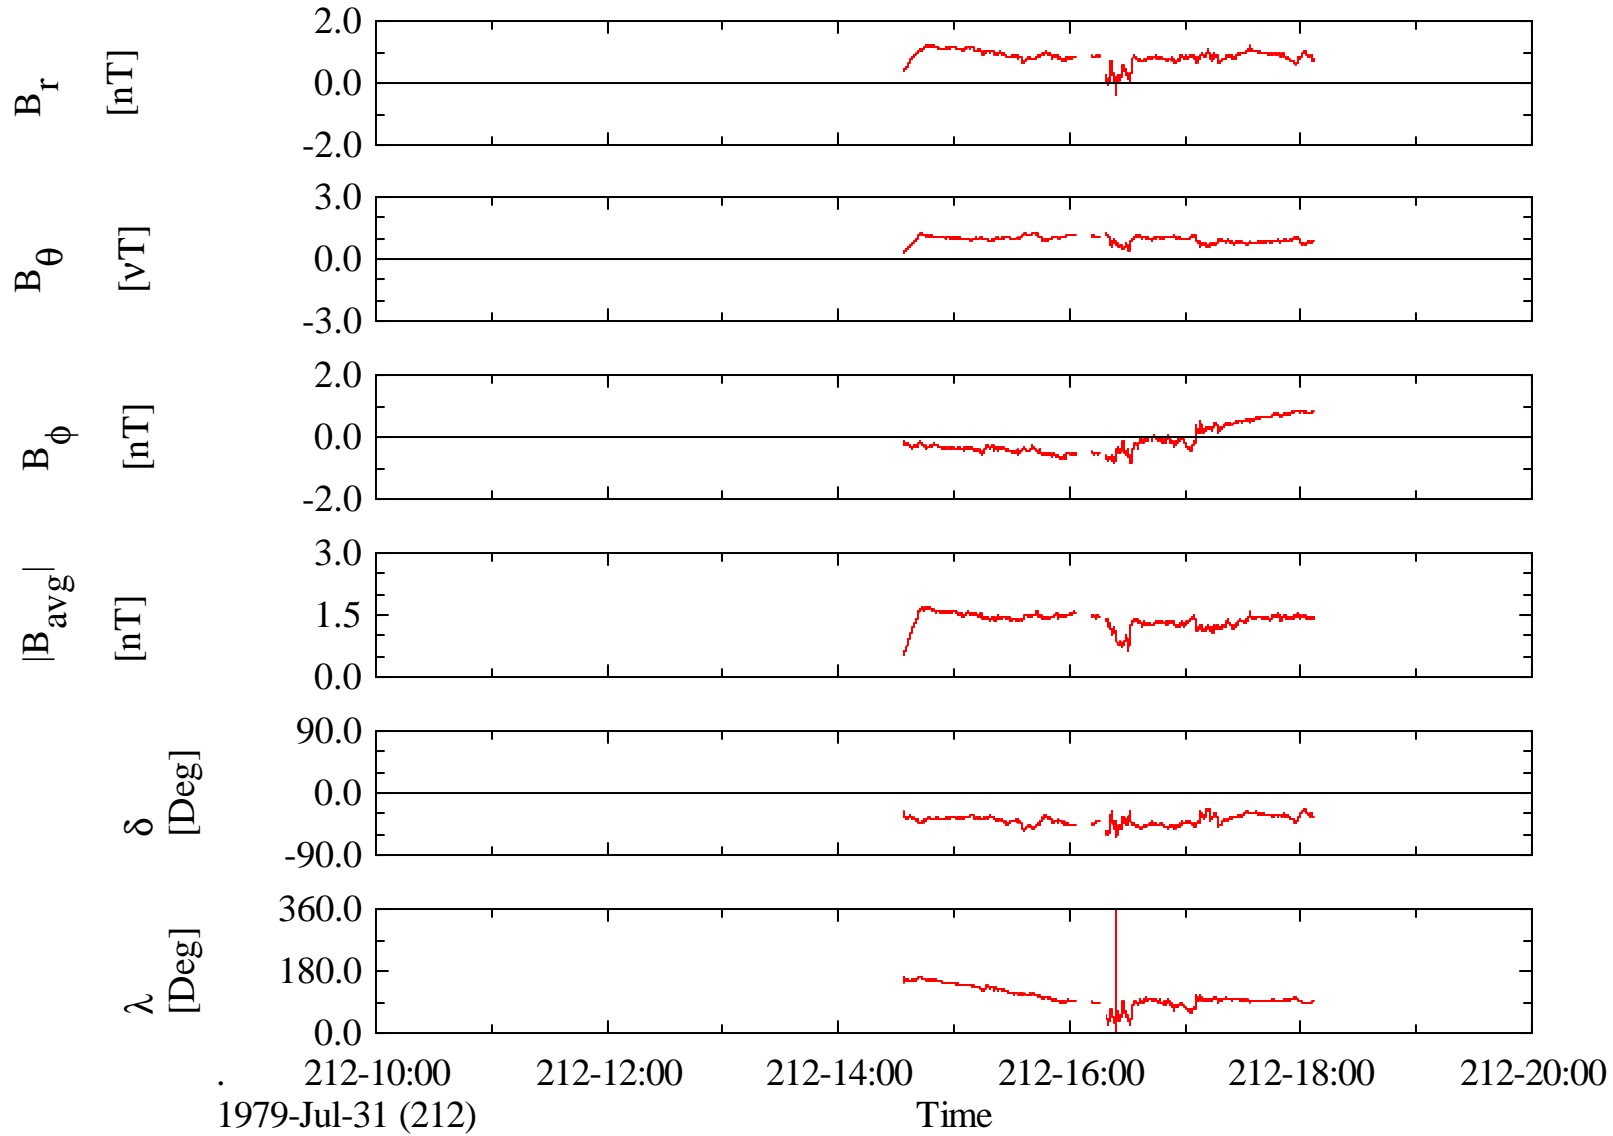

# Voyager 2 MAG 1.92 Sec Magnetic Field at Jupiter in System III (III)