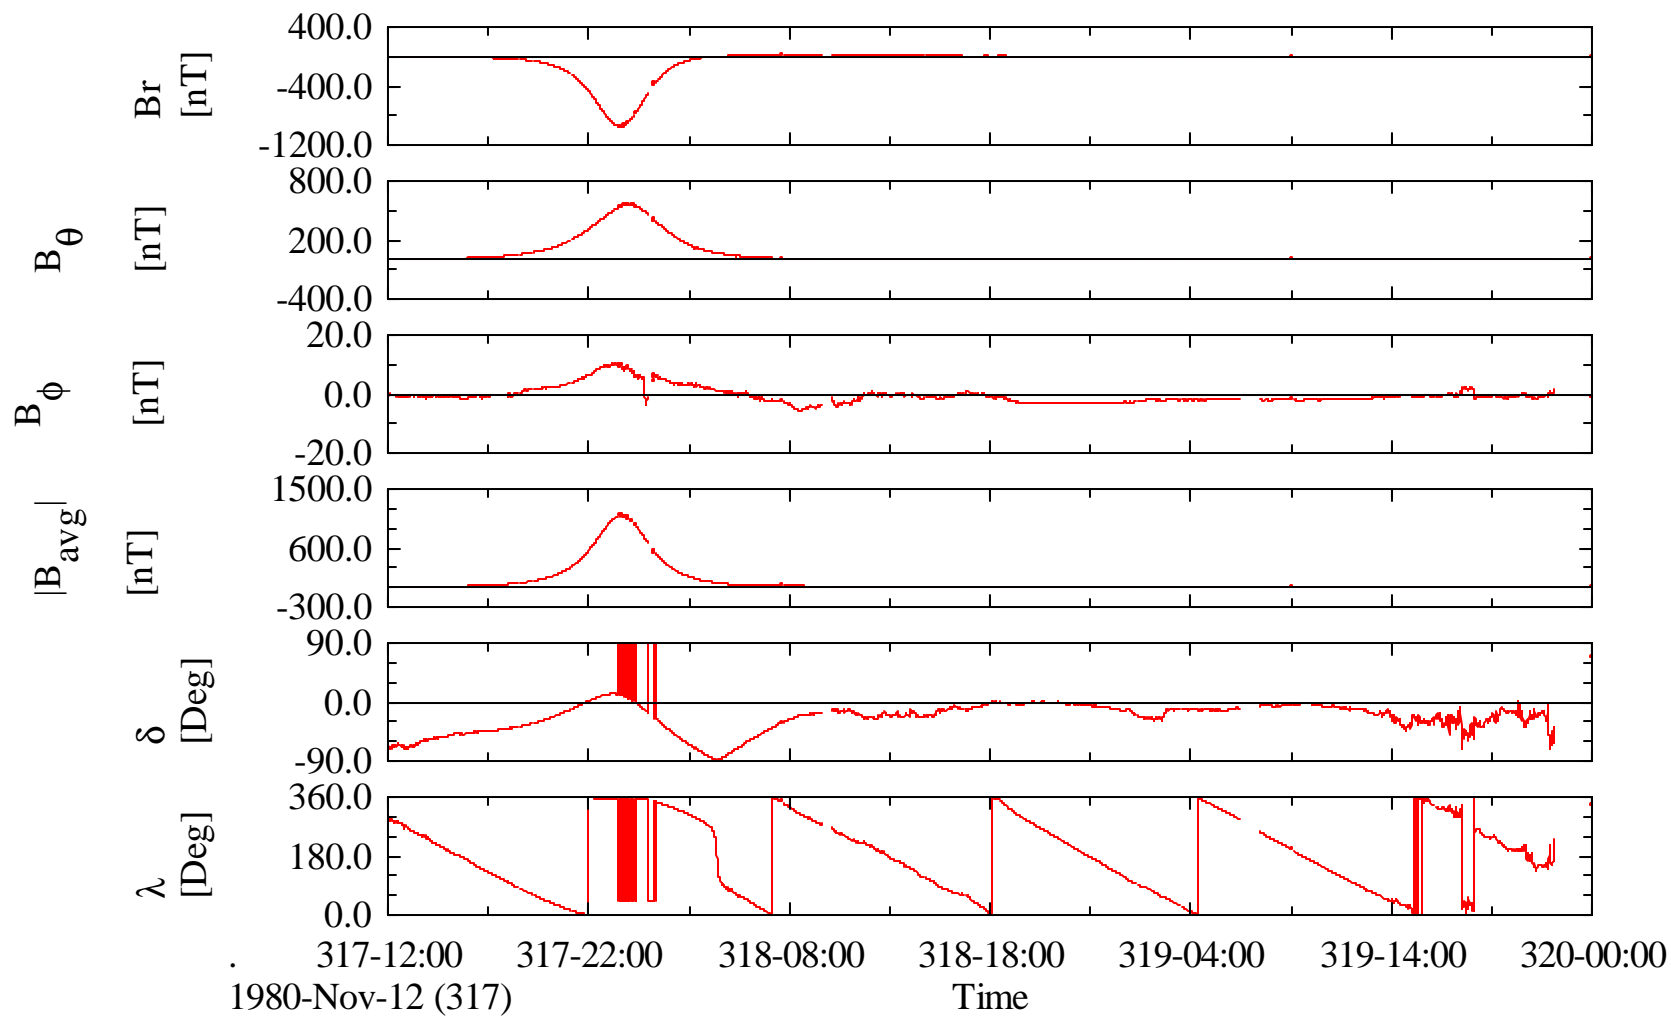

Voyager 1 MAG 48 Sec Magnetic Field in L1 at Saturn

Voyager 1 MAG 48 Sec Magnetic Field in L1 at Saturn

Voyager 1 MAG 48 Sec Magnetic Field in L1 at Saturn

Voyager 1 MAG 48 Sec Magnetic Field in L1 at Saturn