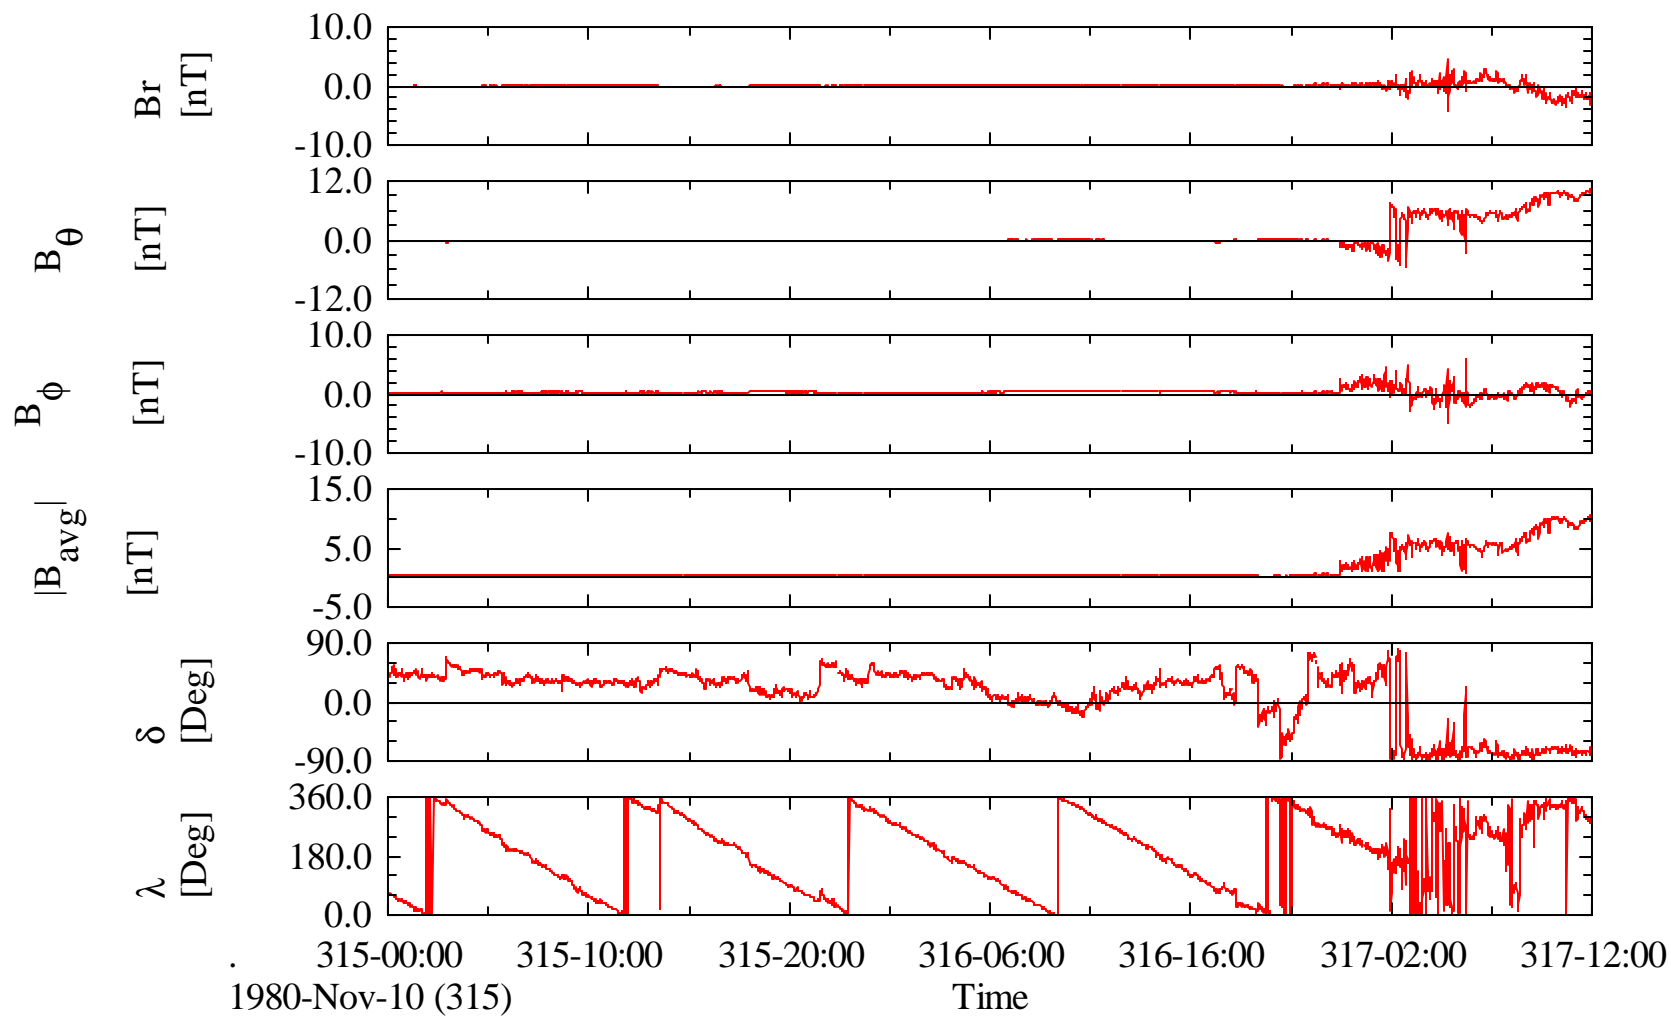

Voyager 1 MAG 48 Sec Magnetic Field in L1 at Saturn

Voyager 1 MAG 48 Sec Magnetic Field in L1 at Saturn

Voyager 1 MAG 48 Sec Magnetic Field in L1 at Saturn

Voyager 1 MAG 48 Sec Magnetic Field in L1 at Saturn