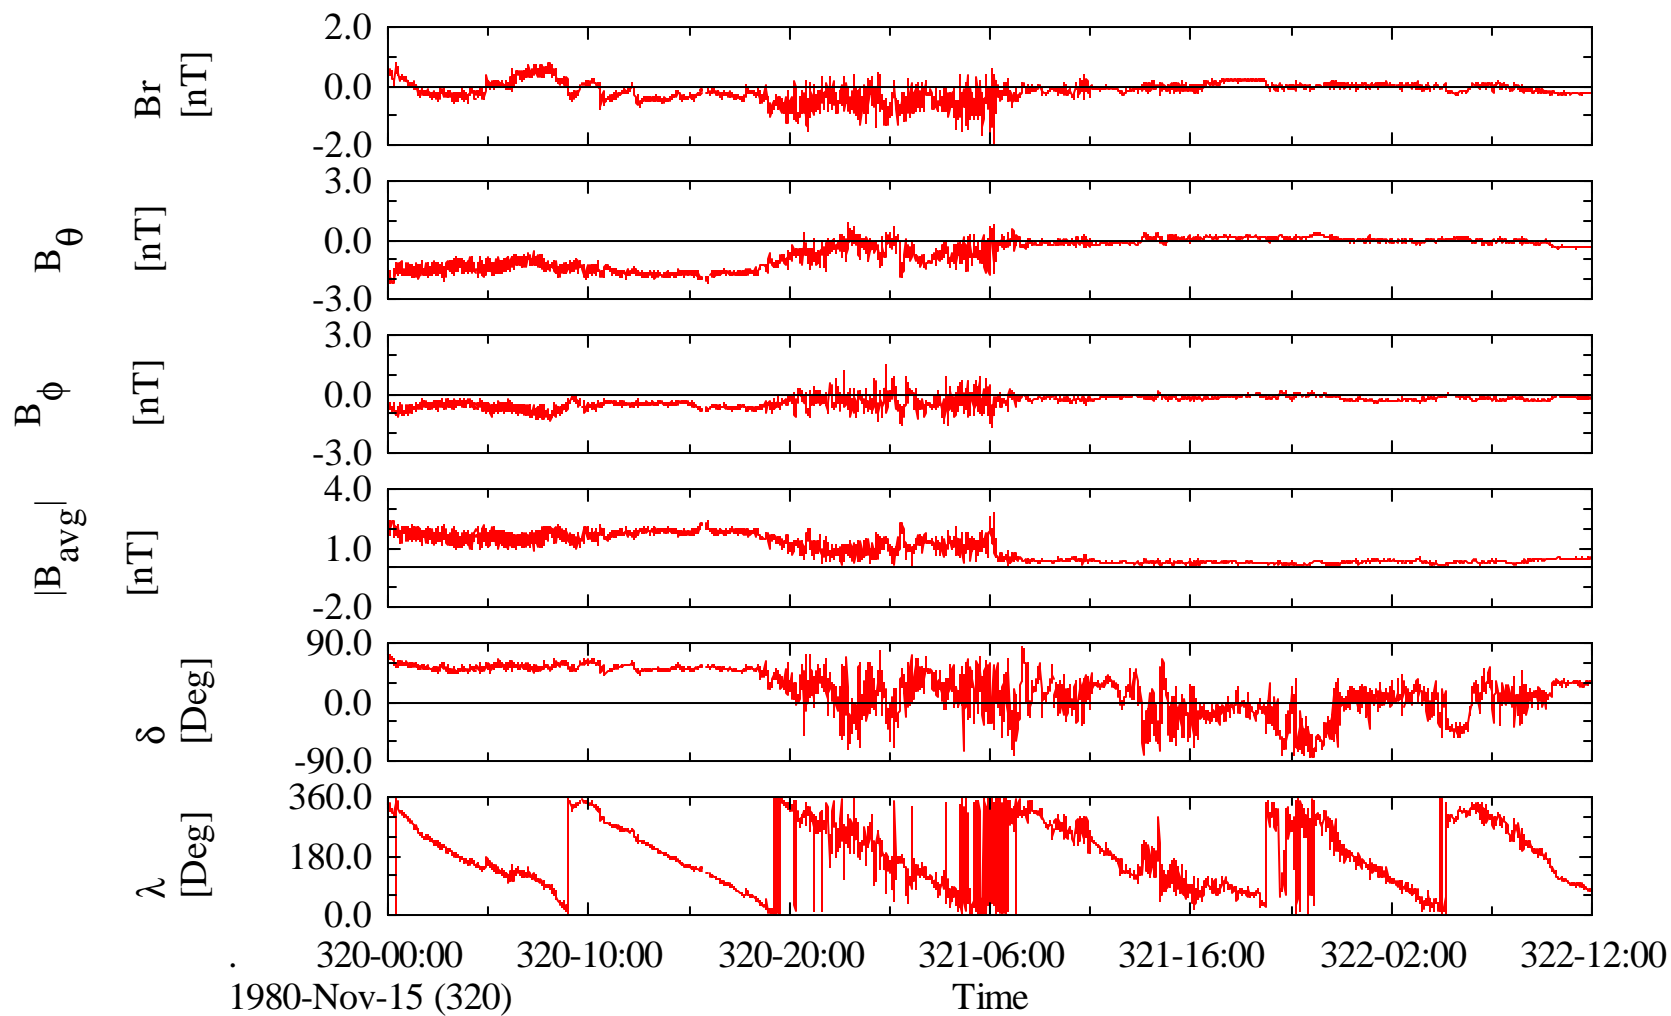

Voyager 1 MAG 48 Sec Magnetic Field in L1 at Saturn

Voyager 1 MAG 48 Sec Magnetic Field in L1 at Saturn

Voyager 1 MAG 48 Sec Magnetic Field in L1 at Saturn

Voyager 1 MAG 48 Sec Magnetic Field in L1 at Saturn