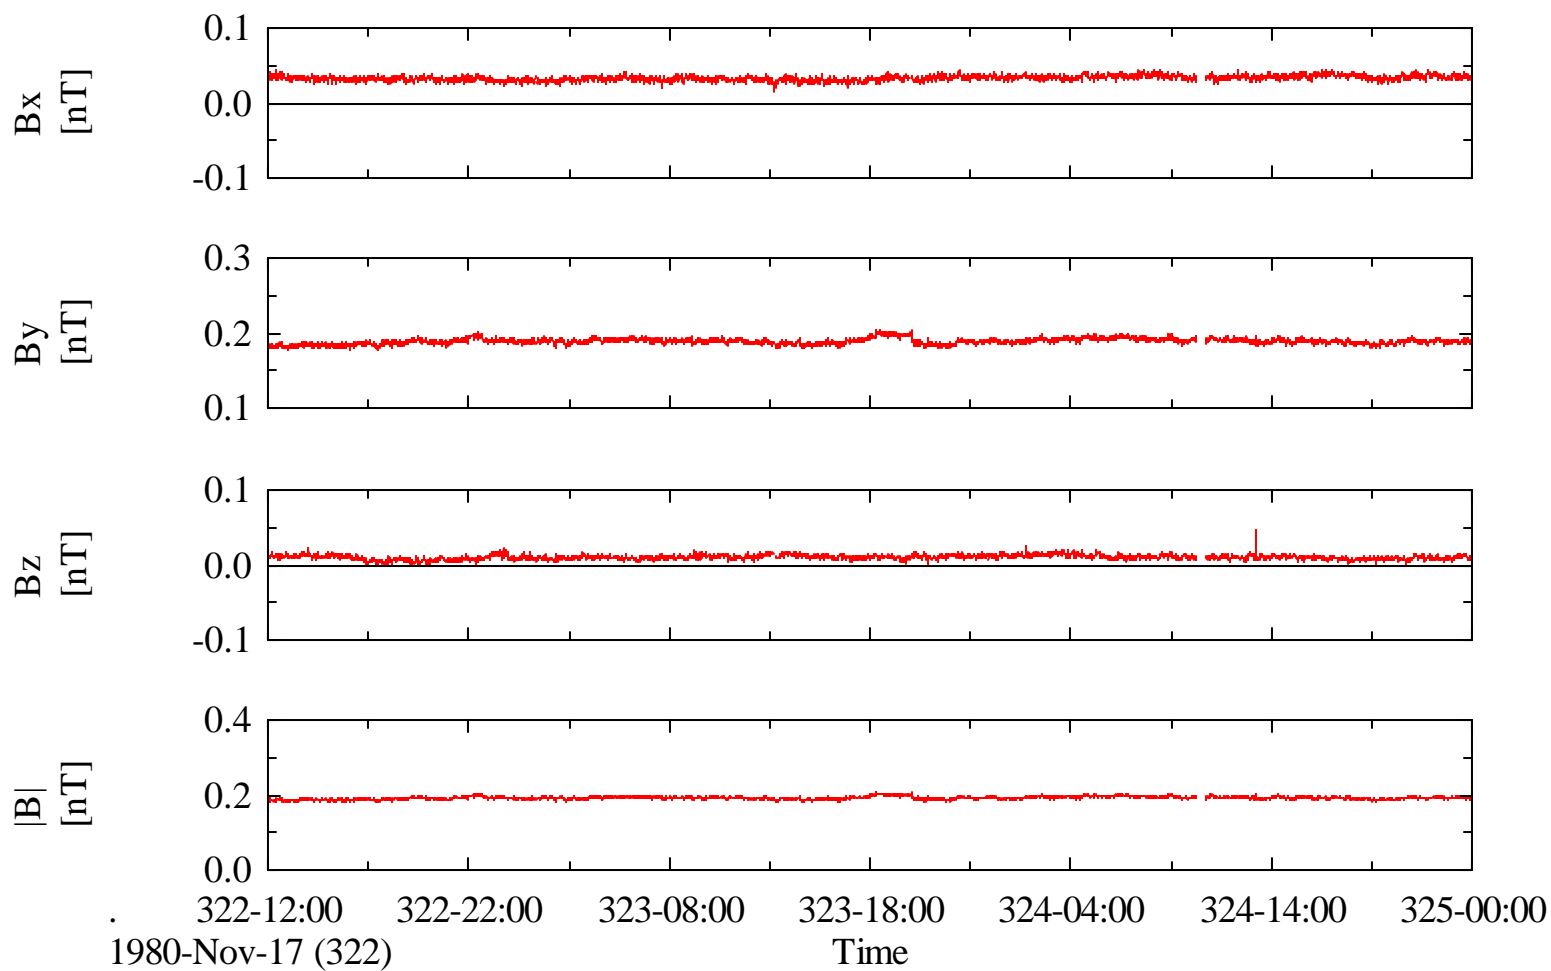

Voyager 1 MAG 48 Sec S/C Averaged Magnetic Field at Saturn

Voyager 1 MAG 48 Sec S/C Averaged Magnetic Field at Saturn

Voyager 1 MAG 48 Sec S/C Averaged Magnetic Field at Saturn

Voyager 1 MAG 48 Sec S/C Averaged Magnetic Field at Saturn

Voyager 1 MAG 48 Sec S/C Averaged Magnetic Field at Saturn