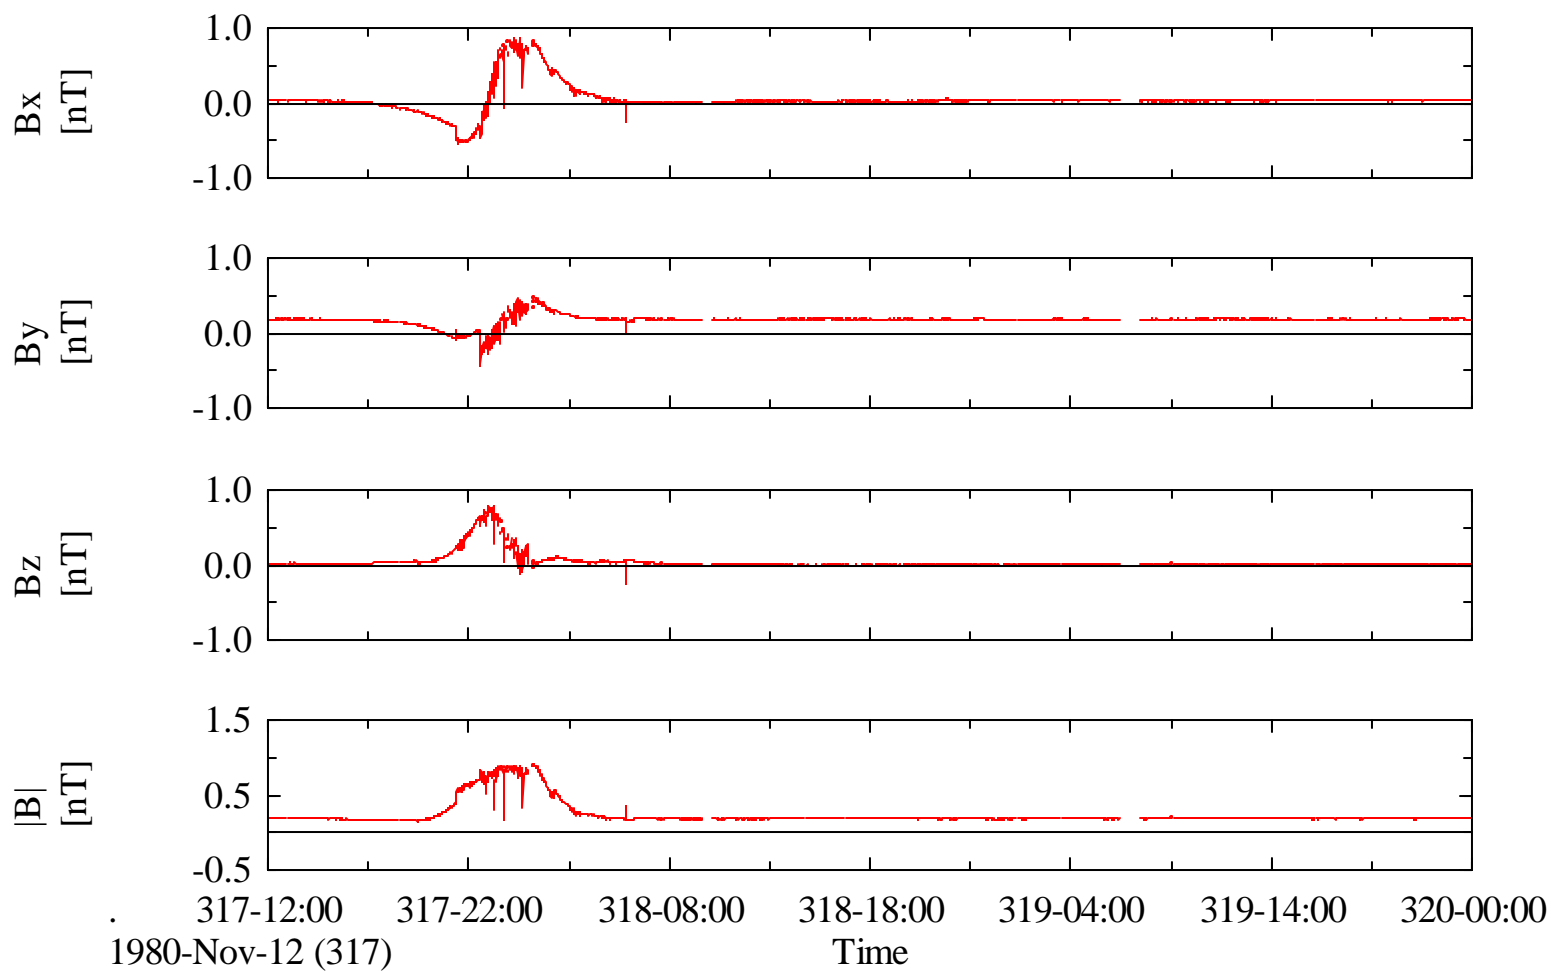

Voyager 1 MAG 48 Sec S/C Averaged Magnetic Field at Saturn

Voyager 1 MAG 48 Sec S/C Averaged Magnetic Field at Saturn

Voyager 1 MAG 48 Sec S/C Averaged Magnetic Field at Saturn

Voyager 1 MAG 48 Sec S/C Averaged Magnetic Field at Saturn

Voyager 1 MAG 48 Sec S/C Averaged Magnetic Field at Saturn