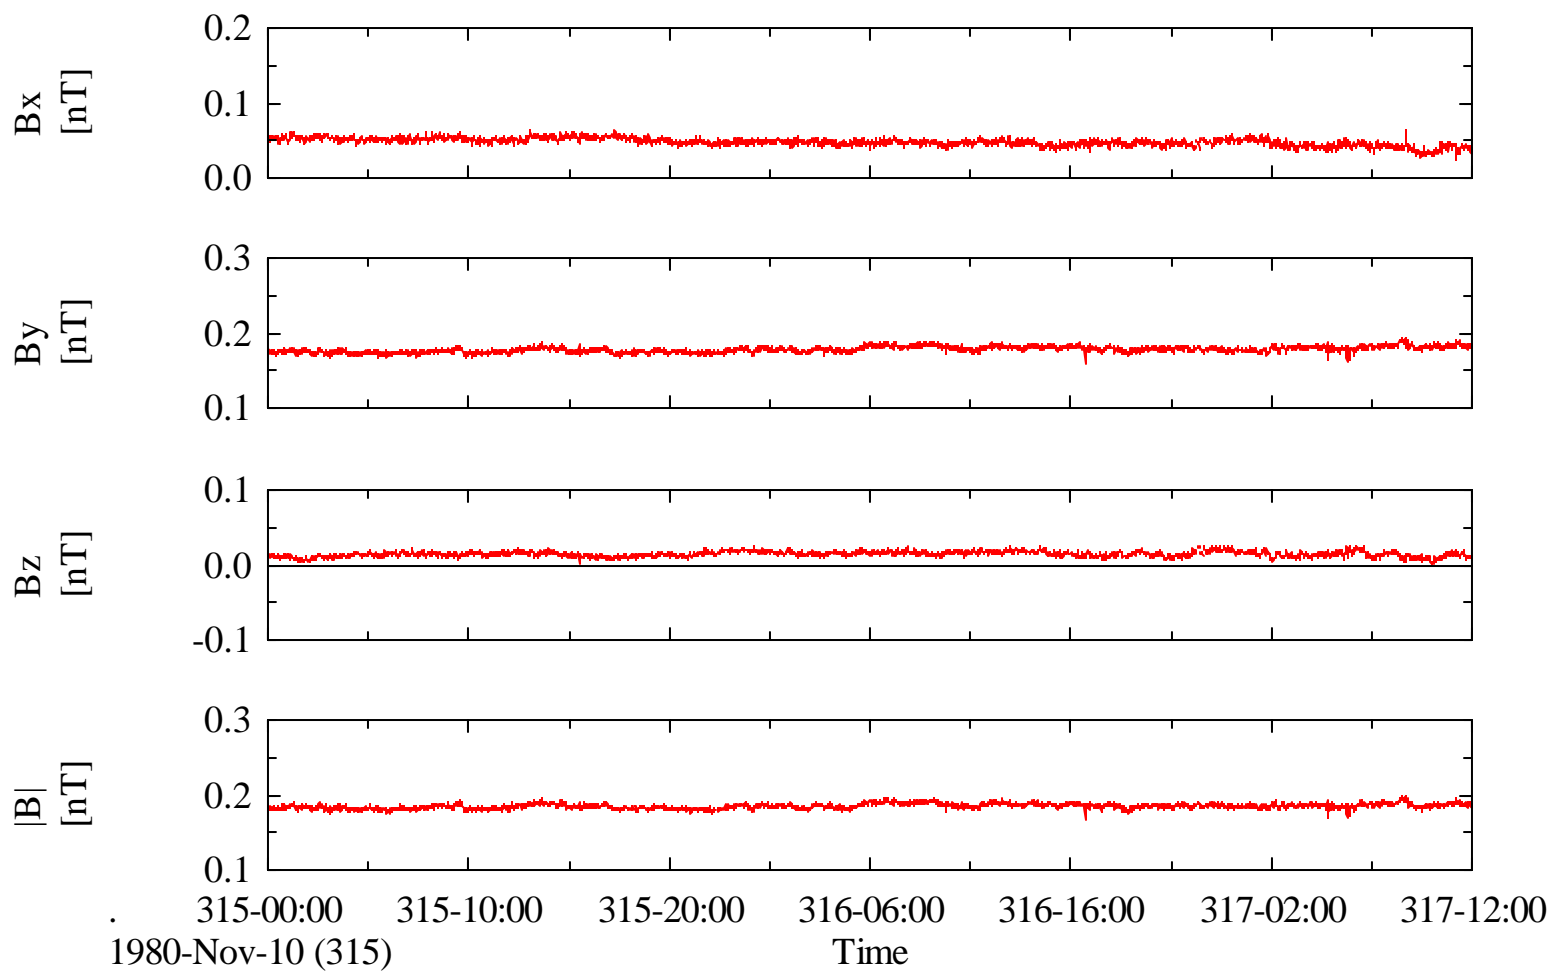

Voyager 1 MAG 48 Sec S/C Averaged Magnetic Field at Saturn

Voyager 1 MAG 48 Sec S/C Averaged Magnetic Field at Saturn

Voyager 1 MAG 48 Sec S/C Averaged Magnetic Field at Saturn

Voyager 1 MAG 48 Sec S/C Averaged Magnetic Field at Saturn

Voyager 1 MAG 48 Sec S/C Averaged Magnetic Field at Saturn