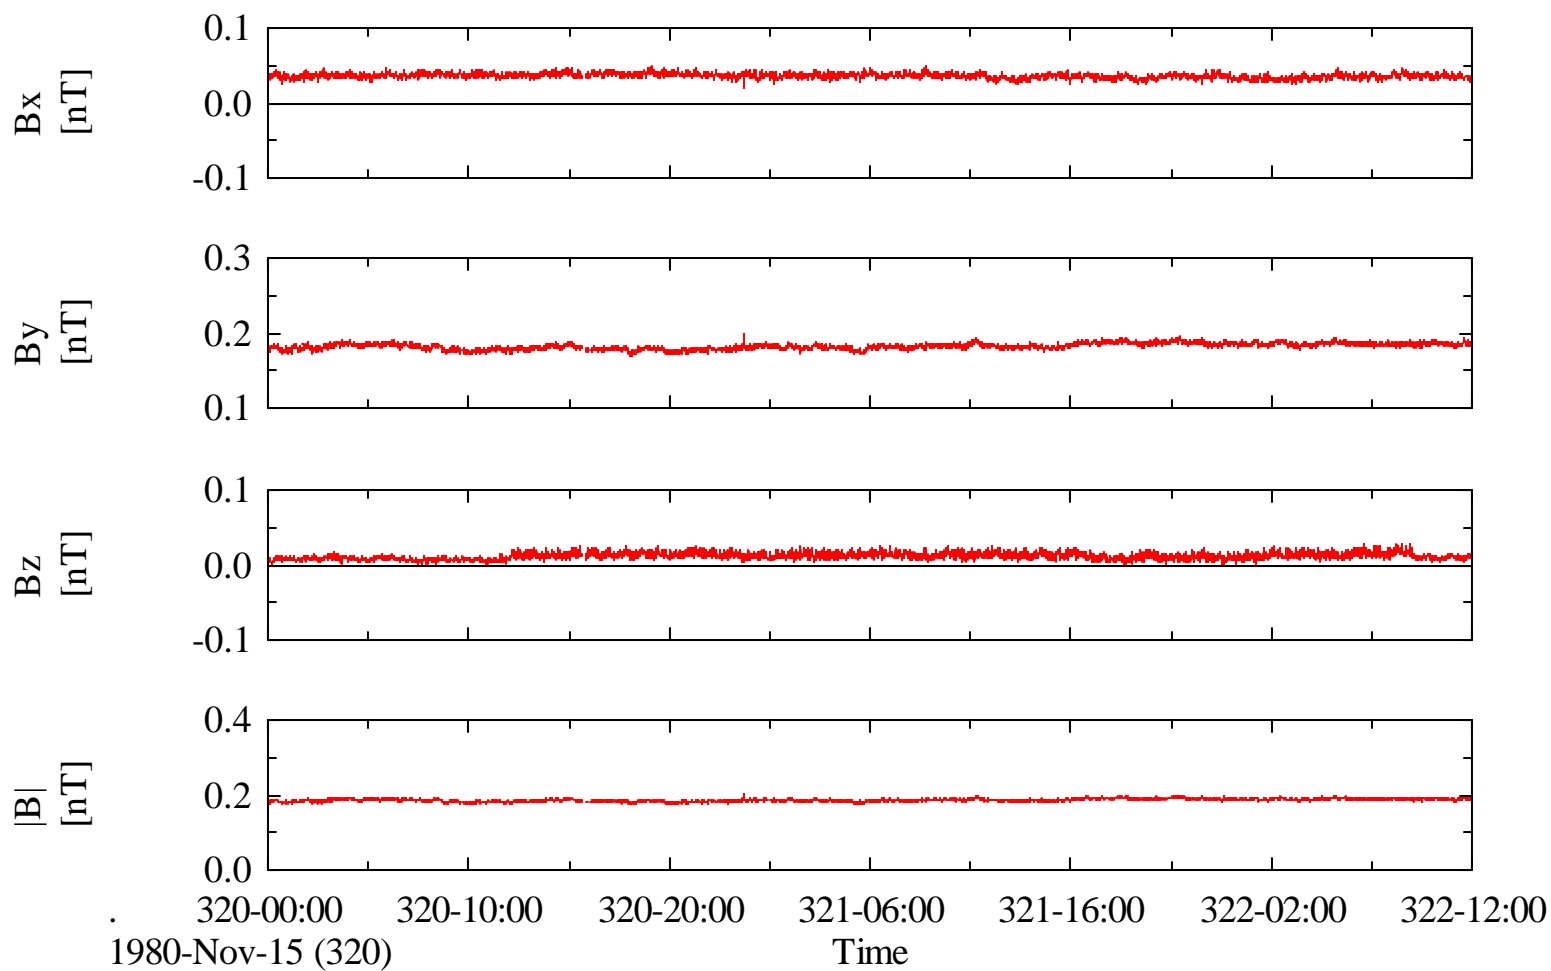

Voyager 1 MAG 48 Sec S/C Averaged Magnetic Field at Saturn

Voyager 1 MAG 48 Sec S/C Averaged Magnetic Field at Saturn

Voyager 1 MAG 48 Sec S/C Averaged Magnetic Field at Saturn

Voyager 1 MAG 48 Sec S/C Averaged Magnetic Field at Saturn

Voyager 1 MAG 48 Sec S/C Averaged Magnetic Field at Saturn