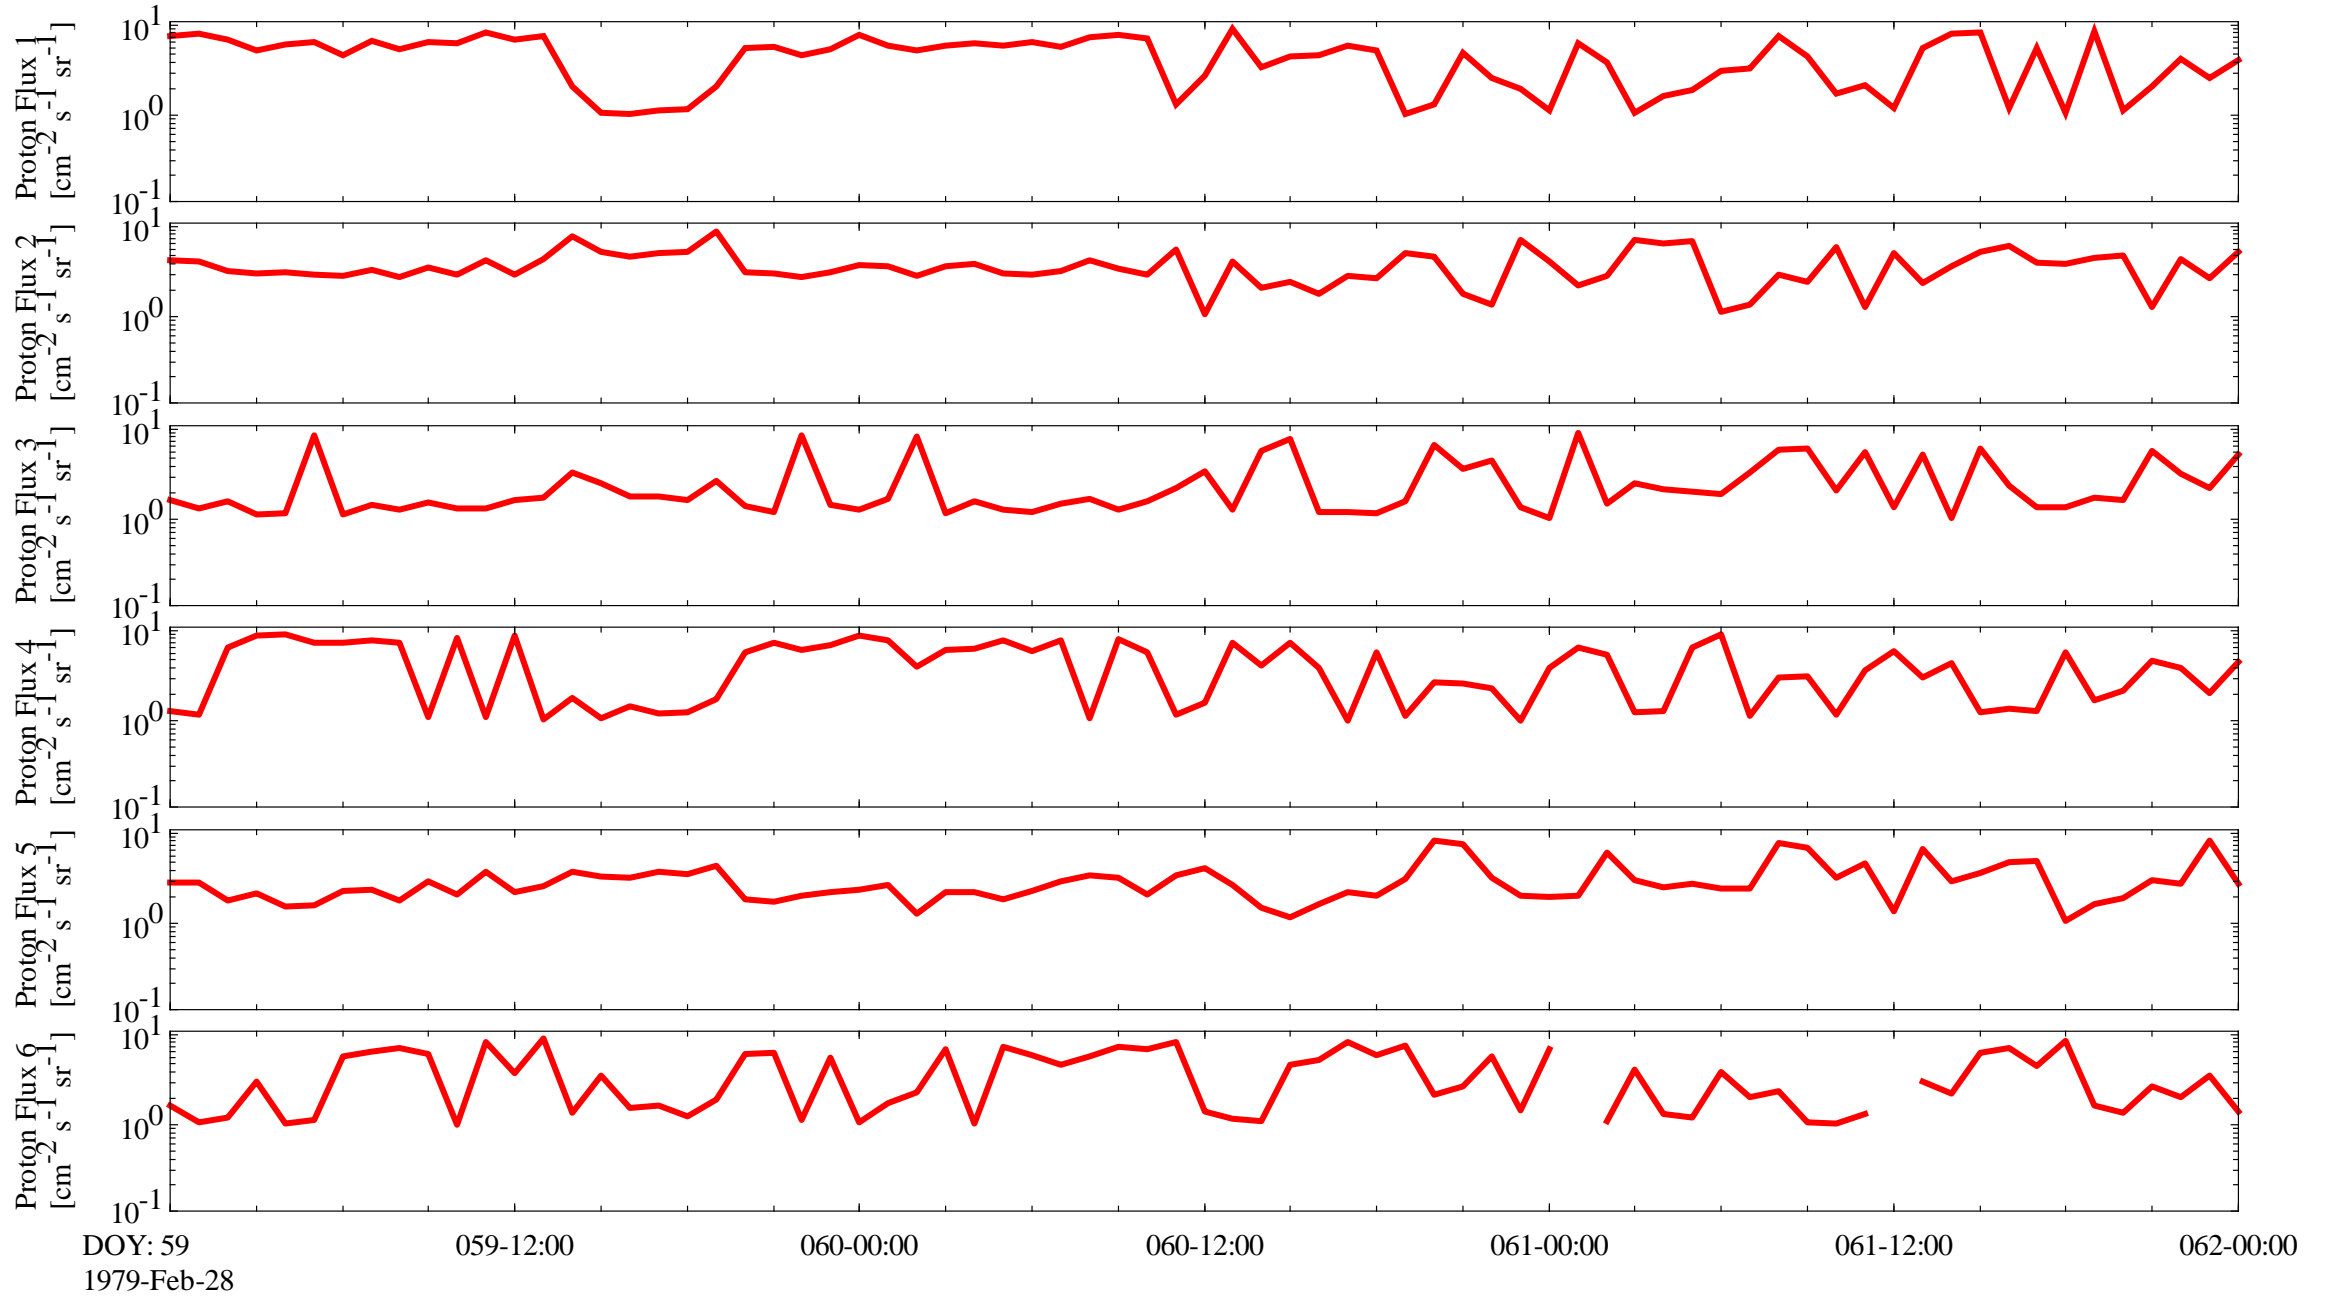

Voyager 1 CRS Pulse Height Proton Flux at Jupiter

Voyager 1 CRS Pulse Height Proton Flux at Jupiter

Voyager 1 CRS Pulse Height Proton Flux at Jupiter

Voyager 1 CRS Pulse Height Proton Flux at Jupiter

Voyager 1 CRS Pulse Height Proton Flux at Jupiter

Voyager 1 CRS Pulse Height Proton Flux at Jupiter