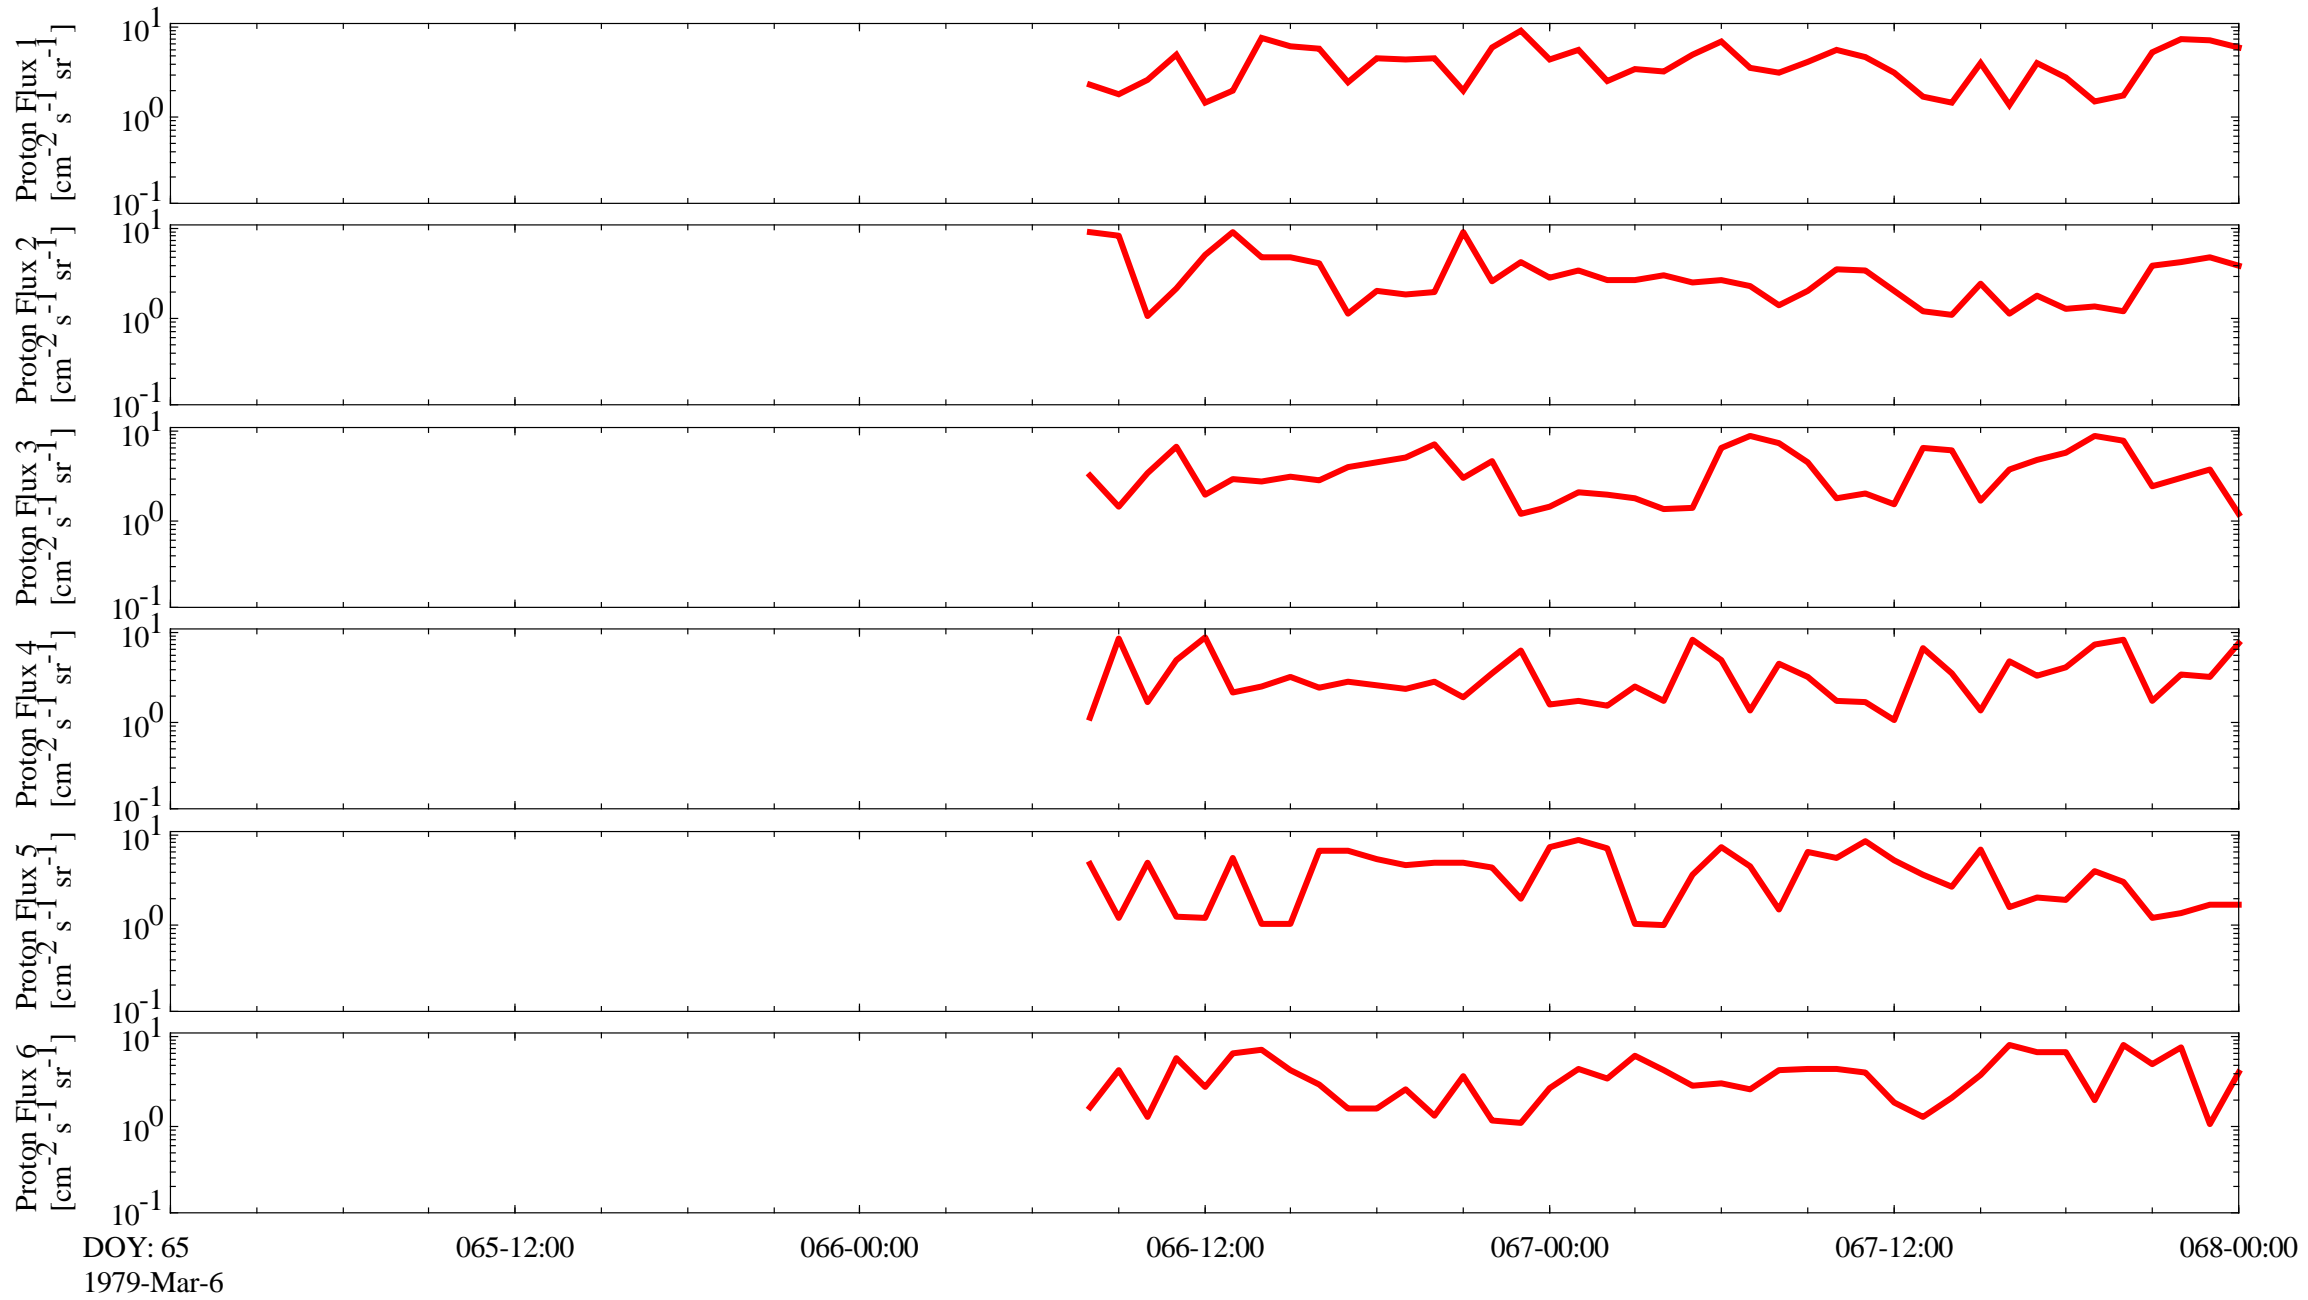

Voyager 1 CRS Pulse Height Proton Flux at Jupiter

Voyager 1 CRS Pulse Height Proton Flux at Jupiter

Voyager 1 CRS Pulse Height Proton Flux at Jupiter

Voyager 1 CRS Pulse Height Proton Flux at Jupiter

Voyager 1 CRS Pulse Height Proton Flux at Jupiter

Voyager 1 CRS Pulse Height Proton Flux at Jupiter