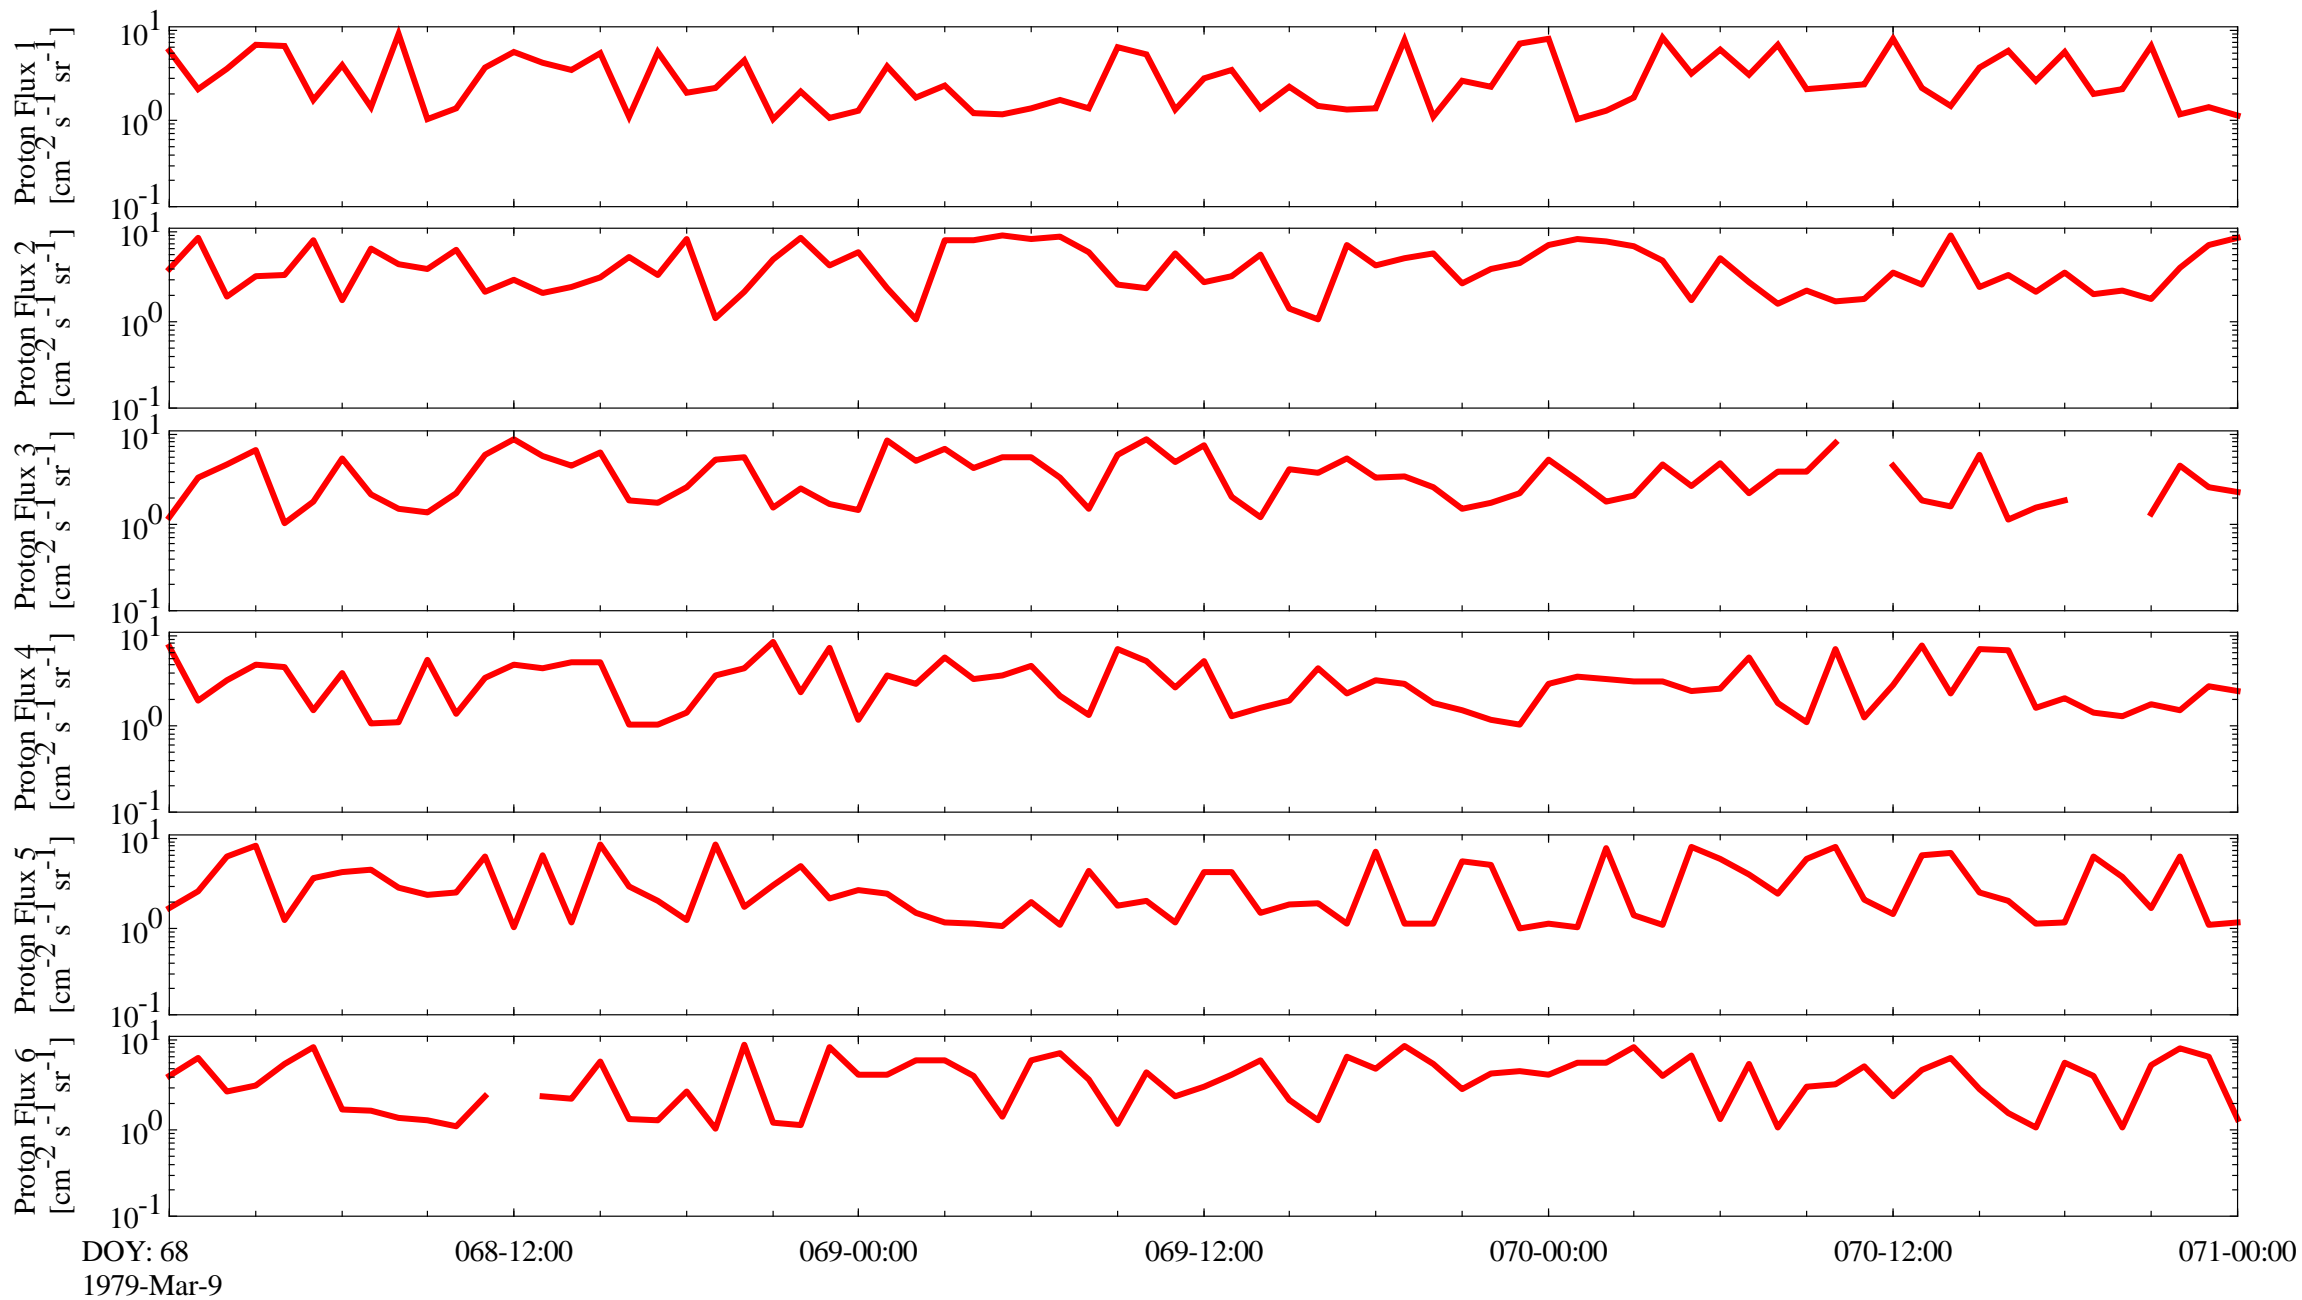

Voyager 1 CRS Pulse Height Proton Flux at Jupiter

Voyager 1 CRS Pulse Height Proton Flux at Jupiter

Voyager 1 CRS Pulse Height Proton Flux at Jupiter

Voyager 1 CRS Pulse Height Proton Flux at Jupiter

Voyager 1 CRS Pulse Height Proton Flux at Jupiter

Voyager 1 CRS Pulse Height Proton Flux at Jupiter