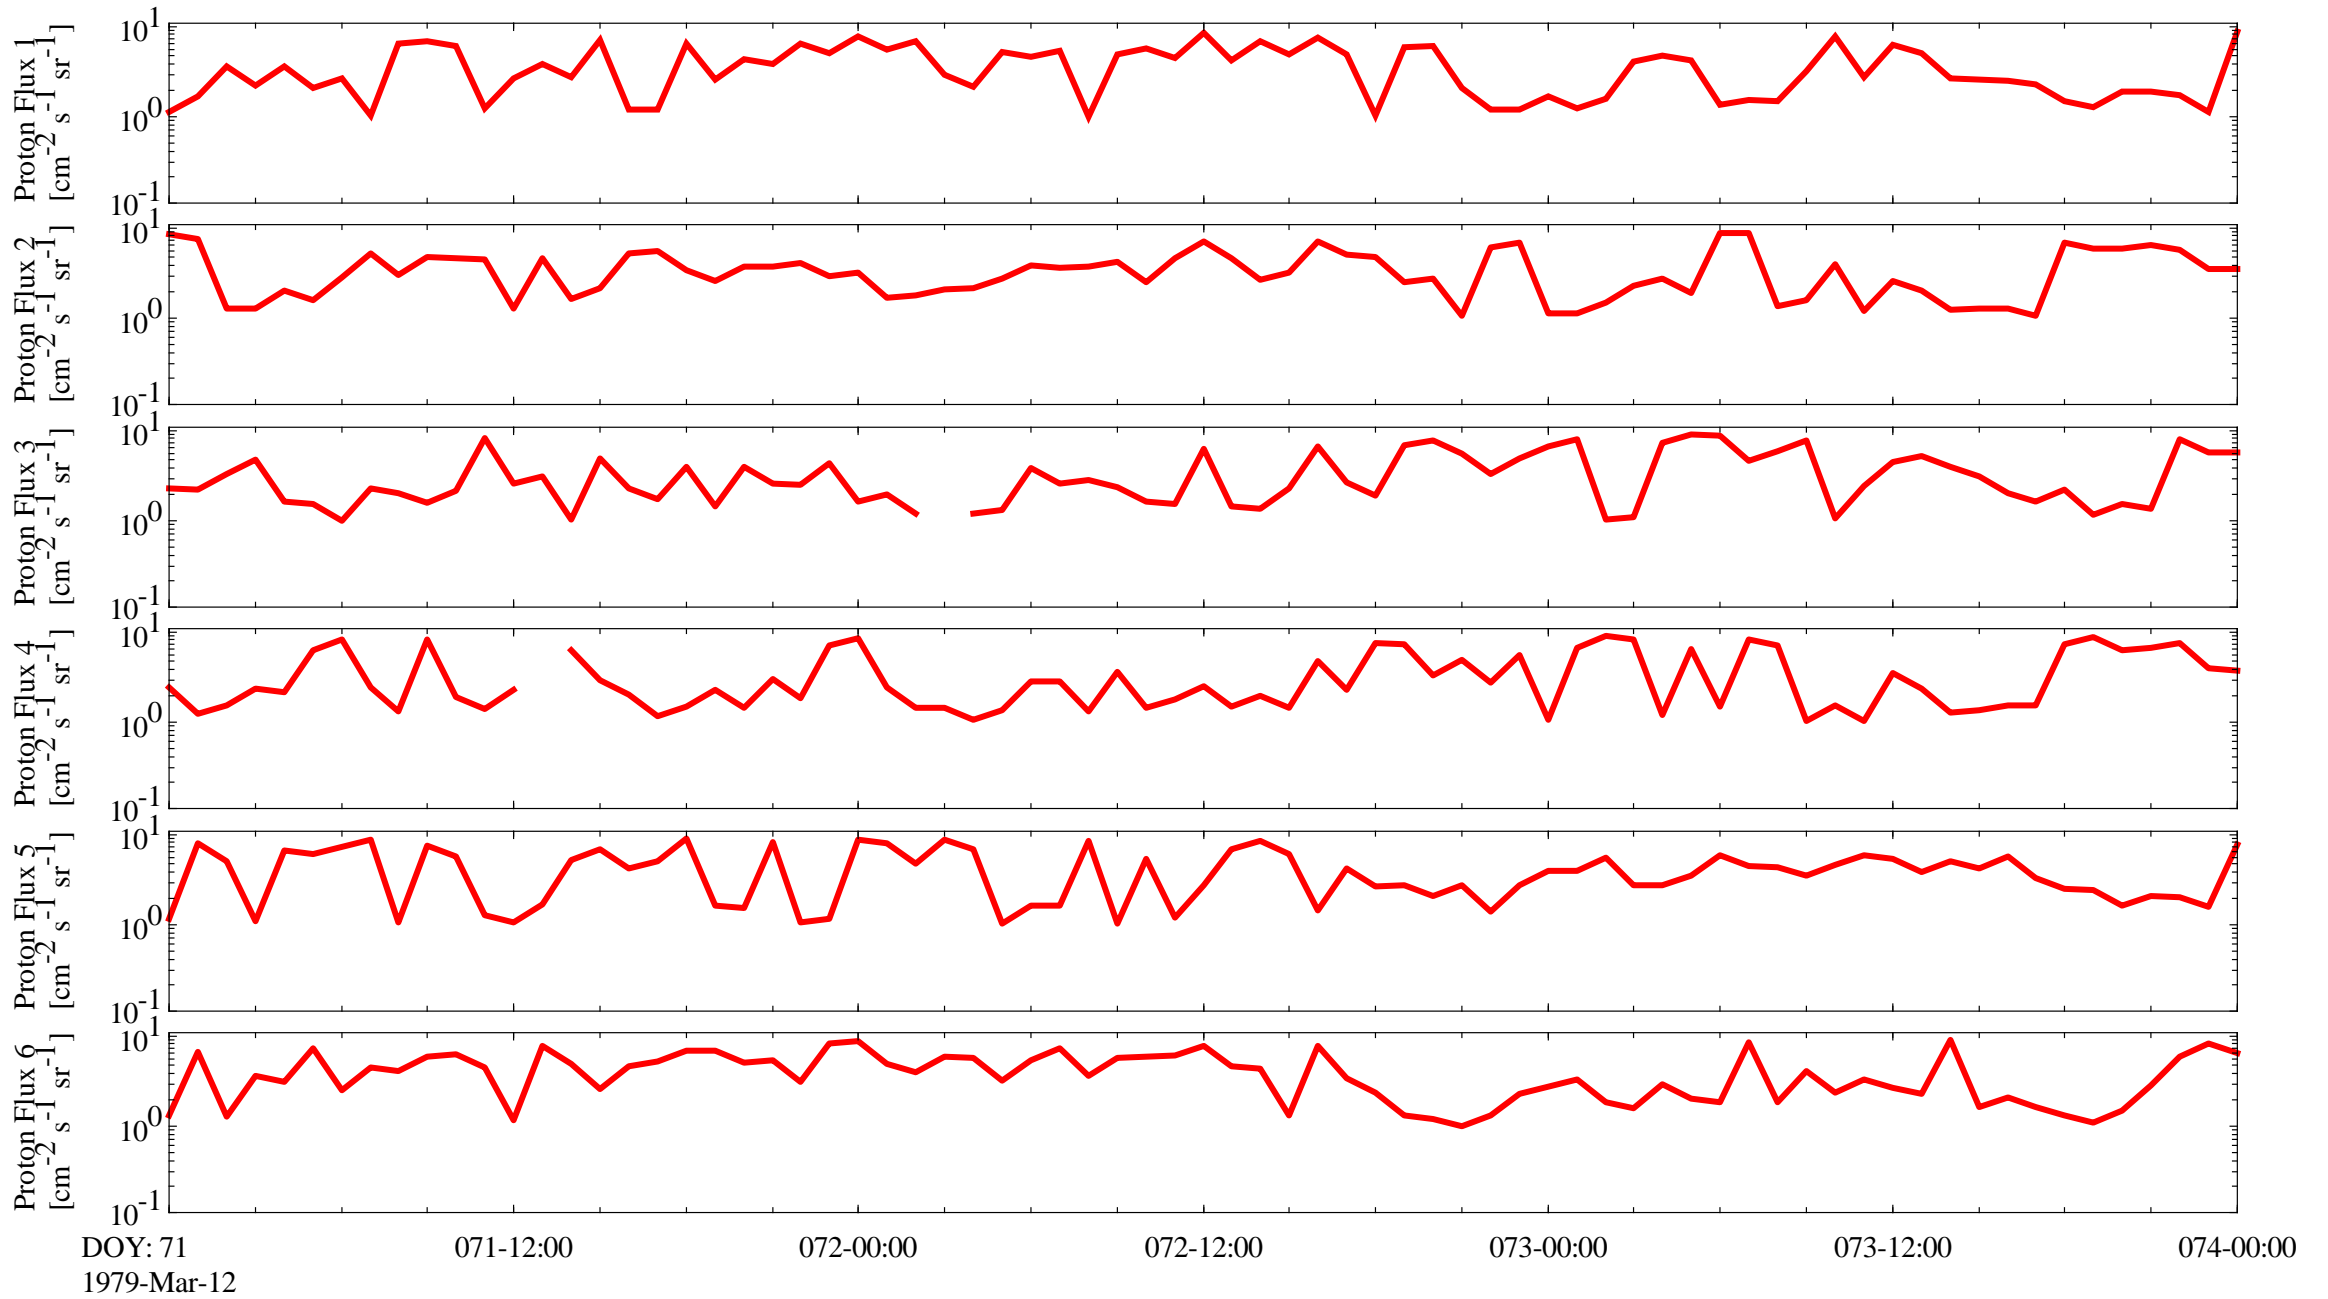

Voyager 1 CRS Pulse Height Proton Flux at Jupiter

Voyager 1 CRS Pulse Height Proton Flux at Jupiter

Voyager 1 CRS Pulse Height Proton Flux at Jupiter

Voyager 1 CRS Pulse Height Proton Flux at Jupiter

Voyager 1 CRS Pulse Height Proton Flux at Jupiter

Voyager 1 CRS Pulse Height Proton Flux at Jupiter