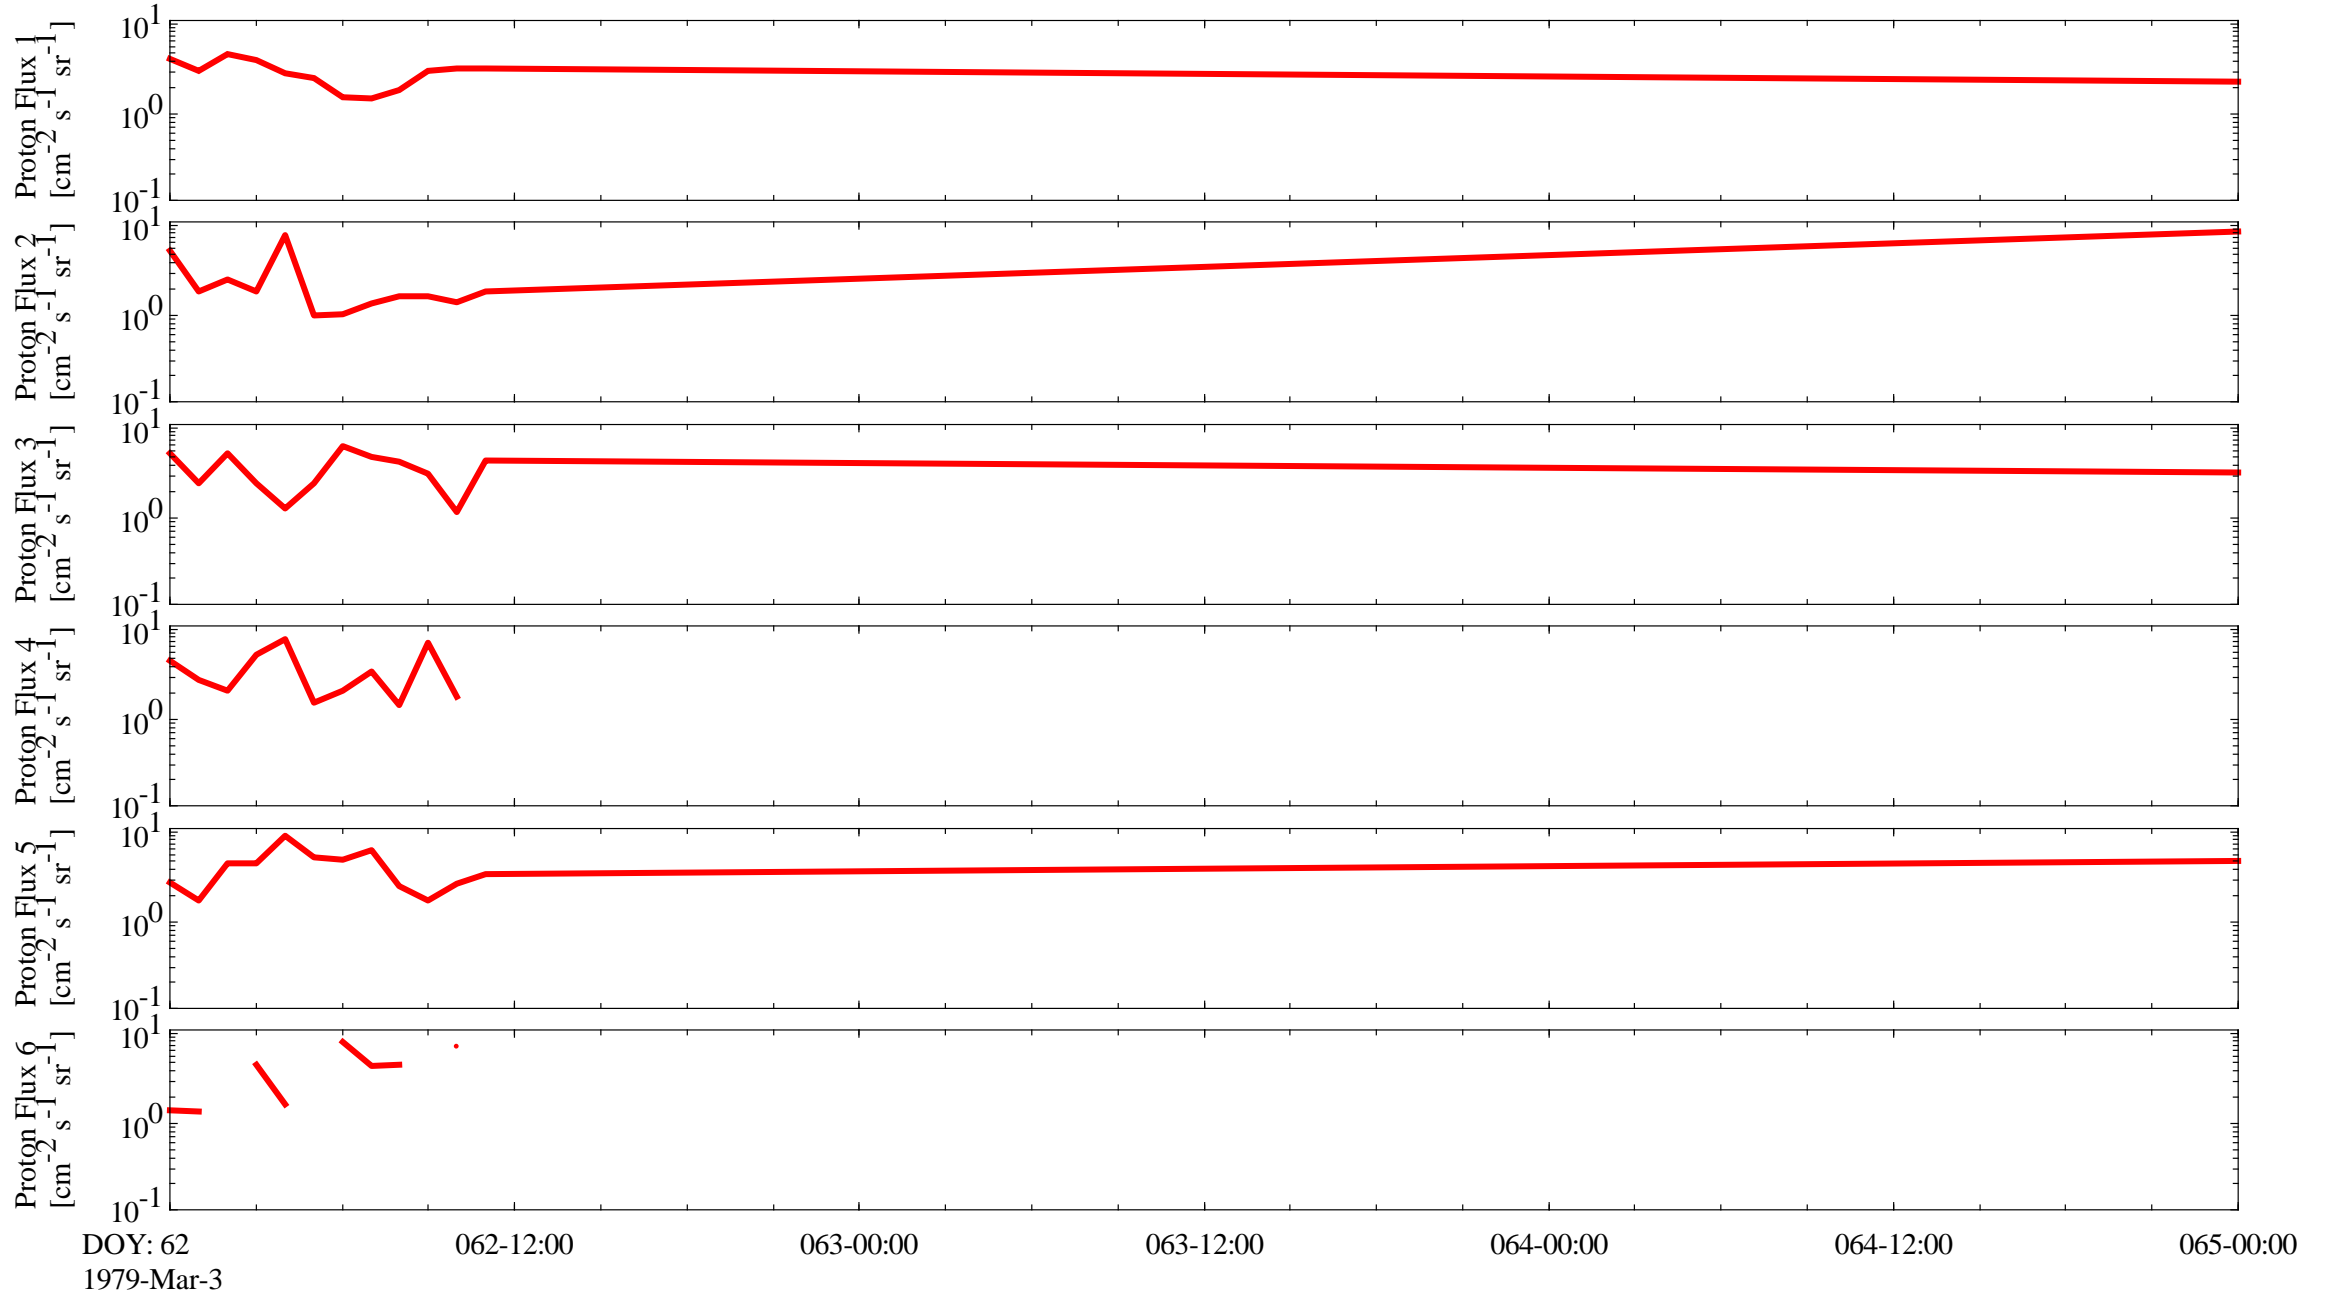

Voyager 1 CRS Pulse Height Proton Flux at Jupiter

Voyager 1 CRS Pulse Height Proton Flux at Jupiter

Voyager 1 CRS Pulse Height Proton Flux at Jupiter

Voyager 1 CRS Pulse Height Proton Flux at Jupiter

Voyager 1 CRS Pulse Height Proton Flux at Jupiter

Voyager 1 CRS Pulse Height Proton Flux at Jupiter