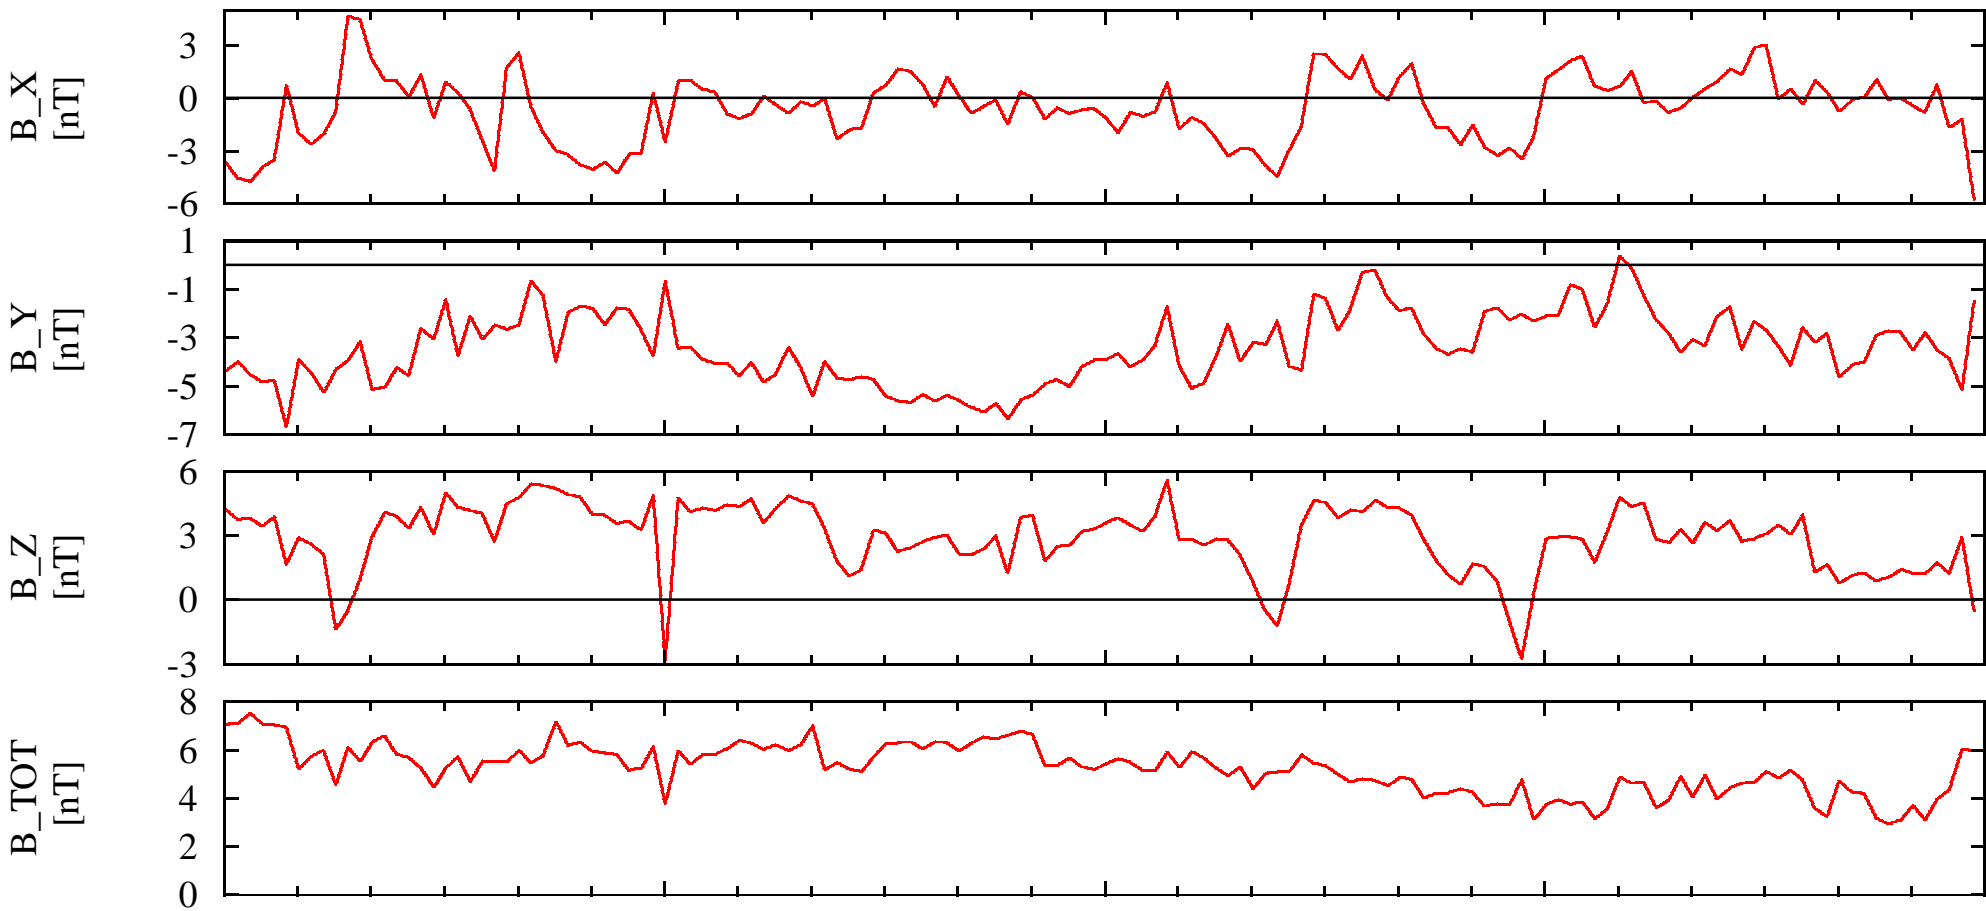

# NEAR Solar Orbital Coordinates

DOY: 354 00:00

06:00

12:00

18:00

00:00

1997-Dec-20

NSO\_X3.75e+007

3.77e+007

3.78e+007

3.80e+007

3.81e+007

NSO\_Y1.04e+008

1.04e+008

1.04e+008

1.04e+008