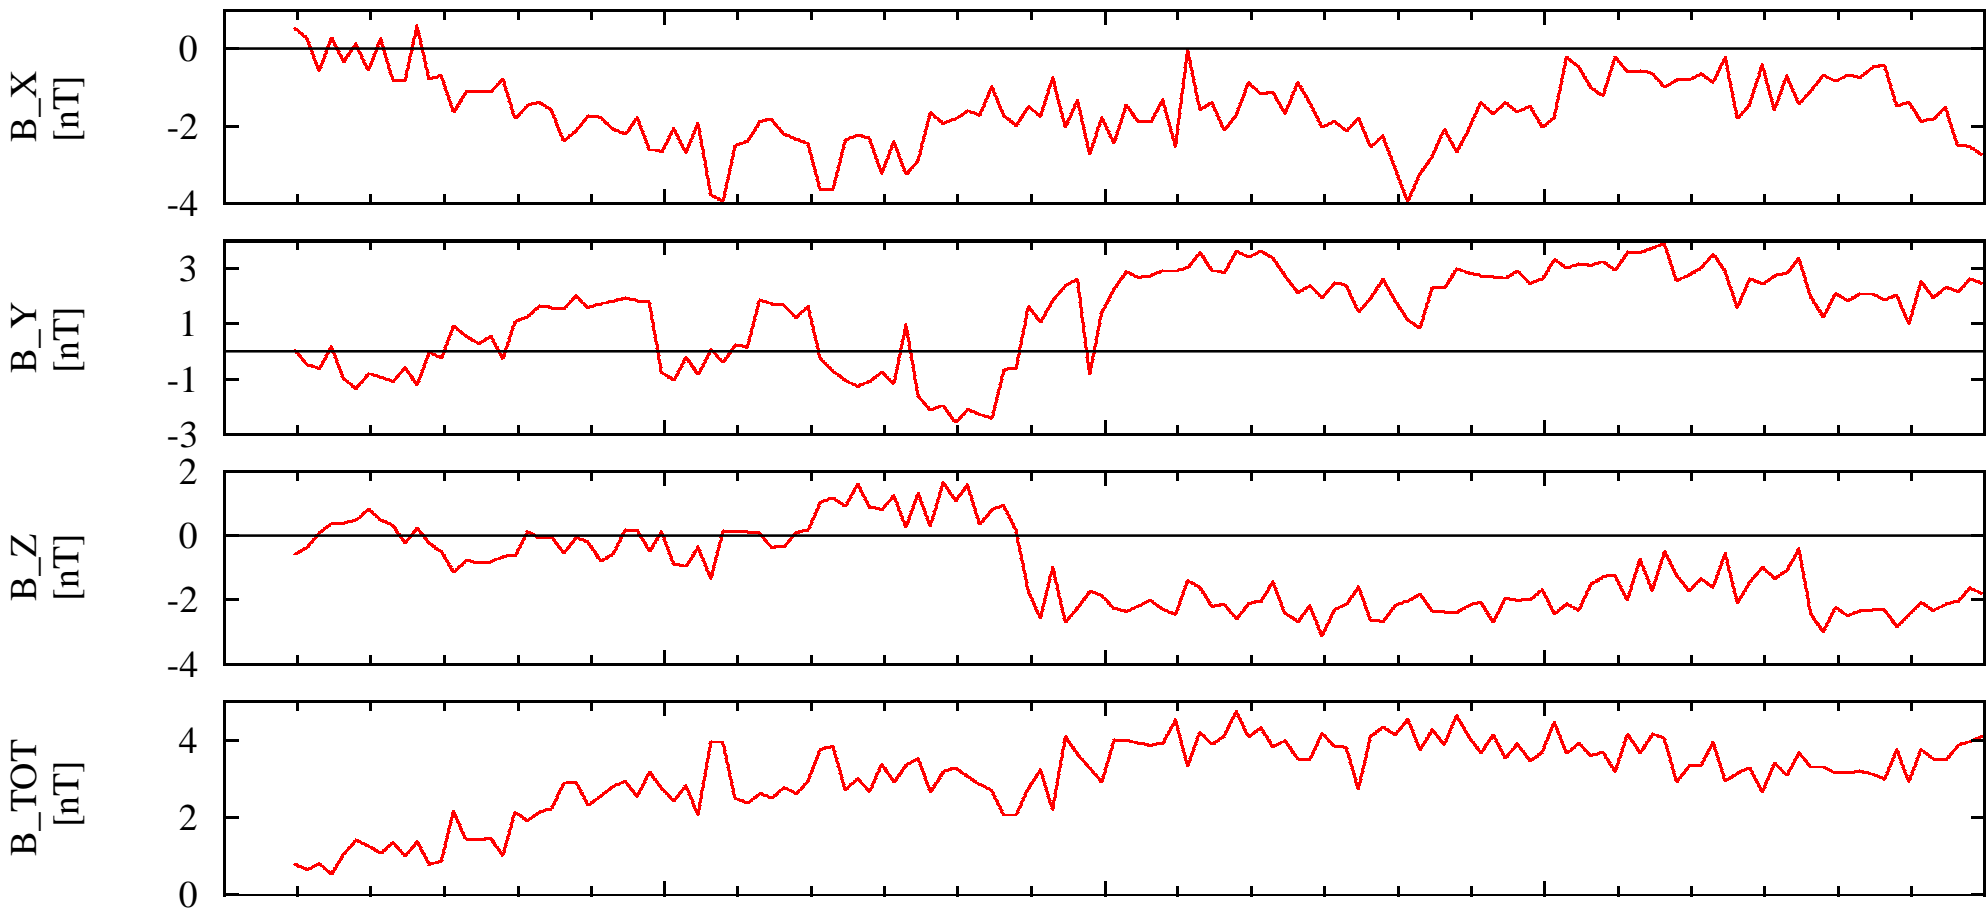

# NEAR Solar Orbital Coordinates

DOY: 350 00:00  
1997-Dec-16

NSO_X	3.48e+007	3.50e+007	3.51e+007	3.53e+007	3.55e+007
NSO_Y	1.05e+008	1.05e+008	1.05e+008	1.05e+008	1.05e+008
NSO_Z	-2.18e+007	-2.17e+007	-2.16e+007	-2.15e+007	-2.14e+007