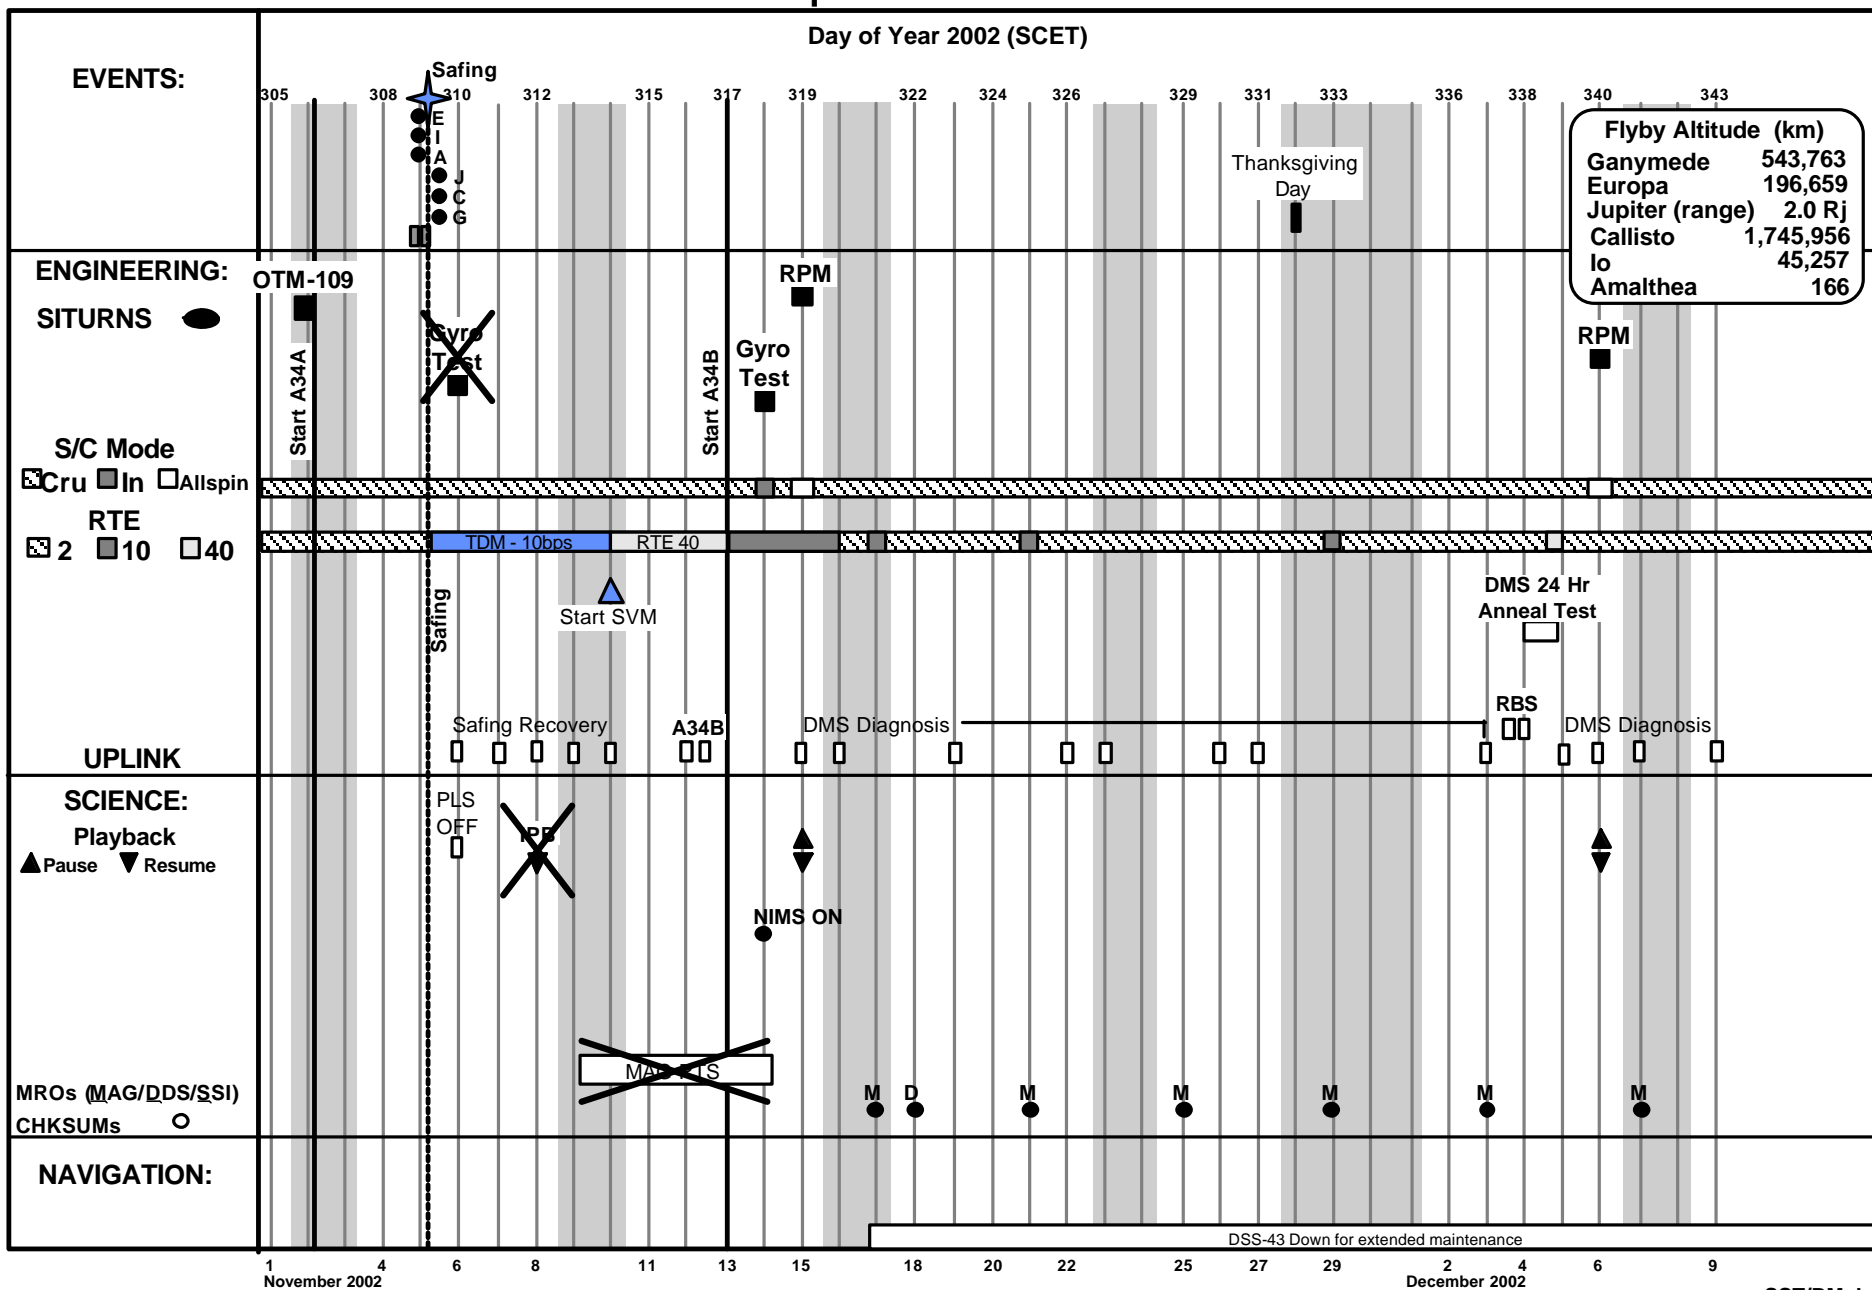

A34B Sequence Overview - Part 1

Note: Spacecraft Safing occurred at 02-309/06:35:36 SCET, after the Amalthea flyby, but before perijove.