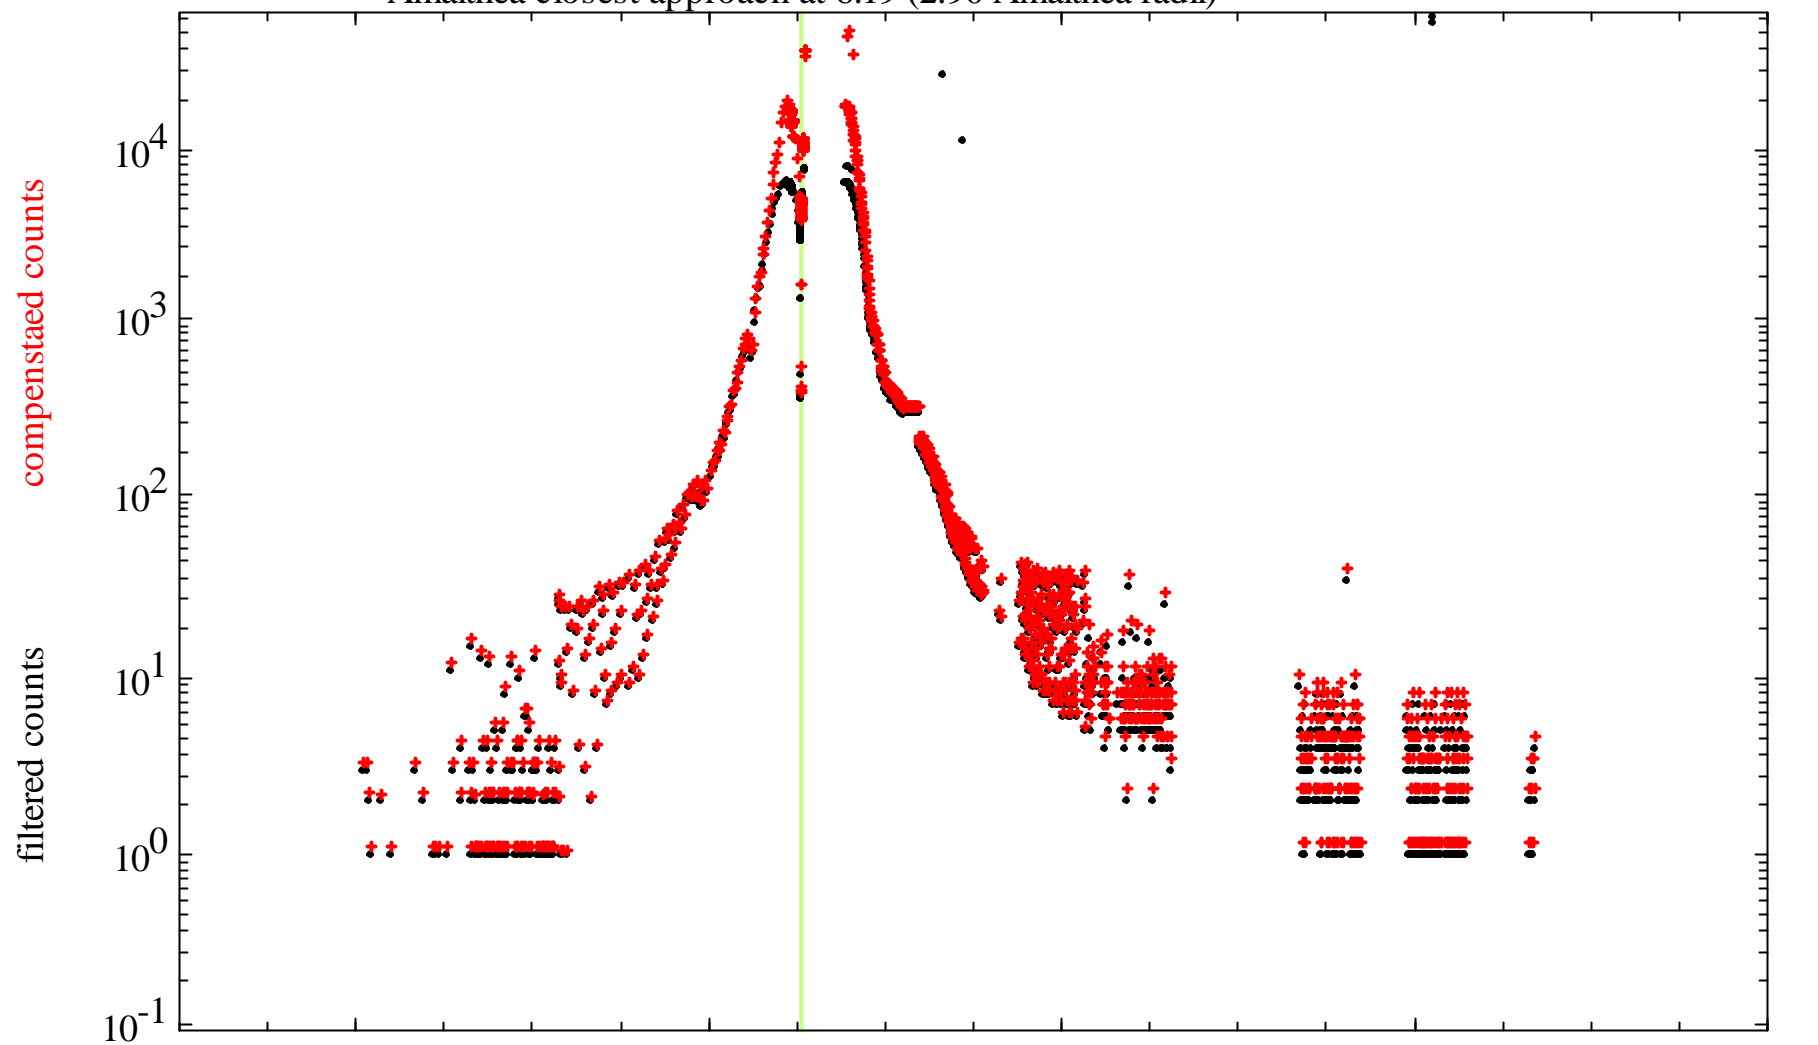

# Amalthea 34 orbit Star Scanner data

Amalthea closest approach at 6:19 (2.90 Amalthea radii)

	00:00	00:00	00:00	00:00	00:00
DOY: 307					
2002-Nov-3					
L	24.87	8.92	16.13	30.55	33.85
Jupiter Range	24.53	8.71	15.79	29.73	33.76
Magnetic Lat	6.69	-8.71	8.25	-9.41	-2.91