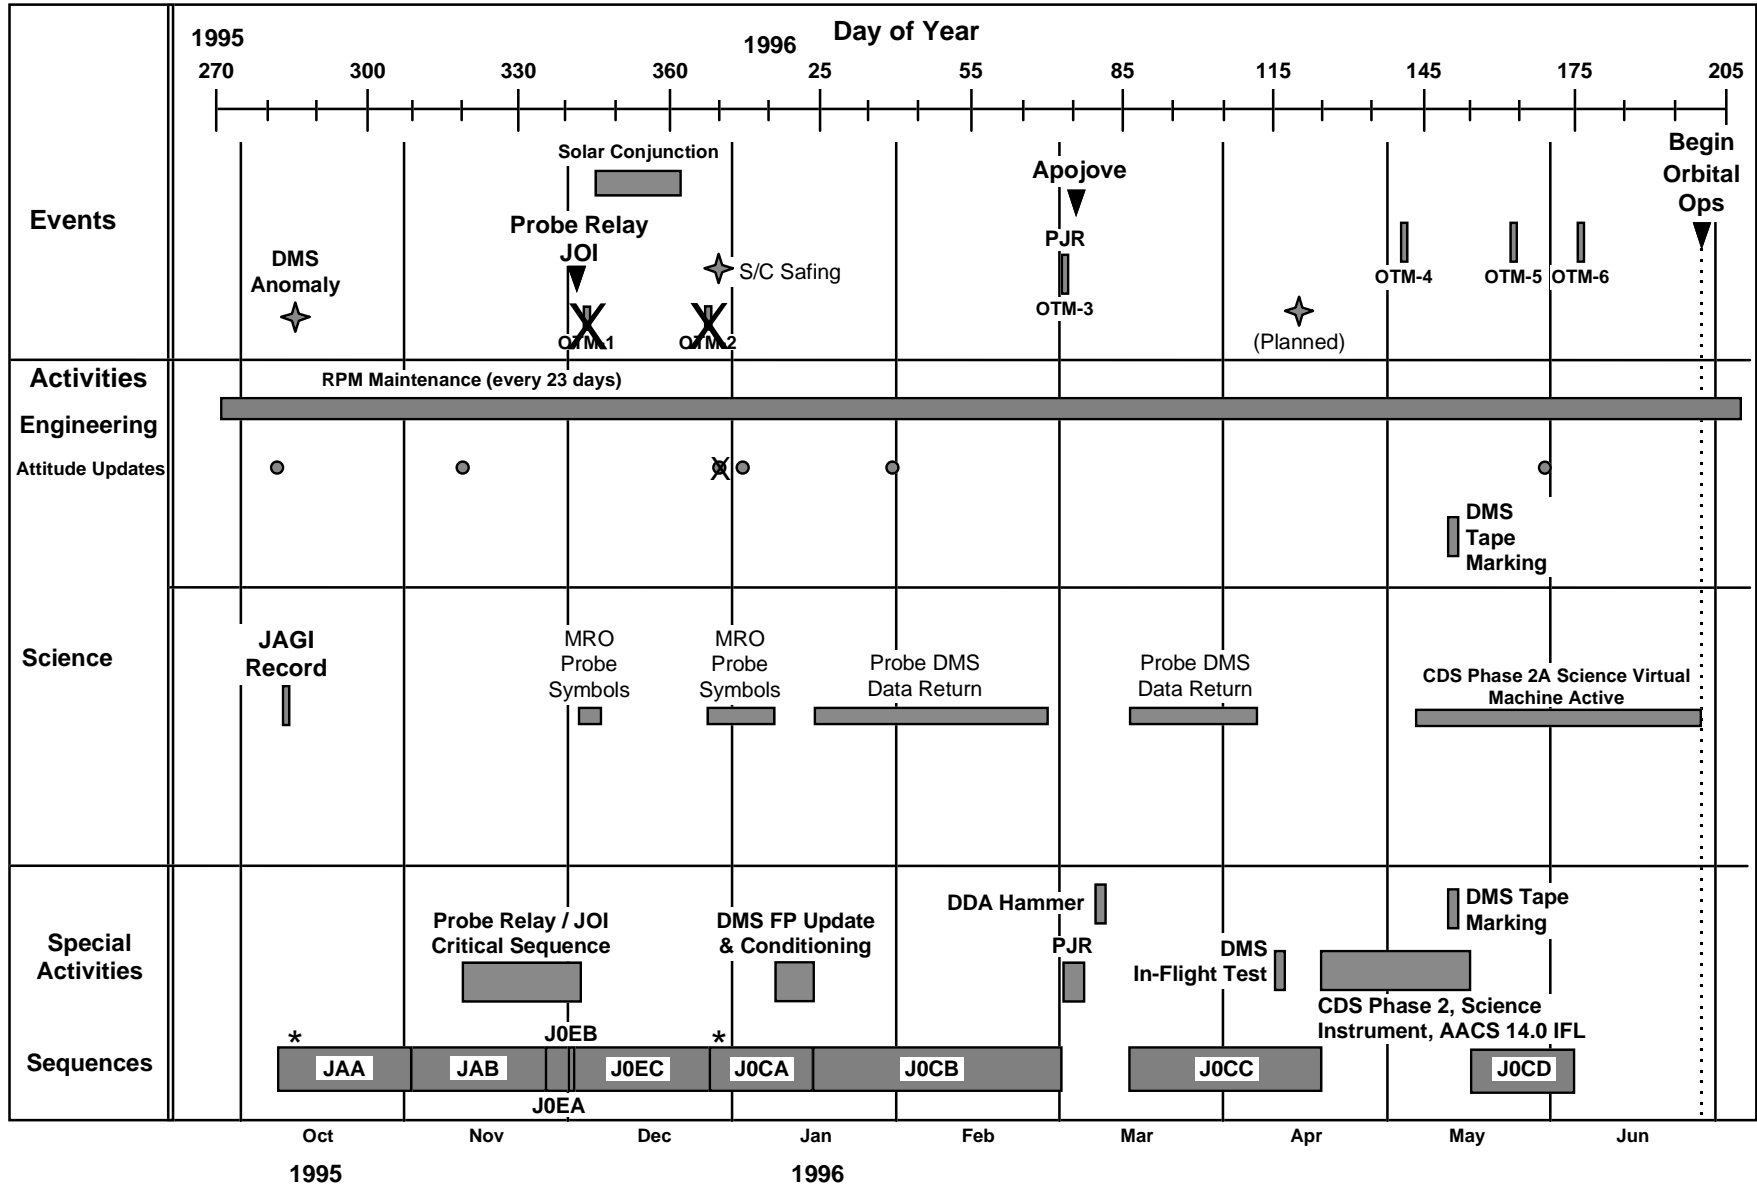

Activity Plan Overview (Jupiter Approach through J0)

Note: Activities in JAA were interrupted on 10/12/95 when the sequence was cancelled by ground command due to the DMS anomaly.
 Activities in JOCA were interrupted on 1/5/96 by a safing caused by a CDS command constraint violation.