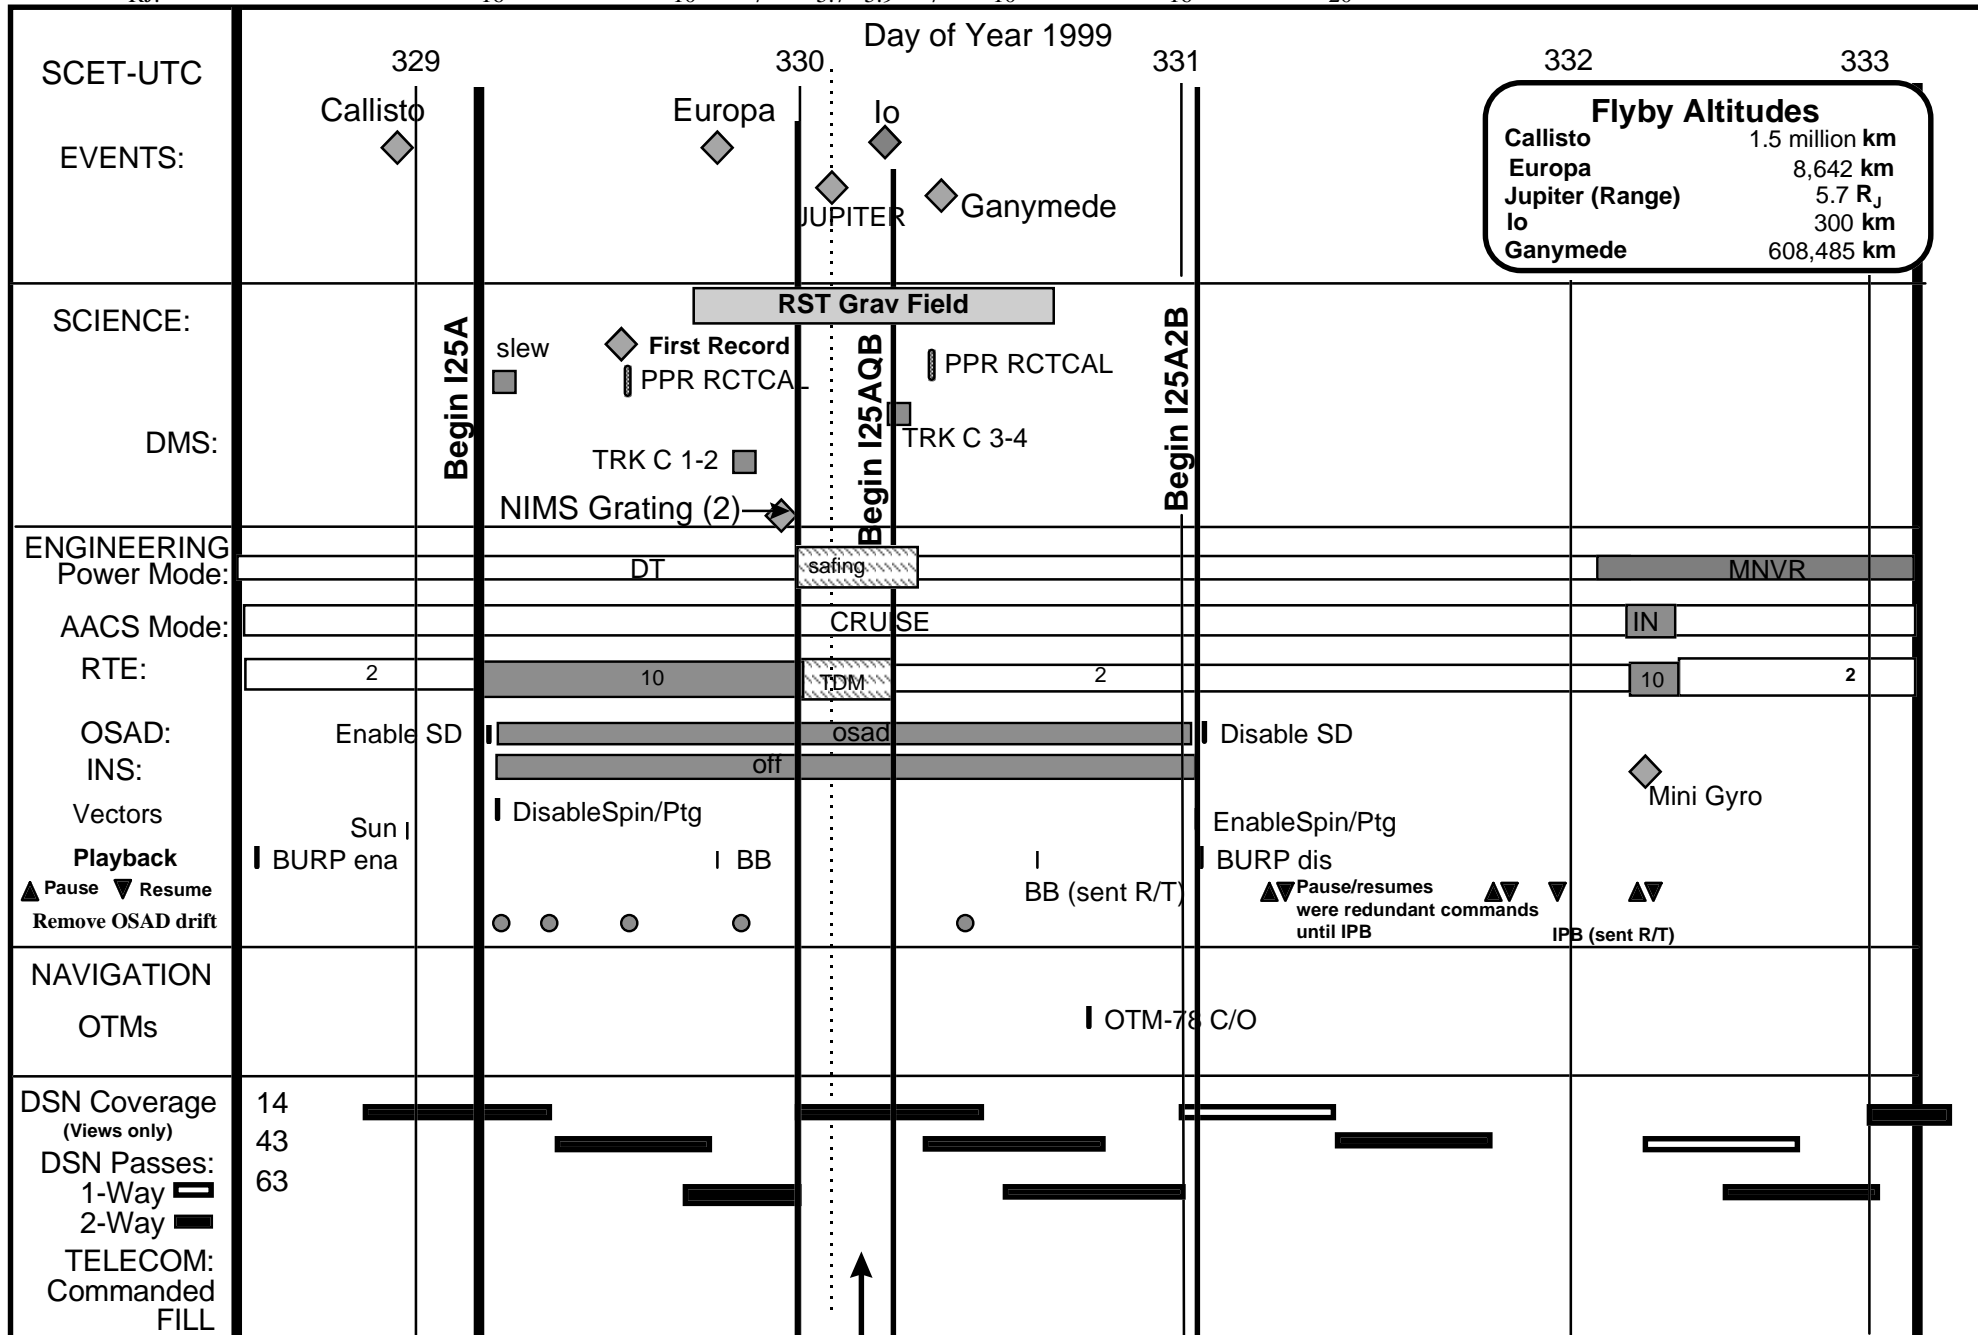

# I25A Sequence Overview

RJ: 16 10 7 5.7 5.9 7 10 16 20

Flyby Altitudes	
Callisto	1.5 million km
Europa	8,642 km
Jupiter (Range)	5.7 R <sub>J</sub>
Io	300 km
Ganymede	608,485 km

November 25

26

27

28

PDF/SST  
12/7/99

SAFING and recovery commanding