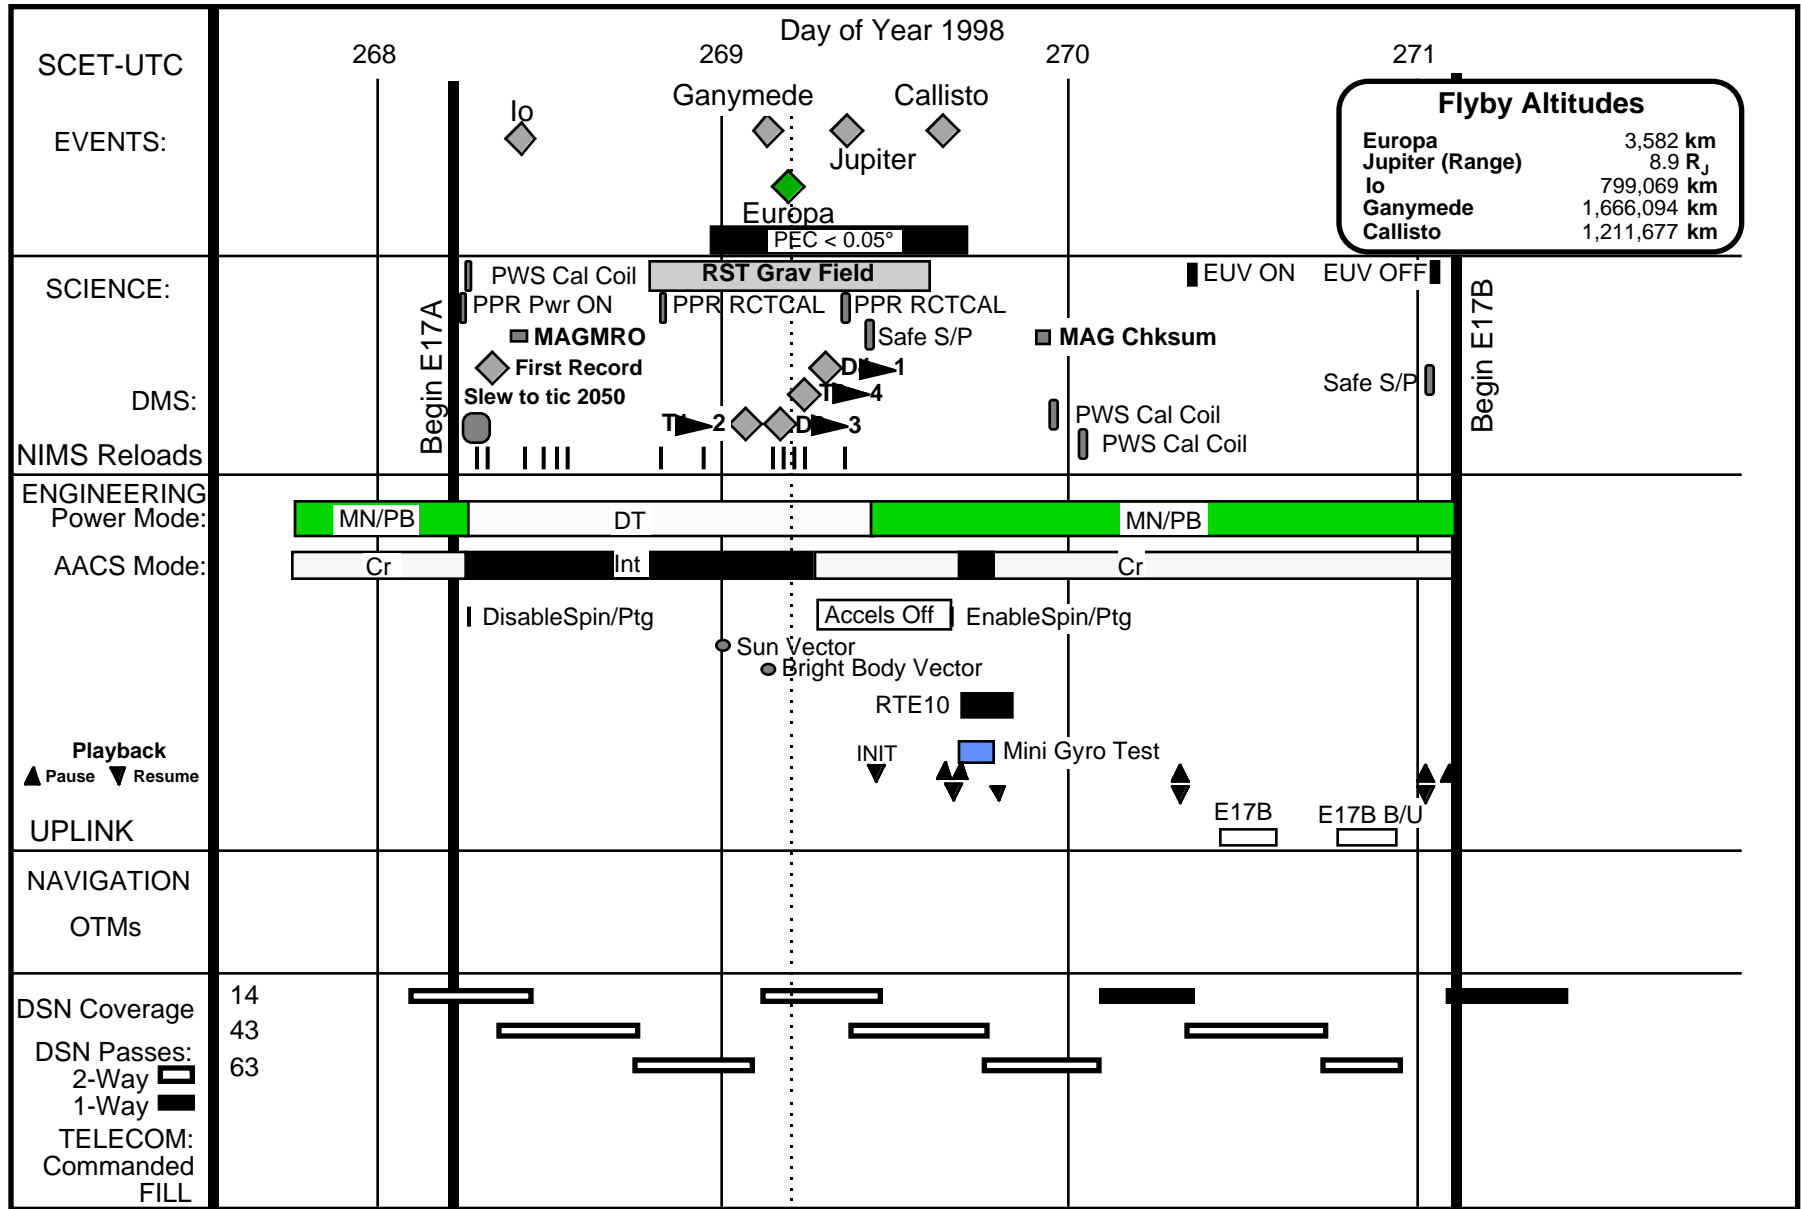

E17A Sequence Overview

Flyby Altitudes	
Europa	3,582 km
Jupiter (Range)	8.9 R _J
Io	799,069 km
Ganymede	1,666,094 km
Callisto	1,211,677 km

September 25

26

27

28