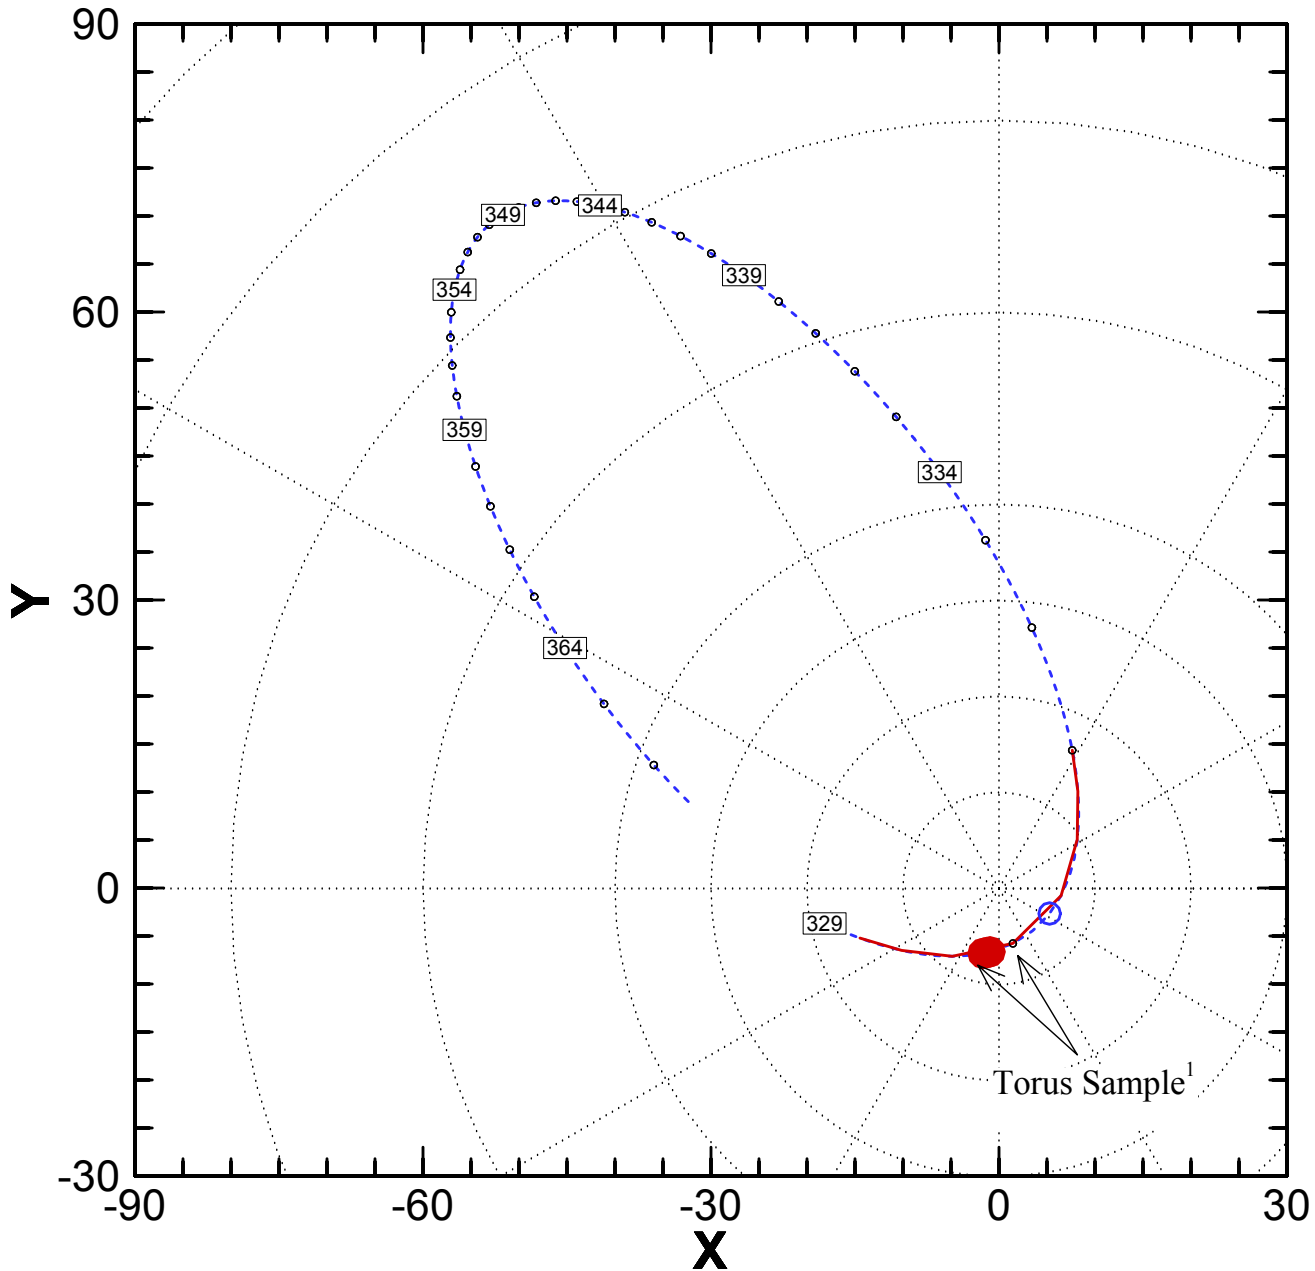

# I25 Trajectory Overview

I25 Start: 99-329/04:00 (11/25/99)  
I25 End: 00-002/00:00 (01/02/00)

Periapsis  
Time: 330 00:01:00  
Range (Rj): 5.94

Apojove  
Time: 349 14:46:00  
Range (Rj): 87.17

Encounter C/A  
Time: 330 04:05:22  
Latitude: -76.56  
Longitude: 315.5  
Altitude (km): 303.3  
SIII W. Lon: 151.5

RTS Intervals  
Start: 298 04:02:00 Stop: 300 01:28:00

Notes:  
(1) Io Torus Sample truncated at  
99-330/00:02, and Io Enc.  
lost due to s/c safing