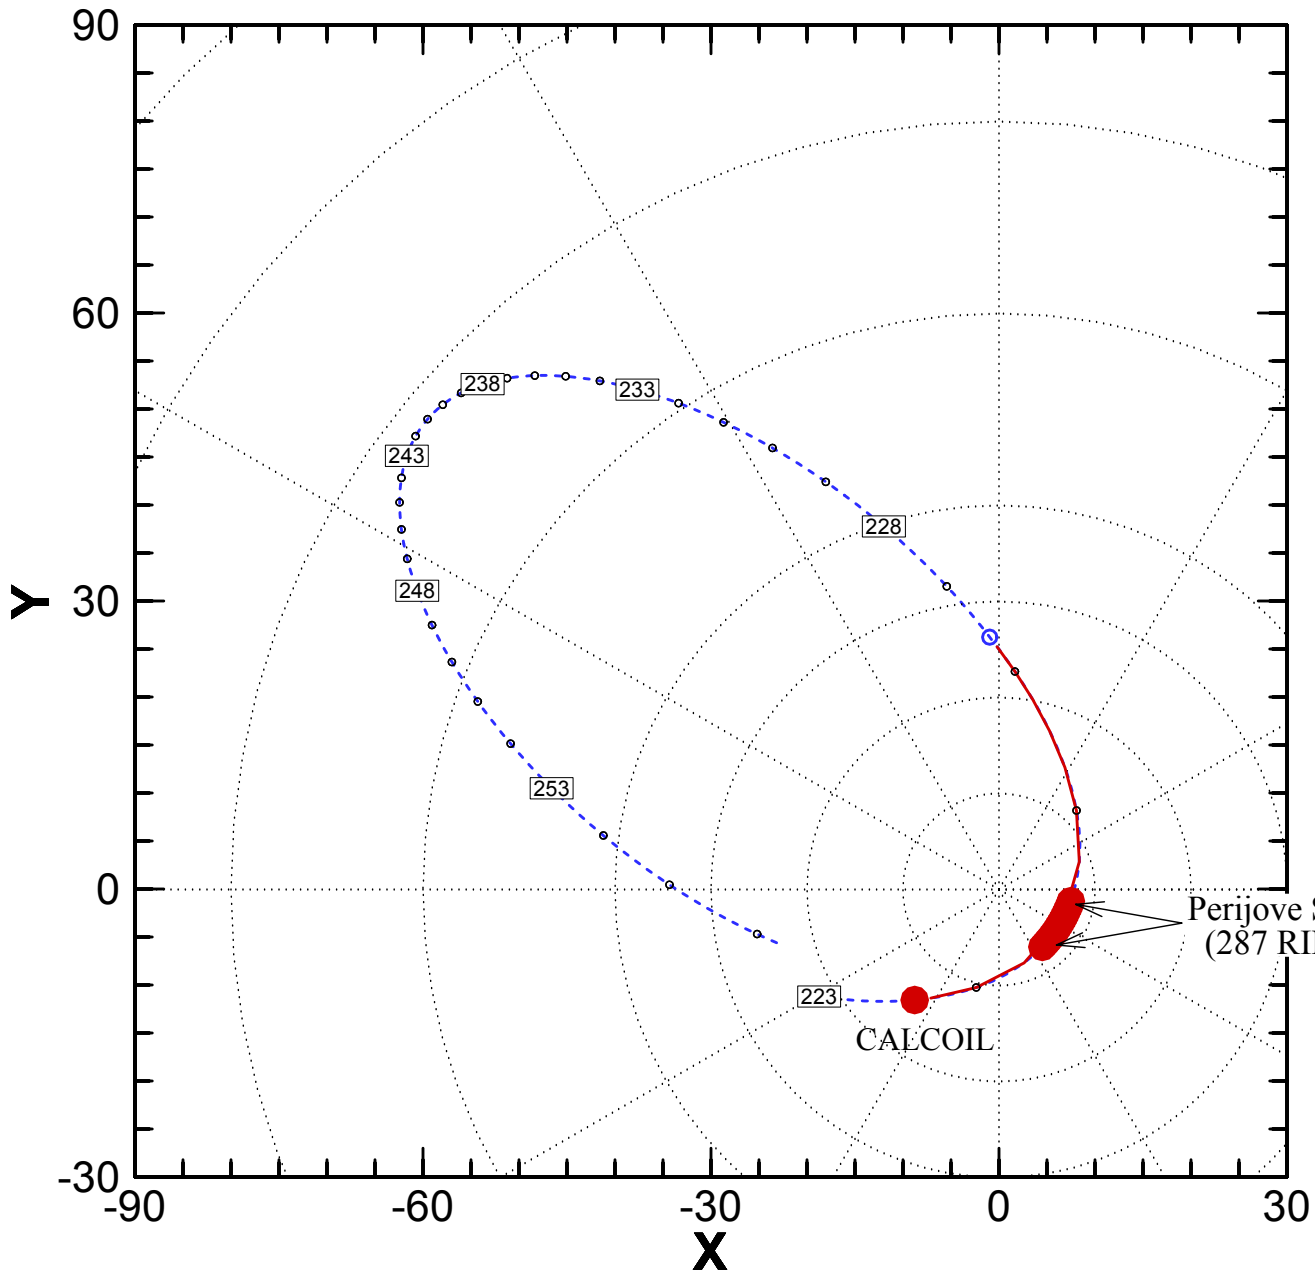

C22 MAG Trajectory Overview

C22 Start: 99-223/14:00 (08/11/99)

C22 End: 99-256/20:00 (09/13/99)

Periapsis
Time: 224 10:58:00
Range (Rj): 7.32

Apojove
Time: 241 03:13:00
Range (Rj): 77.06

Encounter C/A
Time: 226 08:30:52
Latitude: -2.26
Longitude: 252.5
Altitude (km): 2293.3
SIII W. Lon: 26.8

RTS Intervals
Start: 223 14:03:00 Stop: 226 10:32:00