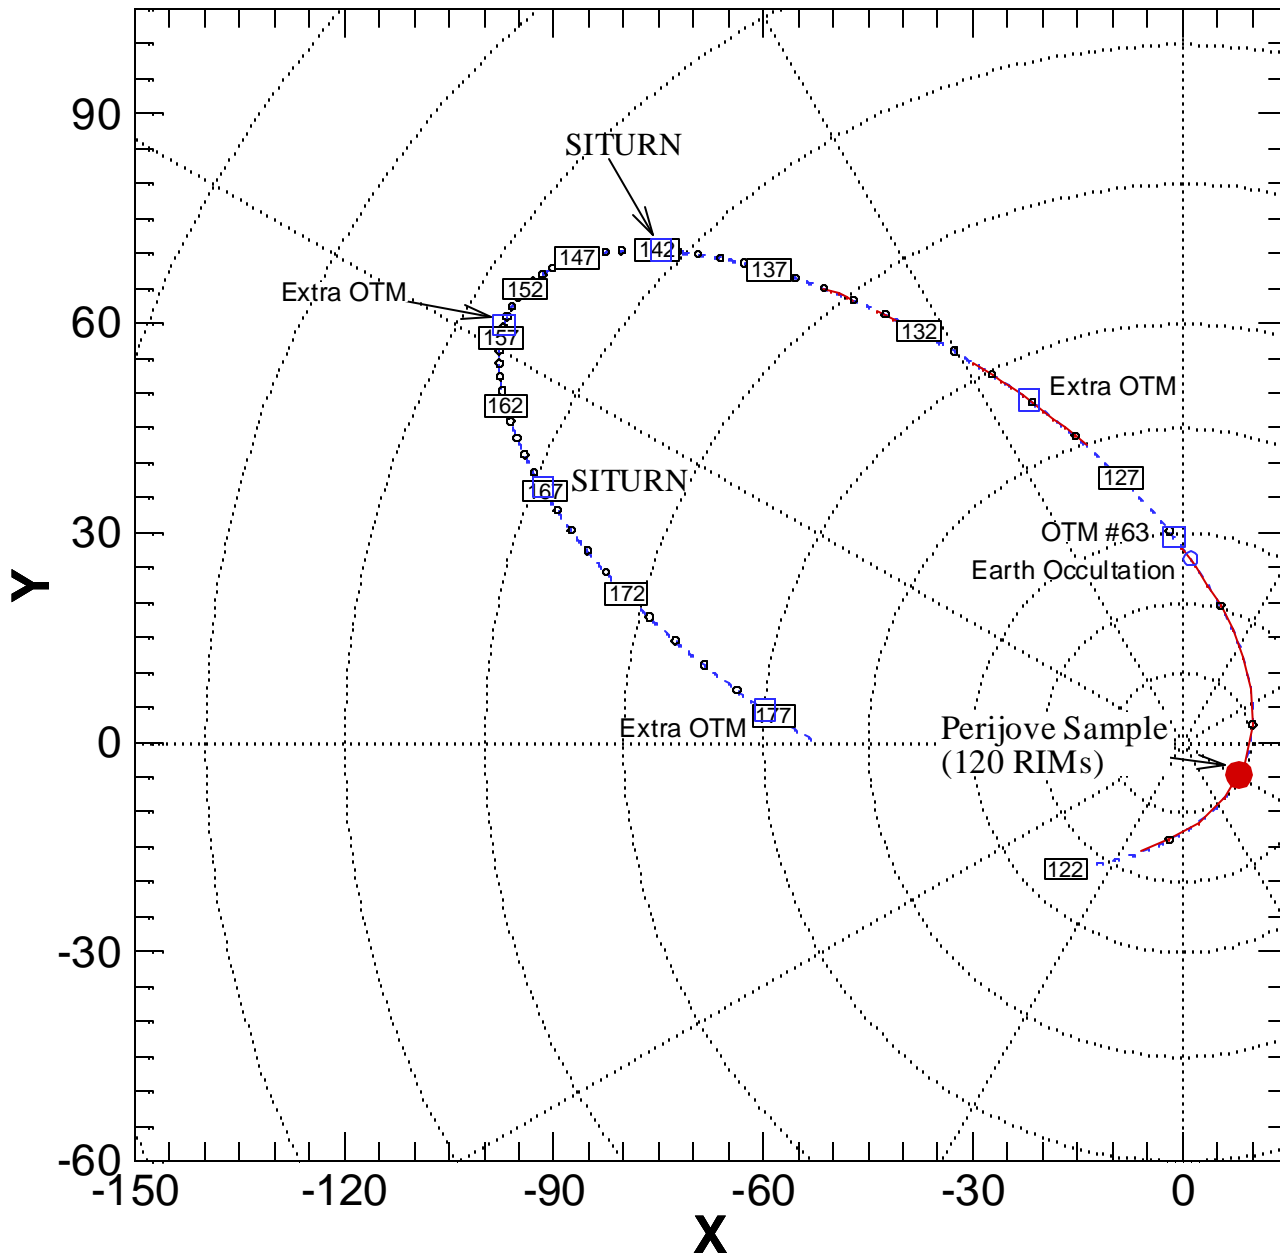

C20 Trajectory Overview

C20 Start: 99-122/17:00 (05/02/99)
 C20 End: 99-180/07:00 (06/29/99)

Periapsis
 Time: 123 17:00:00
 Range (Rj): 9.37

Apojove
 Time: 153 10:30:00
 Range (Rj): 114.53

Encounter C/A
 Time: 120 13:56:17
 Latitude: 2.47
 Longitude: 258.3
 Altitude (km): 1309.5
 SIII W. Lon: 153.3

RTS Intervals
 Start: 122 17:02:00 Stop: 125 20:35:00
 Start: 127 12:20:00 Stop: 130 15:15:00
 Start: 131 06:41:00 Stop: 135 04:00:00