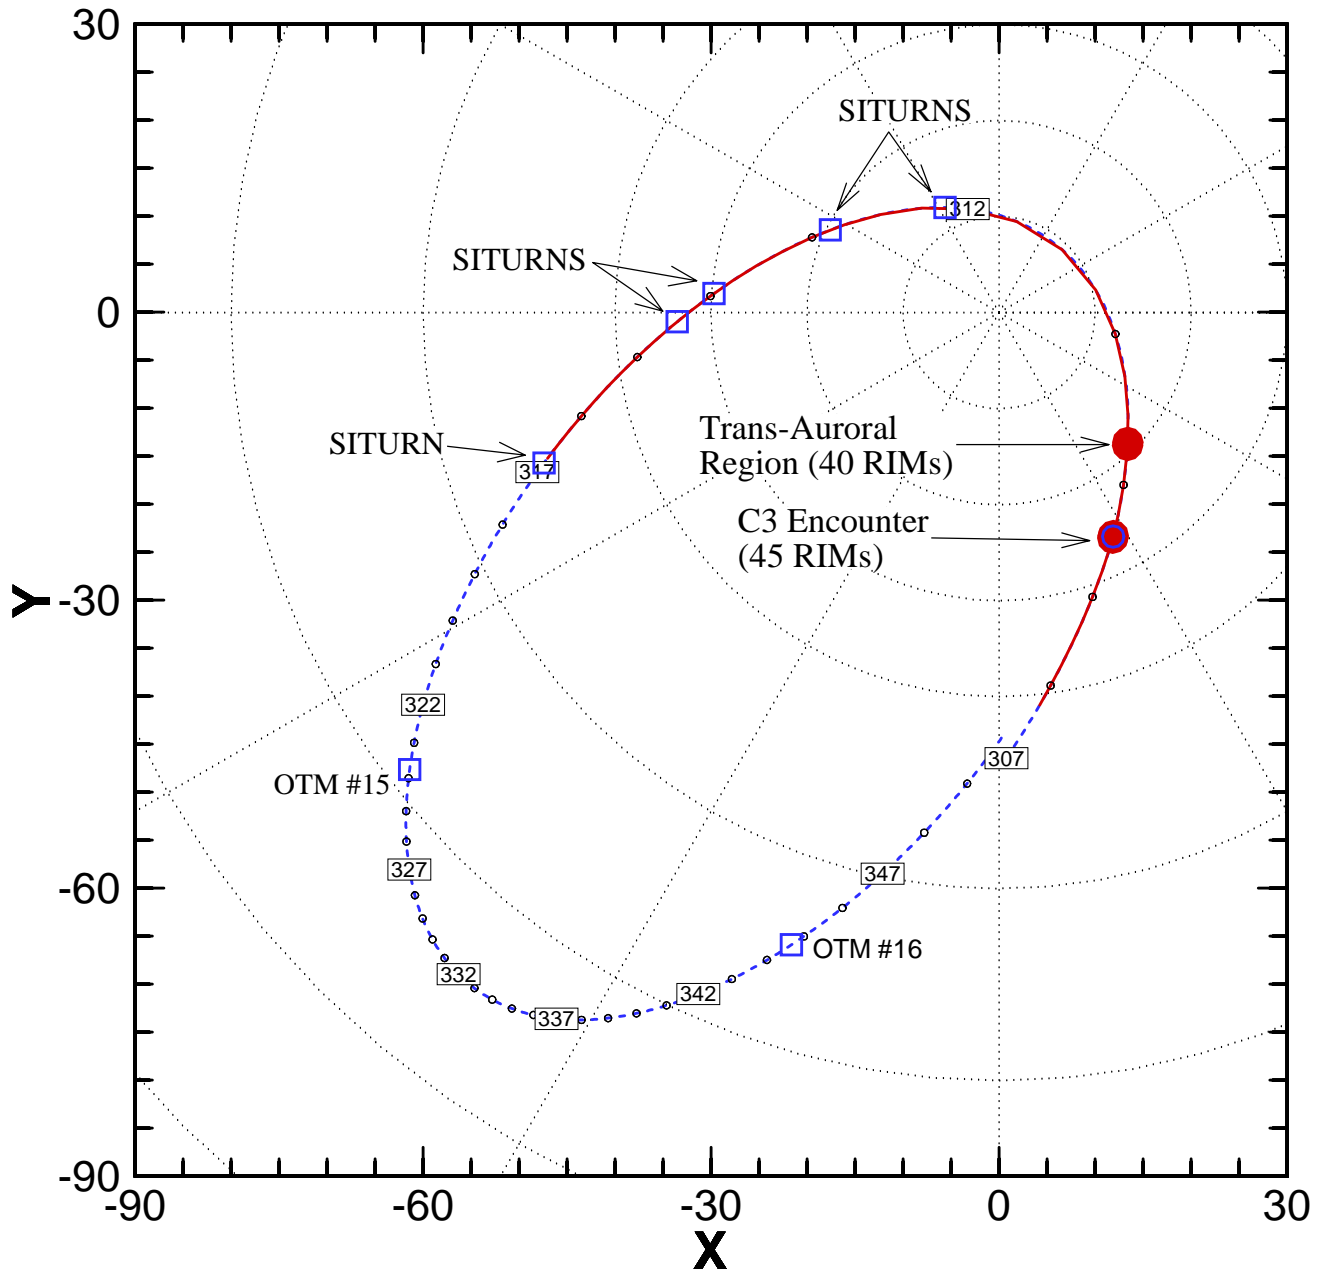

C3 Trajectory Overview

C3 Start: 96-307/16:00 (11/02/96)
 C3 End: 96-350/00:00 (12/15/96)

Periapsis
 Time: 311 13:31:07
 Range (Rj): 9.21

Apojove
 Time: 332 20:41:00
 Range (Rj): 89.14

Encounter C/A
 Time: 309 13:34:28
 Latitude: 13.20
 Longitude: 282.3
 Altitude (km): 1138.9
 SIII W. Lon: 242.9

RTS Intervals
 Start: 307 16:03:00 Stop: 316 18:30:00