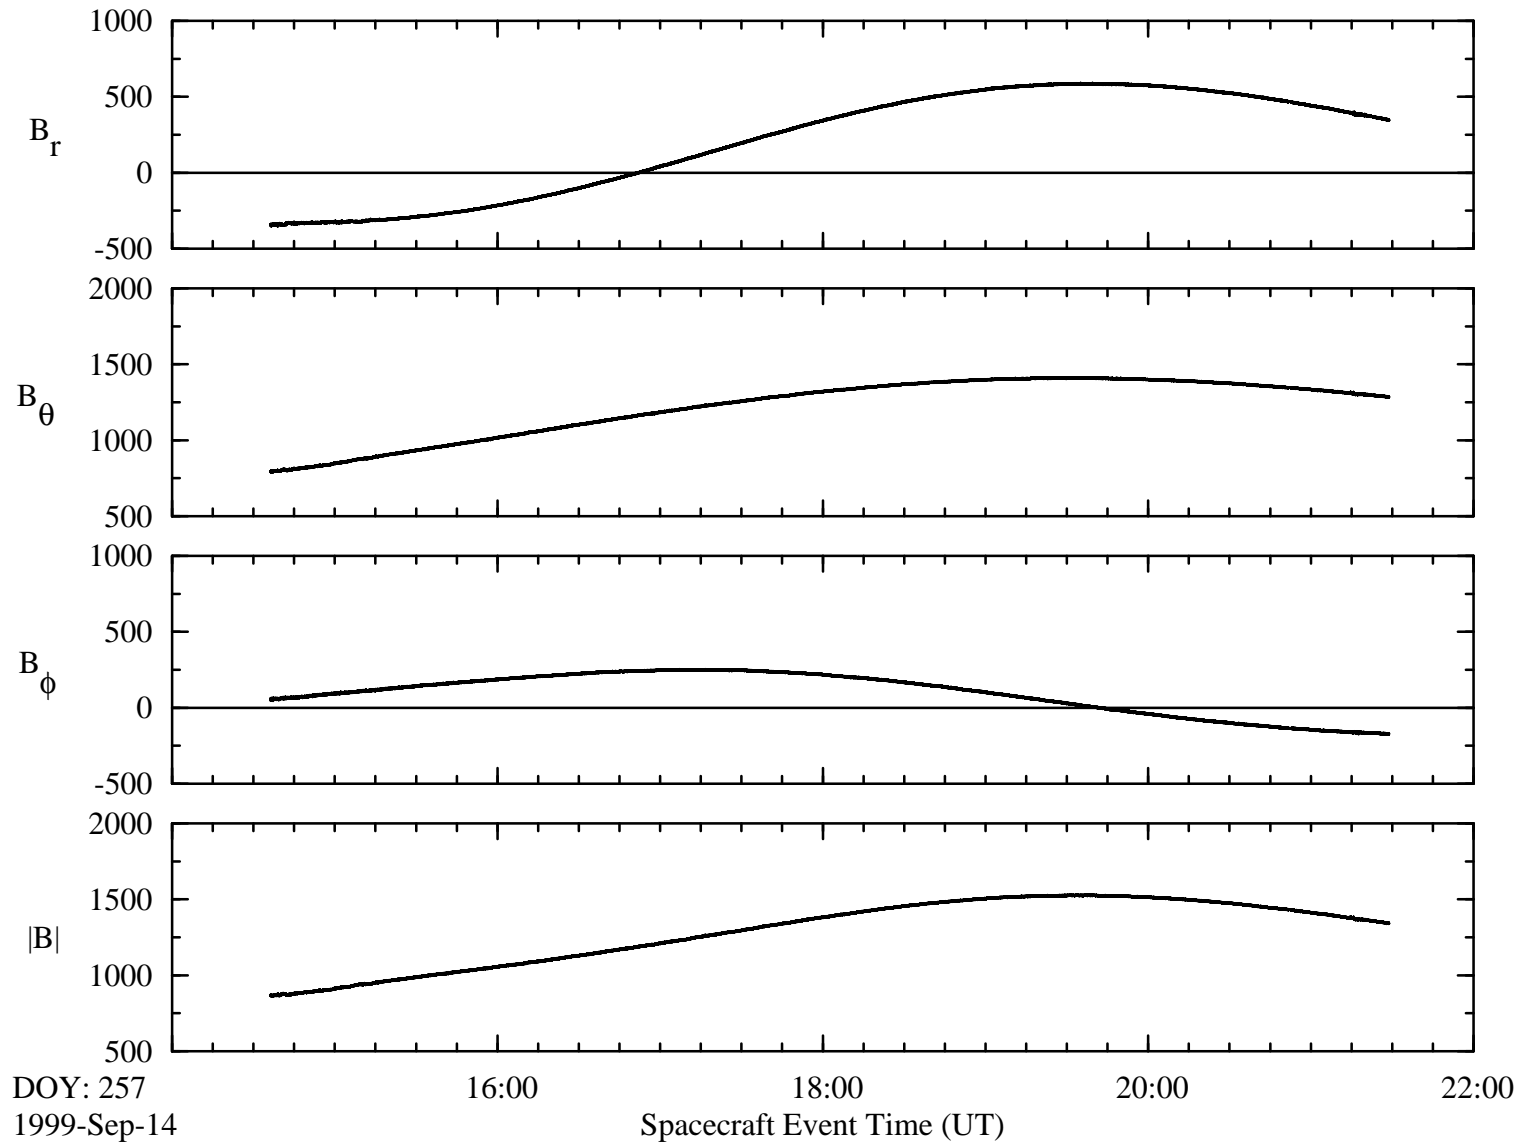

Callisto 23 Perijove Recording (s3rh, 8.20 lh)

R	7.67	7.19	6.71	6.55	6.65
LAT	-0.13	-0.12	-0.09	-0.06	-0.02
LON	51.56	91.49	146.44	199.61	238.87