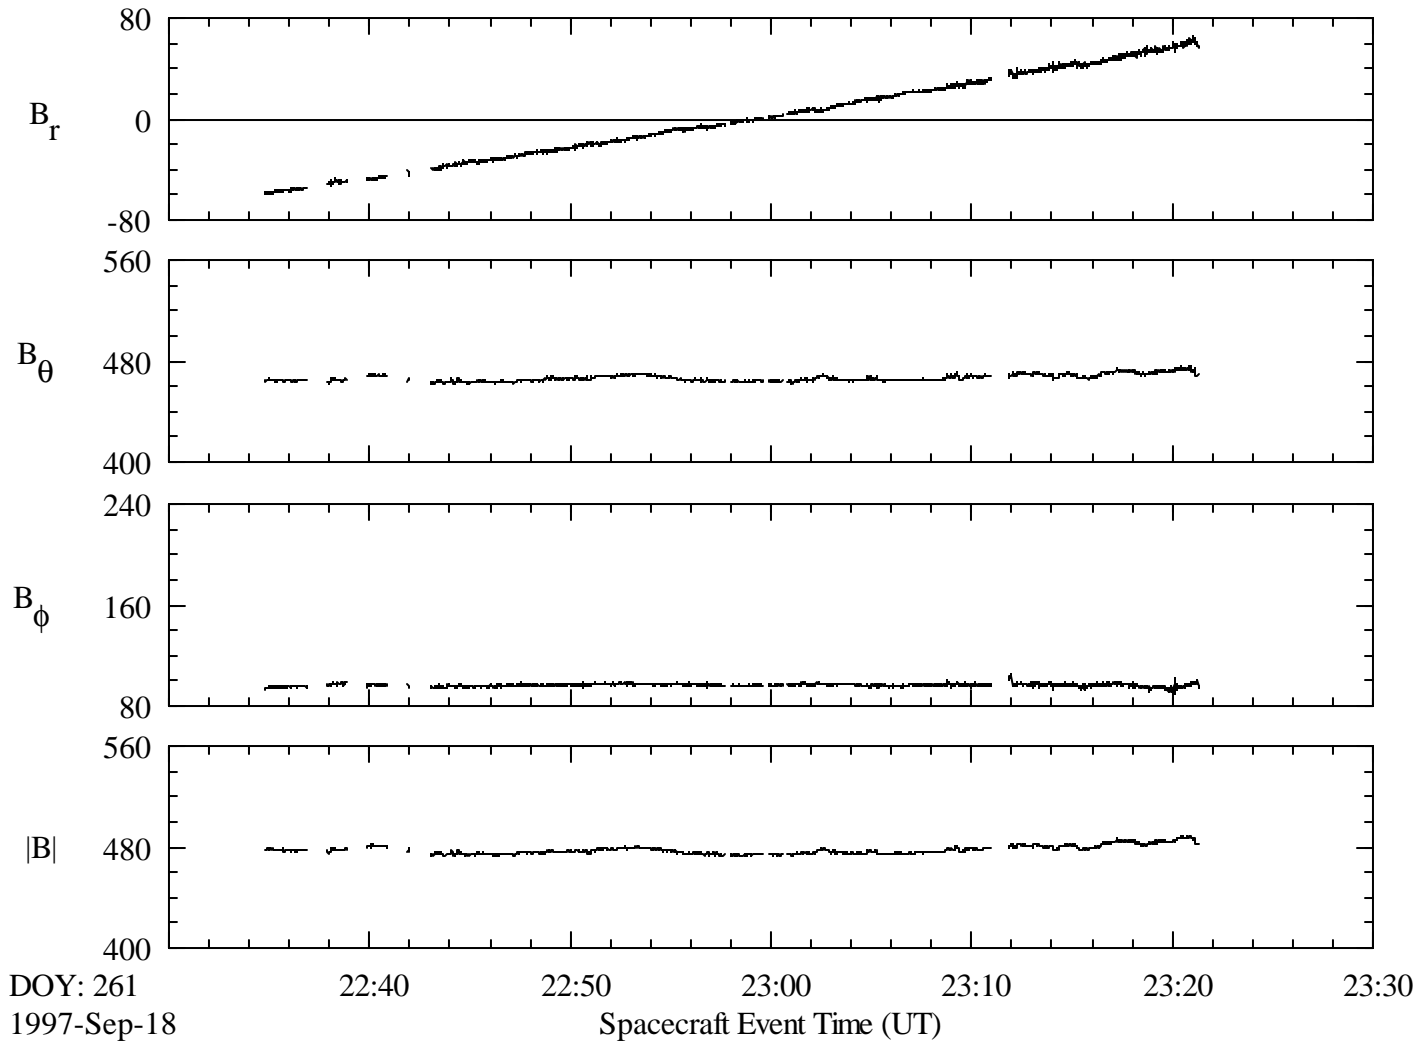

Callisto 10 Equator Crossing (s3rh, 12.51 lh)

R	9.18	9.18	9.17	9.17	9.17	9.17	9.17
LAT	-0.14	-0.13	-0.13	-0.13	-0.12	-0.12	-0.12
LON	101.86	104.49	109.55	114.61	119.67	124.73	125.39