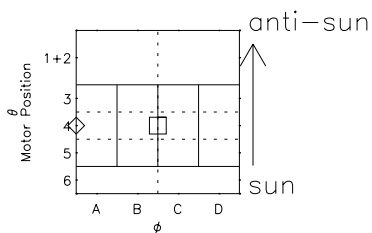

Galileo EPD Real Time R6 Ions Spectra 03264

Software Version: RTSPEC_R6 V 1.20
 Data Production: 01-09-03
 Plot Production: Wed Oct 1 10:25:14 2003
 Color File: wondr3
 Geofactor File: 1.1

- ◇ = Jupiter look direction
- = Corotation look direction