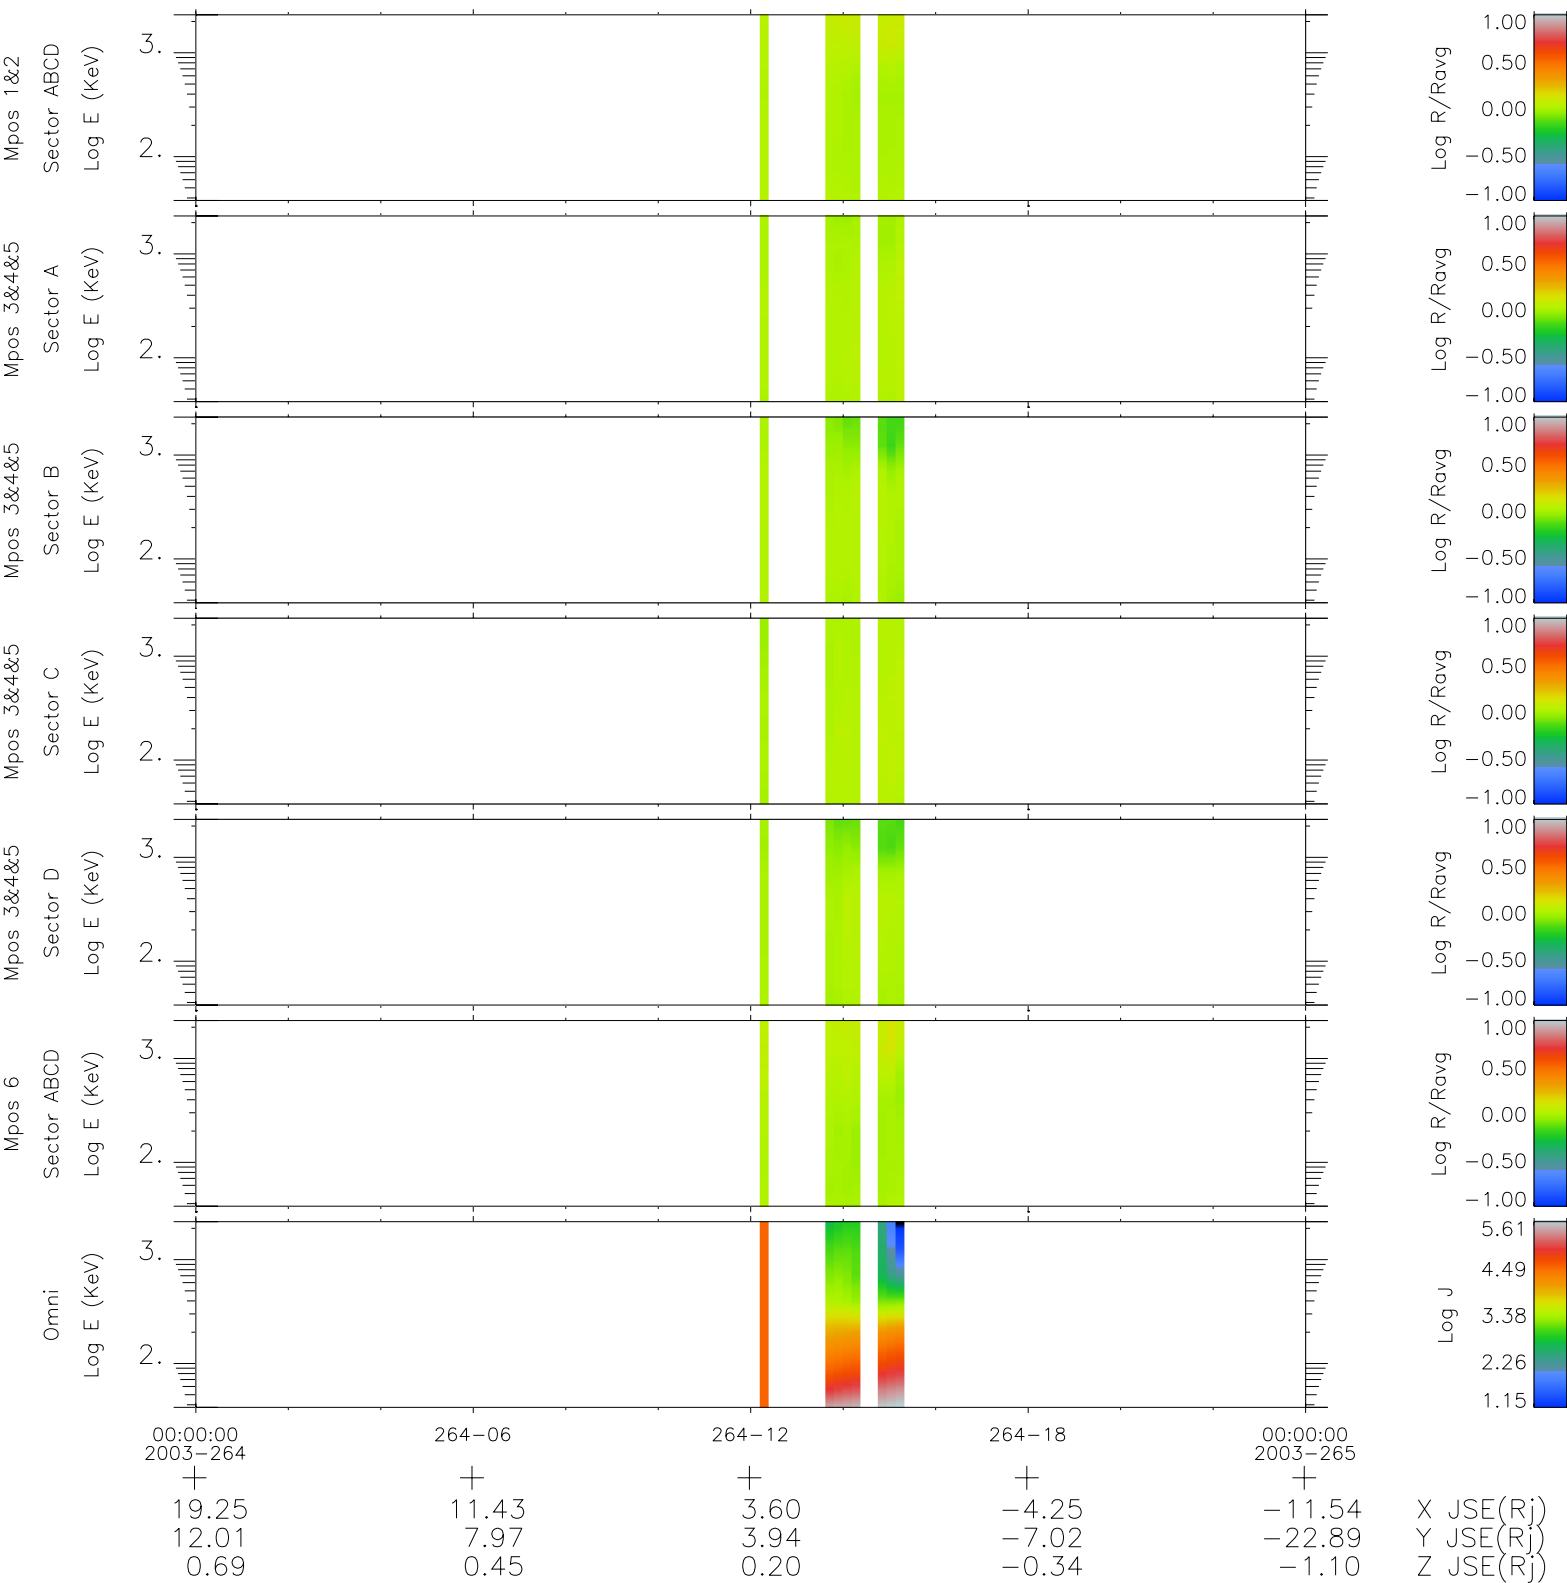

Galileo EPD Real Time R6 Ions Spectra 03264

Software Version: RTSPEC_R6 V 1.20
 Data Production: 01-09-03
 Plot Production: Wed Oct 1 10:25:14 2003
 Color File: wondr3
 Geofactor File: 1.1

- ◇ = Jupiter look direction
- = Corotation look direction