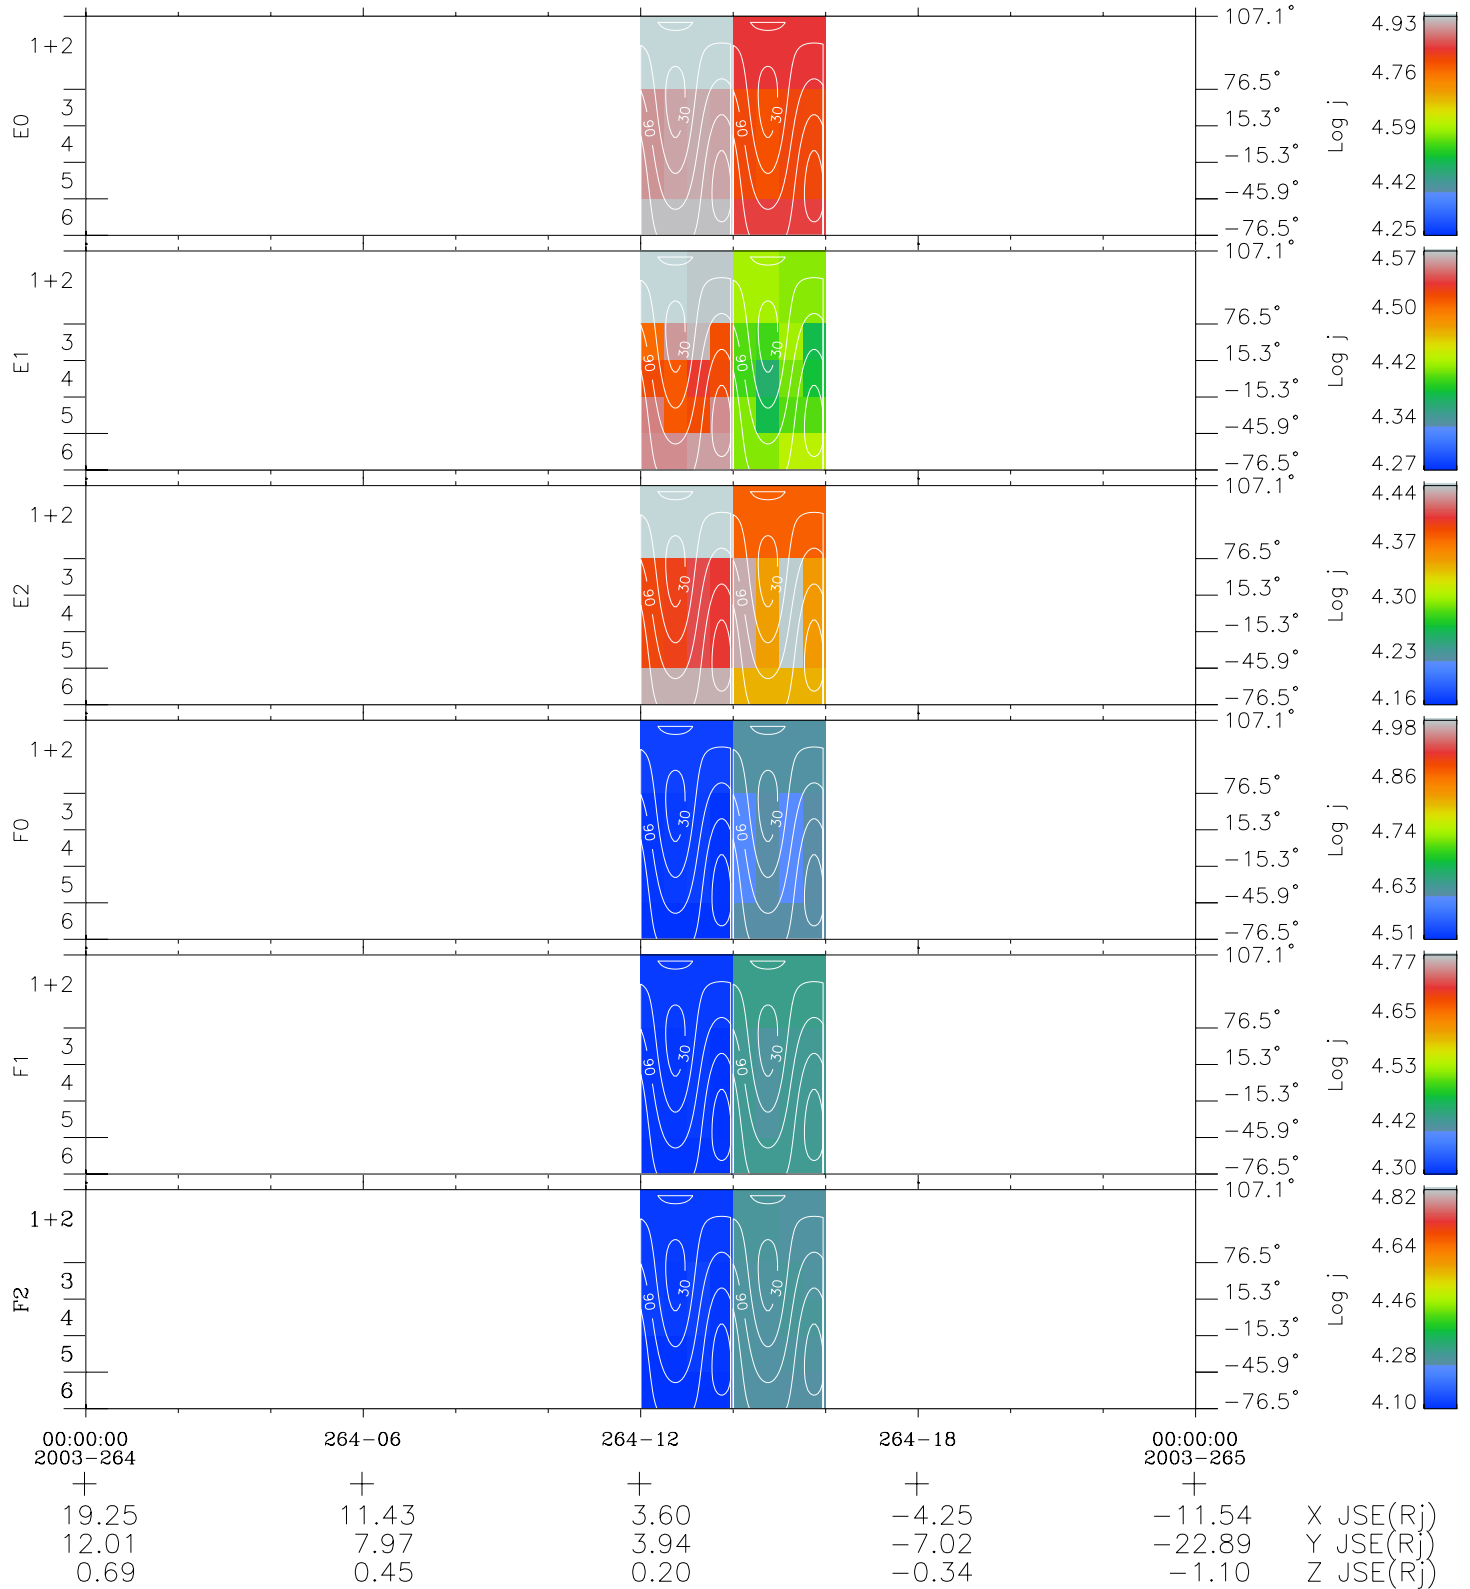

Galileo EPD Real Time All-Sky Anisotropies 03264

Software Version: RTSKY_FLUX V 1.20
 Data Production: 01-09-03
 Plot Production: Wed Oct 1 10:25:17 2003
 Color File: wondr3
 Geofactor File: 1.1

- ◇ = Jupiter look direction
- = Corotation look direction