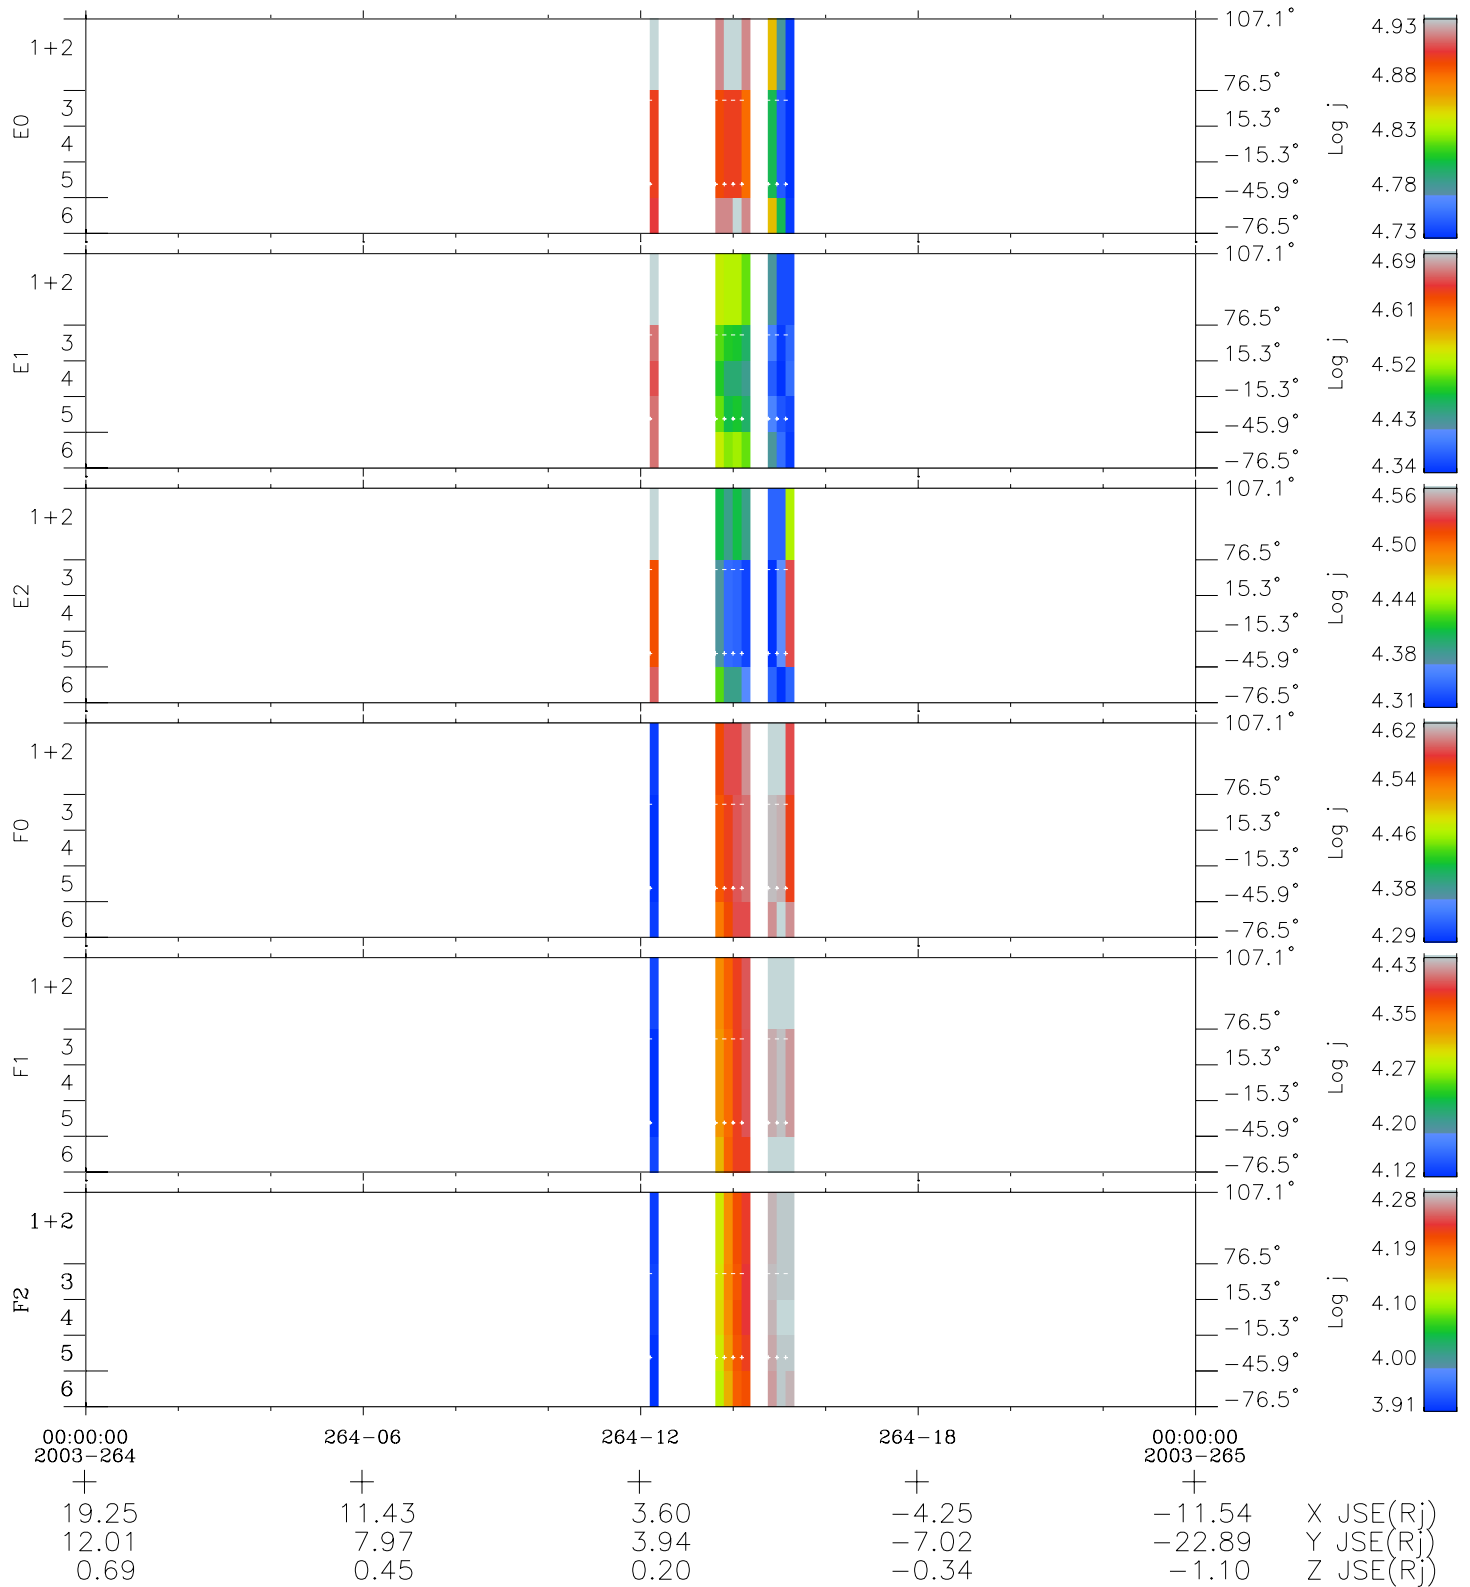

Galileo EPD Real Elevation Anisotropies 03264

Software Version: RTELEV_FLUX V 1.20
 Data Production: 01-09-03
 Plot Production: Wed Oct 1 10:25:20 2003
 Color File: wondr3
 Geofactor File: 1.1

- ◇ = Jupiter look direction
- = Corotation look direction