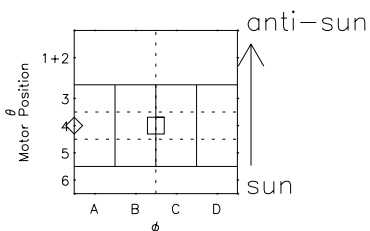

Galileo EPD Real Elevation Anisotropies 03264

Software Version: RTELEV_FLUX V 1.20
 Data Production: 01-09-03
 Plot Production: Wed Oct 1 10:25:20 2003
 Color File: wondr3
 Geofactor File: 1.1

- ◇ = Jupiter look direction
- = Corotation look direction