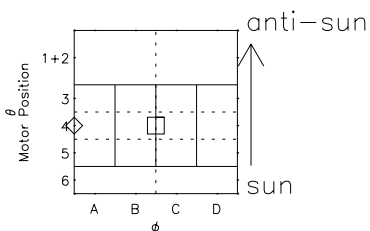

# Galileo EPD Real Elevation Anisotropies 03264

Software Version: RTELEV\_NORM V 1.20  
Data Production: 01-09-03  
Plot Production: Wed Oct 1 10:25:21 2003  
Color File: wondr3  
Geofactor File: 1.1

- ◇ = Jupiter look direction
- = Corotation look direction