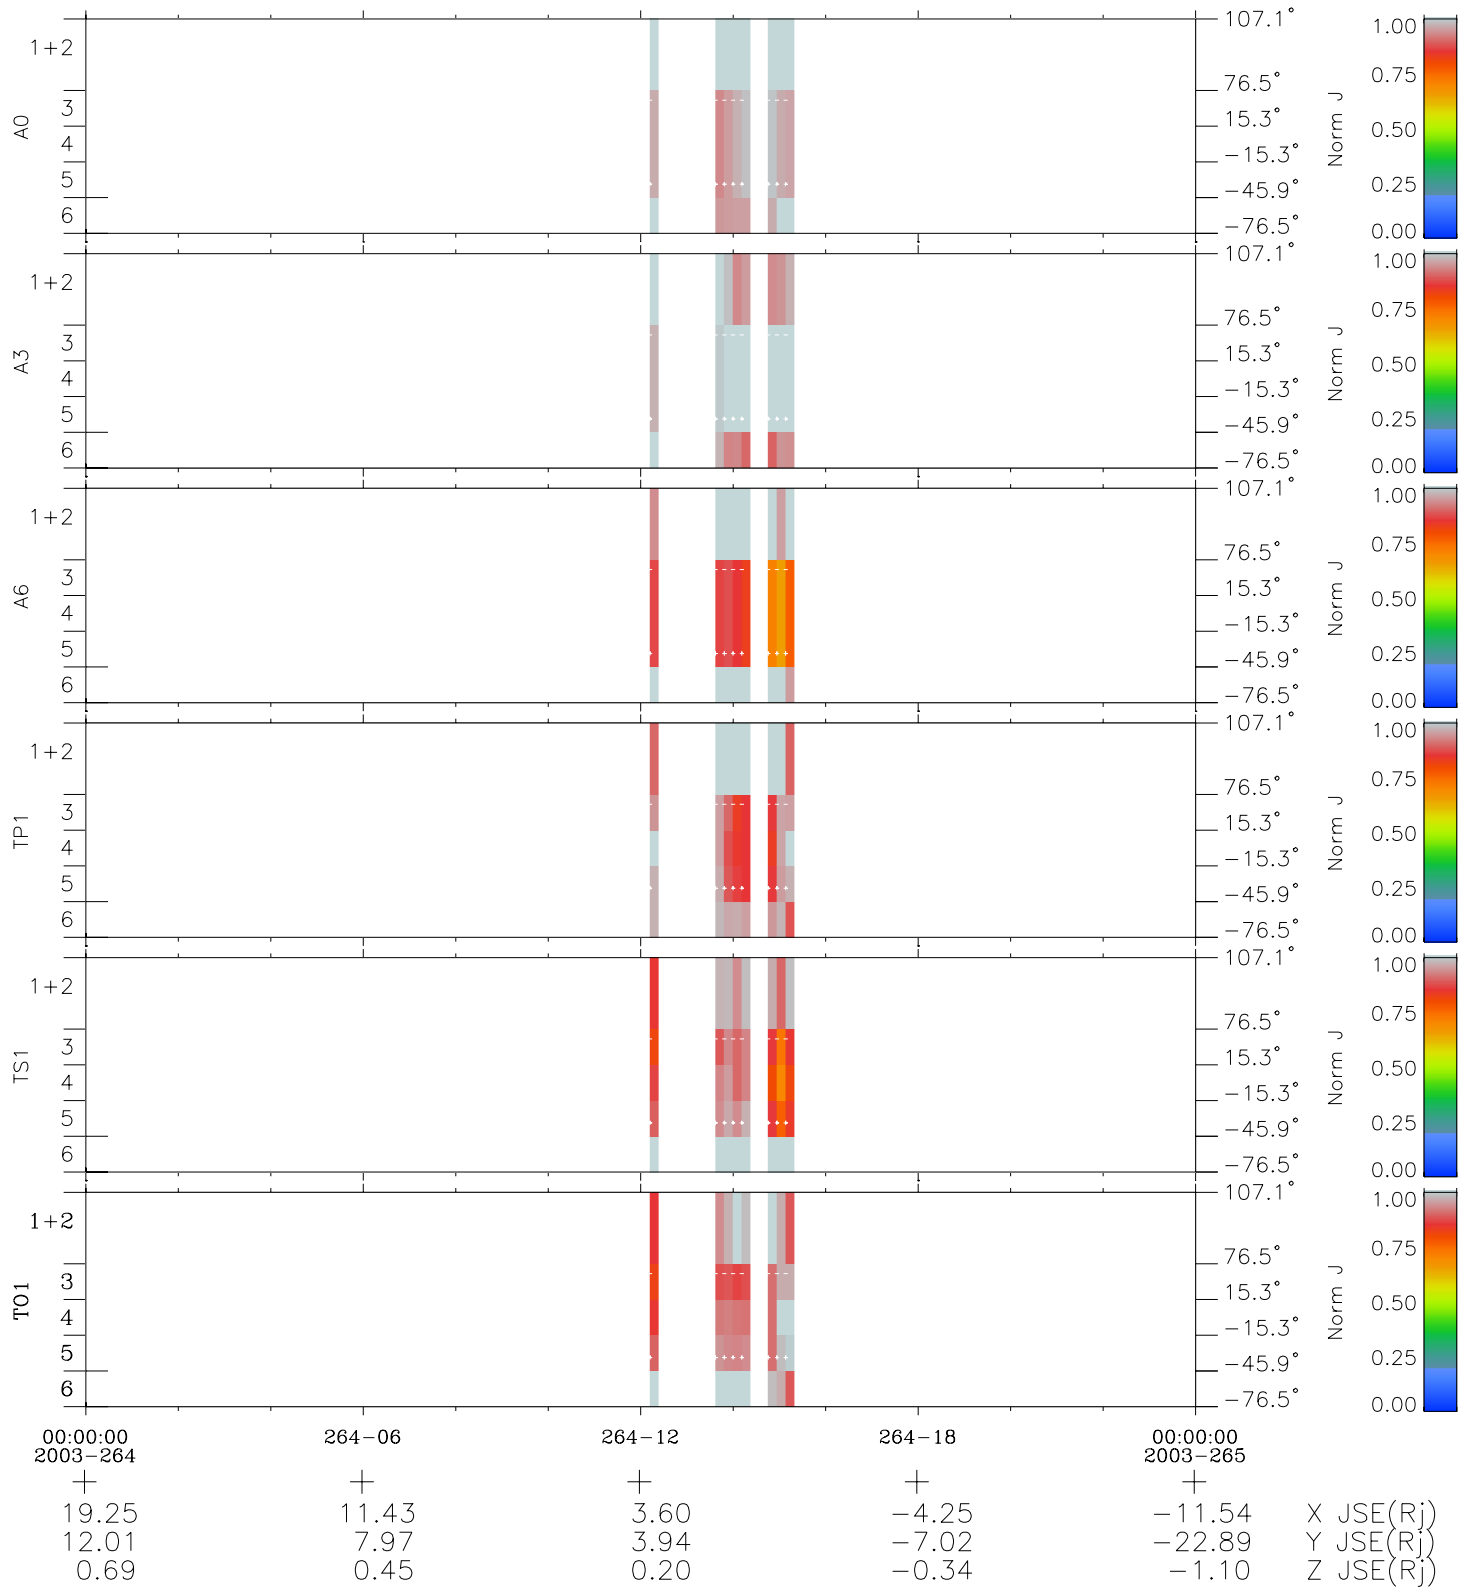

# Galileo EPD Real Elevation Anisotropies 03264

Software Version: RTELEV\_NORM V 1.20  
Data Production: 01-09-03  
Plot Production: Wed Oct 1 10:25:21 2003  
Color File: wondr3  
Geofactor File: 1.1

- ◇ = Jupiter look direction
- = Corotation look direction