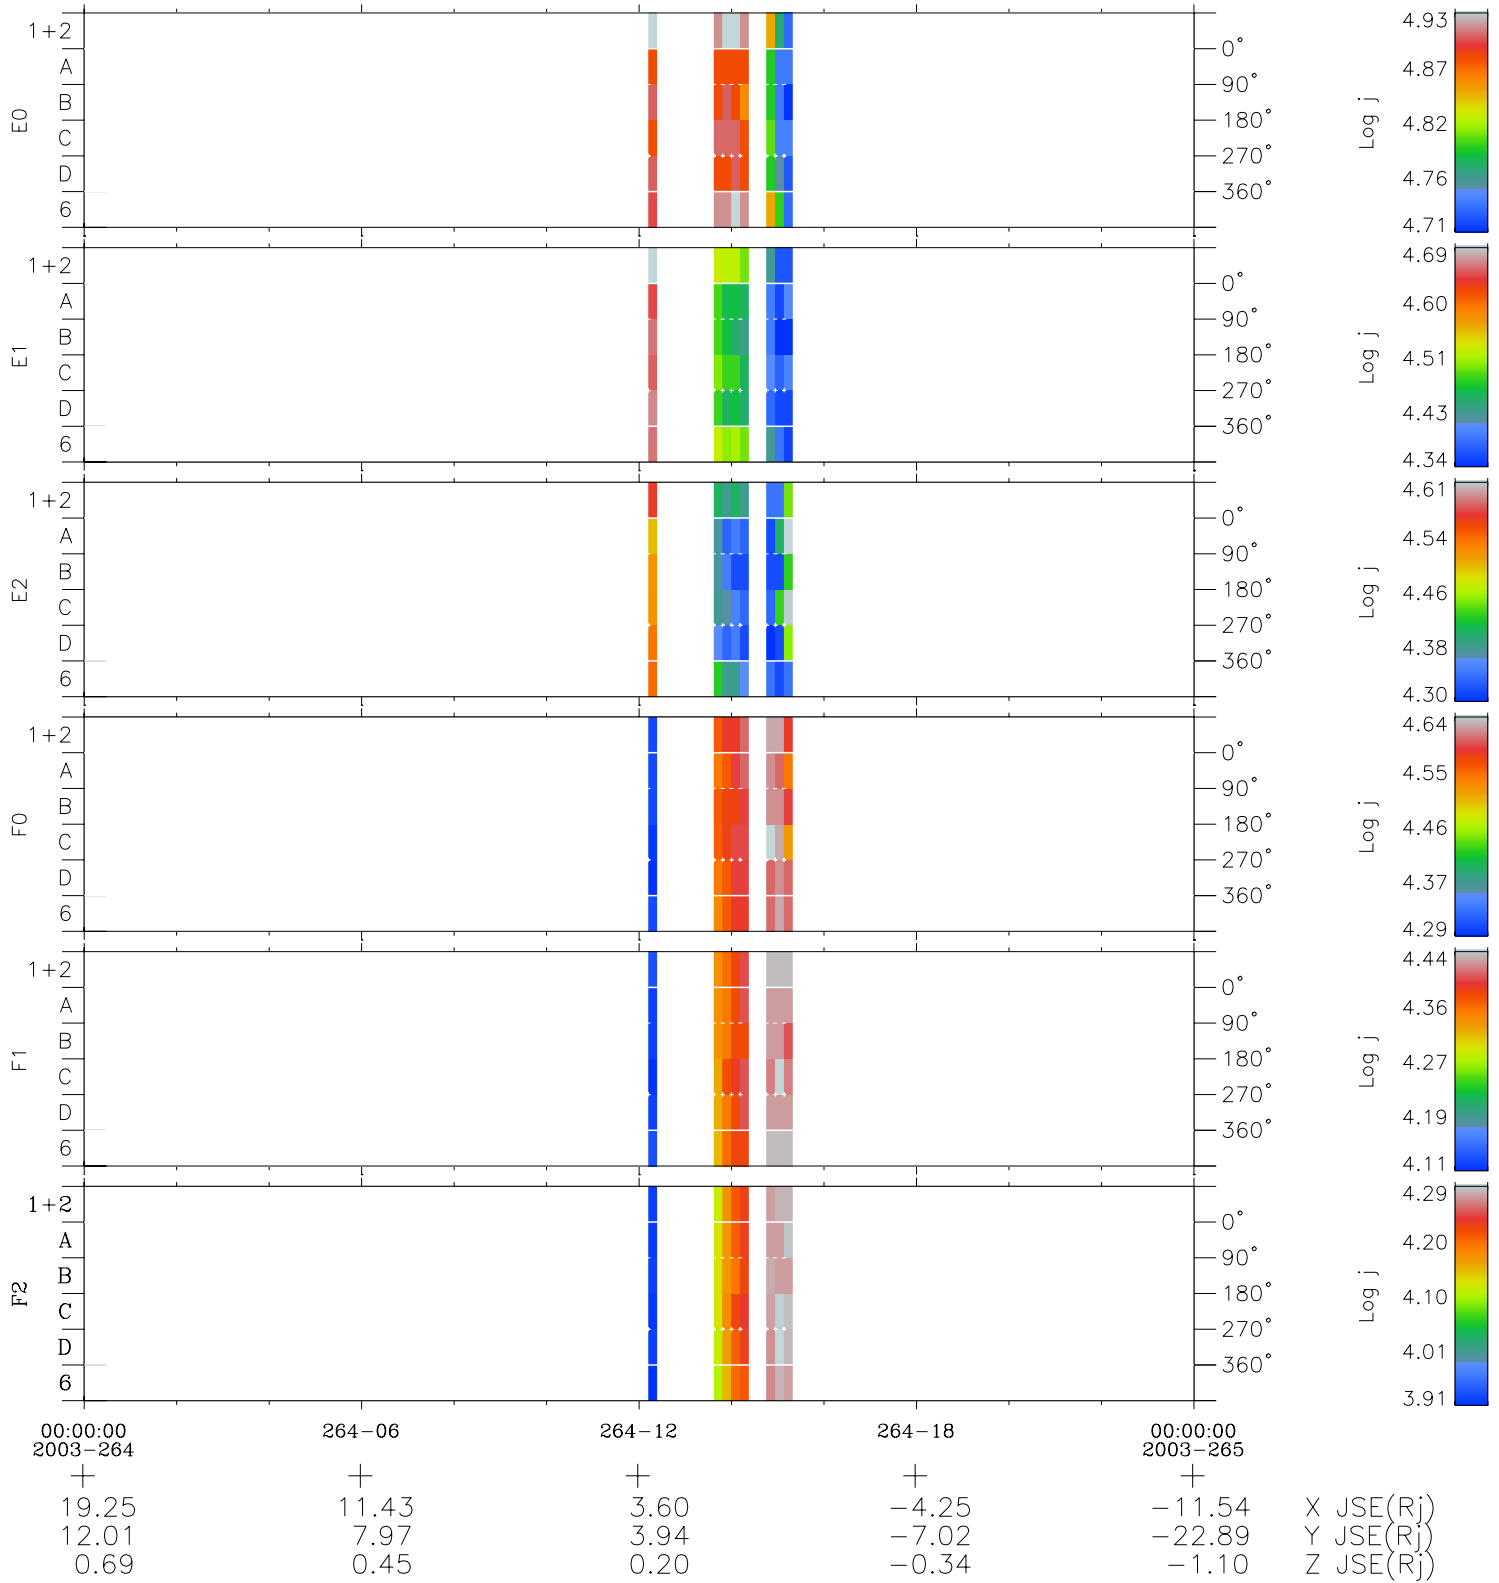

# Galileo EPD Real Time Azimuth Anisotropies 03264

Software Version: RTAZIM\_FLUX V 1.20  
 Data Production: 01-09-03  
 Plot Production: Wed Oct 1 10:25:23 2003  
 Color File: wondr3  
 Geofactor File: 1.1

◇ = Jupiter look direction  
 □ = Corotation look direction