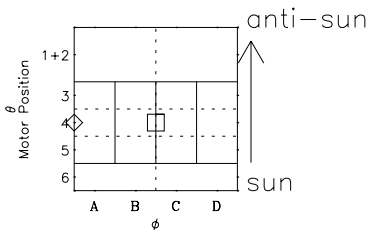

Galileo EPD Real-Time Omni 03262

Software Version: RTLINE_OMNI V 1.20
Data Production: 01-09-03
Plot Production: Wed Oct 1 10:20:08 2003

- ◇ = Jupiter look direction
- = Corotation look direction