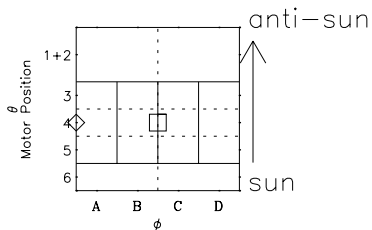

Galileo EPD Real-Time Omni 03262

Software Version: RTLINE_OMNI V 1.20
Data Production: 01-09-03
Plot Production: Wed Oct 1 10:20:07 2003

- ◇ = Jupiter look direction
- = Corotation look direction