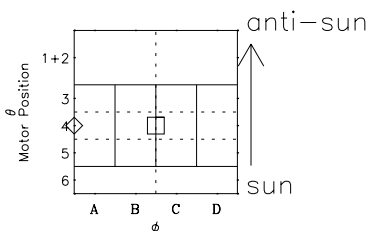

# Galileo EPD Real-Time Six-Sector 03262

Software Version: RTLINE\_R6 V 1.20  
Data Production: 01-09-03  
Plot Production: Wed Oct 1 10:20:09 2003

◇ = Jupiter look direction  
□ = Corotation look direction