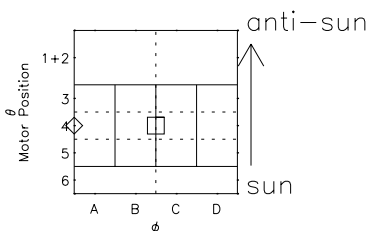

Galileo EPD Real Time Azimuth Anisotropies 03262

Software Version: RTAZIM_FLUX V 1.20
 Data Production: 01-09-03
 Plot Production: Wed Oct 1 10:20:06 2003
 Color File: wondr3
 Geofactor File: 1.1

◇ = Jupiter look direction
 □ = Corotation look direction