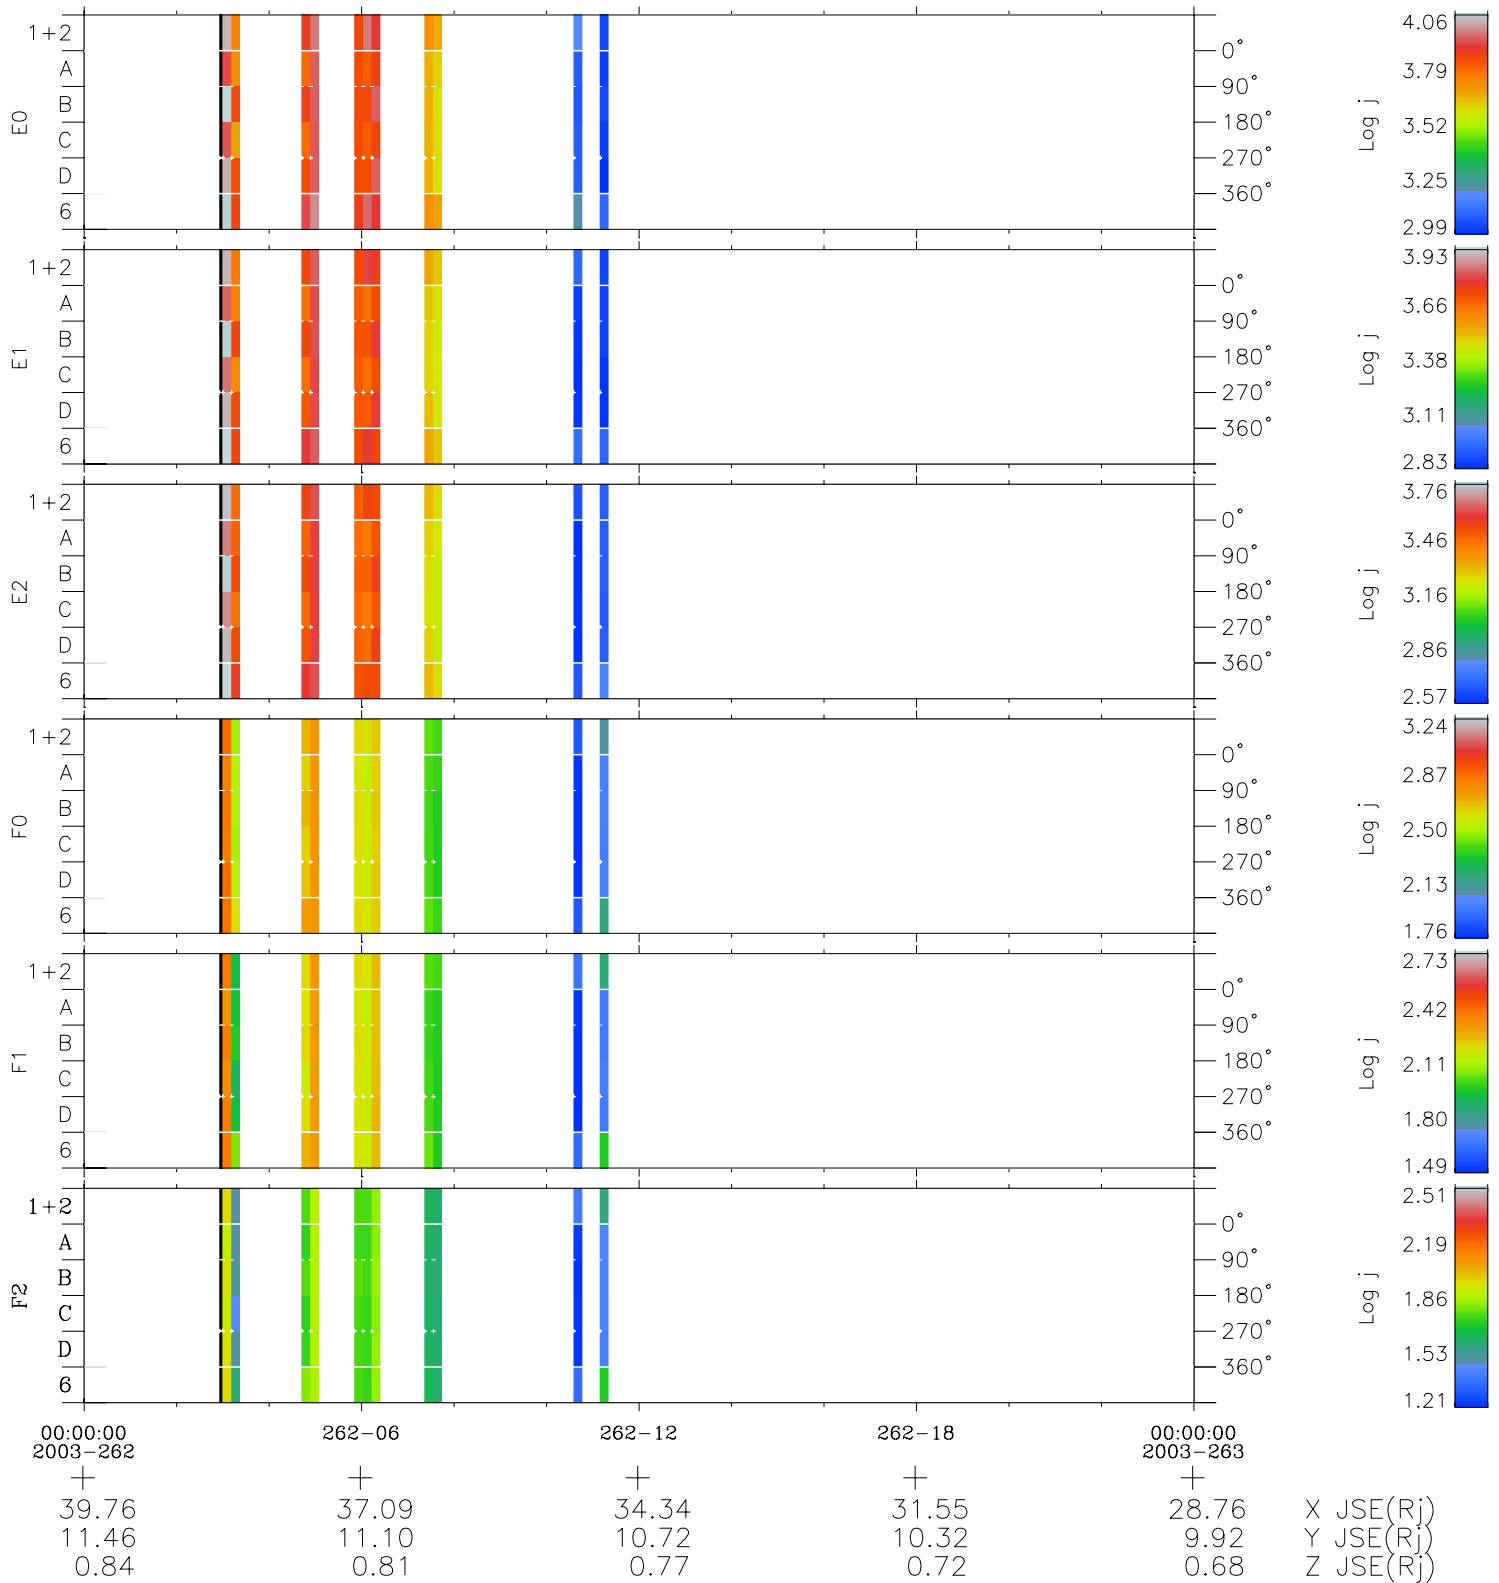

Galileo EPD Real Time Azimuth Anisotropies 03262

Software Version: RTAZIM_FLUX V 1.20
 Data Production: 01-09-03
 Plot Production: Wed Oct 1 10:20:06 2003
 Color File: wondr3
 Geofactor File: 1.1

◇ = Jupiter look direction
 □ = Corotation look direction