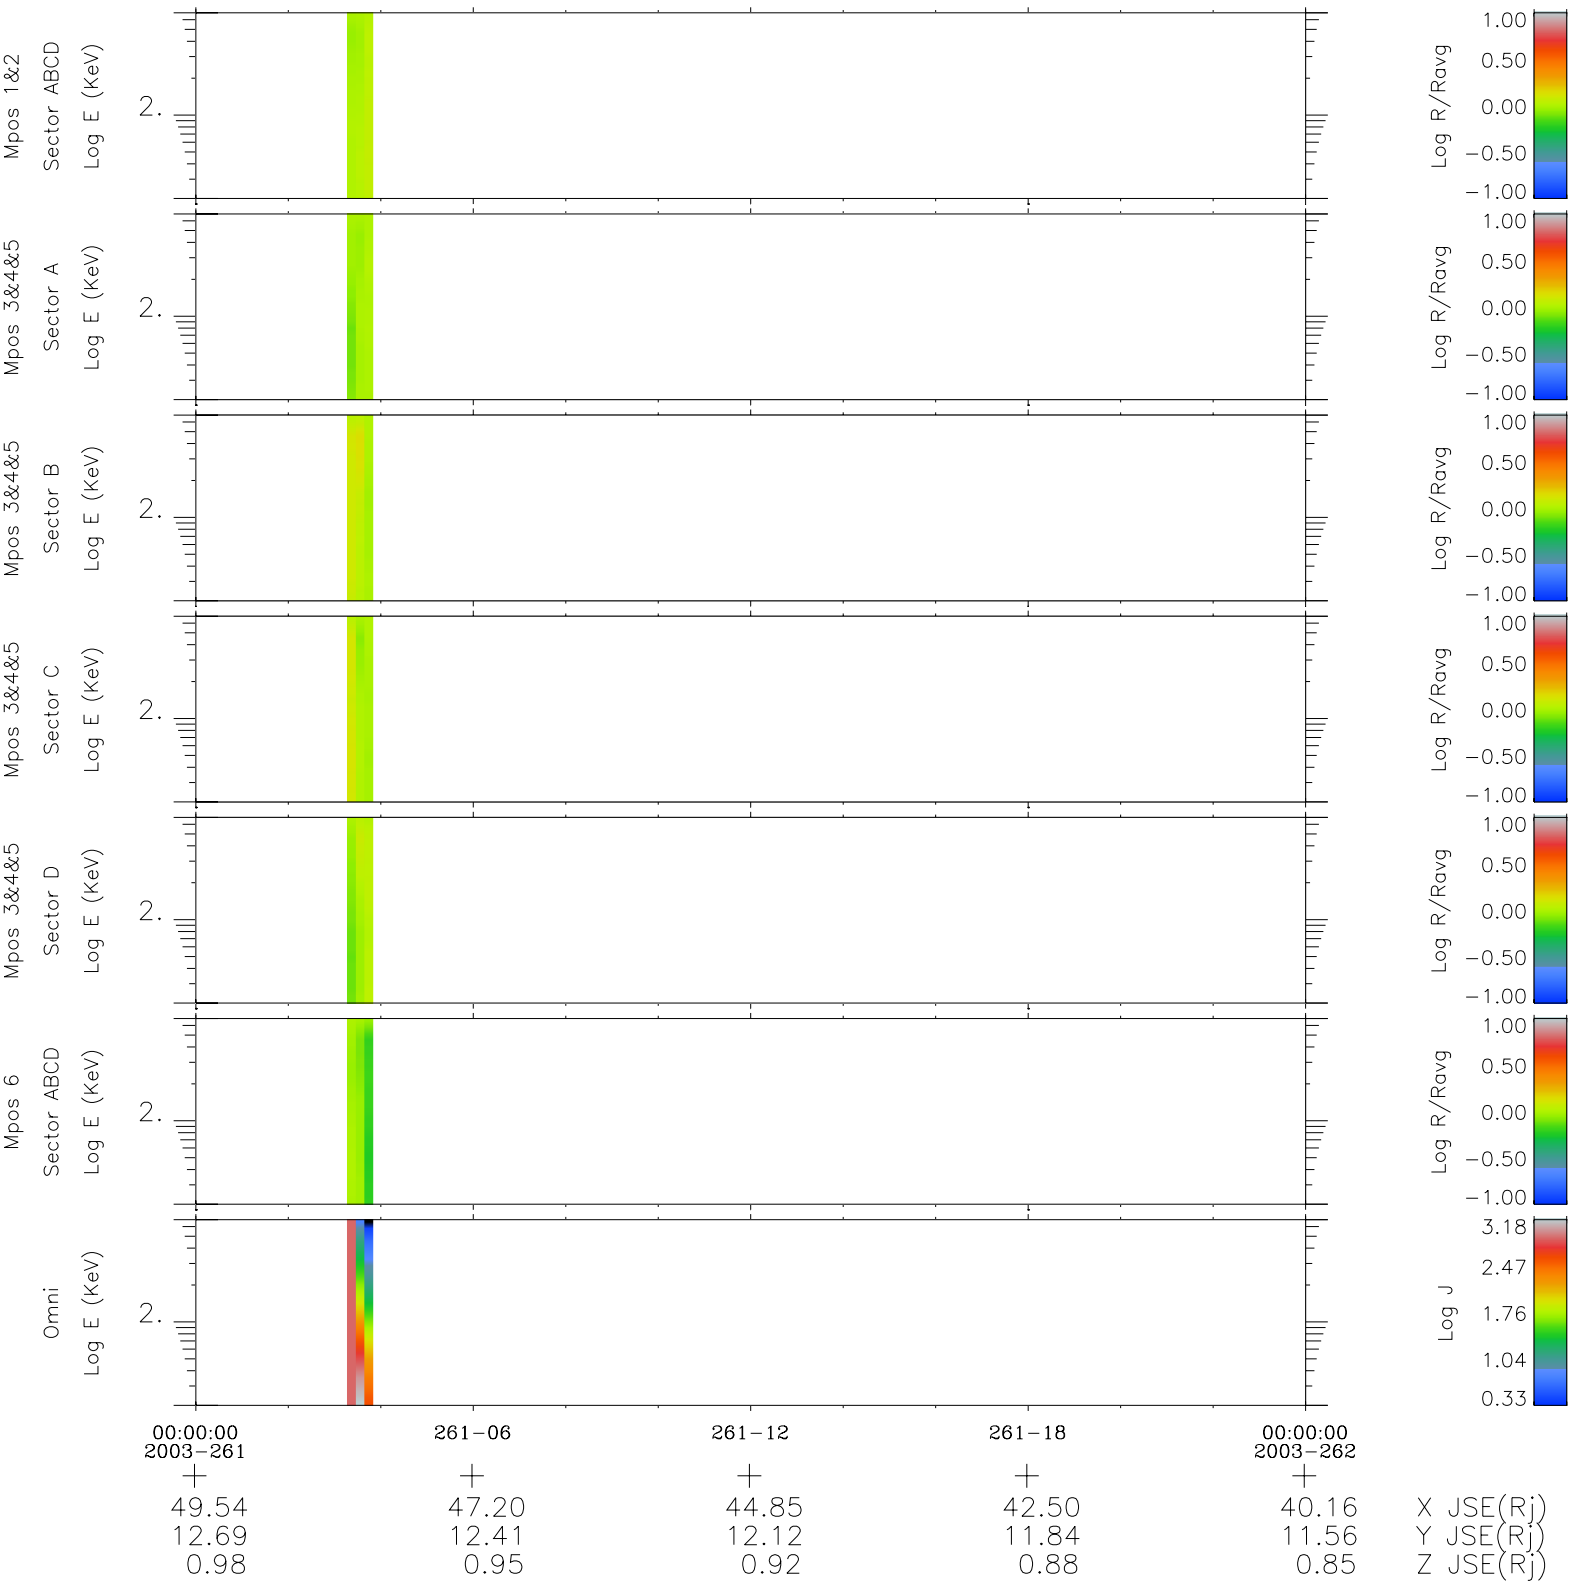

# Galileo EPD Real Time R6 Electrons Spectra 03261

Software Version: RTSPEC\_R6 V 1.20  
 Data Production: 01-09-03  
 Plot Production: Wed Oct 1 10:17:19 2003  
 Color File: wondr3  
 Geofactor File: 1.1

- ◇ = Jupiter look direction
- = Corotation look direction